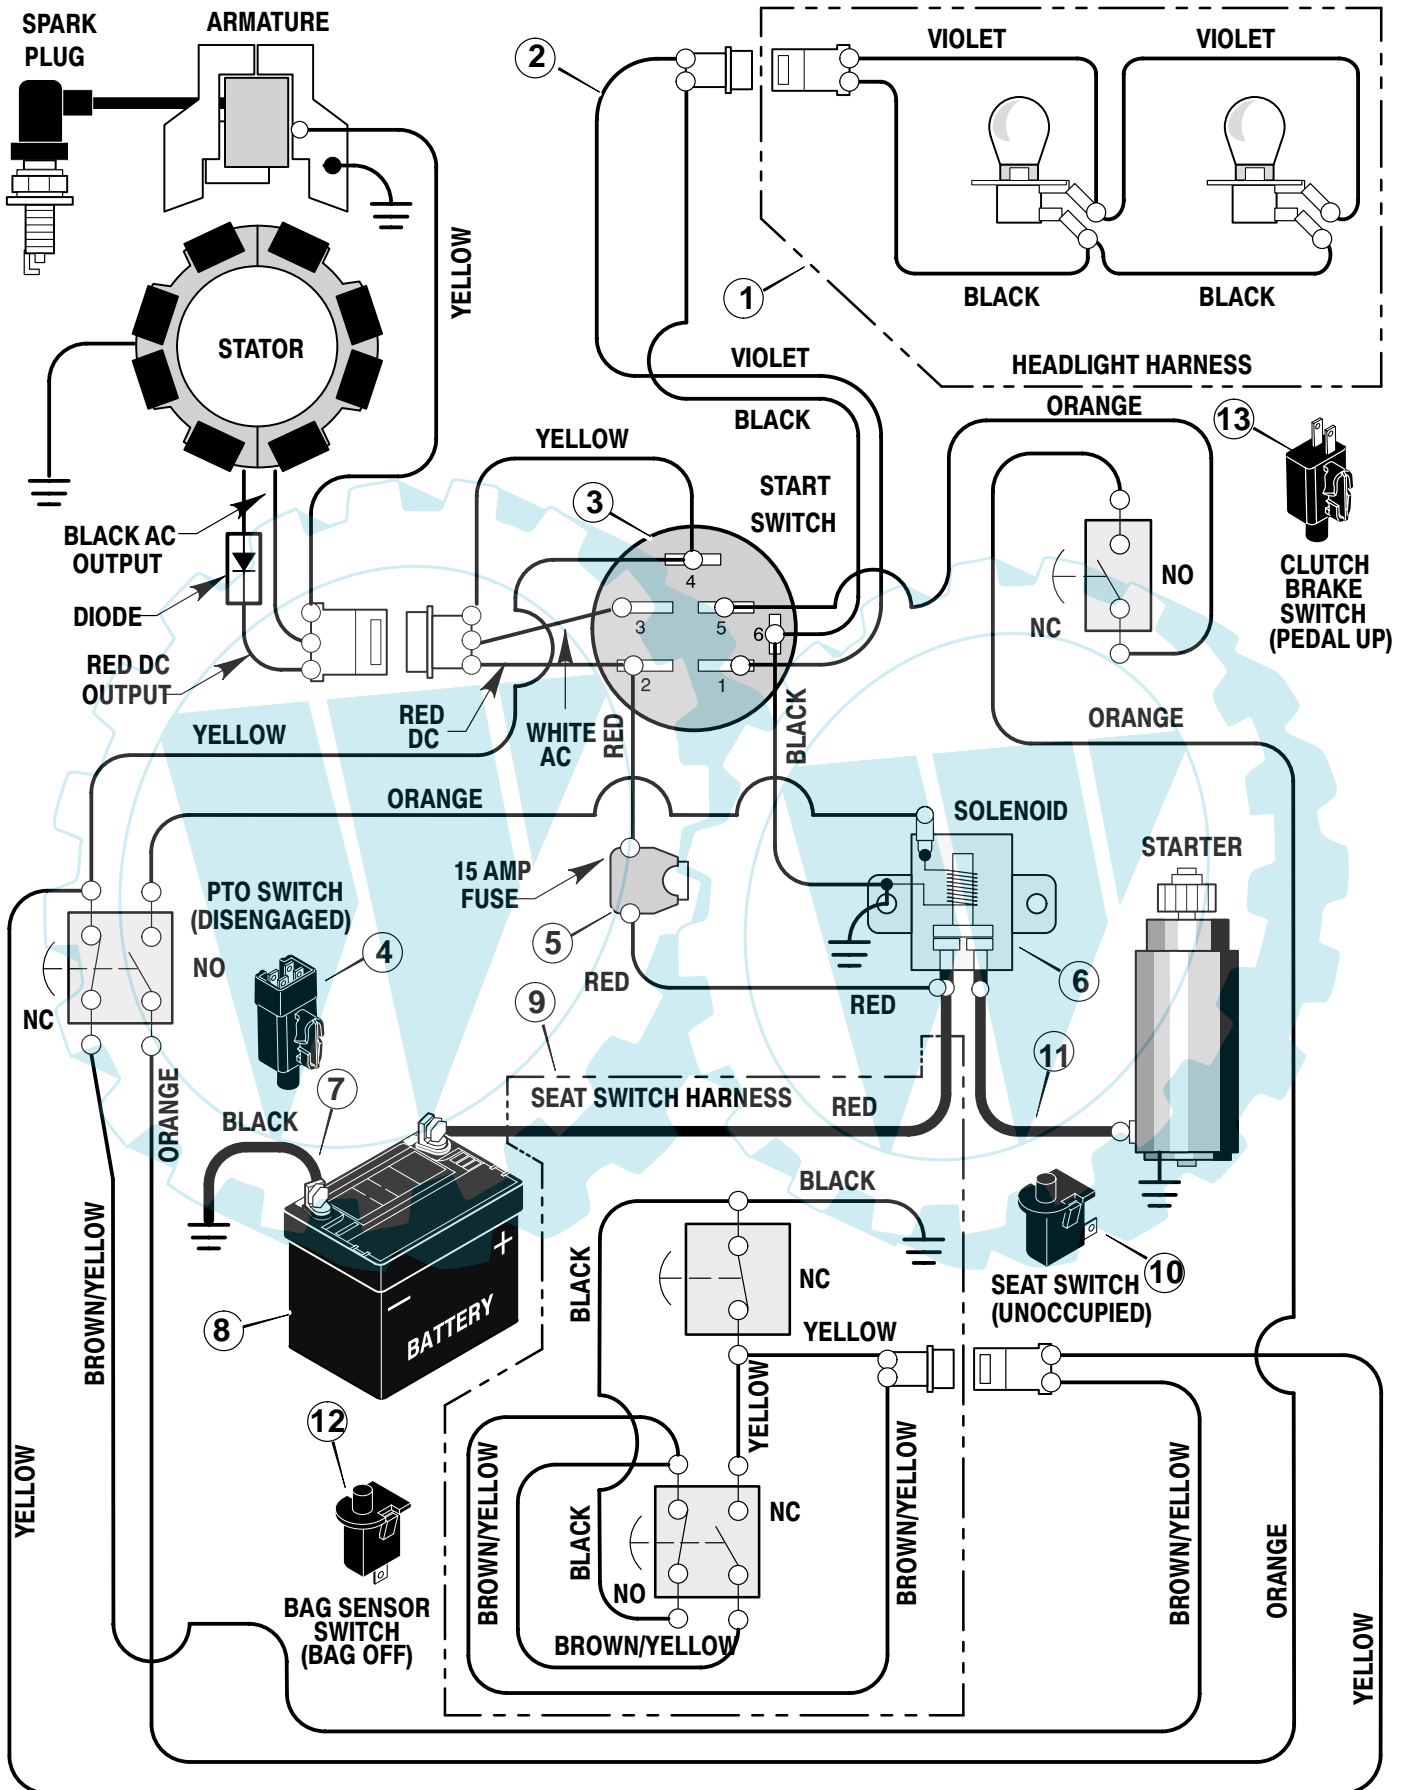

MODEL 312001x11C CODE131A

REPAIR PARTS
ENGINE MOUNT

MODEL 312001x11C CODE131A

**REPAIR PARTS
ENGINE MOUNT**

Key No.	Description	Part No.
1	Fuel Cap	MU92317
2	Fuel Tank	MU690263
3	Hose Clamp *	MU95197
4	Fuel Line (must cut to length) *	MU23717
5	Hose Clamp	MU95197
6	Screw	MU26x201
7	Plate, Engine	MU94006E700
8	Throttle Control	MU92371
9	Engine	-----
10	Bolt, Engine Mount	MU25x7
11	Stack Pulley Assembly	MU690439 Z
12	Lockwasher	MU19x35
13	Bolt, Hex	MU1x140
14	Washer	MU17x170
15	Screw	MU26x249
16	Gasket	MU91309
17	Muffler	MU91271
18	Deflector, Muffler	MU94099 Z
19	Screw	MU26x208
20	Bolt, Hex	MU1x134
21	Guide, Belt	MU93349
22	Nut, Flange	MU15x79 Z
23	Guide, Belt	MU94066
24	Shield, Heat	MU690293
25	Spacer	MU93077

* These parts are included with Key number 2.

MODEL 312001x11C CODE131A

REPAIR PARTS ELECTRICAL SYSTEM

MODEL 312001x11C CODE131A

**REPAIR PARTS
ELECTRICAL SYSTEM**

Key No.	Description	Part No.
1	Harness, Light Wire	MU250x92
	Socket, Light	MU092372
	Bulb, Light	MU090084
2	Harness, Chassis Wire	MU250x126
3	Switch, Ignition	MU092377
	Key, Ignition	MU020729
	Nut, Hex	MU091489
	Cap, Ignition	MU091488
4	Switch, Limit	MU094136
5	Fuse	MU054212
	Holder, Fuse	MU407078
6	Solenoid	MU094613
	Screw, Mounting	MU26x229
	Locknut	MU15x116
7	Cable, Battery Ground	MU024x32
	Screw, Ground Cable	MU26x213
8	Battery	MU021075
	Bolt, Carriage	MU002x82
	Wingnut	MU014x79
	Boot, Battery -Positive	MU690604
9	Harness, Seat Switch Wire	MU250x94
10	Switch, Seat Sensor	MU094159
11	Cable	MU024x31
12	Switch, Bag Sensor	MU690106
13	Switch, Limit	MU1001575