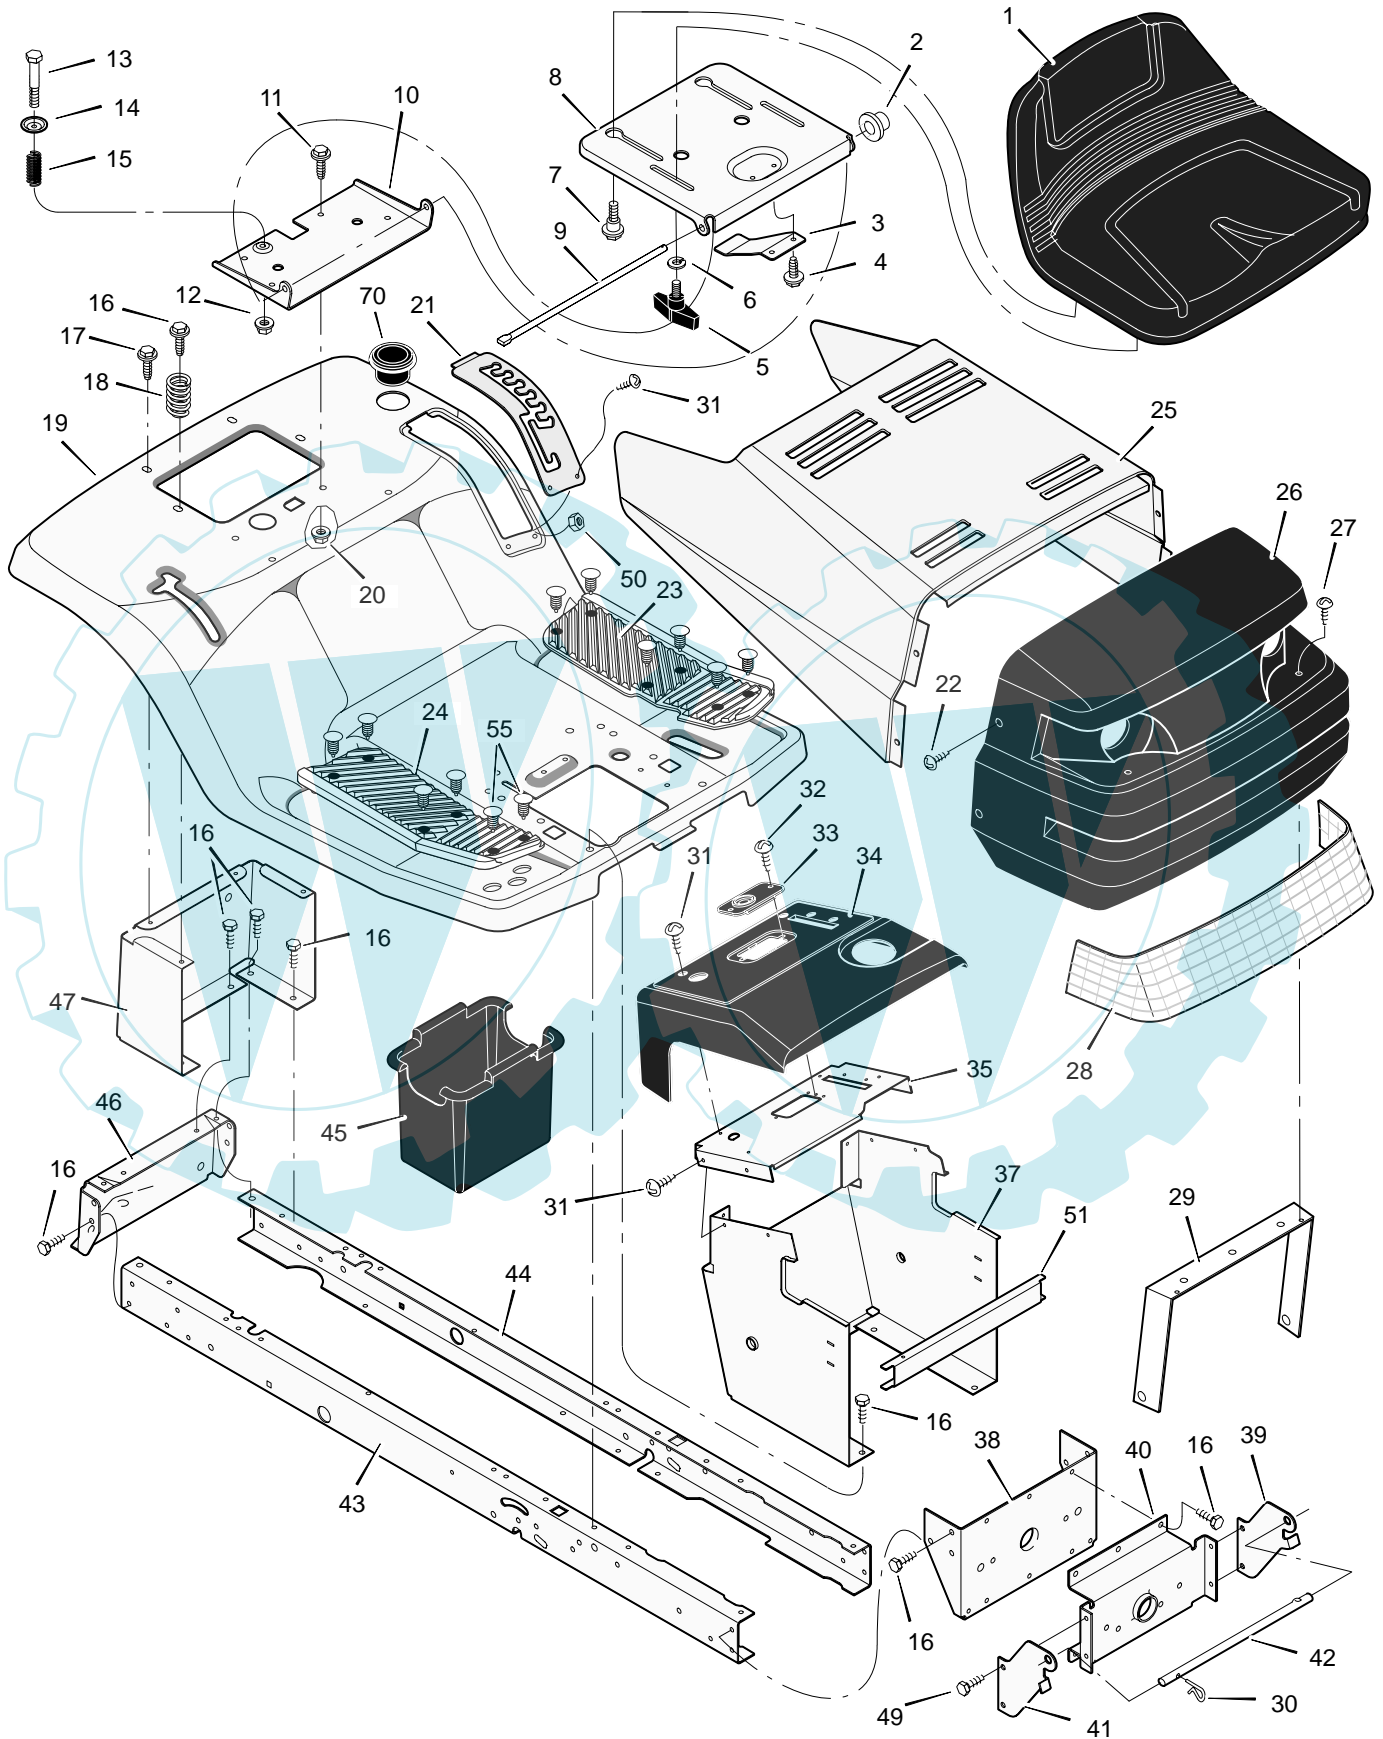

MODEL 312001x11C CODE131A

REPAIR PARTS CHASSIS & HOOD

MODEL 312001x11C CODE131A

REPAIR PARTS CHASSIS & HOOD

Key No.	Description	Part No.	Key No.	Description	Part No.
1	Seat	MU690566	28	Lens	MU92344
2	Cap, Push On	MU28x23	29	Brace, Grille	MU92448
3	Spring	MU94057	30	Pin, Hair	MU31x4
4	Screw	MU26x229	31	Screw	MU26x270
5	Bolt, Wing	MU1001054	32	Screw	MU26x239
6	Washer	MU17x47 Z	33	Bearing, Steering	MU94214
7	Bolt, Shoulder	MU9x56	34	Dash	MU94218E700
8	Support, Seat	MU94154E700	35	Plate, Dash	MU94211E700
9	Rod, Pivot	MU94156 Z	36	Panel, Access	MU93007E700
10	Bracket, Pivot	MU94153E700	37	Support, Dash	MU95323E700
11	Bolt	MU1x45	38	Bracket, Rear Hanger	MU1001270E700
12	Nut	MU15x89	39	Support, Left Grille	MU690544E700
13	Bolt, Shoulder	MU9x55	40	Axle, Hanger	MU94007E700
14	Washer	MU94155 Z	41	Support, Right Grille	MU690543E700
15	Spring	MU164x31	42	Rod, Pivot	MU92332 Z
16	Screw	MU26x249	43	Frame, Right	MU1001268E701
17	Screw	MU26x263	44	Frame, Left	MU1001269E701
18	Spring	MU164x30	45	Container, Battery	MU690424
19	Deck, Seat	MU1001558E549	46	Plate, Hitch	MU1001002E700
20	Nut	MU15x88	47	Panel, Rear	MU690434E700
21	Plate, Index	MU94151E700	49	Nut	MU15x81
22	Screw	MU9x47	50	Screw	MU26x277
23	Mat, Left	MU1001582	51	Channel	MU94215E700
24	Mat, Right	MU1001578	55	Fastener, Panel	MU193x1
25	Hood	MU92333E549	70	Holder, Cup	MU1001542
26	Grille Assy (Includes Lens)	MU92350E700	--	Instruction Book and Parts List	MUF-030770L
27	Screw	MU26x239			