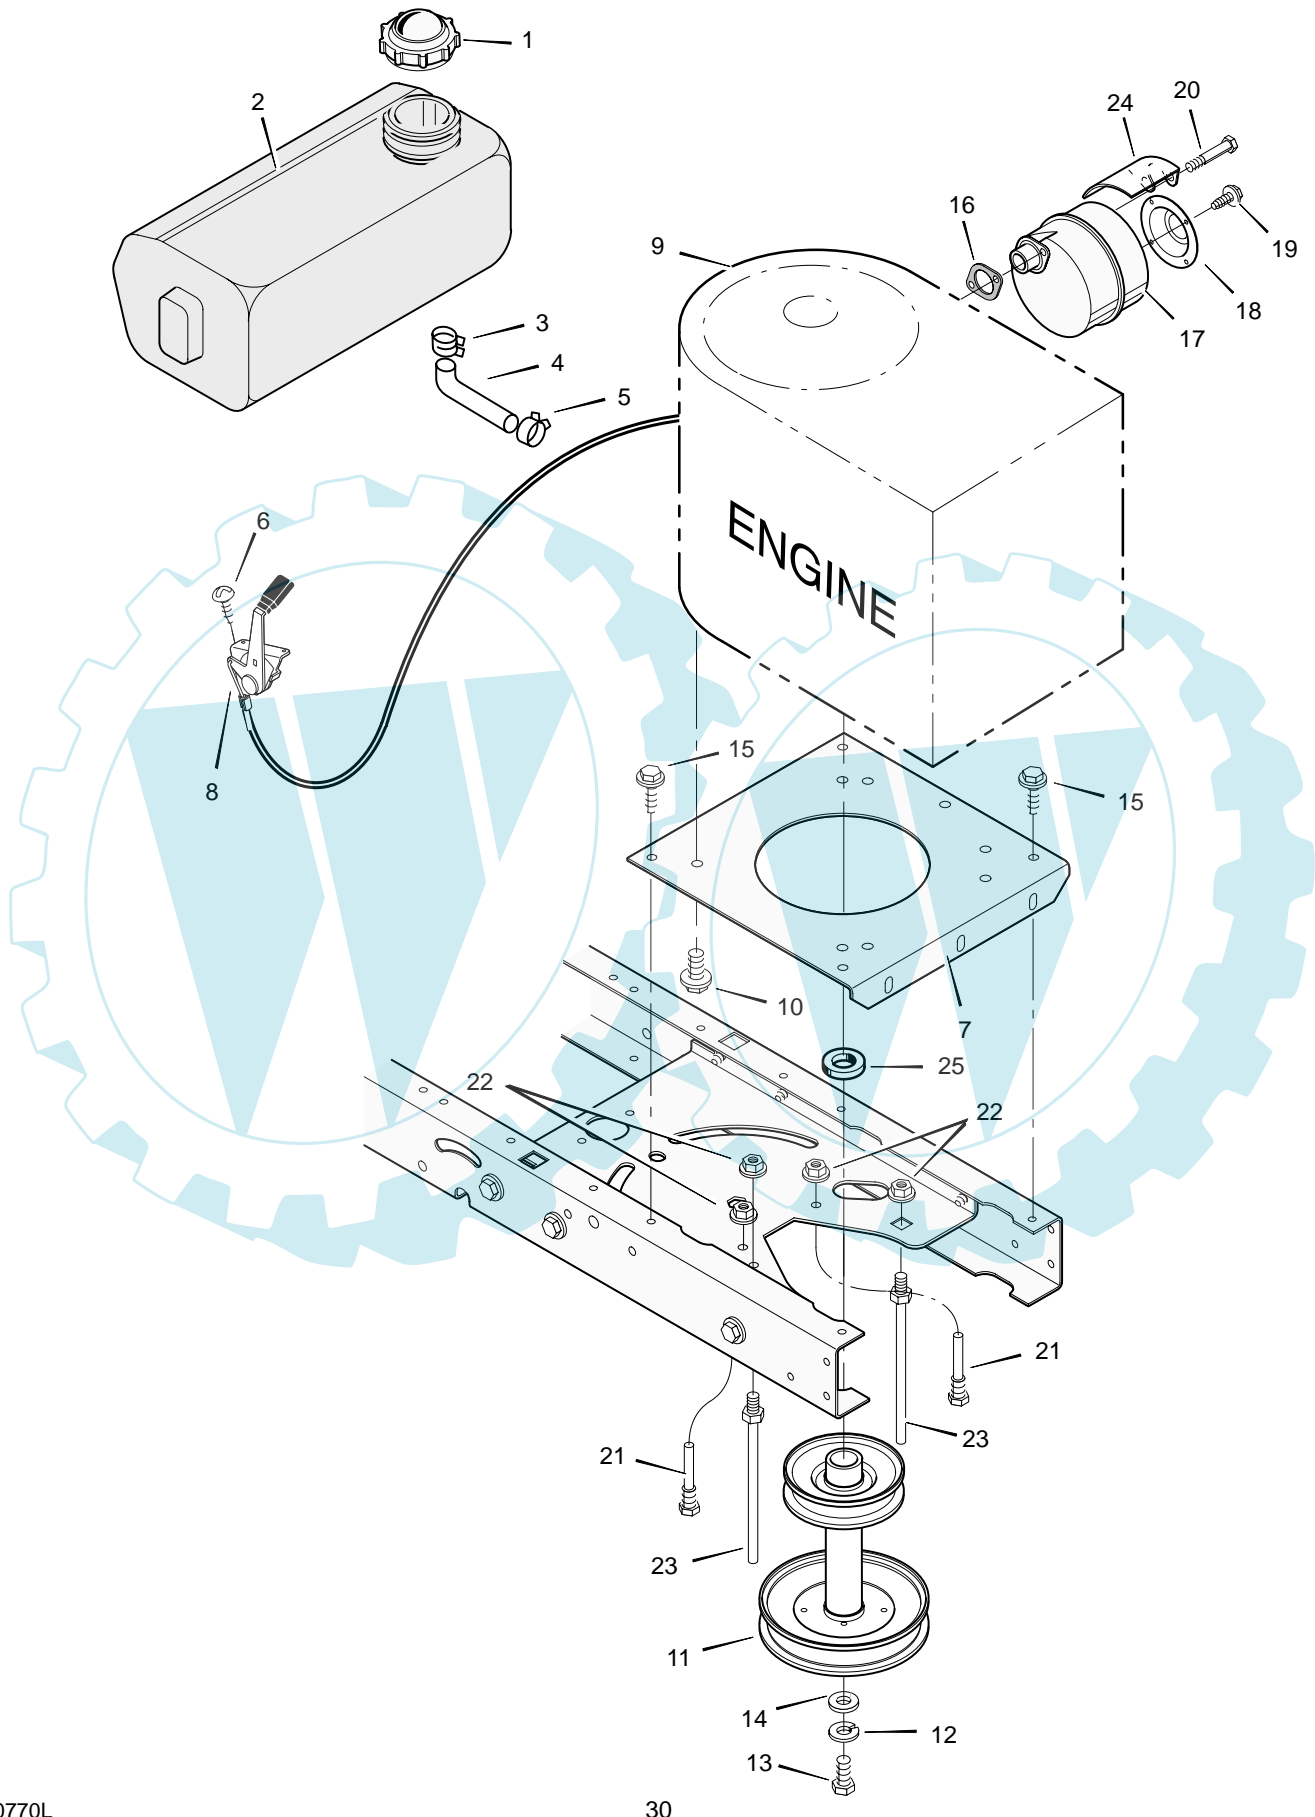

MODEL 312001x11C CODE131A

REPAIR PARTS
ENGINE MOUNT

MODEL 312001x11C CODE131A

**REPAIR PARTS
ENGINE MOUNT**

Key No.	Description	Part No.
1	Fuel Cap	MU92317
2	Fuel Tank	MU690263
3	Hose Clamp *	MU95197
4	Fuel Line (must cut to length) *	MU23717
5	Hose Clamp	MU95197
6	Screw	MU26x201
7	Plate, Engine	MU94006E700
8	Throttle Control	MU92371
9	Engine	-----
10	Bolt, Engine Mount	MU25x7
11	Stack Pulley Assembly	MU690439 Z
12	Lockwasher	MU19x35
13	Bolt, Hex	MU1x140
14	Washer	MU17x170
15	Screw	MU26x249
16	Gasket	MU91309
17	Muffler	MU91271
18	Deflector, Muffler	MU94099 Z
19	Screw	MU26x208
20	Bolt, Hex	MU1x134
21	Guide, Belt	MU93349
22	Nut, Flange	MU15x79 Z
23	Guide, Belt	MU94066
24	Shield, Heat	MU690293
25	Spacer	MU93077

* These parts are included with Key number 2.