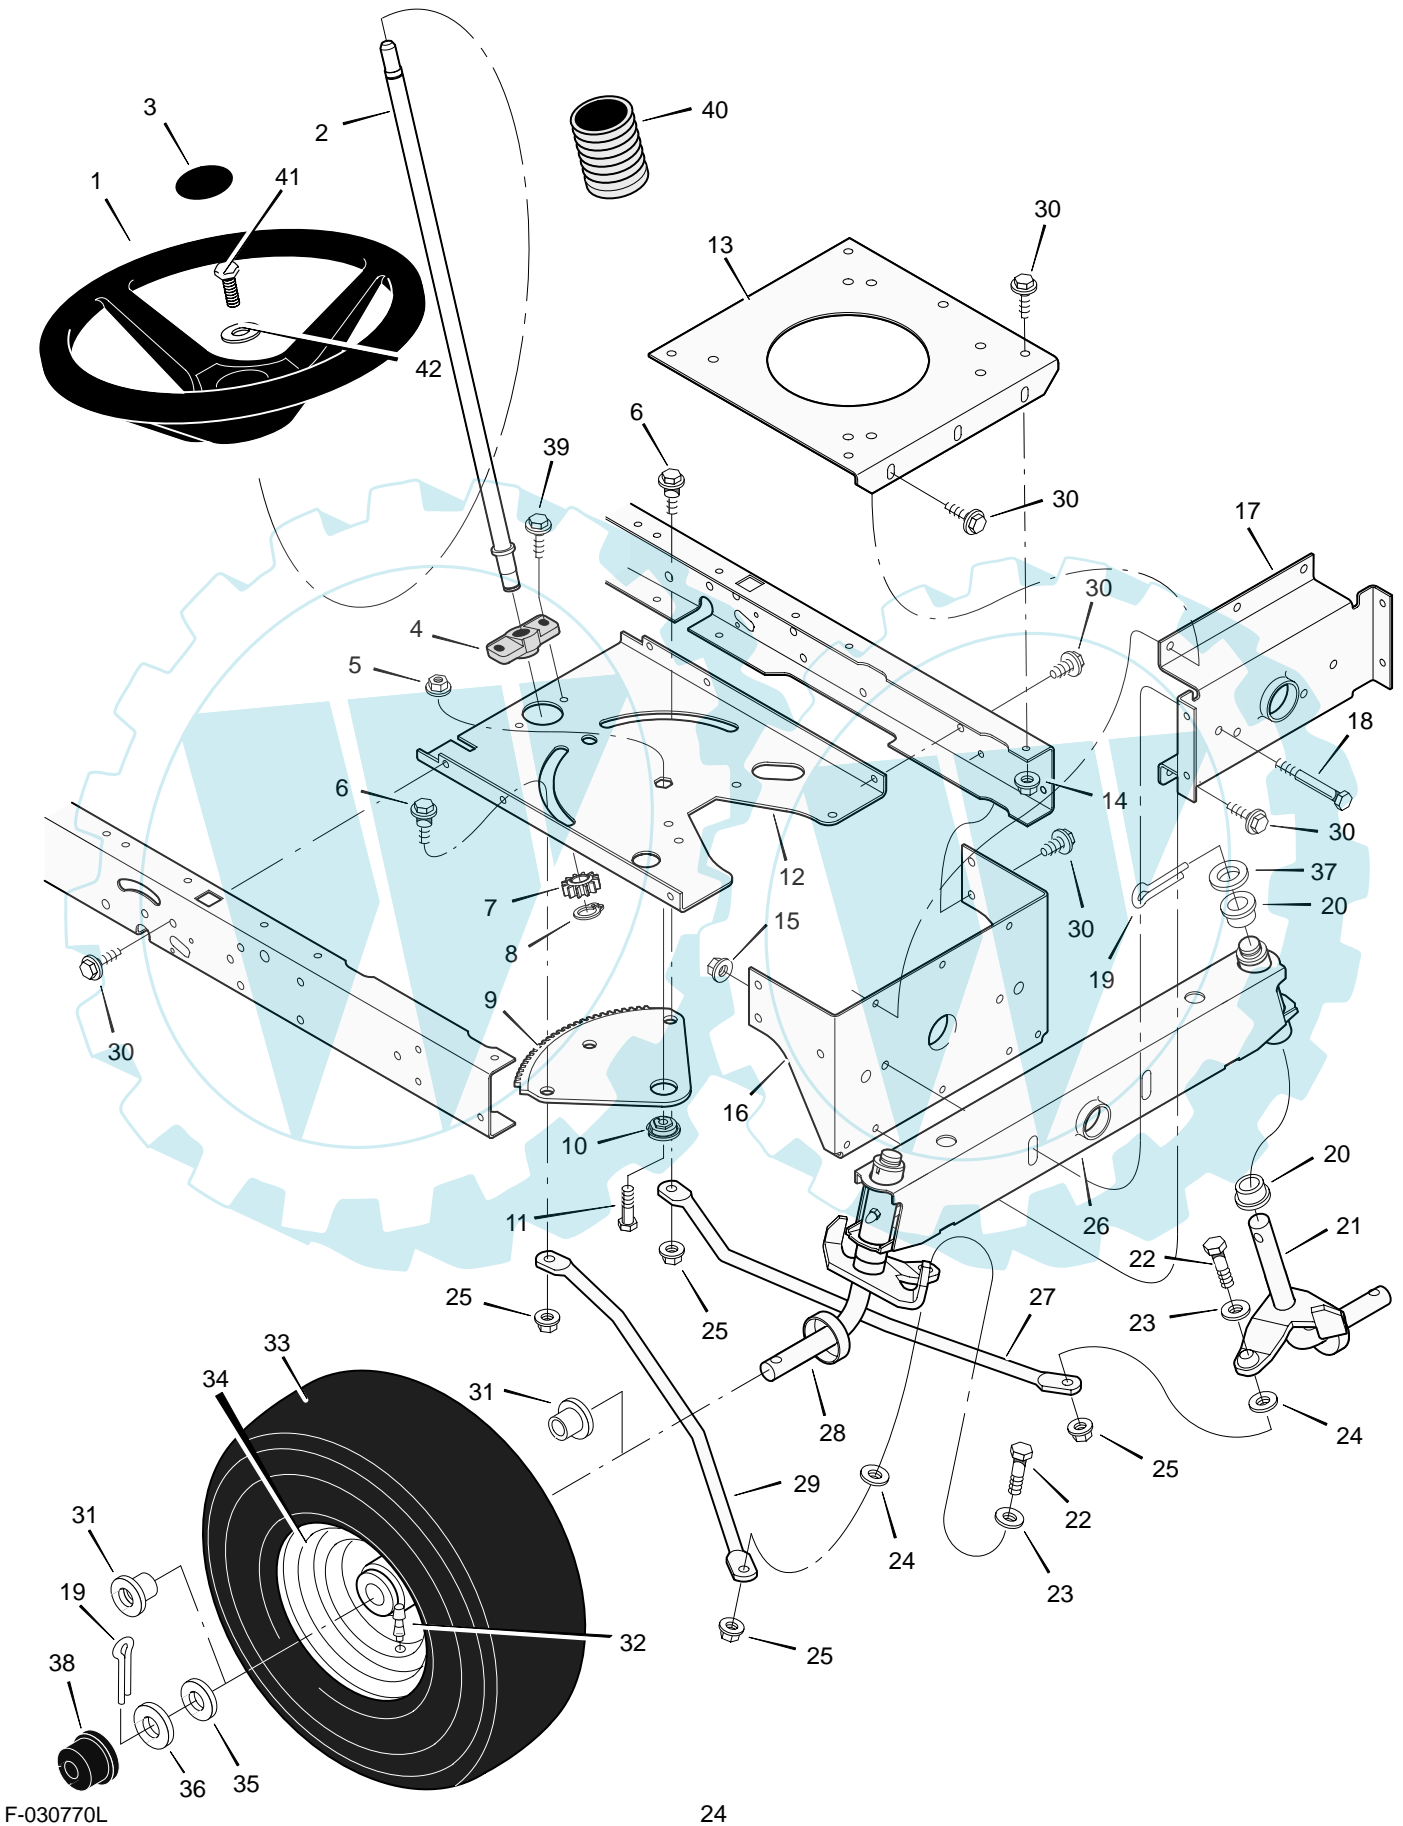

MODEL 312001x11C CODE131A

REPAIR PARTS
STEERING

F-030770L

24

MODEL 312001x11C CODE131A

**REPAIR PARTS
STEERING**

Key No.	Description	Part No.	Key No.	Description	Part No.
1	Wheel, Steering	MU95336	23	Washer	MU17x104
2	Post, Steering	MU690626	24	Washer	MU17x53 Z
3	Insert, Steering Wheel	MU95338	25	Nut, Flange	MU15x84
4	Bearing	MU94124	26	Axle Assembly	MU690210E700
5	Nut, Flange	MU15x111	27	Drag Link, Left	MU95329E700
6	Bolt, Shoulder	MU9x57	28	Spindle Assembly, Right	MU1001298E700
7	Gear, Pinion	MU690183E700	29	Drag Link, Right	MU95328E700
8	Ring, Snap	MU11x25	30	Screw	MU26x249
9	Gear, Sector	MU94121E700	31	Bearing, Wheel	MU91334
10	Bearing	MU94123	32	Stem, Valve	MU24373
11	Bolt	MU1x84	33	Tire *	MU90594
12	Plate, Steering	MU1001121E700	--	Tube	MU407046
13	Plate, Engine	MU94006E700	34	Wheel and Tire Assembly	MU690377-601
14	Nut, Flange	MU15x88	35	Washer	MU17x195
15	Nut, Flange	MU15x118	36	Washer	MU17x113
16	Bracket, Hanger	MU1001270E700	37	Washer	MU17x83
17	Axle, Hanger	MU94007E700	38	Hub Cap	MU94618
18	Bolt	MU1x146	39	Screw	MU26x267
19	Pin, Cotter	MU30x49	40	Bellows	MU54789
20	Bearing	MU690150	41	Bolt	MU25x3
21	Spindle Assembly, Left	MU1001299E700	42	Washer	MU17x146
22	Bolt	MU1x111			

* When you order a tire, make sure to give the brand name of the tire so that the tread pattern on the tire will match.