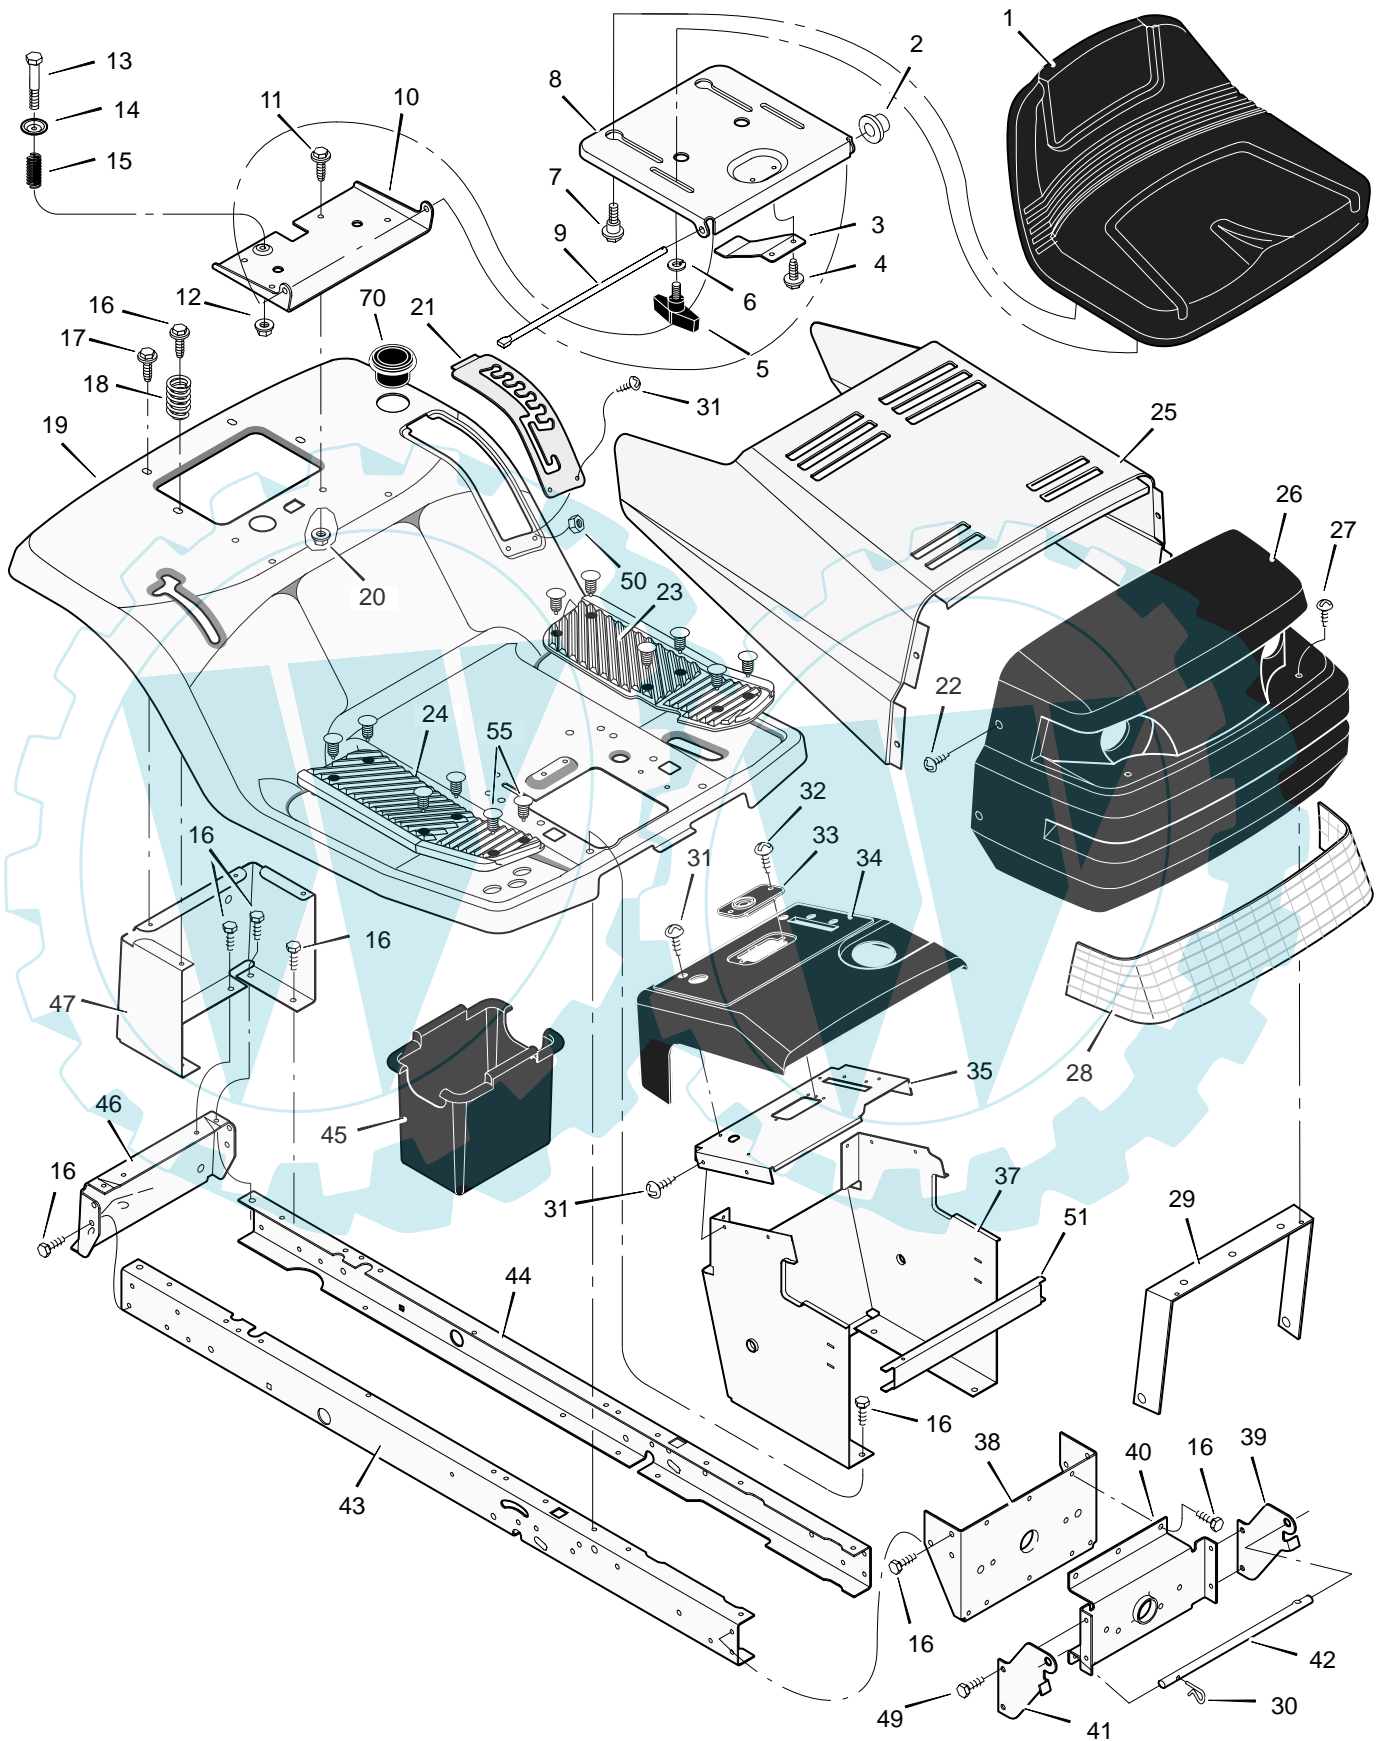

Model 312001x11B CODE131A

REPAIR PARTS
CHASSIS & HOOD

Model 312001x11B CODE131A

REPAIR PARTS CHASSIS & HOOD

Key No.	Description	Part No.	Key No.	Description	Part No.
1	Seat	MU690566	28	Lens	MU92344
2	Cap, Push On	MU28x23	29	Brace, Grille	MU92448
3	Spring	MU94057	30	Pin, Hair	MU31x4
4	Screw	MU26x229	31	Screw	MU26x270
5	Bolt, Wing	MU1001054	32	Screw	MU26x239
6	Washer	MU17x47 Z	33	Bearing, Steering	MU94214
7	Bolt, Shoulder	MU9x56	34	Dash	MU94218E700
8	Support, Seat	MU94154E700	35	Plate, Dash	MU94211E700
9	Rod, Pivot	MU94156 Z	36	Panel, Access	MU93007E700
10	Bracket, Pivot	MU94153E700	37	Support, Dash	MU95323E700
11	Bolt	MU1x45	38	Bracket, Rear Hanger	MU1001270E700
12	Nut	MU15x89	39	Support, Left Grille	MU690544E700
13	Bolt, Shoulder	MU9x55	40	Axle, Hanger	MU94007E700
14	Washer	MU94155 Z	41	Support, Right Grille	MU690543E700
15	Spring	MU164x31	42	Rod, Pivot	MU92332 Z
16	Screw	MU26x249	43	Frame, Right	MU1001268E701
17	Screw	MU26x263	44	Frame, Left	MU1001269E701
18	Spring	MU164x30	45	Container, Battery	MU690424
19	Deck, Seat	MU1001558E549	46	Plate, Hitch	MU1001002E700
20	Nut	MU15x88	47	Panel, Rear	MU690434E700
21	Plate, Index	MU94151E700	49	Nut	MU15x81
22	Screw	MU9x47	50	Screw	MU26x277
23	Mat, Left	MU1001582	51	Channel	MU94215E700
24	Mat, Right	MU1001578	55	Fastener, Panel	MU193x1
25	Hood	MU92333E549	70	Holder, Cup	MU1001542
26	Grille Assy (Includes Lens)	MU92350E700	--	Instruction Book and Parts List	MUF-030731L
27	Screw	MU26x239			