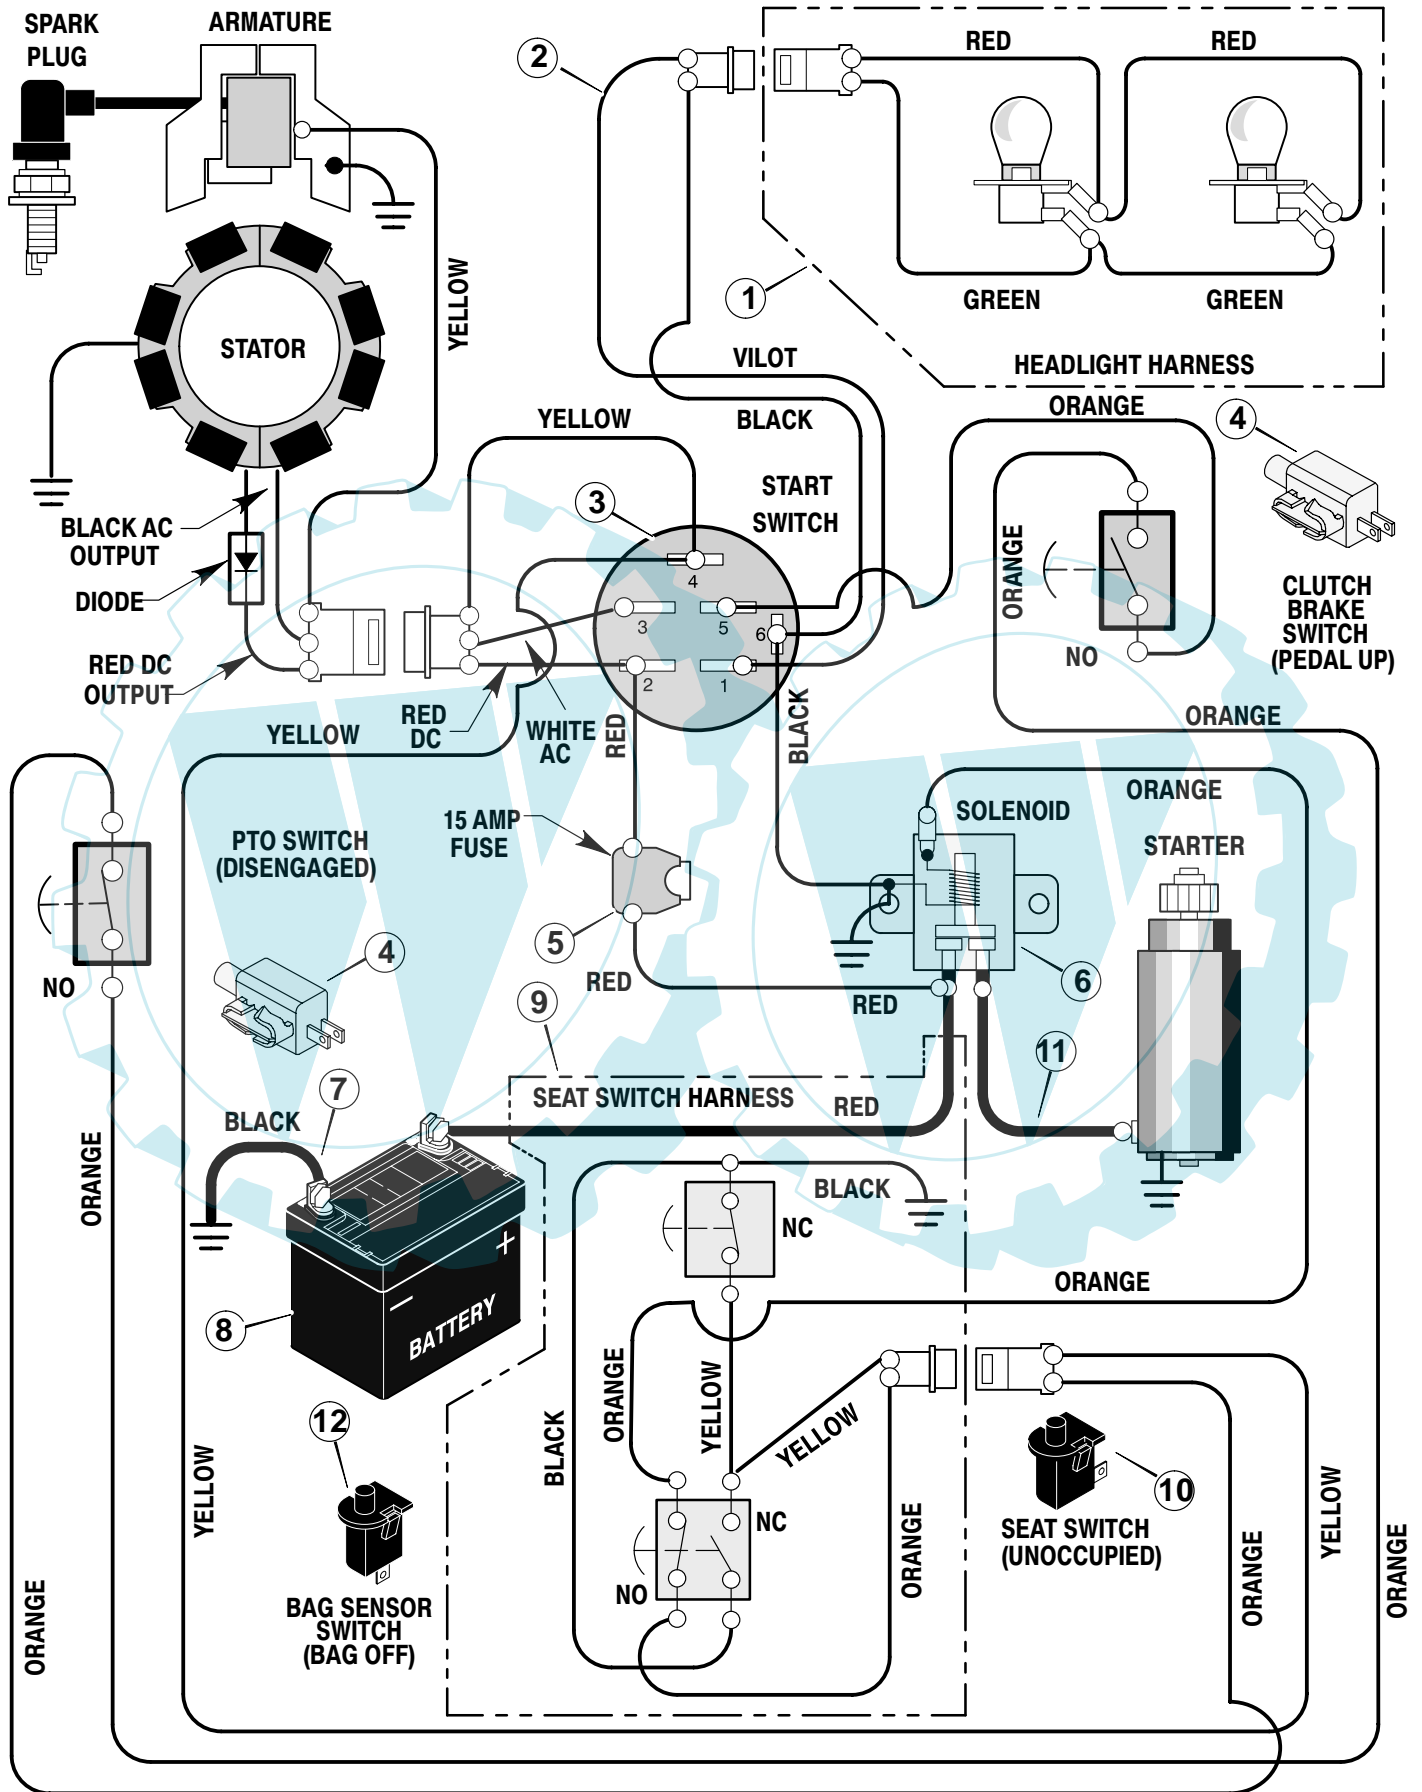

Model 312001x11B CODE131A

REPAIR PARTS
ENGINE MOUNT

Model 312001x11B CODE131A

**REPAIR PARTS
ENGINE MOUNT**

Key No.	Description	Part No.
1	Fuel Cap	MU92317
2	Fuel Tank	MU690263
3	Hose Clamp *	MU95197
4	Fuel Line (must cut to length) *	MU23717
5	Hose Clamp	MU95197
6	Screw	MU26x201
7	Plate, Engine	MU94006E700
8	Throttle Control	MU92371
9	Engine	-----
10	Bolt, Engine Mount	MU25x7
11	Stack Pulley Assembly	MU690439 Z
12	Lockwasher	MU19x35
13	Bolt, Hex	MU1x140
14	Washer	MU17x170
15	Screw	MU26x249
16	Gasket	MU91309
17	Muffler	MU91271
18	Deflector, Muffler	MU94099 Z
19	Screw	MU26x208
20	Bolt, Hex	MU1x134
21	Guide, Belt	MU93349
22	Nut, Flange	MU15x79 Z
23	Guide, Belt	MU94066
24	Shield, Heat	MU690293
25	Spacer	MU93077

* These parts are included with Key number 2.

Model 312001x11B CODE131A

REPAIR PARTS ELECTRICAL SYSTEM

Model 312001x11B CODE131A

**REPAIR PARTS
ELECTRICAL SYSTEM**

Key No.	Description	Part No.
1	Harness, Light Wire	250x92
	Socket, Light	092372
	Bulb, Light	090084
2	Harness, Chassis Wire	250x118
3	Switch, Ignition	092377
	Key, Ignition	020729
	Nut, Hex	091489
	Cap, Ignition	091488
4	Switch, Limit	1001575
5	Fuse	054212
	Holder, Fuse	407078
6	Solenoid	094613
	Screw, Mounting	26x229
	Locknut	15x116
7	Cable, Battery Ground	024x32
	Screw, Ground Cable	26x213
8	Battery	021075
	Bolt, Carriage	002x82
	Wingnut	014x79
	Boot, Battery -Positive	690604
9	Harness, Seat Switch Wire	250x119
10	Switch, Seat Sensor	094159
11	Cable	024x31
12	Switch, Bag Sensor	690106