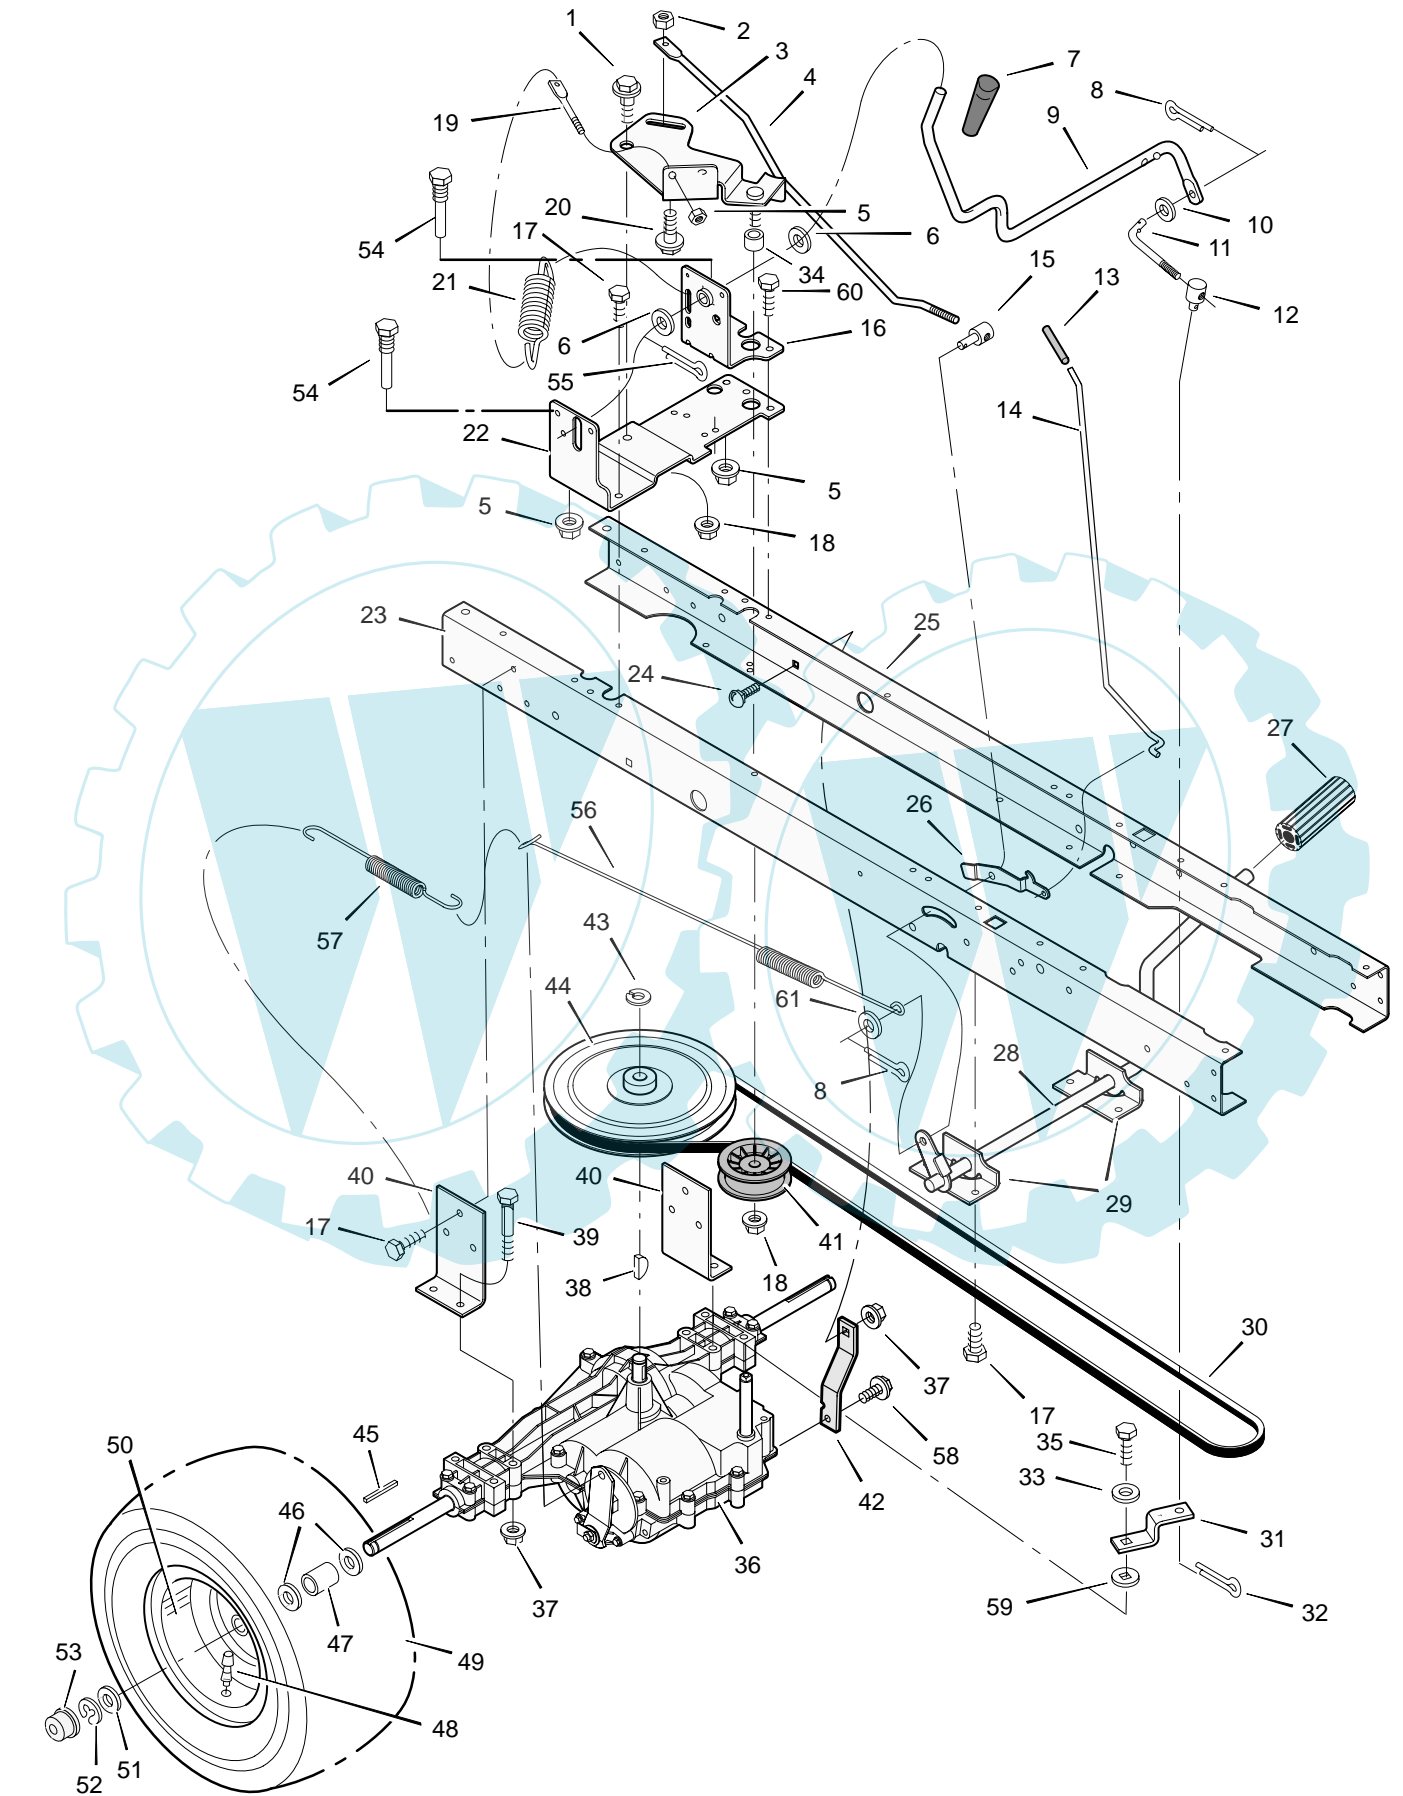

Model 312001x11B CODE131A

REPAIR PARTS
MOTION DRIVE

F-030731L

Model 312001x11B CODE131A

**REPAIR PARTS
MOTION DRIVE**

Key No.	Description	Part No.	Key No.	Description	Part No.
1	Bolt, Shoulder	MU9x39	32	Pin, Hair	MU31x6
2	Nut, Hex	MU15x89	33	Washer	MU17x38
3	Arm, Idler	MU690273	35	Bolt	MU6x105
4	Rod, Clutch	MU94041Z	36	Transaxle **	----
5	Nut	MU15x79	37	Nut	MU15x88
6	Washer	MU17x102	38	Key, Woodruff	MU20697
7	Grip	MU92697	39	Bolt	MU1x155
8	Pin, Cotter	MU30x20	40	Bracket, Transaxle	MU94008E700
9	Lever, Shift	MU94043Z	41	Pulley	MU690409
10	Washer	MU17x47 Z	42	Bracket, Transaxle Support	MU94433
11	Link, Shift	MU94044Z	43	E-Ring	MU11x7
12	Nut, Adjuster	MU21920	44	Pulley, Drive	MU95094
13	Grip	MU91079	45	Key, Square	MU21553
14	Rod, Parking Brake	MU1001271 Z	46	Washer	MU17x160
15	Nut, Adjuster	MU94815	47	Spacer, Transaxle	MU690554 Z
16	Bracket, Shift Pivot	MU1001303 Z	48	Stem, Valve	MU24373
17	Screw	MU26x249	49	Tire *	MU776114
18	Nut	MU15x84	--	Tube	MU407049
19	Mount, Stud Spring	MU94042 Z	50	Wheel & Tire Assembly	MU690376-601
20	Bolt, Shoulder	MU9x54	51	Washer	MU17x195
21	Spring, Extension	MU165x116	52	E-Ring	MU11x3
22	Bracket, Right Shifter	MU1001302E700	53	Hub Cap	MU94618
23	Frame, Right	MU1001268E701	54	Guide, Belt	MU93349
24	Bolt, Carriage	MU2x53	55	Pin, Hair	MU31x4
25	Frame, Left	MU1001269E701	56	Spring, Extension	MU165x141
26	Latch, Parking Brake	MU94045 Z	57	Spring, Extension	MU165x92
27	Pedal	MU21544	58	Screw	MU26x216
28	Lever, Brake/Clutch	MU94038E700	59	Washer	MU17x148
29	Bracket, Pedal	MU1001117E700	60	Screw	MU26x267
30	Belt, Motion Drive	MU37x87	61	Washer	MU17x169
31	Yoke, Shift	MU94031Z			

* When you order a tire, make sure to give the brand name of the tire so that the tread pattern on the tire will match.

** For information on Replacement Parts see the Central Parts Distributor in your area.