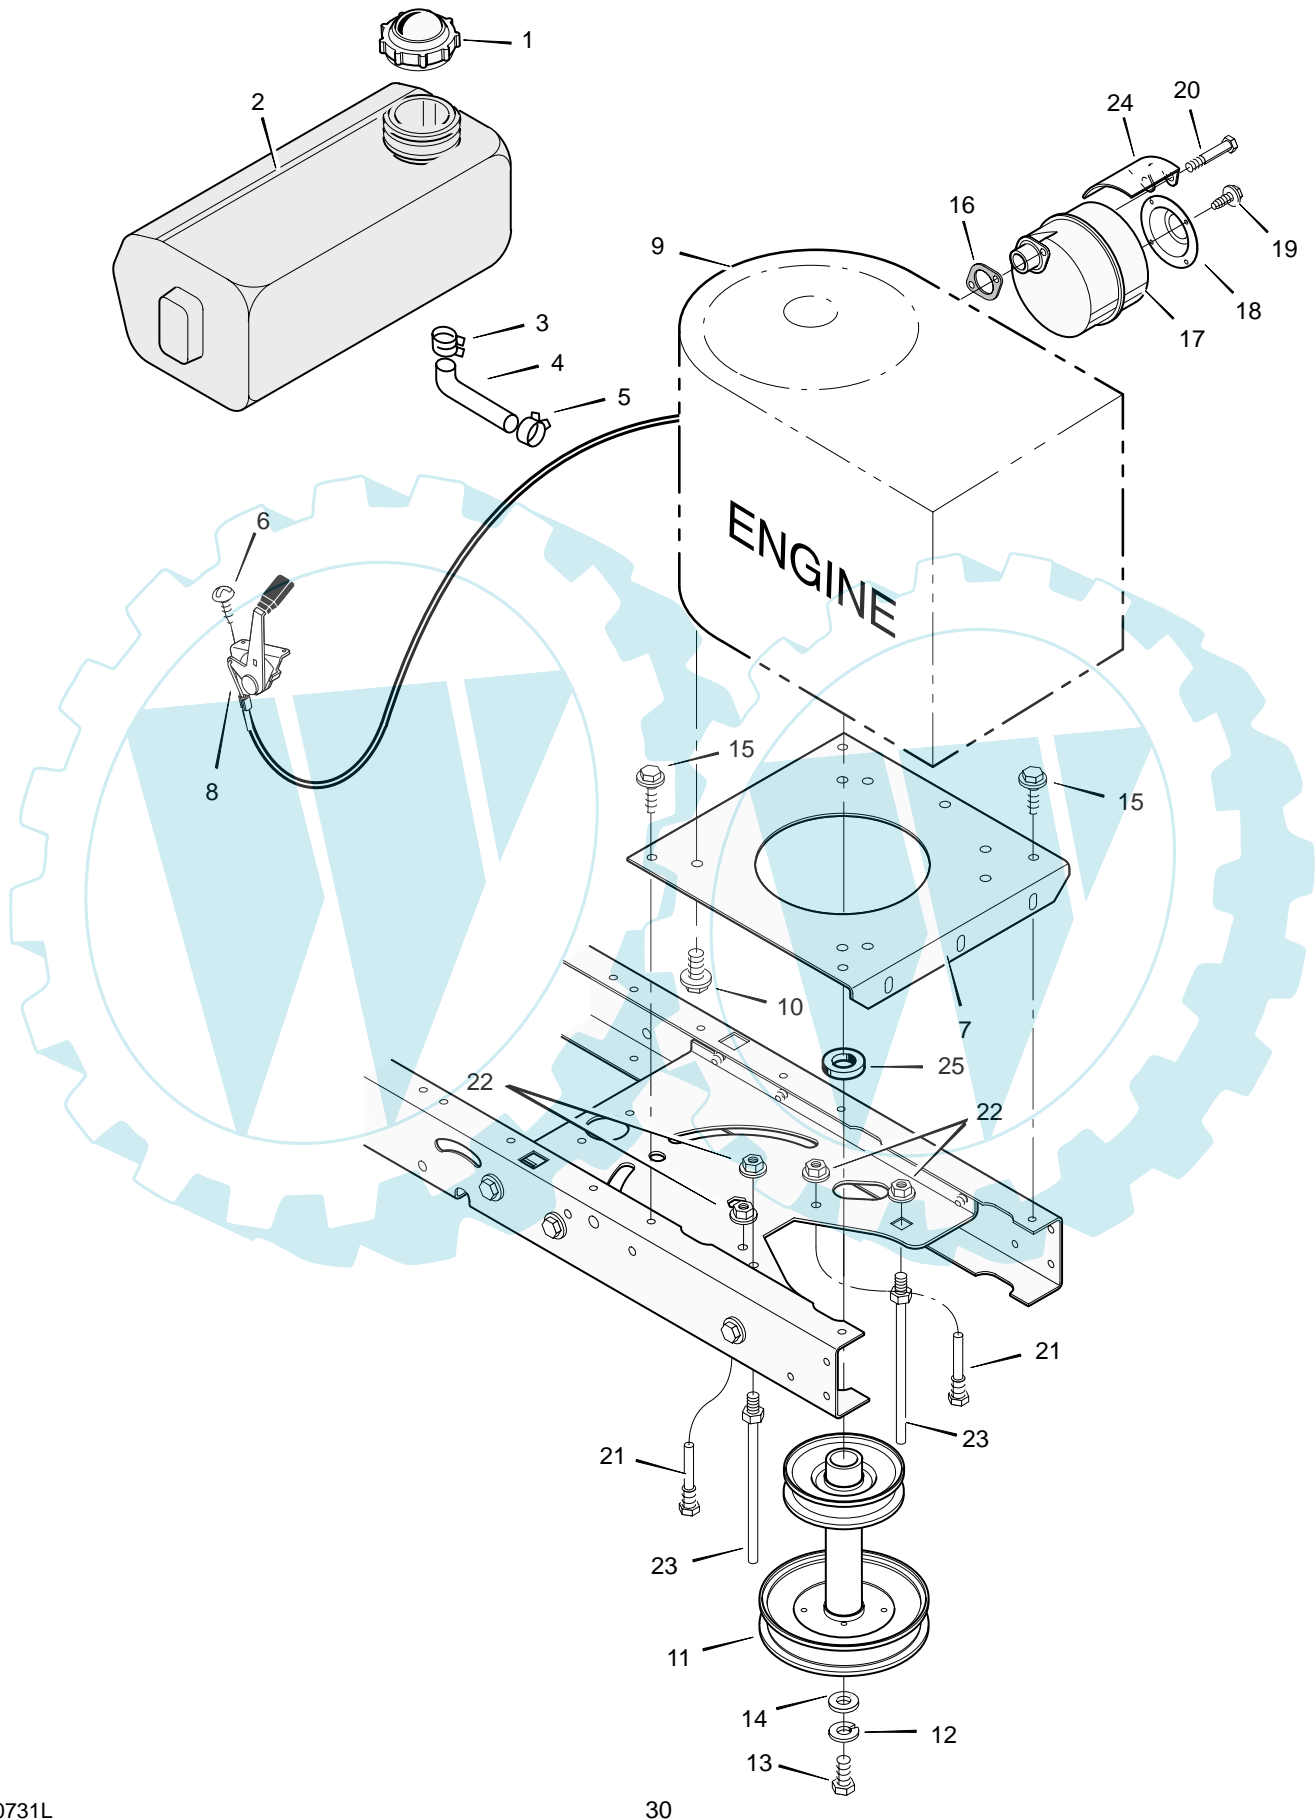

Model 312001x11B CODE131A

REPAIR PARTS
ENGINE MOUNT

Model 312001x11B CODE131A

**REPAIR PARTS
ENGINE MOUNT**

Key No.	Description	Part No.
1	Fuel Cap	MU92317
2	Fuel Tank	MU690263
3	Hose Clamp *	MU95197
4	Fuel Line (must cut to length) *	MU23717
5	Hose Clamp	MU95197
6	Screw	MU26x201
7	Plate, Engine	MU94006E700
8	Throttle Control	MU92371
9	Engine	-----
10	Bolt, Engine Mount	MU25x7
11	Stack Pulley Assembly	MU690439 Z
12	Lockwasher	MU19x35
13	Bolt, Hex	MU1x140
14	Washer	MU17x170
15	Screw	MU26x249
16	Gasket	MU91309
17	Muffler	MU91271
18	Deflector, Muffler	MU94099 Z
19	Screw	MU26x208
20	Bolt, Hex	MU1x134
21	Guide, Belt	MU93349
22	Nut, Flange	MU15x79 Z
23	Guide, Belt	MU94066
24	Shield, Heat	MU690293
25	Spacer	MU93077

* These parts are included with Key number 2.