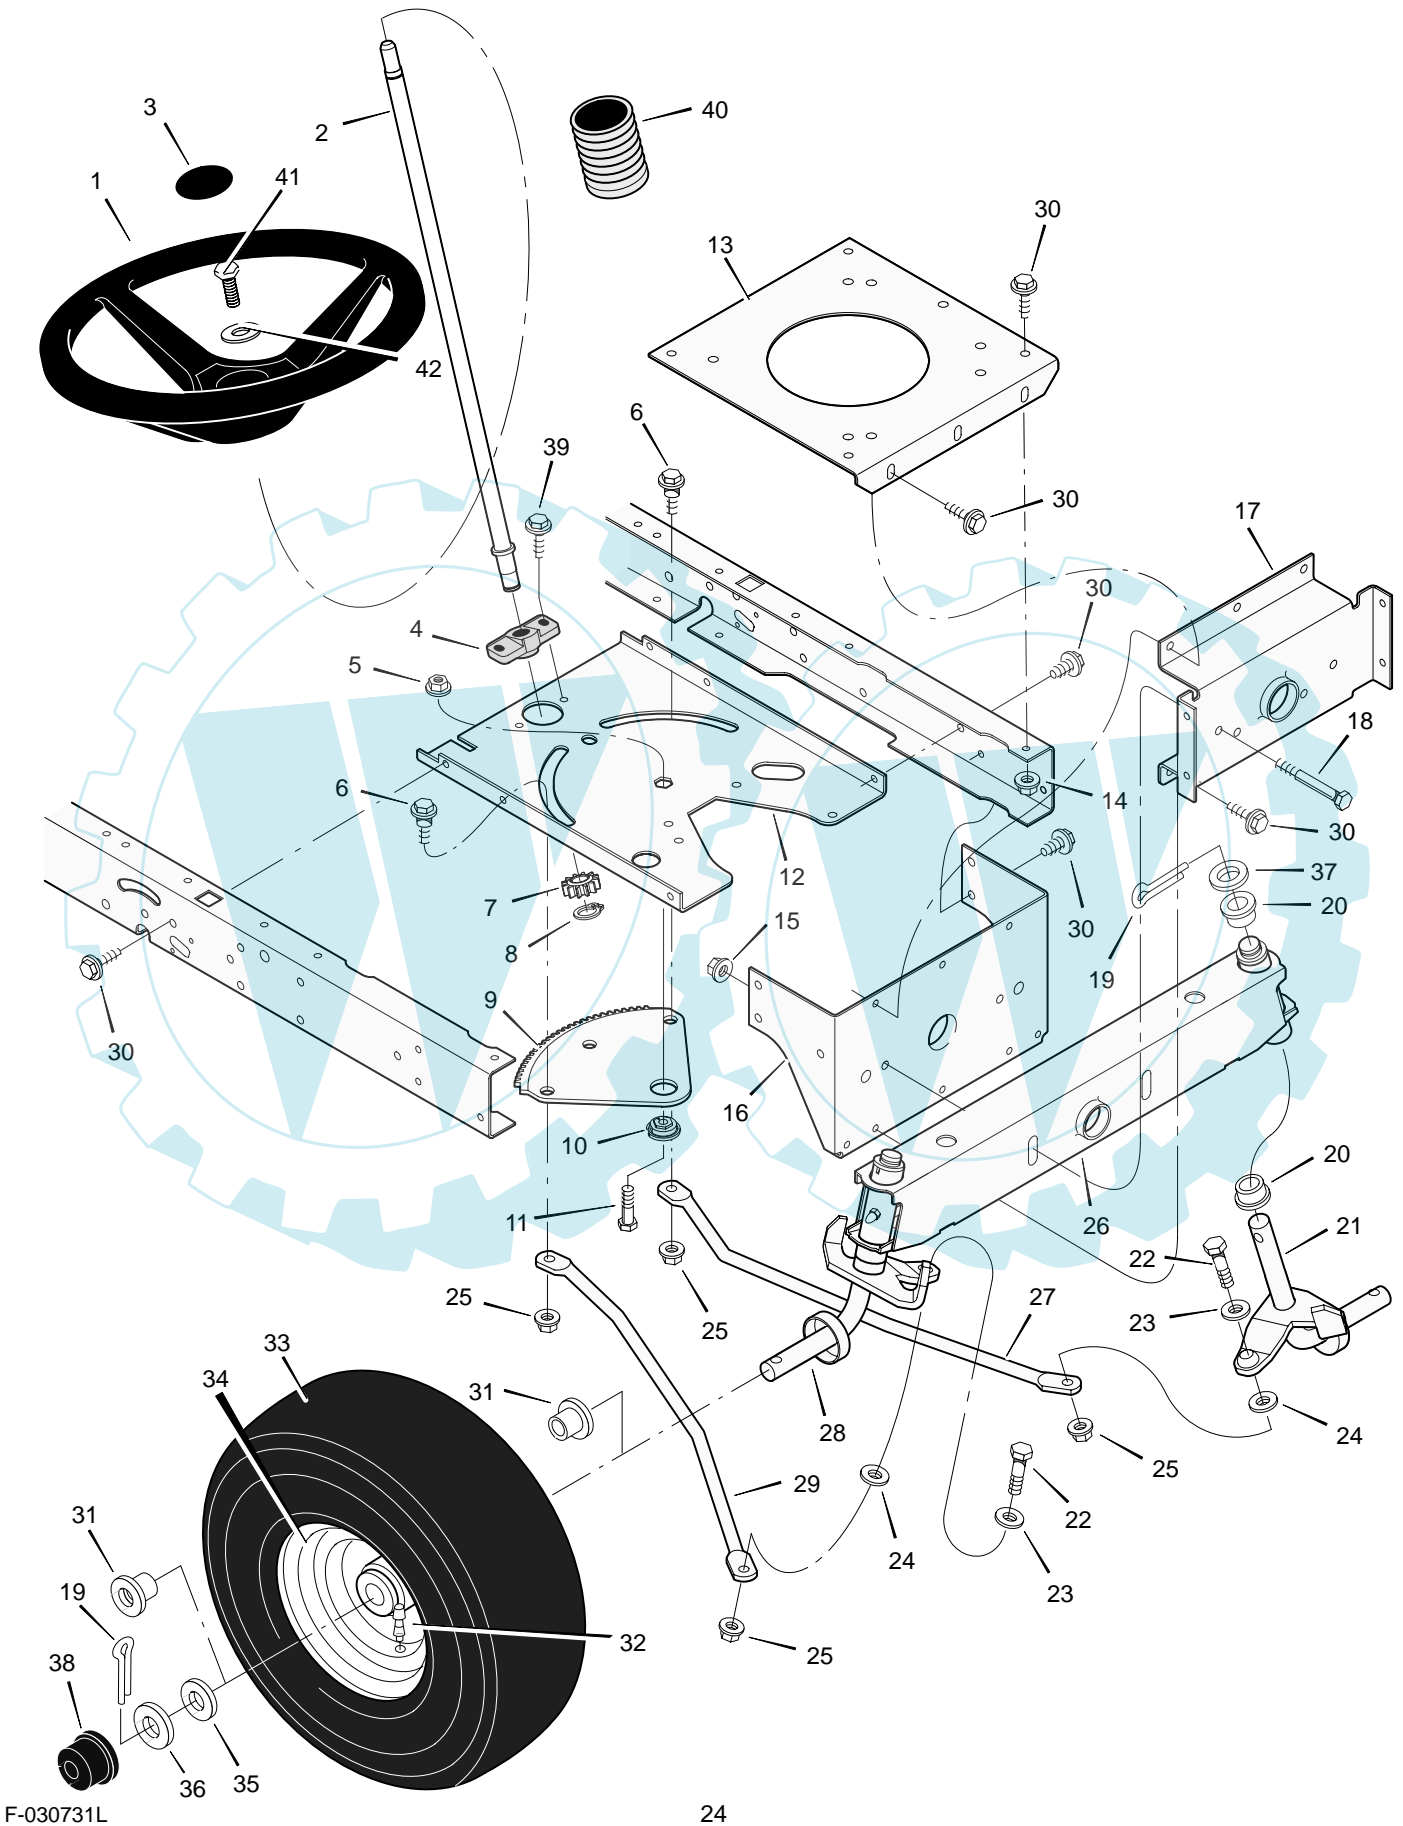

Model 312001x11B CODE131A

REPAIR PARTS
STEERING

F-030731L

24

Model 312001x11B CODE131A

**REPAIR PARTS
STEERING**

Key No.	Description	Part No.	Key No.	Description	Part No.
1	Wheel, Steering	MU95336	23	Washer	MU17x104
2	Post, Steering	MU690626	24	Washer	MU17x53 Z
3	Insert, Steering Wheel	MU95338	25	Nut, Flange	MU15x84
4	Bearing	MU94124	26	Axle Assembly	MU690210E700
5	Nut, Flange	MU15x111	27	Drag Link, Left	MU95329E700
6	Bolt, Shoulder	MU9x57	28	Spindle Assembly, Right	MU1001298E700
7	Gear, Pinion	MU690183E700	29	Drag Link, Right	MU95328E700
8	Ring, Snap	MU11x25	30	Screw	MU26x249
9	Gear, Sector	MU94121E700	31	Bearing, Wheel	MU91334
10	Bearing	MU94123	32	Stem, Valve	MU24373
11	Bolt	MU1x84	33	Tire *	MU90594
12	Plate, Steering	MU1001121E700	--	Tube	MU407046
13	Plate, Engine	MU94006E700	34	Wheel and Tire Assembly	MU690377-601
14	Nut, Flange	MU15x88	35	Washer	MU17x195
15	Nut, Flange	MU15x118	36	Washer	MU17x113
16	Bracket, Hanger	MU1001270E700	37	Washer	MU17x83
17	Axle, Hanger	MU94007E700	38	Hub Cap	MU94618
18	Bolt	MU1x146	39	Screw	MU26x267
19	Pin, Cotter	MU30x49	40	Bellows	MU54789
20	Bearing	MU690150	41	Bolt	MU25x3
21	Spindle Assembly, Left	MU1001299E700	42	Washer	MU17x146
22	Bolt	MU1x111			

* When you order a tire, make sure to give the brand name of the tire so that the tread pattern on the tire will match.