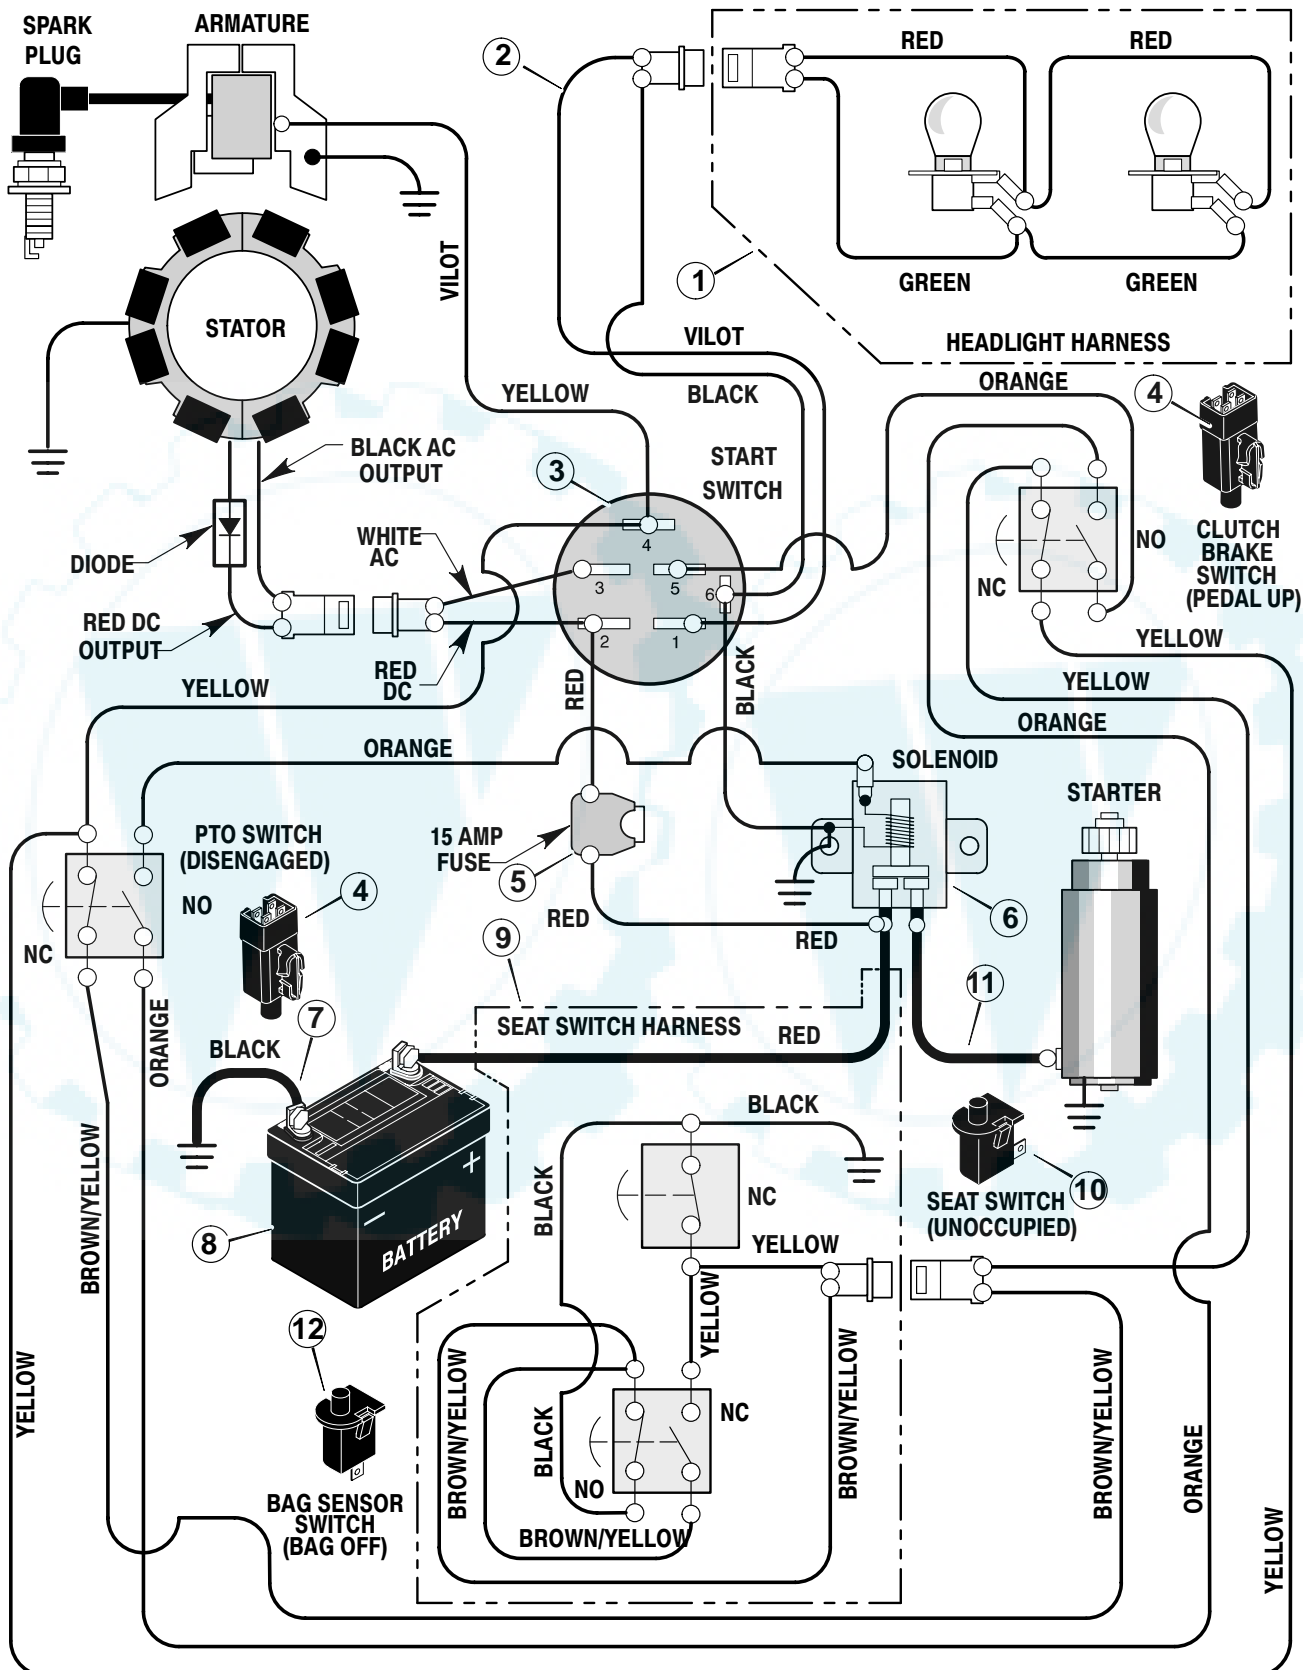

Customer Model CODE131A
Manufacturer Model 312001x11A

REPAIR PARTS
ENGINE MOUNT

Key No.	Description	Part No.
1	Fuel Cap	92317
2	Fuel Tank	690263
3	Hose Clamp *	095197
4	Fuel Line (must cut to length) *	023717
5	Hose Clamp	095197
6	Screw	26x201
7	Plate, Engine	094006E700
8	Throttle Control	092371
9	Engine	_____
10	Bolt, Engine Mount	0025x7
11	Stack Pulley Assembly	690439 Z
12	Lockwasher	019x35
13	Bolt, Hex	01x140
14	Washer	17x170
15	Screw	26x249
16	Gasket	091309
17	Muffler	091271
18	Deflector, Muffler	094099 Z
19	Screw	26x208
20	Bolt, Hex	01x134
21	Guide, Belt	093349
22	Nut, Flange	015x79 Z
23	Guide, Belt	094066
24	Shield, Heat	690293
25	Spacer	093077

* These parts are included with Key number 2.

Customer Model CODE131A Manufacturer Model 312001x11A

REPAIR PARTS ELECTRICAL SYSTEM