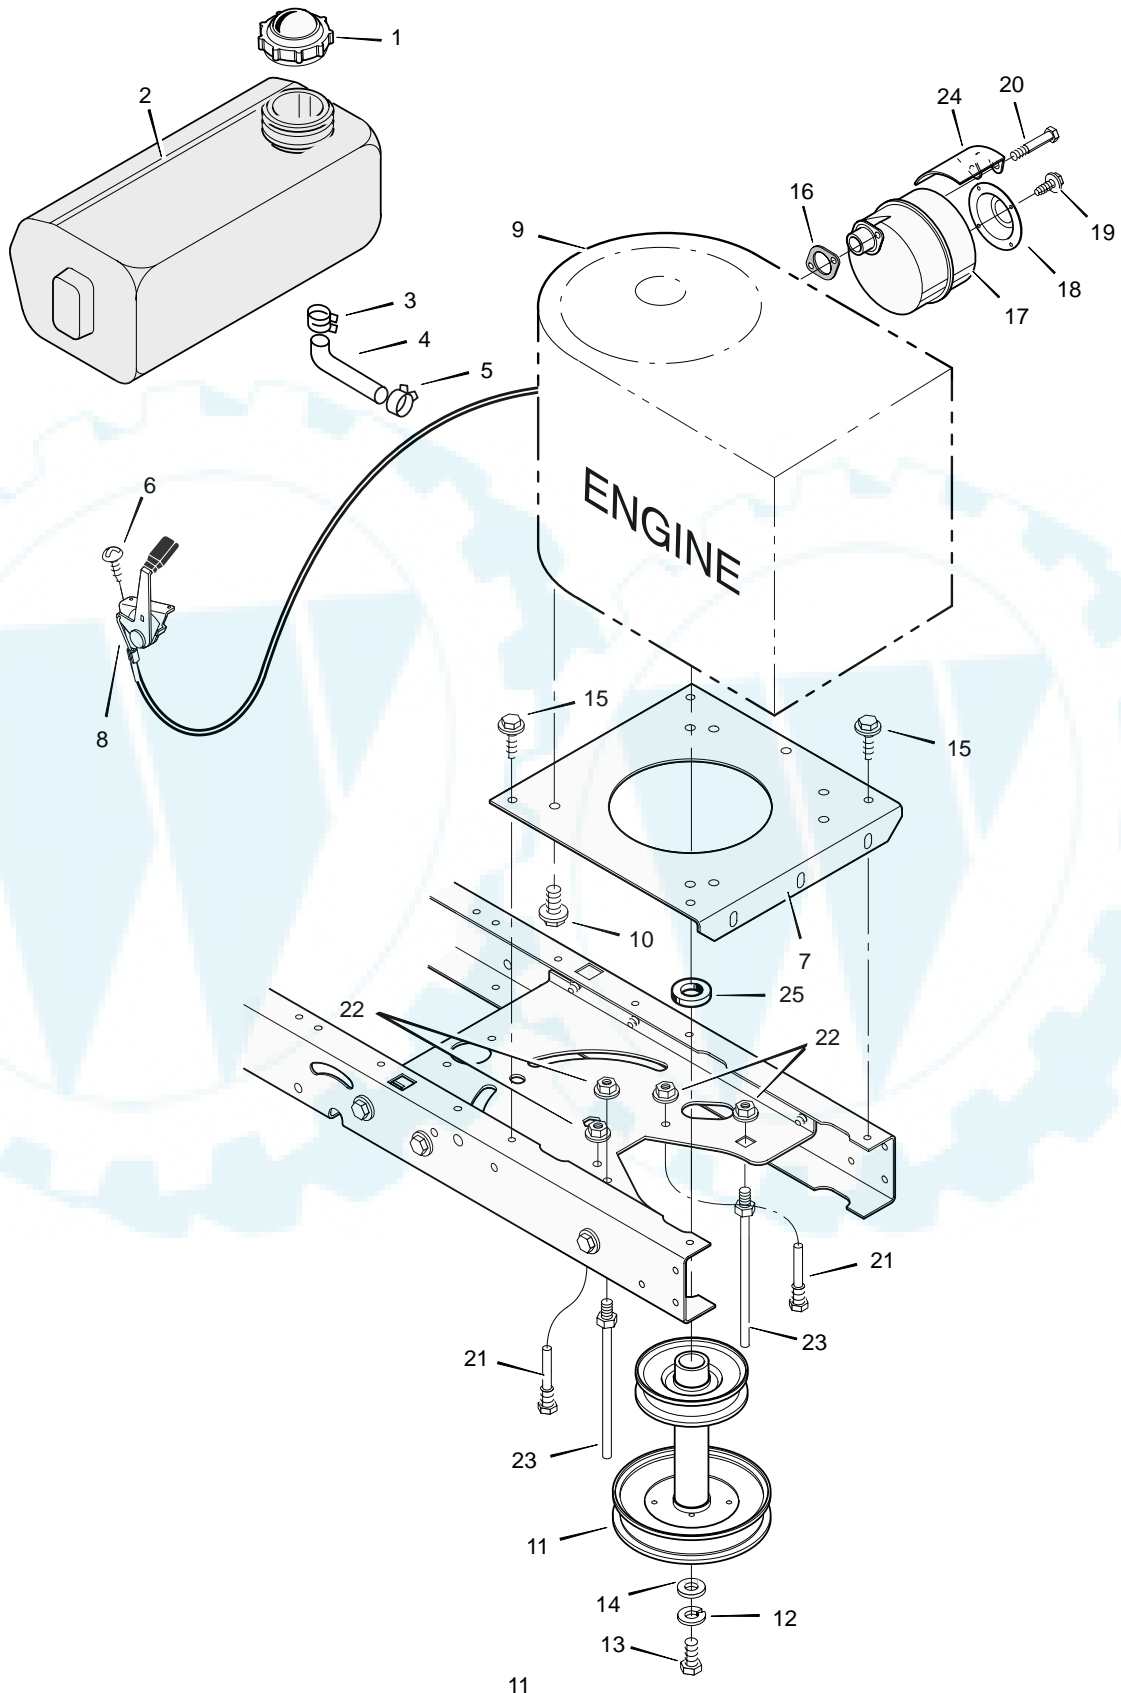

Customer Model CODE131A
Manufacturer Model 312001x11A

REPAIR PARTS
ENGINE MOUNT

Customer Model CODE131A
Manufacturer Model 312001x11A

REPAIR PARTS
ENGINE MOUNT

Key No.	Description	Part No.
1	Fuel Cap	92317
2	Fuel Tank	690263
3	Hose Clamp *	095197
4	Fuel Line (must cut to length) *	023717
5	Hose Clamp	095197
6	Screw	26x201
7	Plate, Engine	094006E700
8	Throttle Control	092371
9	Engine	_____
10	Bolt, Engine Mount	0025x7
11	Stack Pulley Assembly	690439 Z
12	Lockwasher	019x35
13	Bolt, Hex	01x140
14	Washer	17x170
15	Screw	26x249
16	Gasket	091309
17	Muffler	091271
18	Deflector, Muffler	094099 Z
19	Screw	26x208
20	Bolt, Hex	01x134
21	Guide, Belt	093349
22	Nut, Flange	015x79 Z
23	Guide, Belt	094066
24	Shield, Heat	690293
25	Spacer	093077

* These parts are included with Key number 2.