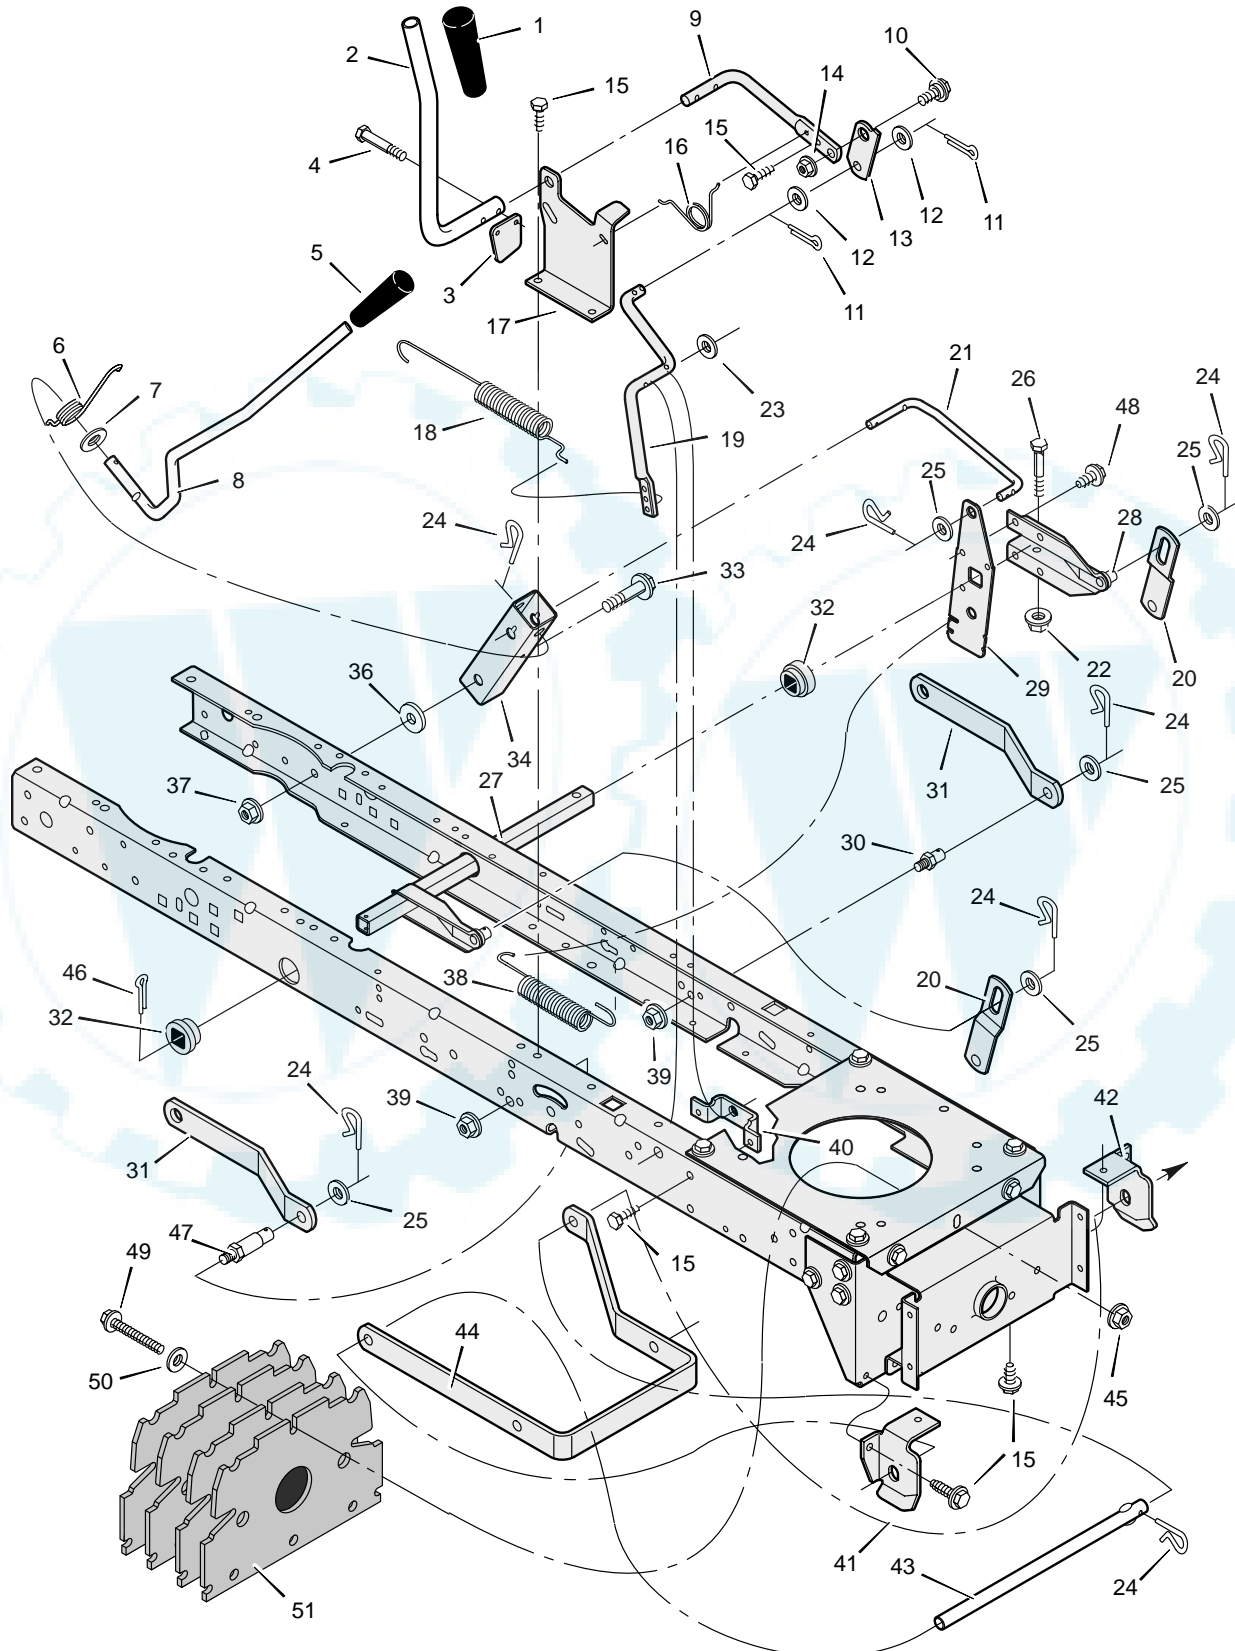

Customer Model CODE131A
Manufacturer Model 312001x11A

REPAIR PARTS
MOWER HOUSING SUSPENSION

**Customer Model CODE131A
Manufacturer Model 312001x11A**

**REPAIR PARTS
MOWER HOUSING SUSPENSION**

Key No.	Description	Part No.	Key No.	Description	Part No.
1	Grip	092698	26	Bolt, Hex	001x74
2	Handle, PTO	094346 Z	27	Arm Assembly, Right Lift	690386E700
3	Pad, Switch	094022 Z	28	Arm, Right Lift	094180E700
4	Bolt0	0025x3	29	Plate, Lift Arm	094030E700
5	Grip	092697	30	Pin	094067
6	Spring	166x40	31	Bracket, Rear Suspension	094055E700
7	Washer	17x103	32	Bushing, Lift Tube	094065
8	Handle, Lift	690533 Z	33	Bolt, Shoulder	009x53
9	Lever, PTO	094017 Z	34	Bracket, Pivot	094015E700
10	Bolt, Shoulder	009x39	36	Washer	17x191
11	Pin, Cotter	030x20	37	Nut, Flange	015x84
12	Washer	017x102	38	Spring	165x117
13	Link, PTO	094004 Z	39	Nut, Flange	015x68
14	Nut, Flange	015x84	40	Bracket, PTO	094005E700
15	Screw	26x249	41	Hanger, Right Deck	094026E700
16	Spring	166x39	42	Hanger, Left Deck	094027E700
17	Bracket, PTO	094018E700	43	Rod, Hanger	094158 Z
18	Spring	165x116	44	Hanger, Front	690381E700
19	Crank, PTO	690394E700	45	Nut, Flange	015x89
20	Link, Lift	094053E700	46	Pin, Cotter	030x49
21	Link, Lift Handle	094028E700	47	Pin, Threaded Shoulder	690382
22	Nut, Flange	15x118	48	Screw	026x49
23	Washer	017x57	49	Bolt, Hex	01x106
24	Pin, Hair	0031x4	50	Washer	017x38
25	Washer	017x91	51	Plate, Weight	690370E700