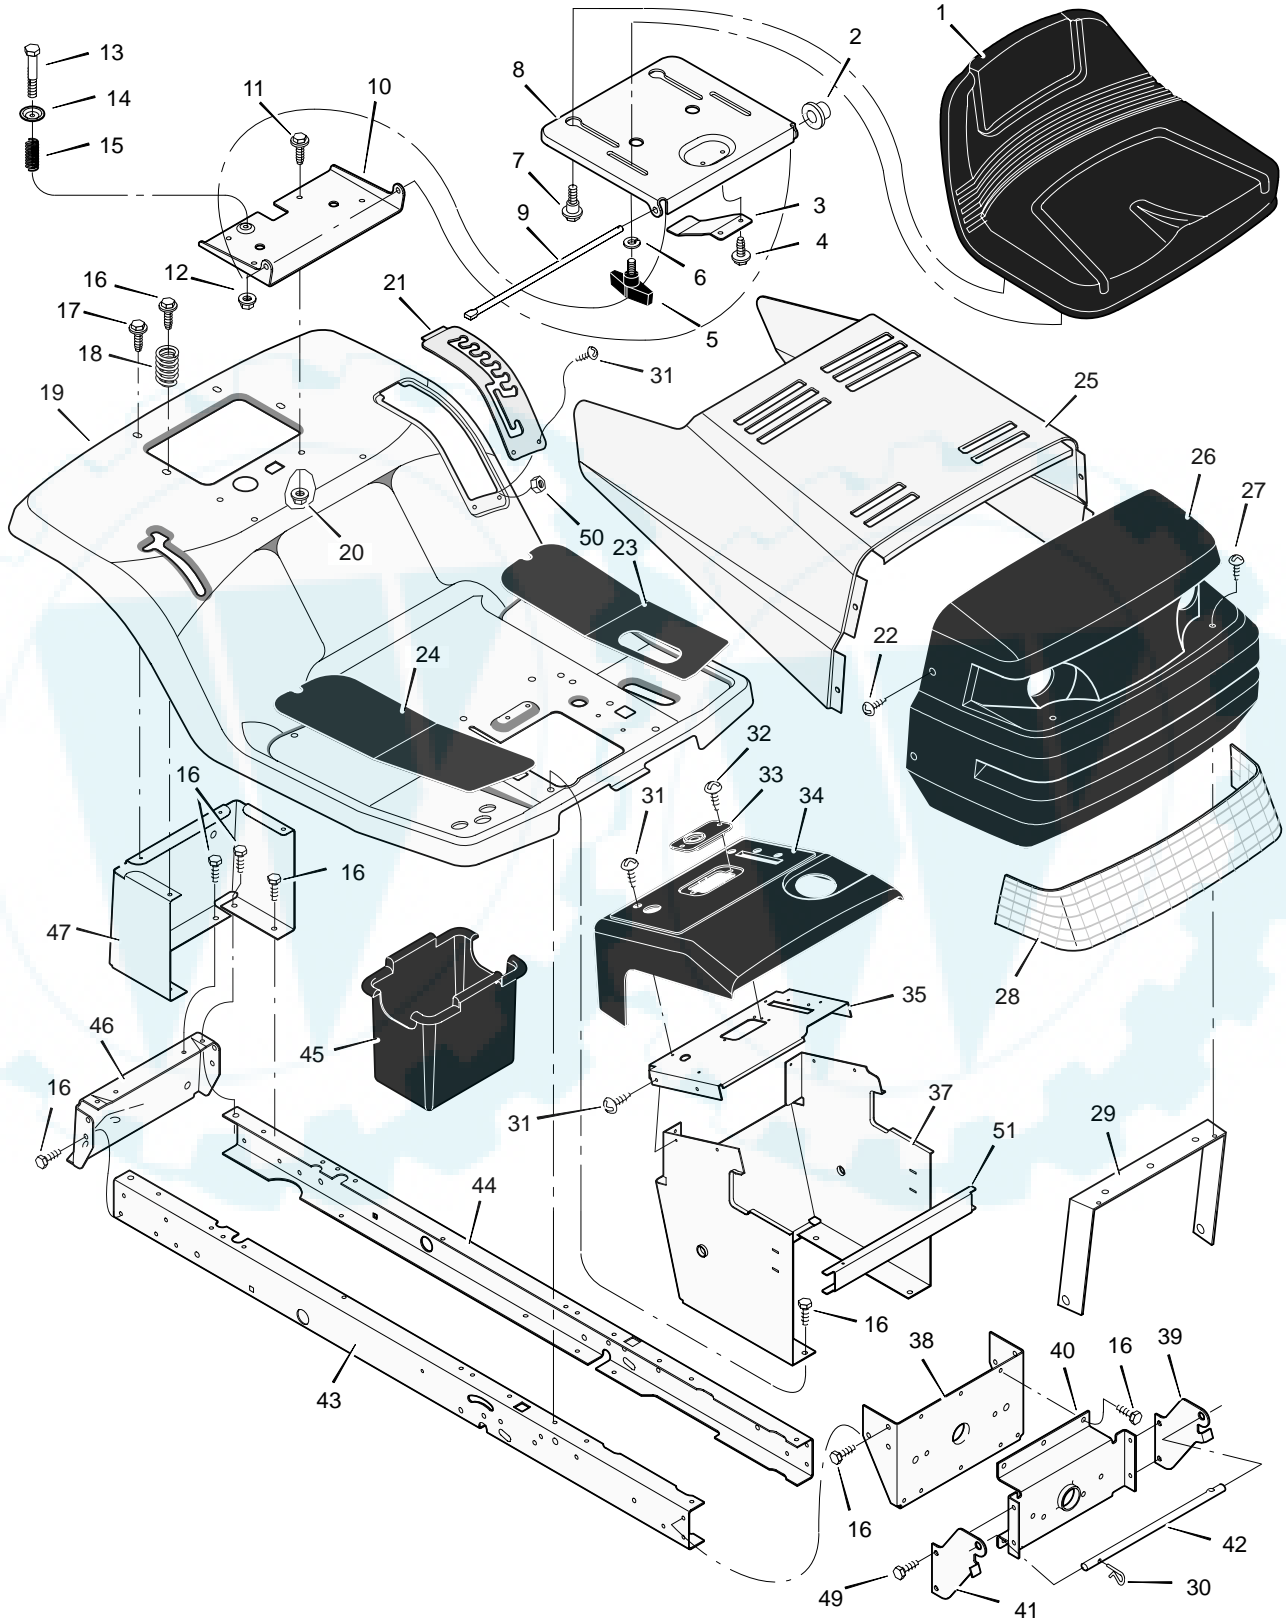

Customer Model CODE131A
Manufacturer Model 312001x11A

REPAIR PARTS
CHASSIS & HOOD

**Customer Model CODE131A
Manufacturer Model 312001x11A**

**REPAIR PARTS
CHASSIS & HOOD**

Key No.	Description	Part No.	Key No.	Description	Part No.
1	Seat	690566	27	Screw	26x239
2	Cap, Push On	028x23	28	Lens	092344
3	Spring	094057	29	Brace, Grille	092448
4	Screw	26x229	30	Pin, Hair	0031x4
5	Bolt, Wing	1001054	31	Screw	26x270
6	Washer	017x47 Z	32	Screw	26x239
7	Bolt, Shoulder	009x56	33	Bearing, Steering	094214
8	Support, Seat	094154E700	34	Dash	094218E700
9	Rod, Pivot	094156 Z	35	Plate, Dash	094211E700
10	Bracket, Pivot	094153E700	36	Panel, Access	093007E700
11	Bolt	001x45	37	Support, Dash	095323E700
12	Nut	015x89	38	Bracket, Rear Hanger	1001270E700
13	Bolt, Shoulder	009x55	39	Support, Left Grille	690544E700
14	Washer	094155 Z	40	Axle, Hanger	094007E700
15	Spring	164x31	41	Support, Right Grille	690543E700
16	Screw	26x249	42	Rod, Pivot	092332 Z
17	Screw	26x263	43	Frame, Right	1001268E701
18	Spring	164x30	44	Frame, Left	1001269E701
19	Deck, Seat	095249E549	45	Container, Battery	690424
20	Nut	015x88	46	Plate, Hitch	1001002E700
21	Plate, Index	094151E700	47	Panel, Rear	690434E700
22	Screw	009x47	49	Nut	015x81
23	Mat, Left	094371	50	Screw	26x277
24	Mat, Right	094372	51	Channel	094215E700
25	Hood	092333E549	—	Instruction Book and Parts List	F-020744L
26	Grille Assy (Includes Lens)	092350E700