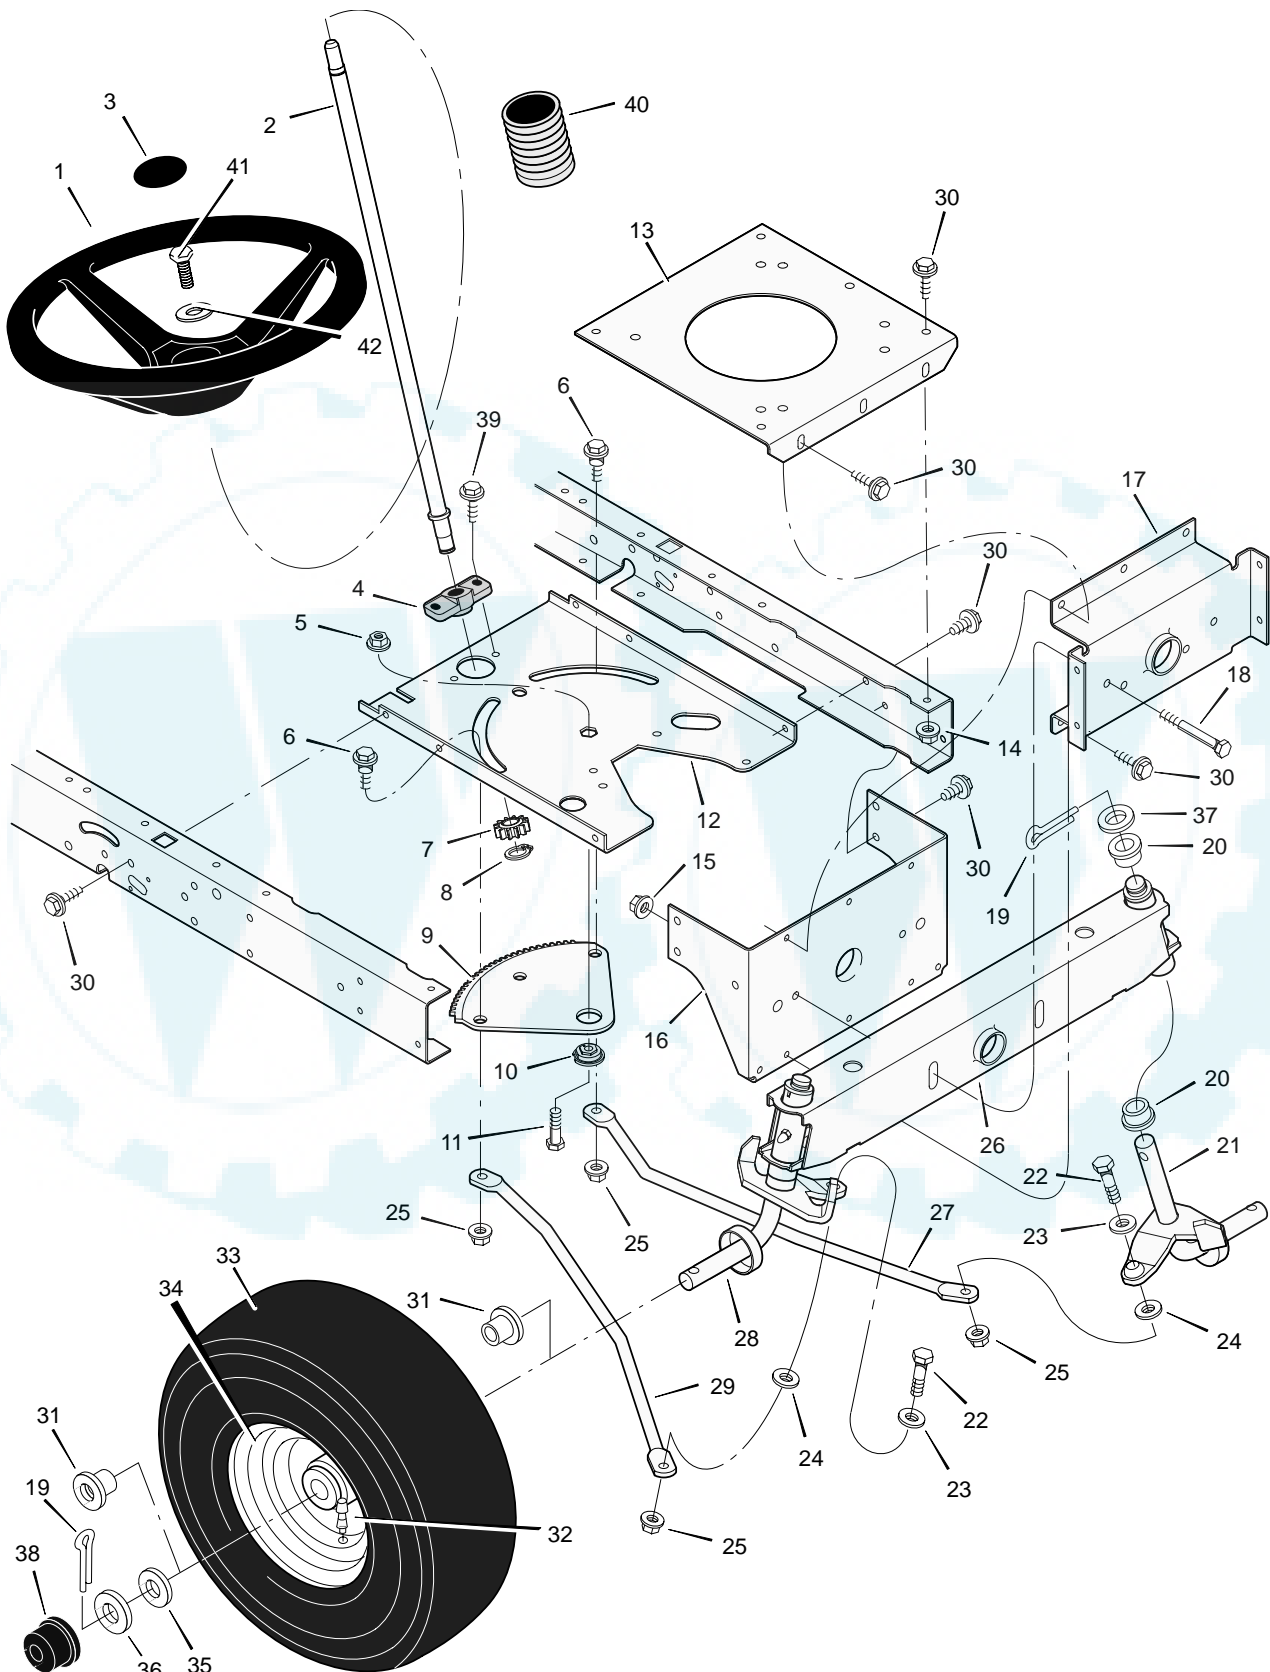

Customer Model CODE131A
Manufacturer Model 312001x11A

REPAIR PARTS
STEERING

**Customer Model CODE131A
Manufacturer Model 312001x11A**

**REPAIR PARTS
STEERING**

Key No.	Description	Part No.	Key No.	Description	Part No.
1	Wheel, Steering	095336	23	Washer	017x104
2	Post, Steering	690626	24	Washer	017x53 Z
3	Insert, Steering Wheel	095338	25	Nut, Flange	015x84
4	Bearing	094124	26	Axle Assembly	690210E700
5	Nut, Flange	15x111	27	Drag Link, Left	095329E700
6	Bolt, Shoulder	009x57	28	Spindle Assembly, Right	1001298E700
7	Gear, Pinion	690183E700	29	Drag Link, Right	095328E700
8	Ring, Snap	011x25	30	Screw	026x249
9	Gear, Sector	094121E700	31	Bearing, Wheel	091334
10	Bearing	094123	32	Stem, Valve	024373
11	Bolt	001x84	33	Tire *	090594
12	Plate, Steering	1001121E700	—	Tube	407046
13	Plate, Engine	094006E700	34	Wheel and Tire Assembly	690377-601
14	Nut, Flange	015x88	35	Washer	17x195
15	Nut, Flange	15x118	36	Washer	17x113
16	Bracket, Hanger	1001270E700	37	Washer	017x83
17	Axle, Hanger	094007E700	38	Hub Cap	094618
18	Bolt	01x146	39	Screw	26x267
19	Pin, Cotter	030x49	40	Bellows	054789
20	Bearing	690150	41	Bolt	0025x3
21	Spindle Assembly, Left	1001299E700	42	Washer	17x146
22	Bolt	01x111			

* When you order a tire, make sure to give the brand name of the tire so that the tread pattern on the tire will match.