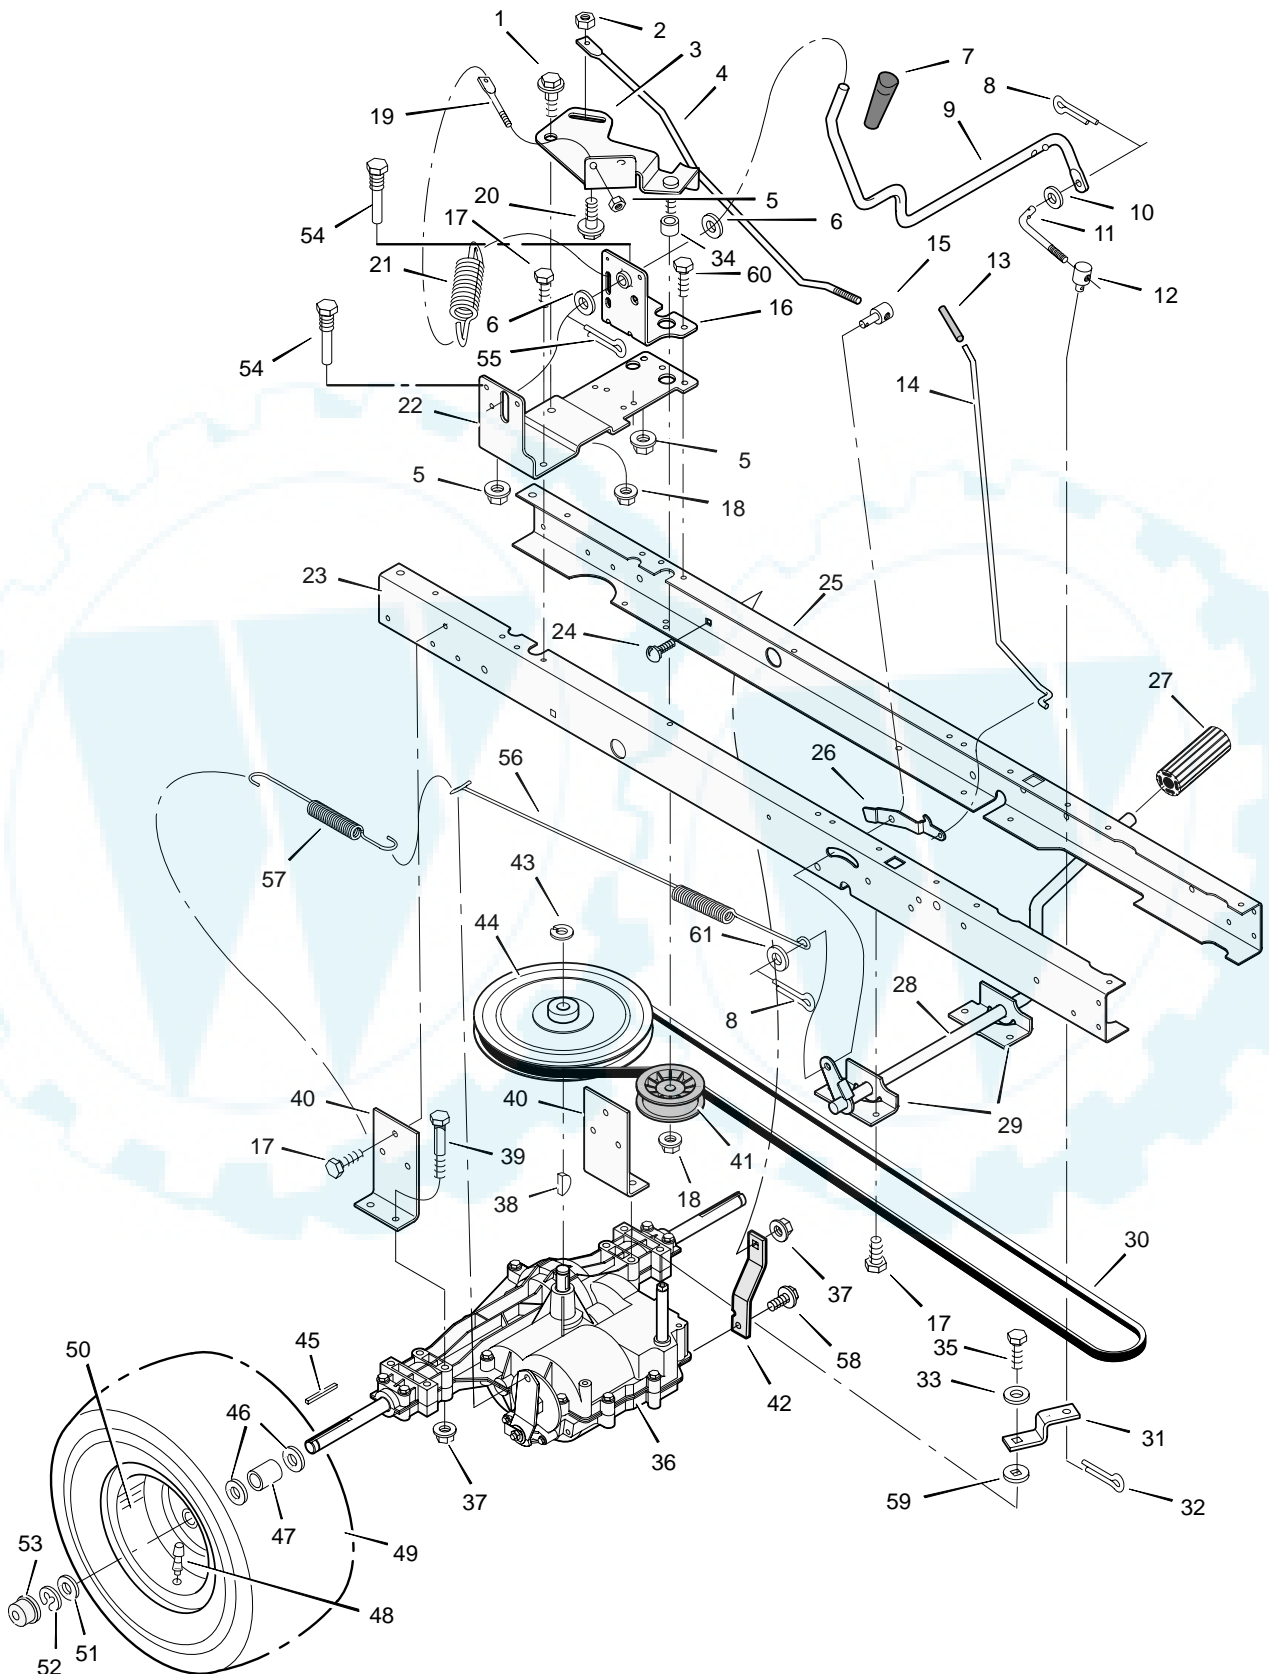

Customer Model CODE131A
Manufacturer Model 312001x11A

REPAIR PARTS
MOTION DRIVE

**Customer Model CODE131A
Manufacturer Model 312001x11A**

**REPAIR PARTS
MOTION DRIVE**

Key No.	Description	Part No.	Key No.	Description	Part No.
1	Bolt, Shoulder	009x39	32	Pin, Hair	0031x6
2	Nut, Hex	015x89	33	Washer	017x38
3	Arm, Idler	690273	35	Bolt	06x105
4	Rod, Clutch	094041 Z	36	Transaxle **	—
5	Nut	015x79	37	Nut	015x88
6	Washer	017x102	38	Key, Woodruff	020697
7	Grip	092697	39	Bolt	01x155
8	Pin, Cotter	030x20	40	Bracket, Transaxle	094008E700
9	Lever, Shift	094043 Z	41	Pulley	690409
10	Washer	017x47 Z	42	Bracket, Transaxle Support	094433
11	Link, Shift	094044 Z	43	E-Ring	0011x7
12	Nut, Adjuster	021920	44	Pulley, Drive	095094
13	Grip	091079	45	Key, Square	021553
14	Rod, Parking Brake	1001271 Z	46	Washer	17x160
15	Nut, Adjuster	094815	47	Spacer, Transaxle	690554 Z
16	Bracket, Shift Pivot	1001303 Z	48	Stem, Valve	024373
17	Screw	26x249	49	Tire *	776114
18	Nut	015x84	—	Tube	0407049
19	Mount, Stud Spring	094042 Z	50	Wheel & Tire Assembly	690376-601
20	Bolt, Shoulder	009x54	51	Washer	17x195
21	Spring, Extension	165x116	52	E-Ring	0011x3
22	Bracket, Right Shifter	1001302E700	53	Hub Cap	094618
23	Frame, Right	1001268E701	54	Guide, Belt	093349
24	Bolt, Carriage	002x53	55	Pin, Hair	0031x4
25	Frame, Left	1001269E701	56	Spring, Extension	165x141
26	Latch, Parking Brake	094045 Z	57	Spring, Extension	165x92
27	Pedal	021544	58	Screw	26x216
28	Lever, Brake/Clutch	094038E700	59	Washer	17x148
29	Bracket, Pedal	1001117E700	60	Screw	26x267
30	Belt, Motion Drive	037x87	61	Washer	17x169
31	Yoke, Shift	094031 Z			