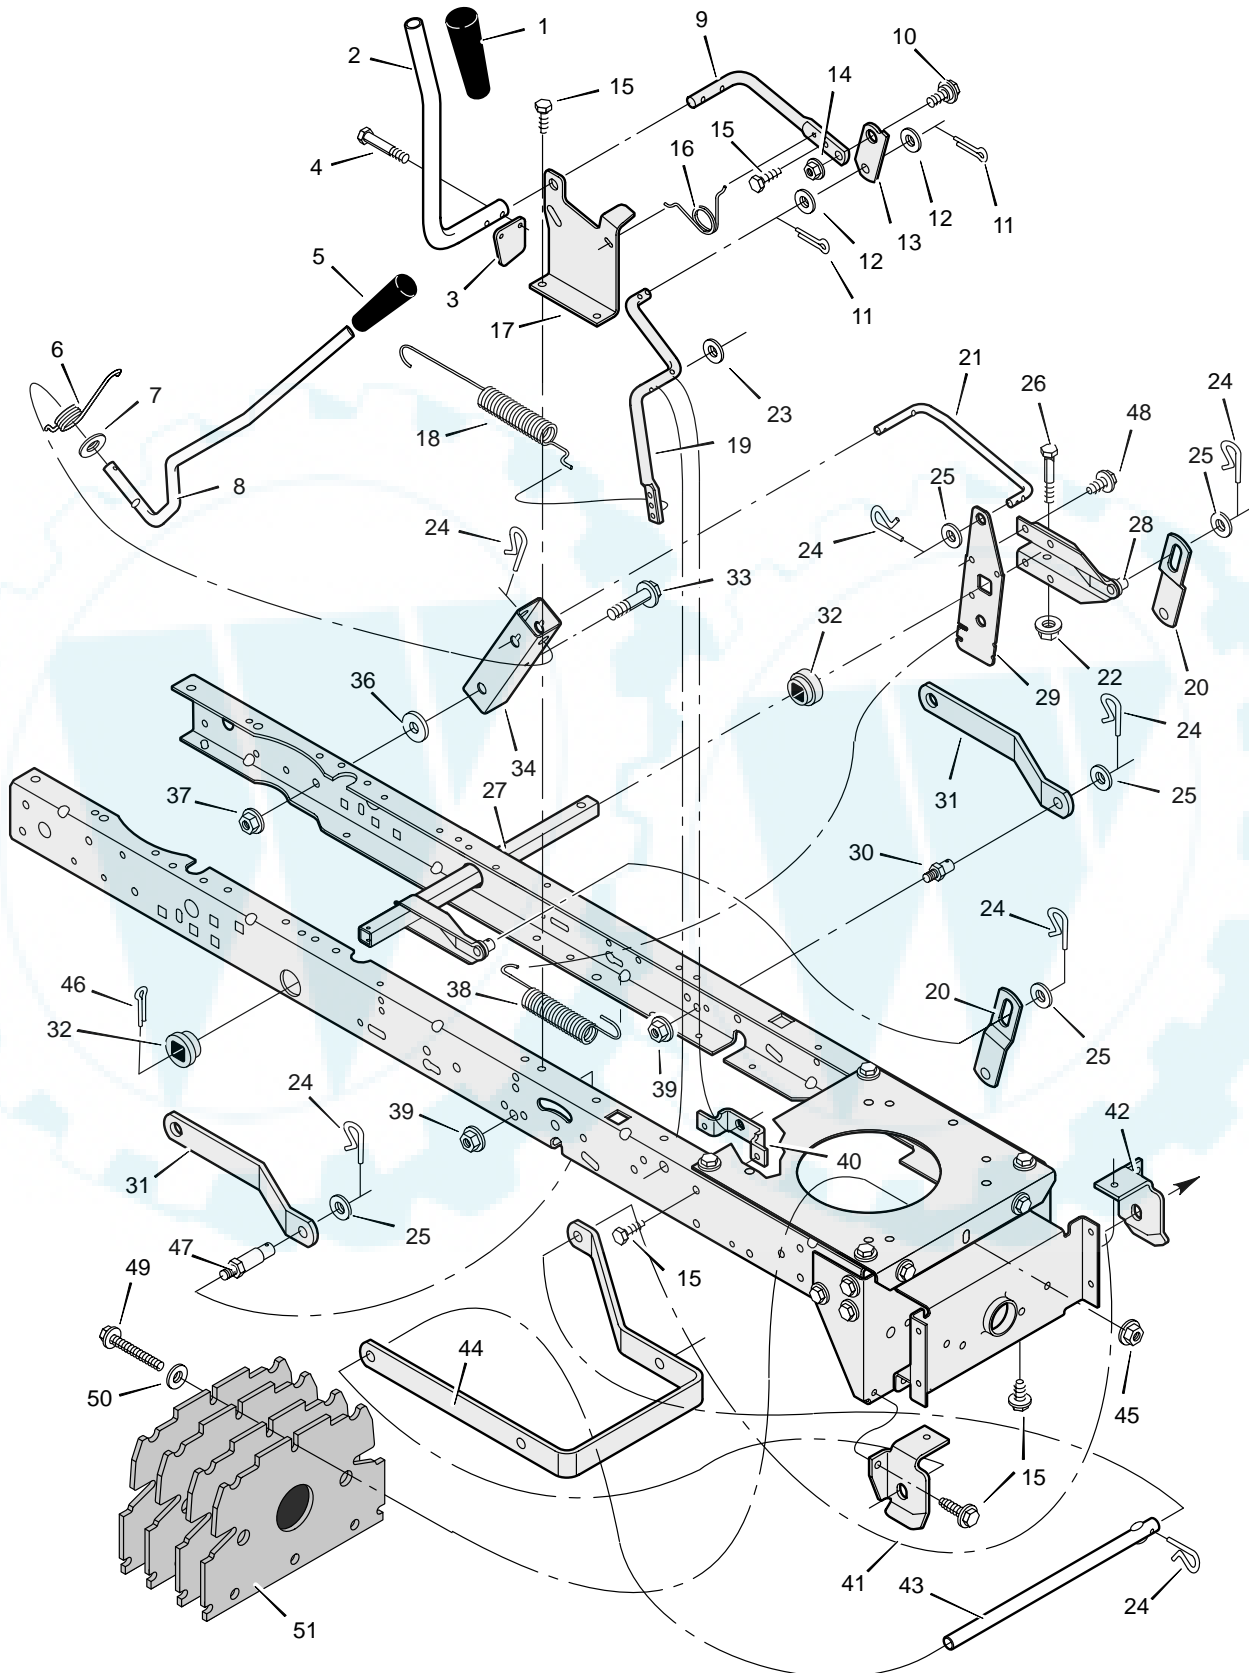

MODEL 312000x98A

**REPAIR PARTS
MOWER HOUSING SUSPENSION**

MODEL 312000x98A

REPAIR PARTS MOWER HOUSING SUSPENSION

Key No.	Description	Part No.	Key No.	Description	Part No.
1	Grip	092698	26	Bolt, Hex	001x74
2	Handle, PTO	094346 Z	27	Arm Assembly, Right Lift	690386E700
3	Pad, Switch	094022 Z	28	Arm, Right Lift	094180E700
4	Bolt	0025x3	29	Plate, Lift Arm	094030E700
5	Grip	092697	30	Pin	094067
6	Spring	166x40	31	Bracket, Rear Suspension	094055E700
7	Washer	17x103	32	Bushing, Lift Tube	094065
8	Handle, Lift	690533 Z	33	Bolt, Shoulder	009x53
9	Lever, PTO	094017 Z	34	Bracket, Pivot	094015E700
10	Bolt, Shoulder	009x39	36	Washer	17x191
11	Pin, Cotter	030x20	37	Nut, Flange	015x84
12	Washer	17x102	38	Spring	165x117
13	Link, PTO	094004 Z	39	Nut, Flange	015x68
14	Nut, Flange	015x84	40	Bracket, PTO	094005E700
15	Screw	26x249	41	Hanger, Right Deck	094026E700
16	Spring	166x39	42	Hanger, Left Deck	094027E700
17	Bracket, PTO	094018E700	43	Rod, Hanger	094158 Z
18	Spring	165x116	44	Hanger, Front	690381E700
19	Crank, PTO	690394E700	45	Nut, Flange	015x89
20	Link, Lift	094053E700	46	Pin, Cotter	030x49
21	Link, Lift Handle	094028E700	47	Pin, Threaded Shoulder	690382
22	Nut, Flange	15x118	48	Screw	26x49
23	Washer	017x57	49	Bolt, Hex	01x106
24	Pin, Hair	0031x4	50	Washer	017x38
25	Washer	017x91	51	Plate, Weight	690370E700