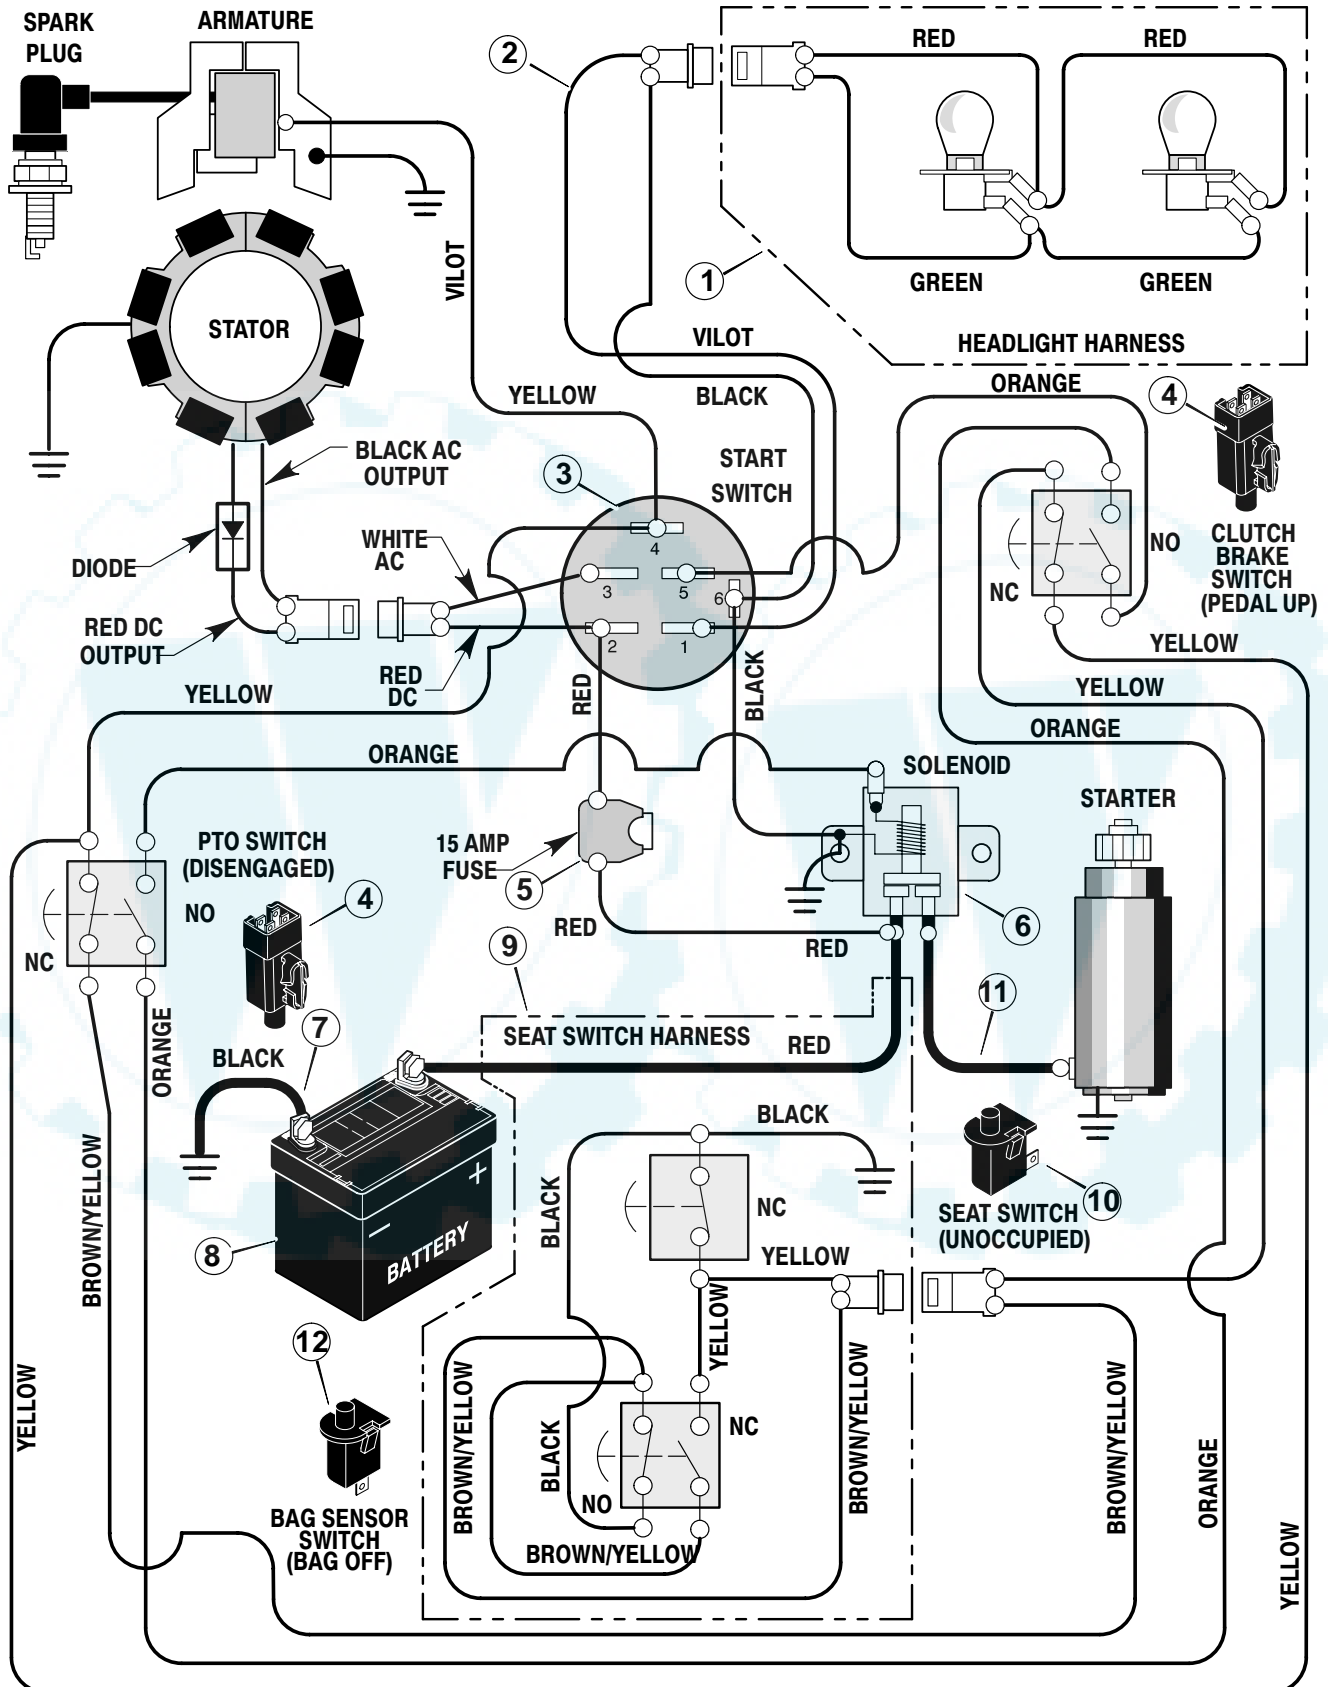

MODEL 312000x98A

**REPAIR PARTS
ENGINE MOUNT**

MODEL 312000x98A

**REPAIR PARTS
ENGINE MOUNT**

Key No.	Description	Part No.
1	Fuel Cap	092317
2	Fuel Tank	094073
3	Hose Clamp	095197
4	Fuel Line	023717
5	Hose Clamp	095197
6	Screw	26x201
7	Plate, Engine	094006E700
8	Throttle Control	091989
9	Engine	—
10	Bolt, Engine Mount	0025x7
11	Stack Pulley Assembly	690439 Z
12	Lockwasher	019x35
13	Bolt, Hex	1x140
14	Washer	17x170
15	Screw	26x249
16	Gasket	091309
17	Muffler	091271
18	Deflector, Muffler	1001350
19	Screw	26x208
20	Bolt, Hex	01x134
21	Guide, Belt	094384
22	Nut, Flange	015x79 Z
23	Guide, Belt	094066
24	Shield, Heat	091277
26	Screw	26x253
25	Spacer	093077

MODEL 312000x98A

REPAIR PARTS ELECTRICAL SYSTEM

MODEL 312000x98A

**REPAIR PARTS
ELECTRICAL SYSTEM**

Key No.	Description	Part No.
1	Harness, Light Wire	250x92
	Socket, Light	092372
	Bulb, Light	090084
2	Harness, Chassis Wire	250x93
3	Switch, Ignition	092377
	Key, Ignition	200729
	Nut, Hex	091489
	Cap, Ignition	091488
4	Switch, Limit	094136
5	Fuse	054212
	Holder, Fuse	407078
6	Solenoid	094613
	Screw, Mounting	026x229
	Locknut	15x116
7	Cable, Battery Ground	024x32
	Screw, Ground Cable	26x213
8	Battery	021075
	Bolt, Carriage	002x82
	Wingnut	14x79
9	Harness, Seat Switch Wire	250x94
10	Switch, Seat Sensor	094159
11	Cable	024x31
12	Switch, Bag Sensor	0690106