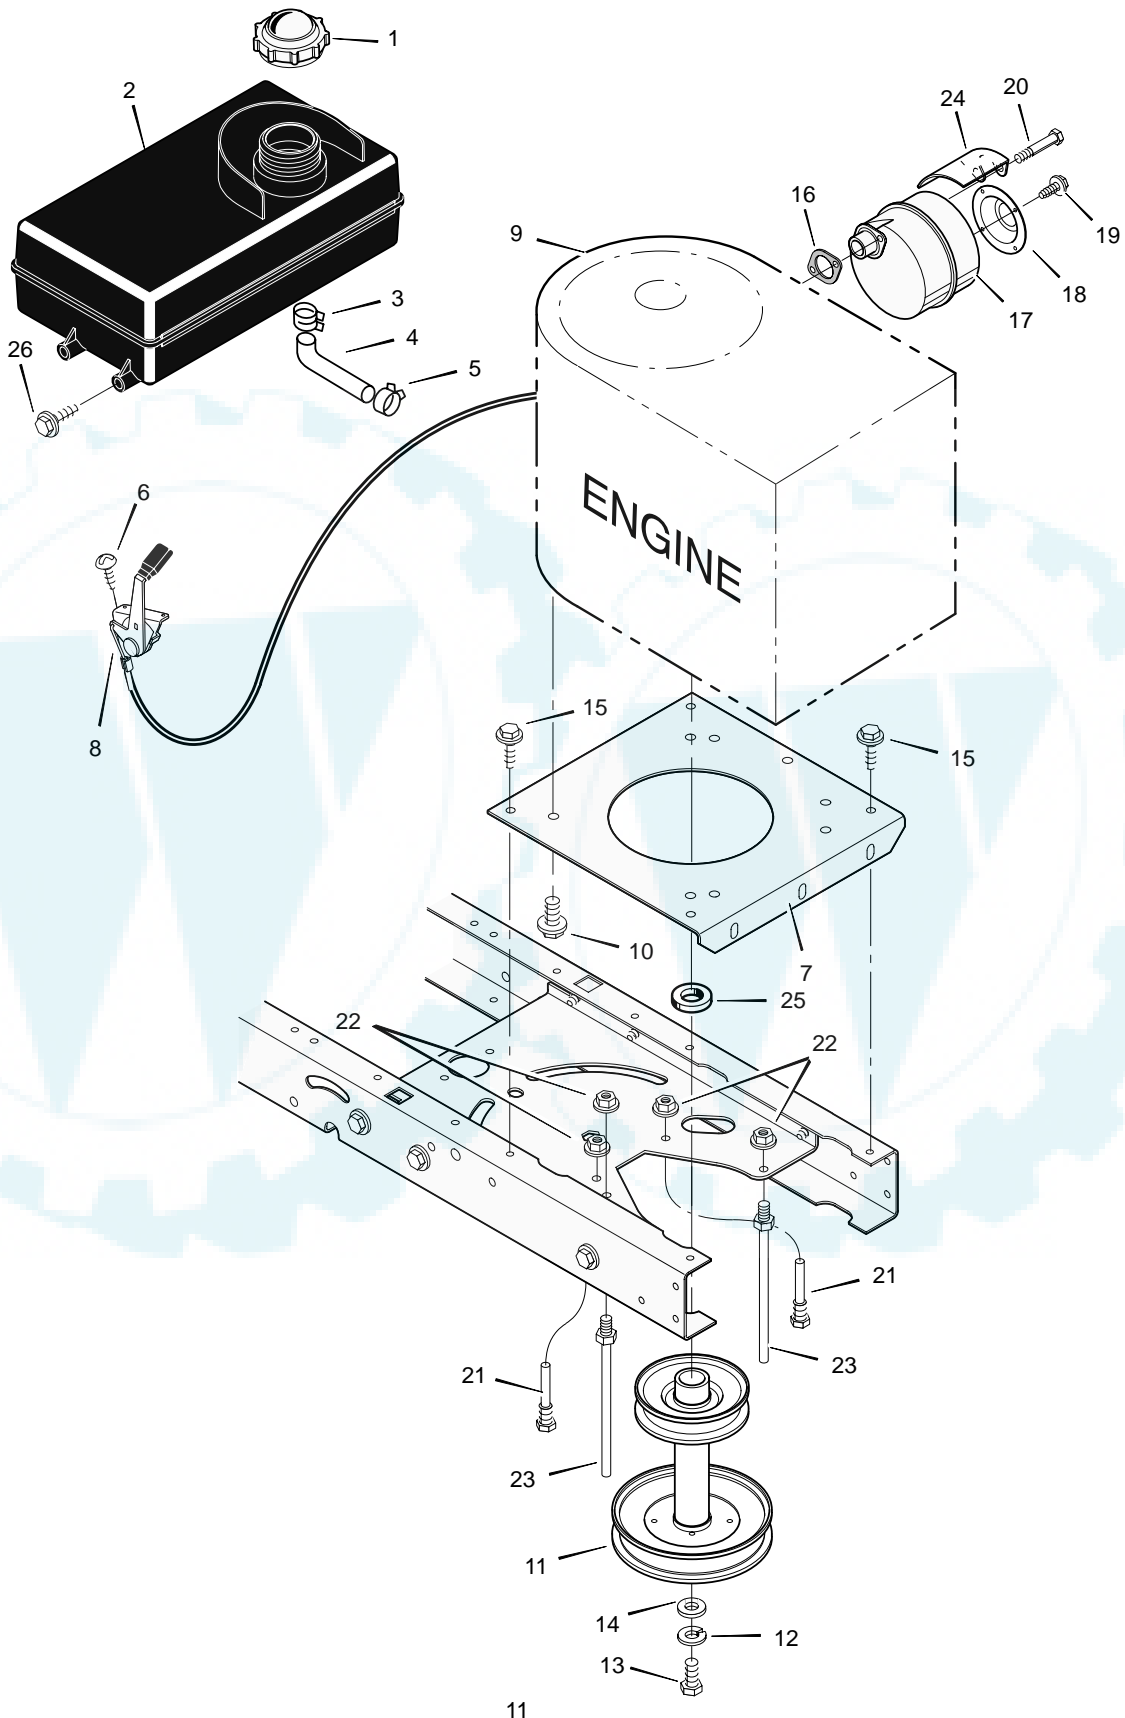

MODEL 312000x98A

**REPAIR PARTS
ENGINE MOUNT**

MODEL 312000x98A

**REPAIR PARTS
ENGINE MOUNT**

Key No.	Description	Part No.
1	Fuel Cap	092317
2	Fuel Tank	094073
3	Hose Clamp	095197
4	Fuel Line	023717
5	Hose Clamp	095197
6	Screw	26x201
7	Plate, Engine	094006E700
8	Throttle Control	091989
9	Engine	—
10	Bolt, Engine Mount	0025x7
11	Stack Pulley Assembly	690439 Z
12	Lockwasher	019x35
13	Bolt, Hex	1x140
14	Washer	17x170
15	Screw	26x249
16	Gasket	091309
17	Muffler	091271
18	Deflector, Muffler	1001350
19	Screw	26x208
20	Bolt, Hex	01x134
21	Guide, Belt	094384
22	Nut, Flange	015x79 Z
23	Guide, Belt	094066
24	Shield, Heat	091277
26	Screw	26x253
25	Spacer	093077