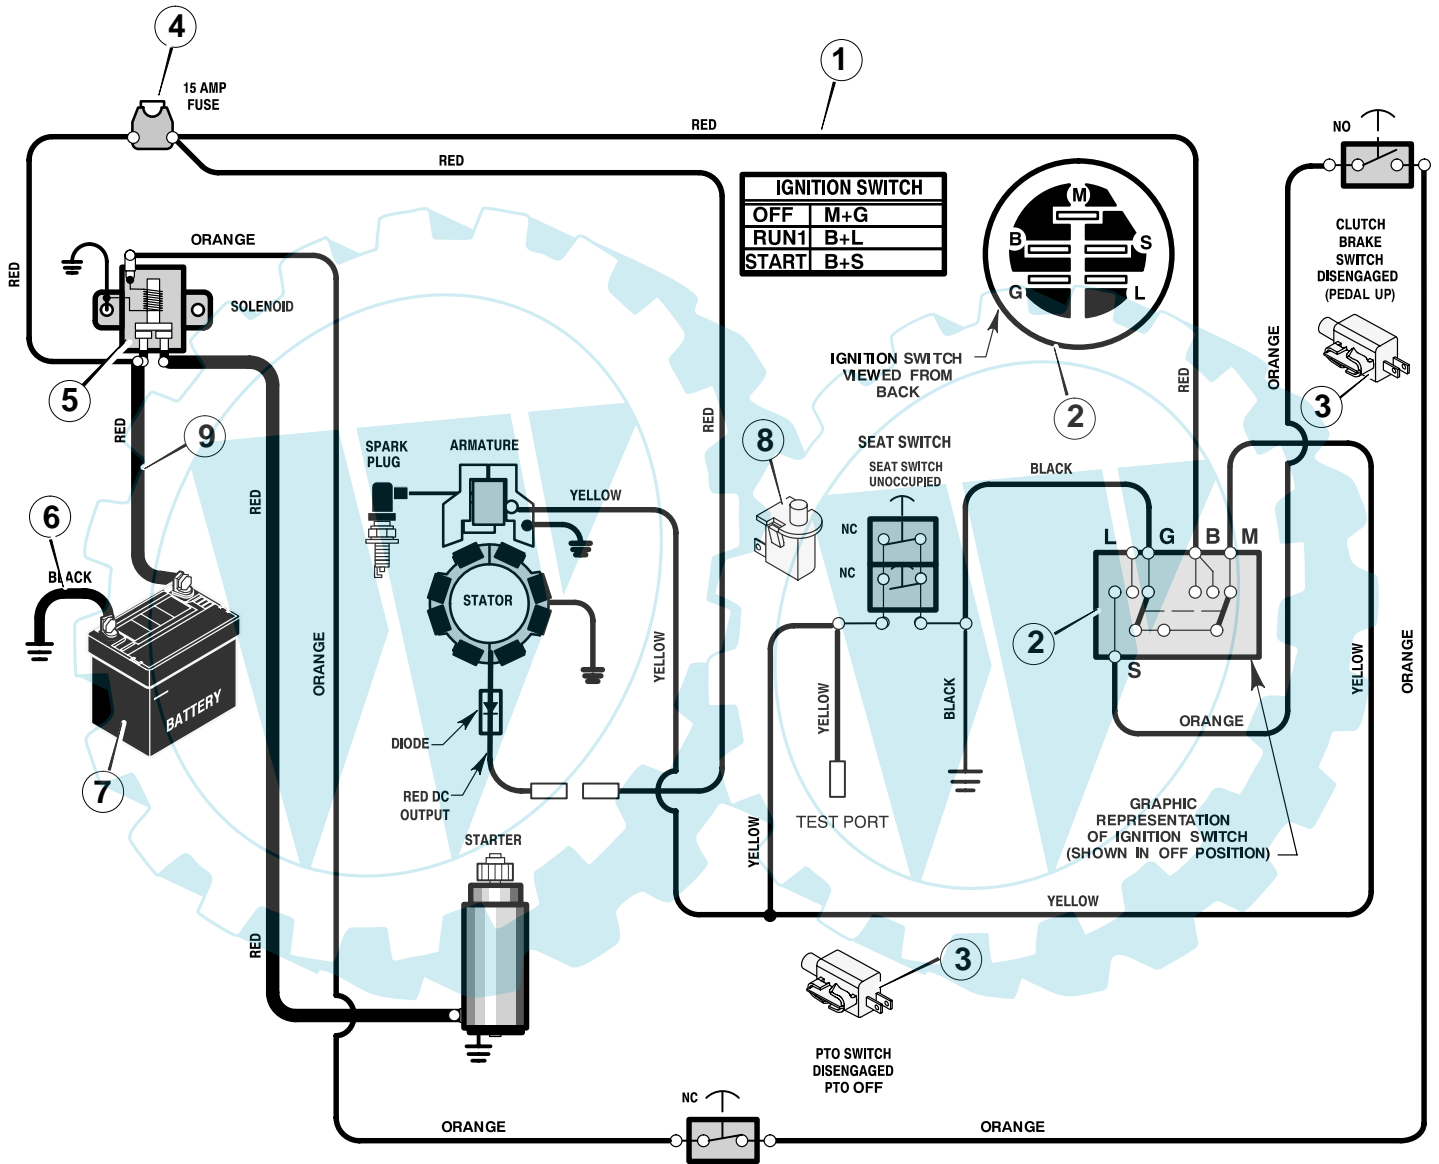

MODEL 309300x50A

REPAIR PARTS ELECTRICAL SYSTEM

MODEL 309300x50A

**REPAIR PARTS
ELECTRICAL SYSTEM**

Key No.	Description	Part No.
1	Harness, Chassis Wire	250x115
2	Switch, Ignition	1401149
	Key, Ignition	327349
3	Switch, Limit	1001575
4	Fuse	302031
	Holder, Fuse	407078
5	Solenoid	094613
	Screw, Mounting	26x229
	Locknut	15x116
6	Cable, Battery Ground	024x37
7	Battery	092739
	Bolt, Carriage	002x82
	Wingnut	014x79
8	Switch, Seat Sensor	094159
9	Cable, Red Batery	024x24
	Boot, Positive Terminal	690604