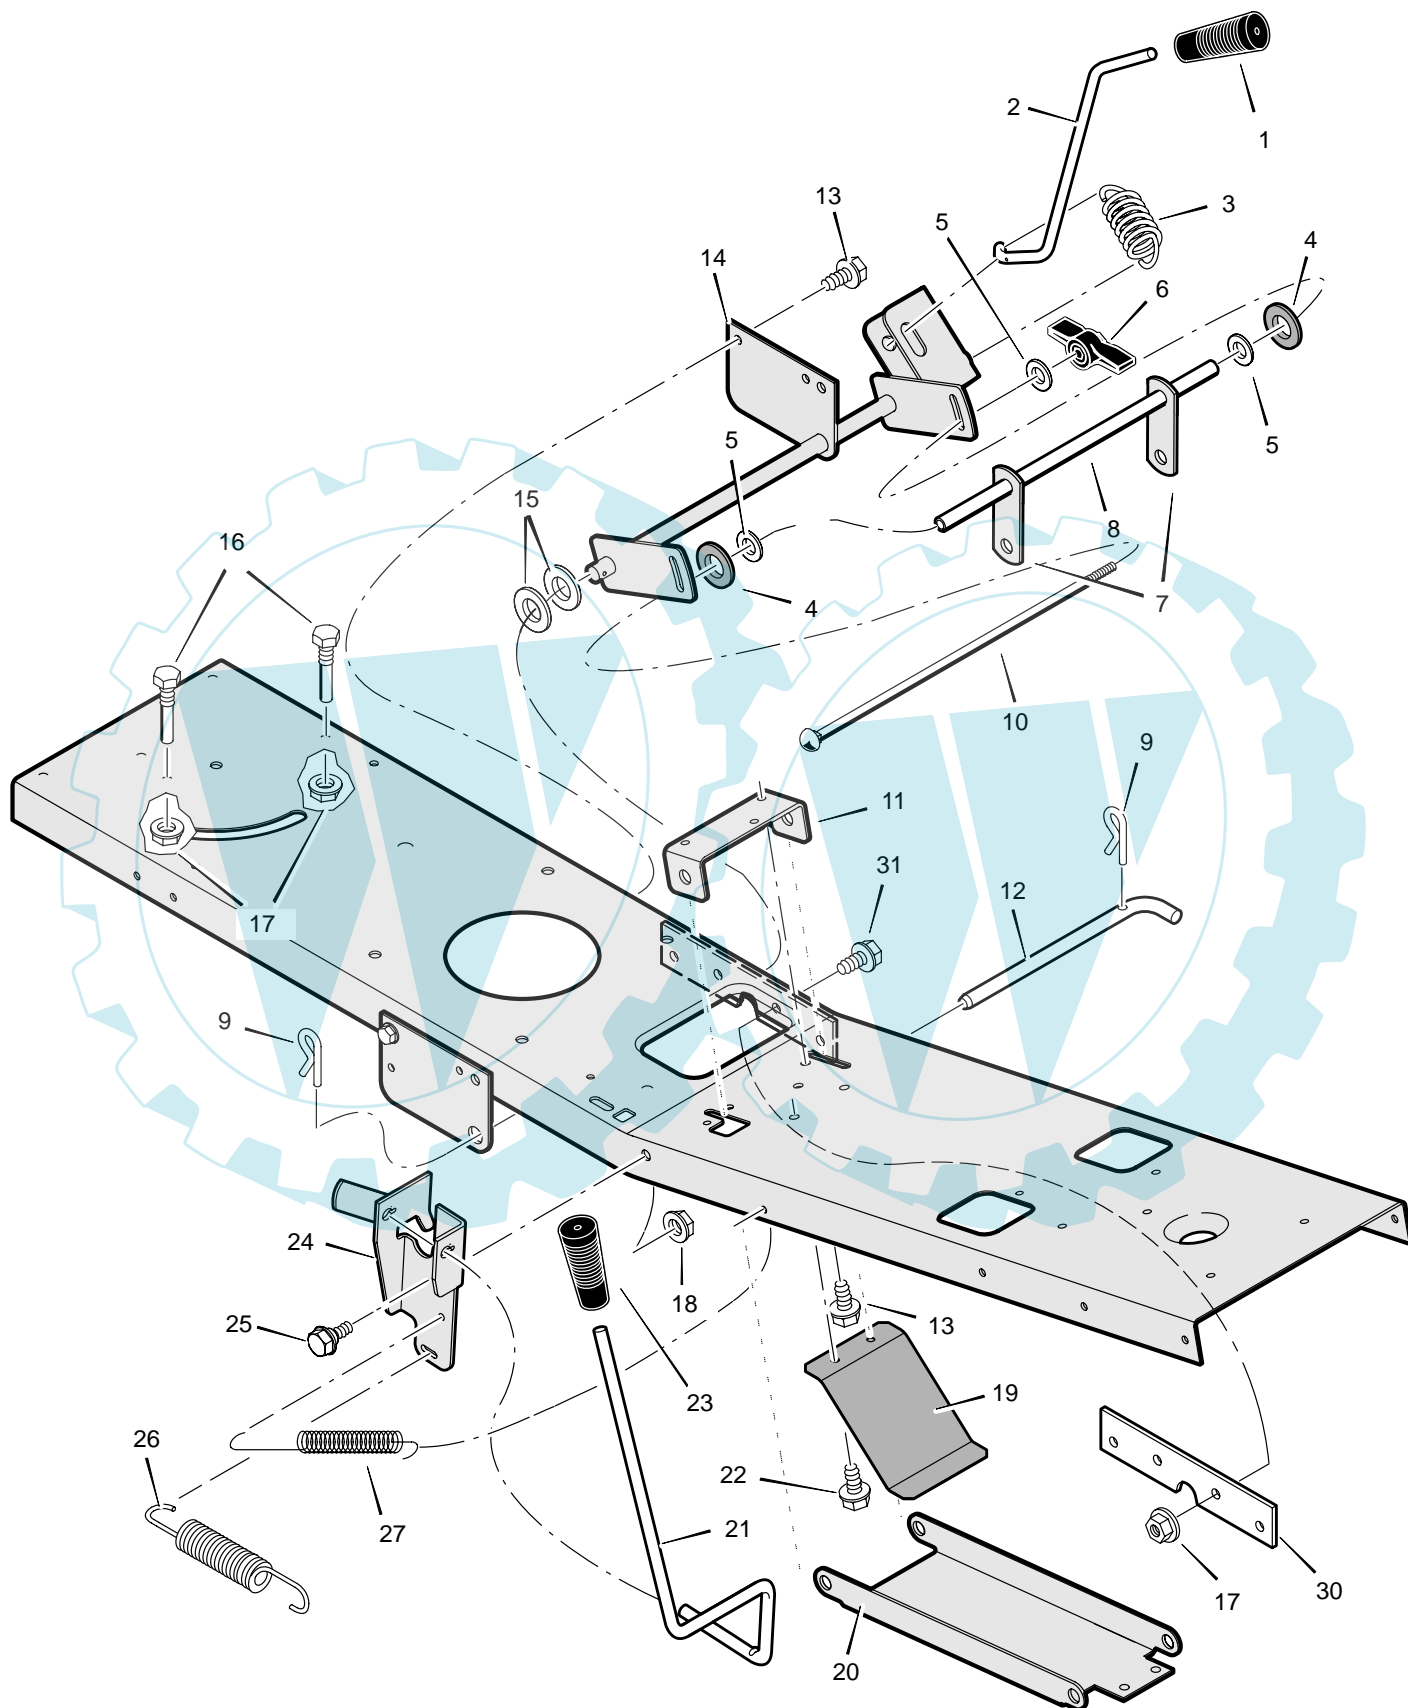

MODEL 309300x50A

REPAIR PARTS
MOWER HOUSING SUSPENSION

MODEL 309300x50A

REPAIR PARTS MOWER HOUSING SUSPENSION

Key No.	Part No.	Description	Key No.	Part No.	Description
1	092697	Grip, Lift Lever	16	093349	Screw, Guide
2	1401117	Lever, Lift	17	015x79	Nut, Flange
3	165x154	Spring, Extension	18	015x84	Nut, Flange
4	094137	Pad, Friction	19	1401147	Spring, Leaf
5	017x45	Washer	20	1401040E701	Hanger, Front
6	095004	Wingnut	21	1401116	Lever, PTO
7	1401033E701	Link, Lift	22	26x263	Screw
8	1401096	Tube, Spacer	23	094198	Grip, PTO
9	0031x4	Pin, Hair	24	1401199E701	Bracket, PTO
10	002x93	Bolt, Carriage	25	009x42	Bolt, Shoulder
11	1401030E701	Bracket, Front Hanger Pivot	26	165x157	Spring, Extension
12	1401118	Pin, Front Hanger	27	165x92	Spring, Extension
13	26x249	Screw	30	1401260	Plate, Reinforcement
14	1401129E701	Arm Assembly, Lifter	31	26x267	Screw
15	17x206	Washer