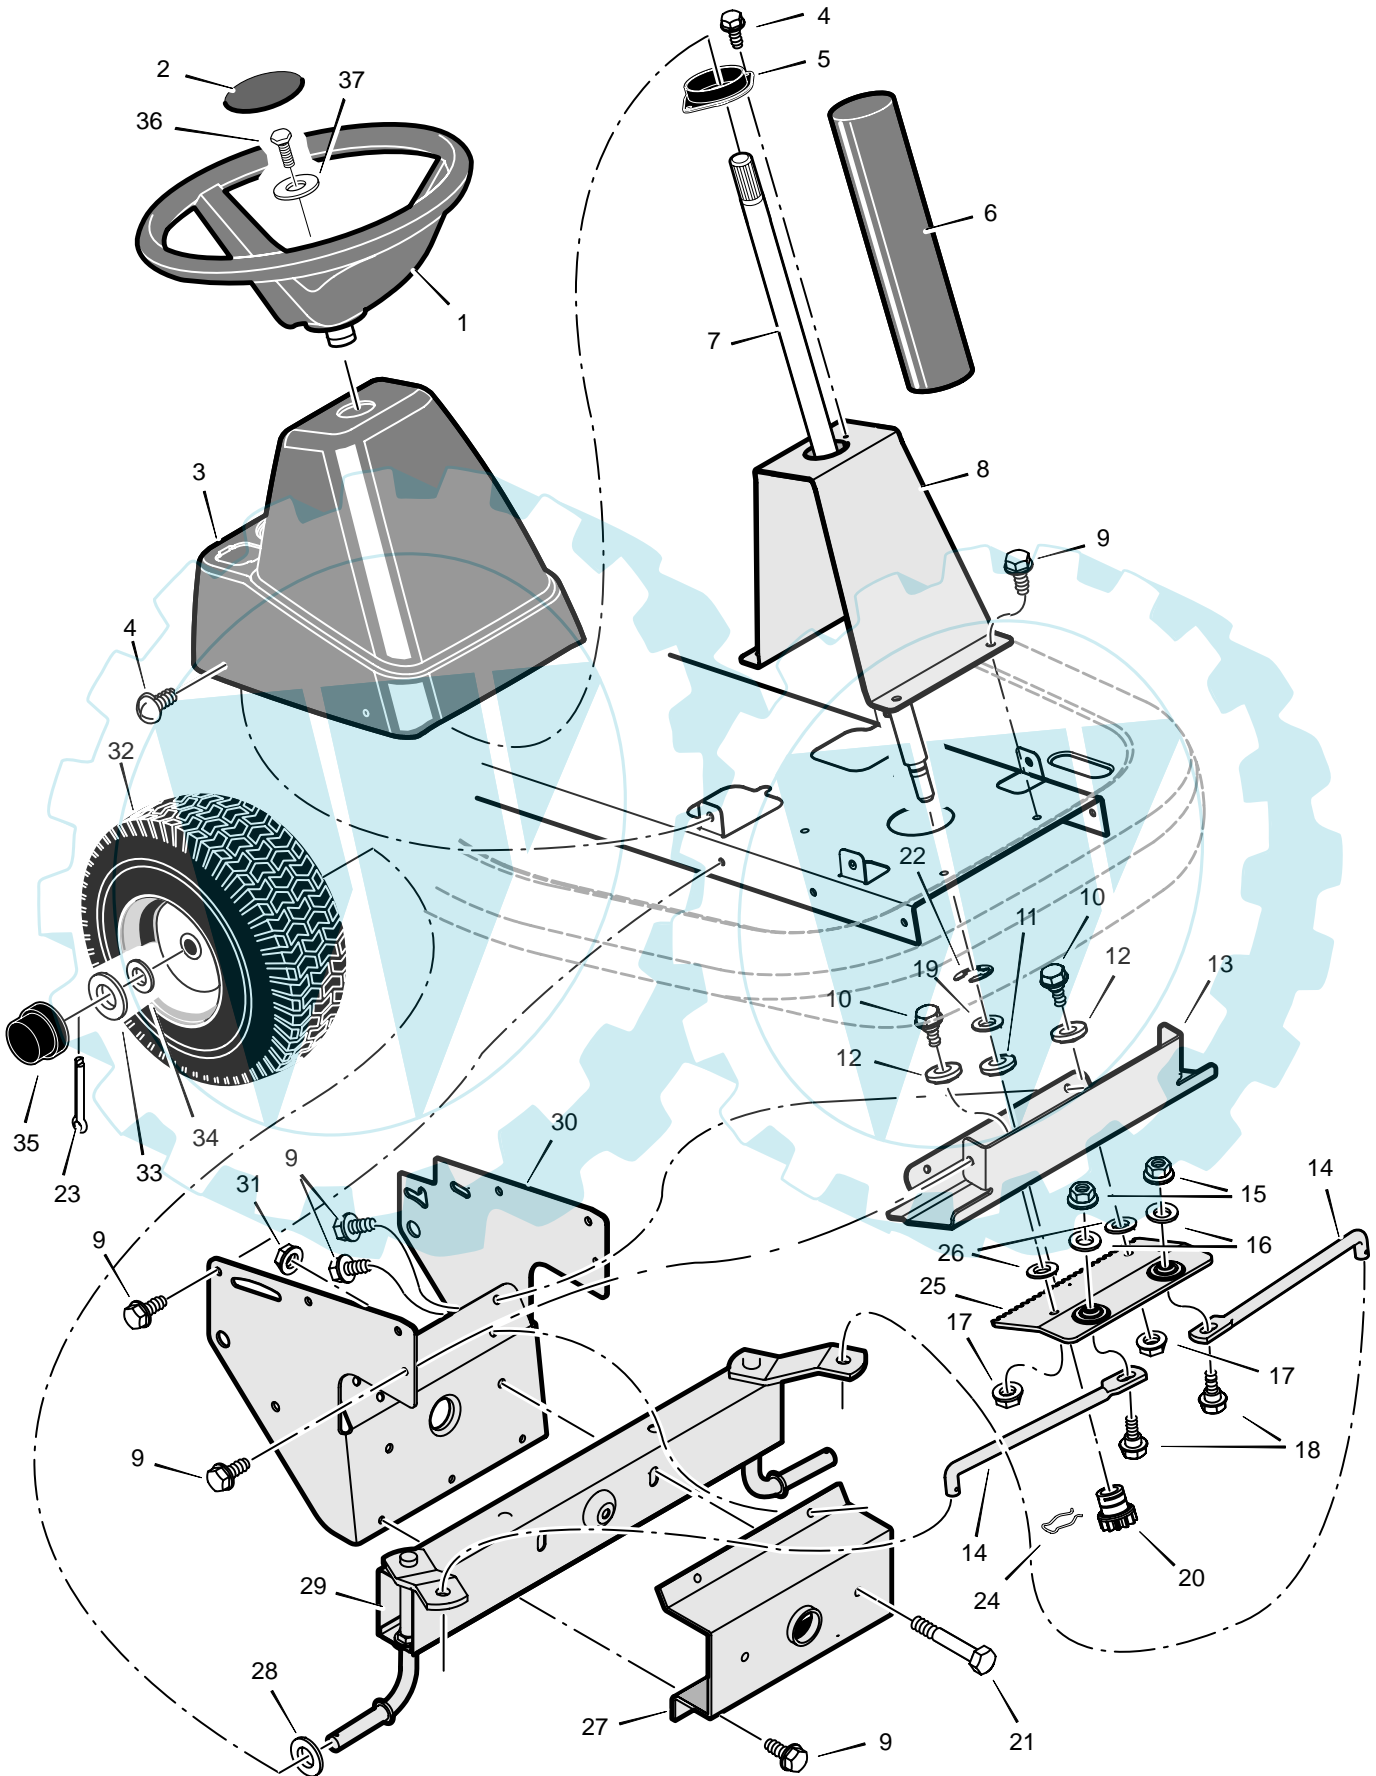

MODEL 309300x50A

REPAIR PARTS
STEERING

MODEL 309300x50A

REPAIR PARTS STEERING

Key No.	Part No.	Description	Key No.	Part No.	Description
1	095335	Wheel, Steering (Gray)	20	1401099	Gear, Pinion
2	095337	Insert, Steering	21	01x146	Bolt, Hex
3	1401045	Console, Low (Gray)	22	011x28	E-Ring, Retainer
4	26x270	Screw	23	030x35	Pin, Cotter
5	1401090	Bearing, Upper Steering	24	094131	Retainer, Spring
6	1401213	Tube, Steering (Gray)	25	1401046E701	Rack, Steering
7	1401100	Shaft, Steering	26	17x102	Washer
8	1401055E701	Support, Steering	27	1401060E701	Bracket, Axle Front
9	26x249	Screw	28	17x157	Washer
10	009x67	Bolt, Shoulder	29	1401250E701	Axle & Spindle Assembly
11	1401098	Bearing, Lower Steering	30	1401059E701	Bracket, Support
12	1401102	Roller	31	15x118	Nut, Flange
13	1401058E701	Plate, Gear Mounting	32	1401120	Wheel, Front
14	1401123E701	Link, Drag	33	17x197	Washer
15	015x84	Nut, Flange	34	17x157	Washer
16	17x104	Washer	35	094618	Cap, Hub
17	015x88	Nut, Flange	36	0025x3	Bolt
18	01x111	Bolt, Hex	37	17x146	Washer
19	17x118	Washer			