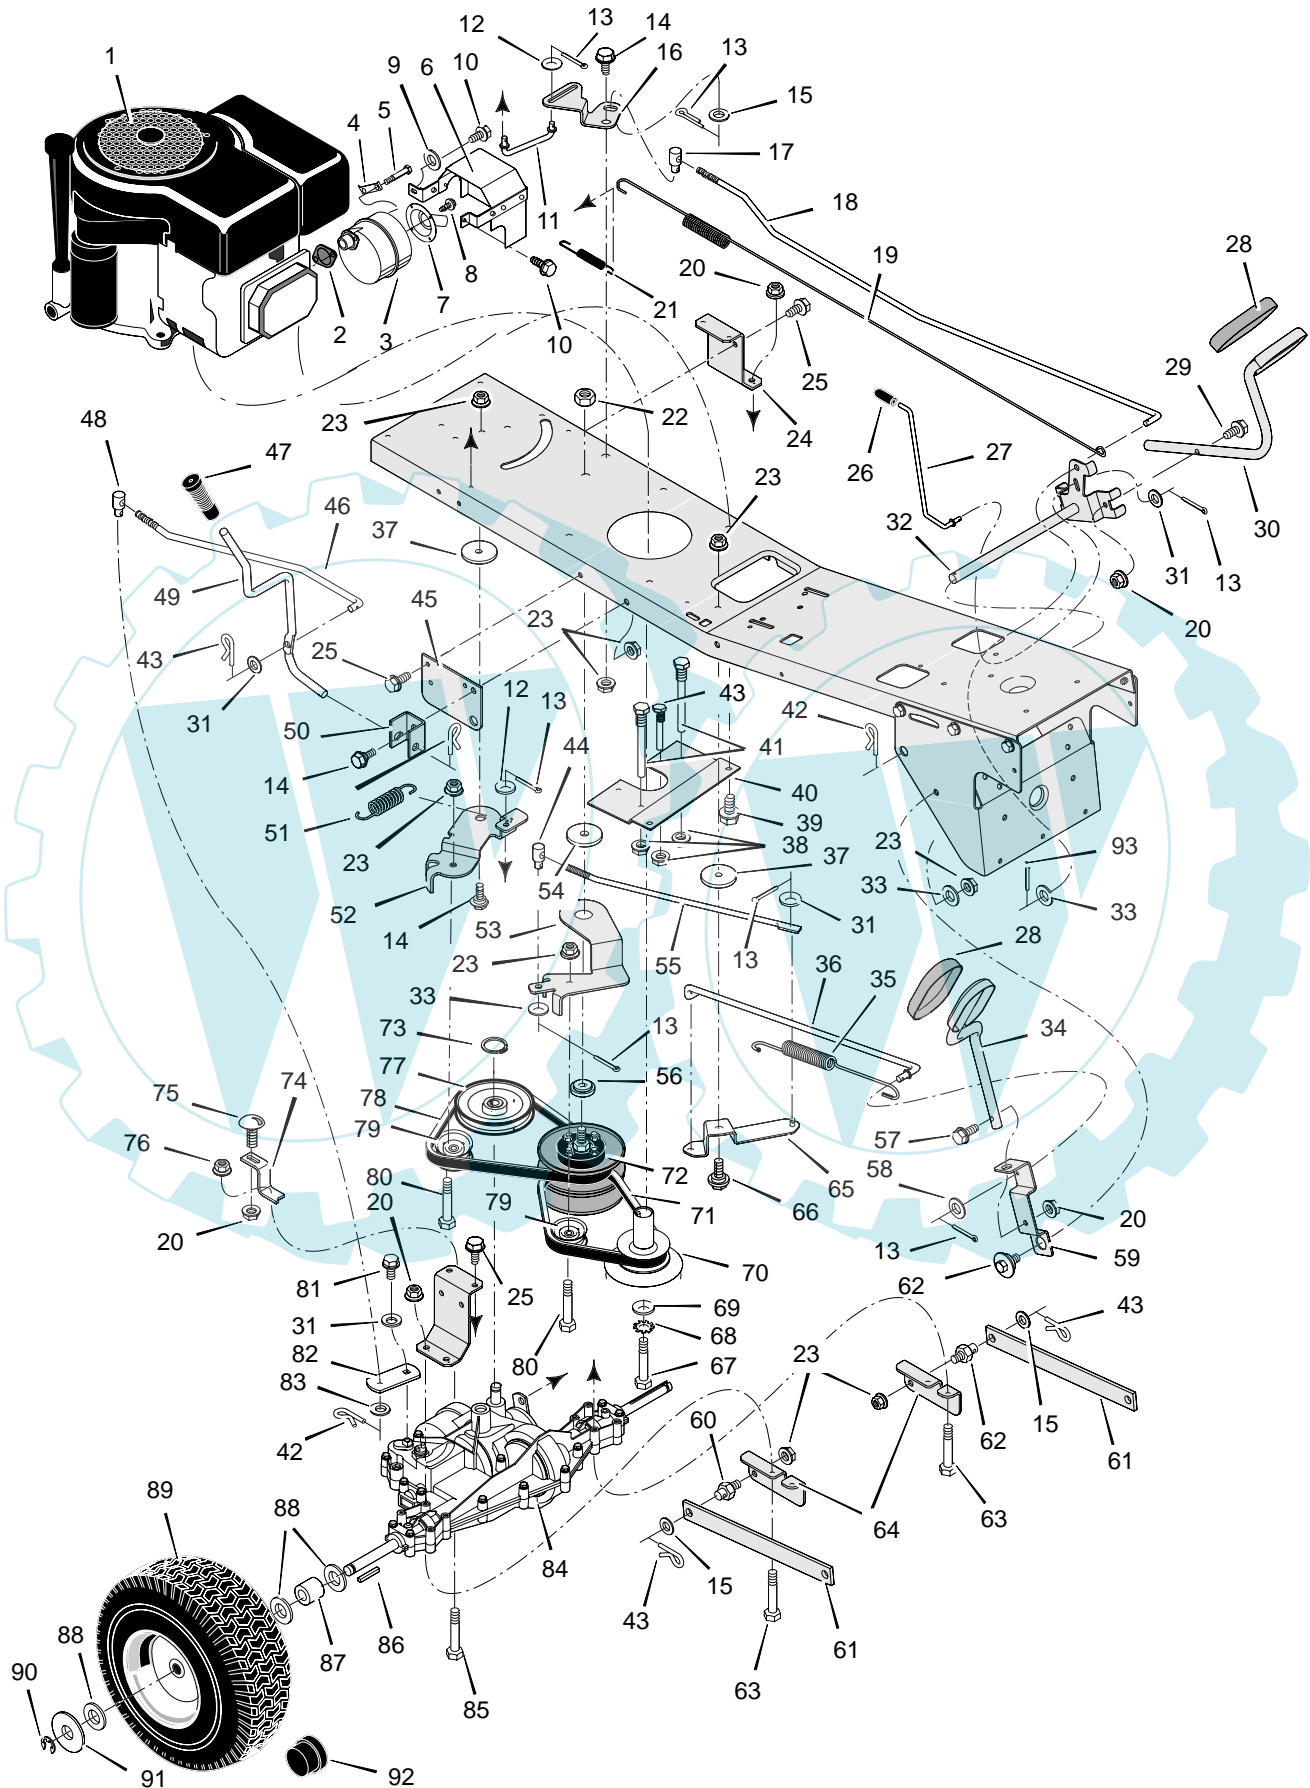

MODEL 309300x50A

REPAIR PARTS MOTION DRIVE

MODEL 309300x50A

REPAIR PARTS MOTION DRIVE

Key No.	Part No.	Description	Key No.	Part No.	Description
1	-----	Engine	49	1401111	Lever, Shift
2	091309	Gasket, Muffler	50	1401043E701	Bracket, Pivot
3	1401251	Muffler	51	165x156	Spring, Variator Drive
4	092378	Lock, Muffler Screw	52	1401131 Z	Arm, Idler
5	01x134	Bolt, Hex	53	1401132 Z	Arm, Clutch Ider
6	1401207	Shield, Heat	54	17x210 HT	Washer
7	1401204	Tube, Exhaust (Incl. w/Key 3)	55	1401136	Link, Drive
8	26x208	Screw	56	1401124	Spacer
9	018x32	Washer, Lock	57	01x139	Bolt
10	0025x2	Screw	58	017x53	Washer
11	1401170	Rod, Link	59	1401254 Z	Arm, Pedal
12	017x45	Washer	60	009x69	Bolt, Shoulder
13	030x20	Pin, Cotter	61	1401031E701	Arm, Rear
14	009x39	Bolt, Shoulder	62	094067	Pin, Threaded
15	17x102	Washer	63	01x155	Bolt, Hex
16	1401166 Z	Link, Clutch	64	1401039E701	Bracket, Rear Hanger
17	092132	Nut, Adjusting	65	1401183E701	Link Assembly, Pivot
18	1401165	Rod, Clutch Variator	66	009x15	Bolt, Shoulder
19	165x148	Spring, Brake	67	01x140	Bolt, Hex
20	015x88	Nut	68	019x35	Lockwasher
21	165x75	Spring, Brake Return	69	17x170	Washer
22	15x137	Nut	70	1401158	Pulley Stack
23	015x84	Nut	71	37x114	Belt, Primary Drive
24	1401268E701	Bracket, Transaxle –Left	72	1401035	Pulley Assembly, Variator
25	26x249	Screw	73	0011x7	Ring, Snap
26	091079	Grip	74	1401051E701	Bracket, Torque Reactor
27	1401112	Rod, Parking Brake	75	002x53	Bolt, Carriage
28	1401139	Pad, Pedal	76	015x43	Nut, Stoverlock
29	01x139	Bolt, Hex	77	1401157	Pulley, Transaxle
30	1401179E701	Rod, Clutch/Brake	78	37x115	Belt, Secondary Drive
31	017x38	Washer	79	1401156	Pulley, Idler
32	1401180E701	Rod, Clutch/Brake Pivot	80	01x111	Bolt, Hex
33	017x53	Washer	81	06x105	Cap Screw
34	1401181E701	Pedal, Variator	82	1401093 Z	Yoke, Shift
35	165x158	Spring, Return	83	17x148	Washer
36	1401142	Rod, Variator Connect	84	-----	Transaxle
37	17x174 Z	Washer	85	01x120	Bolt, Hex
38	015x79	Nut	86	056534	Key, Square
39	0025x7	Screw	87	1401103	Spacer, Rear Wheel
40	1401057E701	Plate, Belt Guide	88	17x160	Washer
41	1401105	Guide, Belt –Long	89	1401120–010	Wheel & Tire Assembly
42	0031x4	Pin, Hair	90	0011x3	E–Ring
43	1401104	Guide, Belt –Short	91	17x195	Washer
44	021920	Nut, Adjusting	92	094618	Hub Cap
45	1401032E701	Bracket, Lift Pivot	93	030x35	Pin, Cotter
46	1401122	Rod, Shift Link	94	1401260E701	Plate, Reinforcement
47	092697	Grip	95	1401268E701	Bracket, Transaxle –Right
48	1401148	Nut, Adjusting