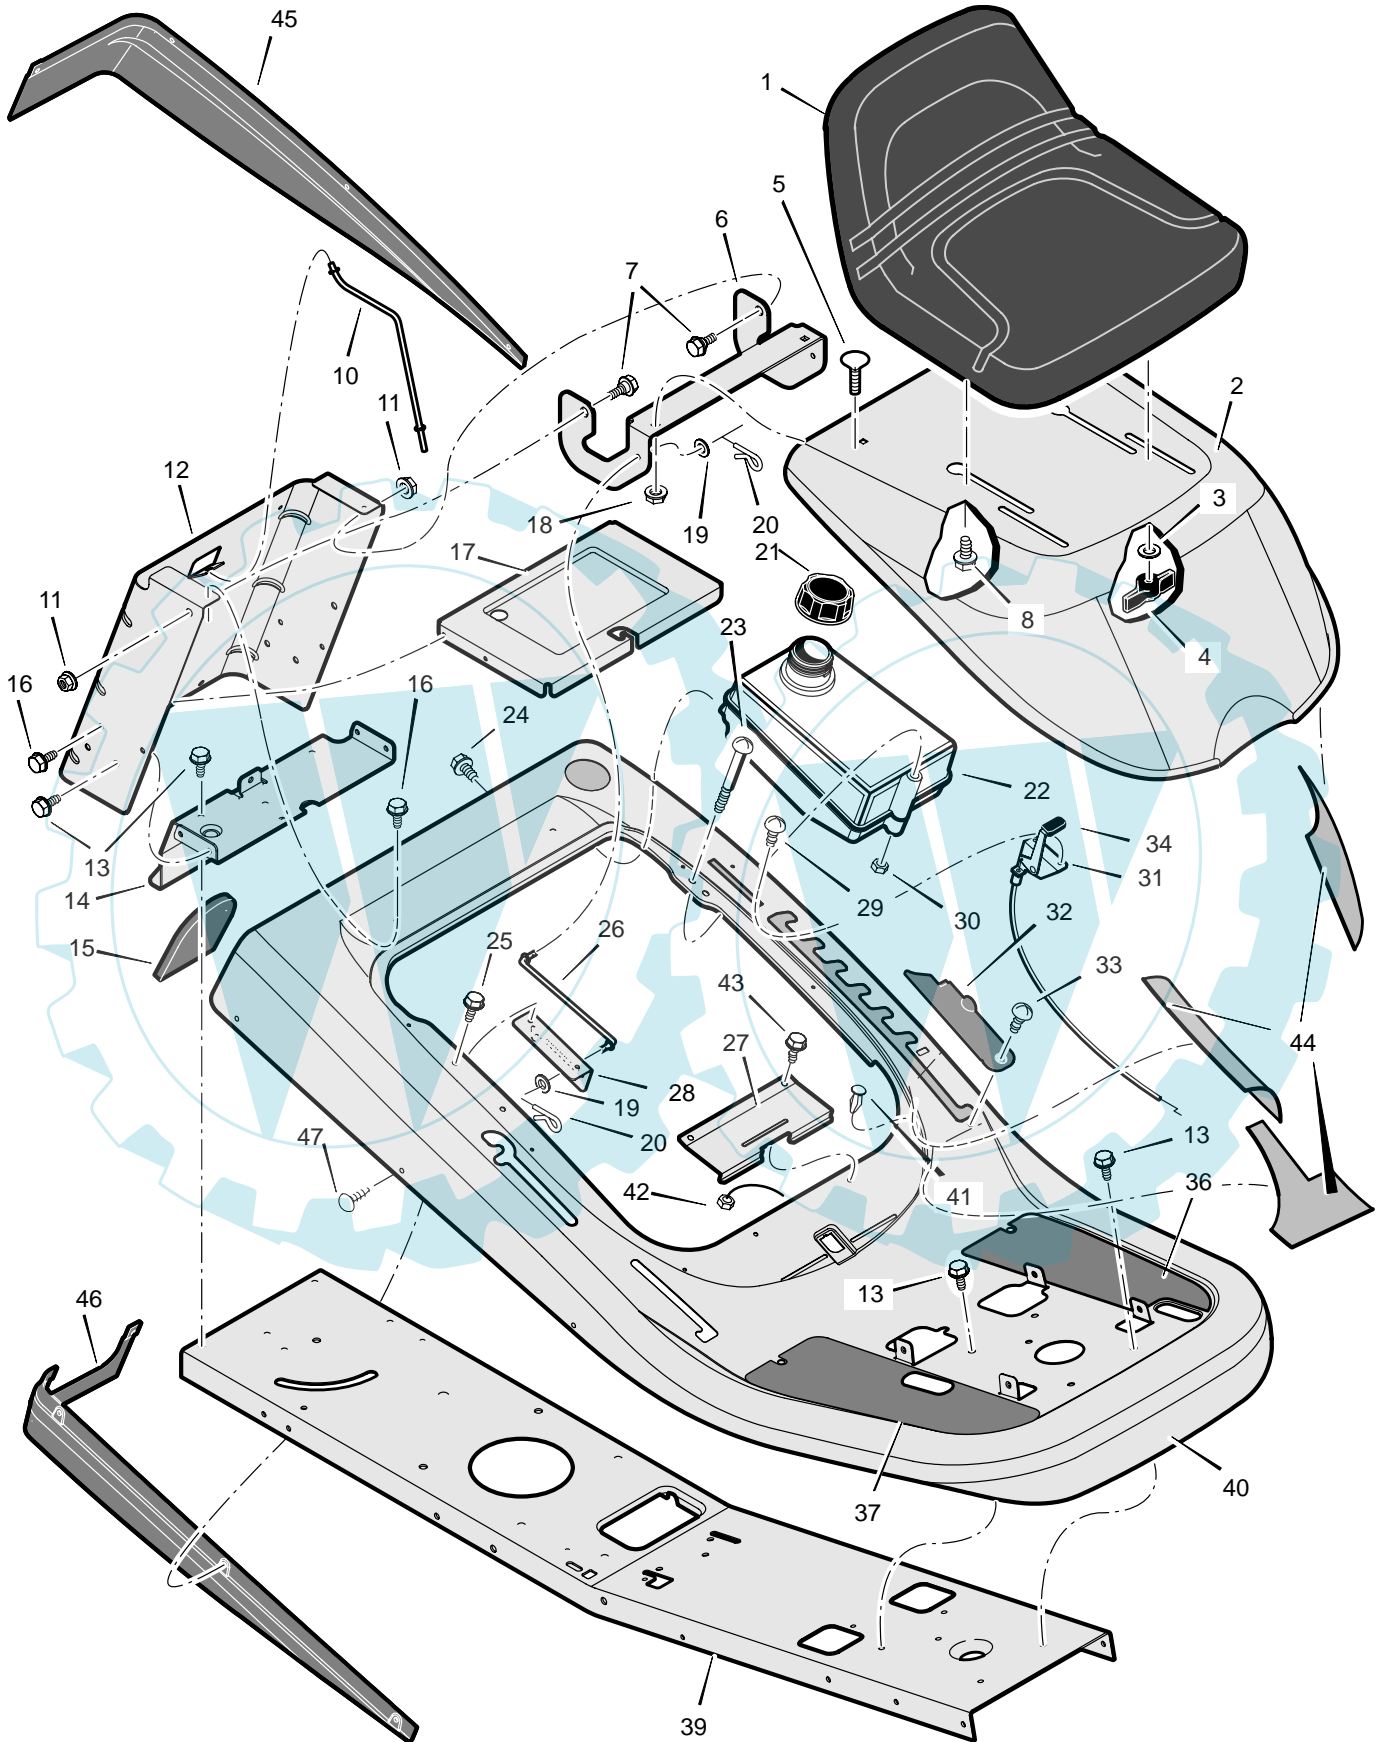

MODEL 309300x50A

REPAIR PARTS
CHASSIS & HOOD

MODEL 309300x50A

REPAIR PARTS CHASSIS & HOOD

Key No.	Part No.	Description	Key No.	Part No.	Description
1	690567	Seat	24	26x253	Screw
2	1401027E245	Hood	25	26x263	Screw
3	017x47	Washer	26	1401110	Rod, Hood Prop
4	1001054	Bolt, Wing	27	1401282	Spring, Seat Deck
5	002x53	Bolt, Carriage	28	1401297E701	Bracket, Prop Rod
6	1401036E701	Bracket, Hinge	29	26x201	Screw
7	009x29	Bolt, Shoulder	30	15x116	Nut, NY-Lock
8	009x56	Bolt, Shoulder	31	1401248	Control, Throttle
10	1401113	Rod, Battery	32	1401214	Cover, Detent (Gray)
11	015x84	Nut, Flange	33	009x47	Bolt, Shoulder
12	1401025E701	Plate, Rear	36	1401233	Footmat, Left
13	26x249	Screw	37	1401232	Footmat, Right
14	1401050E701	Plate, Hitch	39	1401256E701	Frame
15	1401212	Cover	40	1401085E245	Deck, Seat
16	26x263	Screw	41	094744	Bumper
17	1401076E701	Tray, Battery	42	15x116	Nut *
18	015x79	Nut, Flange	43	0025x2	Screw
19	017x37	Washer	44	7601036	Kit, Foil Heat Shield
20	0031x6	Pin, Cotter	45	1401075	Trim, Left (Gray)
21	092317	Cap, Fuel Tank *	46	1401074	Trim, Right (Gray)
22	7601045	Tank, Fuel	47	0193x1	Fastener, Panel
23	06x111	Screw *	--	F-030604L	Book, Instruction