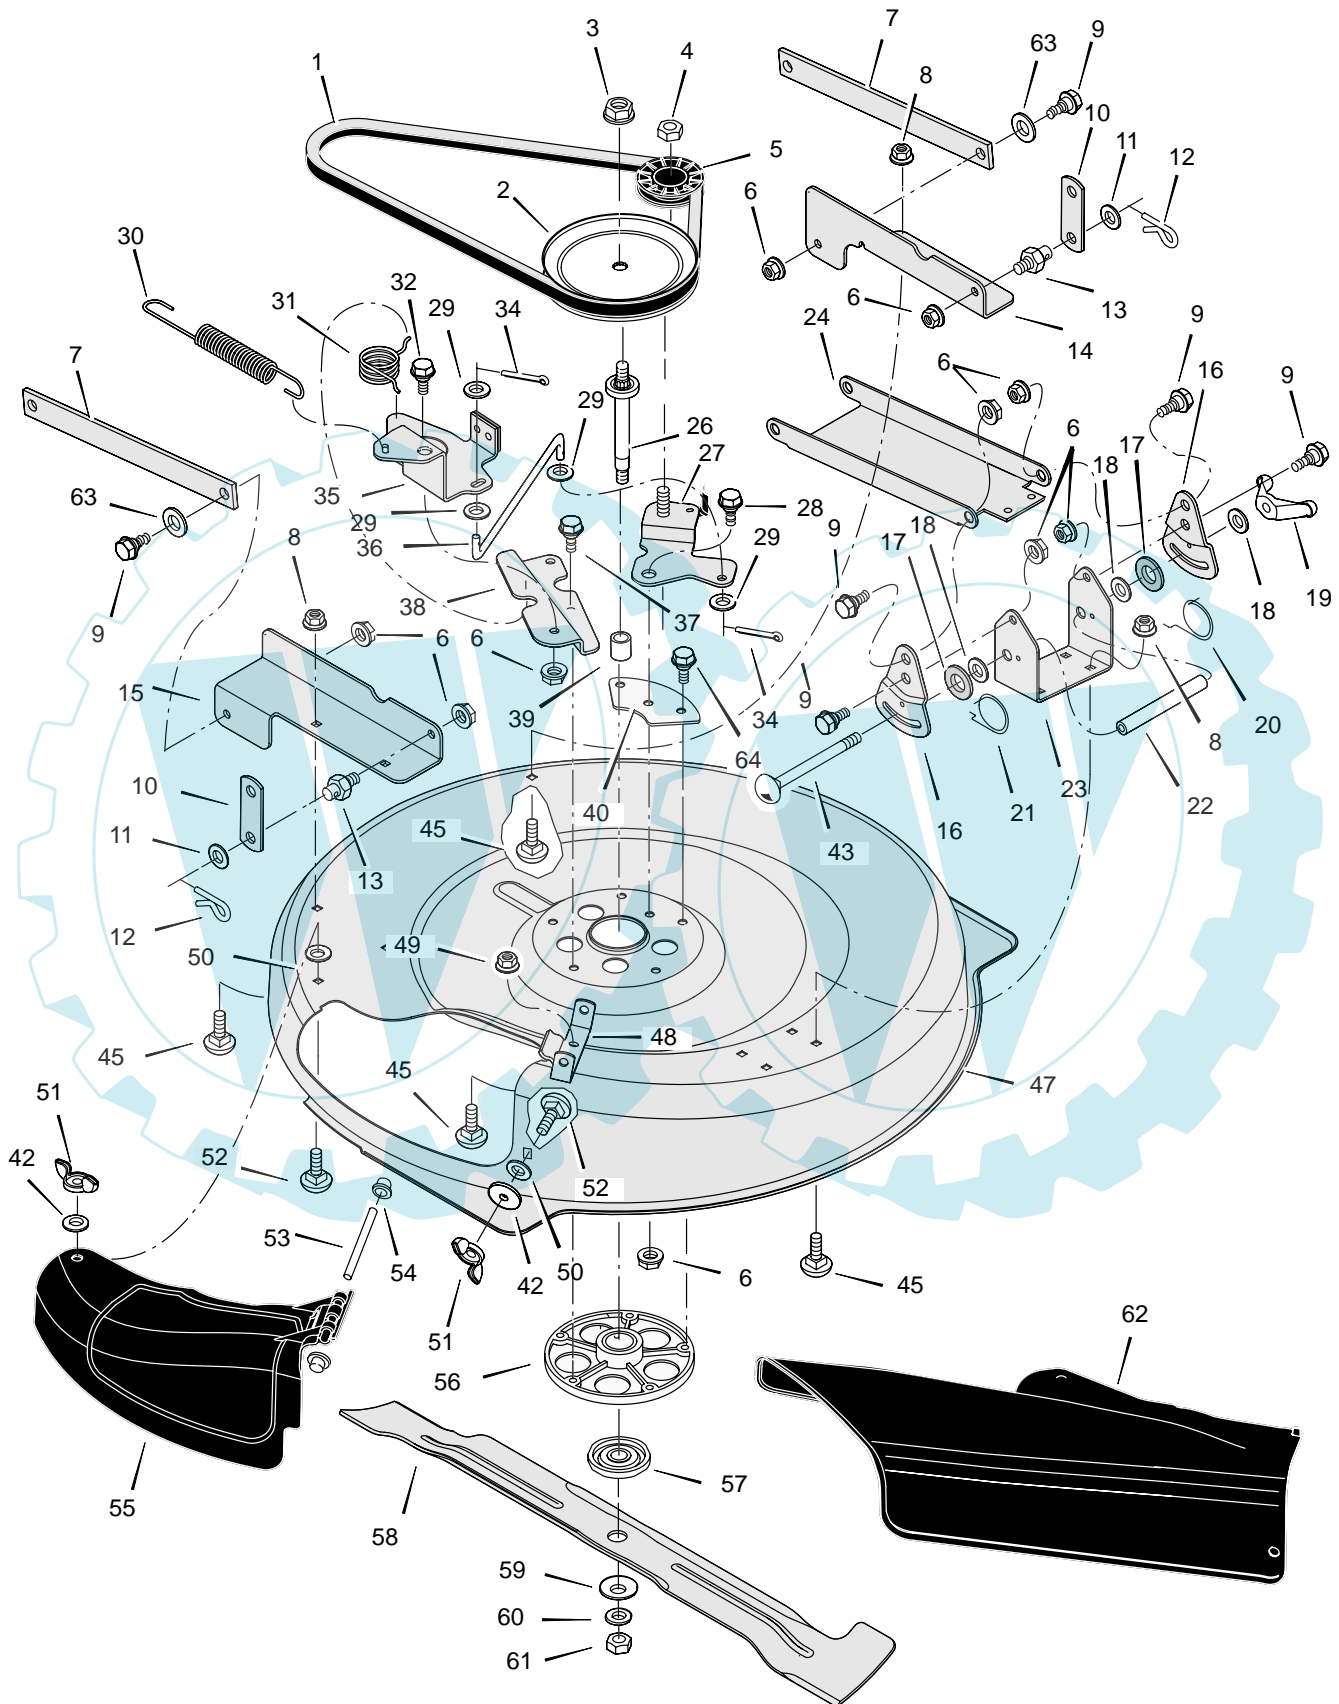

MODEL 309300x50A

REPAIR PARTS MOWER HOUSING

MODEL 309300x50A

REPAIR PARTS MOWER HOUSING

Key No.	Part No.	Description	Key No.	Part No.	Description
1	37x111	Belt, Blade Drive	32	009x42	Bolt, Shoulder
2	1401092	Pulley, Input	34	030x20	Pin, Cotter
3	15x140	Locknut	35	1401185E701	Arm Assembly, Brake
4	015x98	Nut, Flange	36	1401119	Link, Idler Arm
5	1401252	Pulley, Idler	37	0025x7	Bolt
6	015x84	Nut, Flange	38	1401052E701	Bracket, Brake Mounting
7	1401031E701	Arm, Rear	39	1401094	Spacer, Jackshaft
8	015x79	Nut, Flange	40	1401259 Z	Plate, Idler Mounting
9	009x58	Bolt, Shoulder	42	019x45	Washer
10	1401033E701	Link, Lift	43	002x94	Bolt, Carriage
11	17x102	Washer	45	002x53	Bolt, Carriage
12	0031x4	Pin, Hair	47	1401036E701	Housing, Blade
13	094067	Pin, Threaded Shoulder	48	1401106E701	Hinge, Mulching Cover
14	1401047E701	Bracket, Left Rear	49	015x88	Nut, Flange
15	1401296E701	Bracket, Right Rear	50	028x76	Nut, Speed
16	1401038E701	Plate, Adjustment	51	014x86	Wingnut
17	094137	Pad, Friction	52	002x74	Bolt, Carriage
18	017x45	Washer	53	094957 Z	Rod, Chute Deflector
19	095004	Wingnut	54	028x23	Cap, Push
20	166x43	Spring, Left Torsion	55	1401080	Cover, Mulch
21	166x42	Spring, Right Torsion	56	094305	Mandrel Housing
22	1401095	Tube, Spacer	57	1001035	Adapter, Blade
23	1401037E701	Bracket, Deck	58	1401079E701	Blade
24	1401040E701	Hanger, Front	59	17x166	Washer, Cup
26	1401065	Shaft, Splined	60	17x165	Washer
27	1401258E701	Arm Assembly, Idler	61	15x100	Nut, Blade Mount
28	009x39	Bolt, Shoulder	62	1401081	Deflector, Chute
29	017x47	Washer	63	002x74	Bolt, Carriage
30	165x157	Spring, Extension	64	001x84	Bolt
31	166x46	Spring, Torsion	1-64	7601035	Complete Mower Deck Assy.