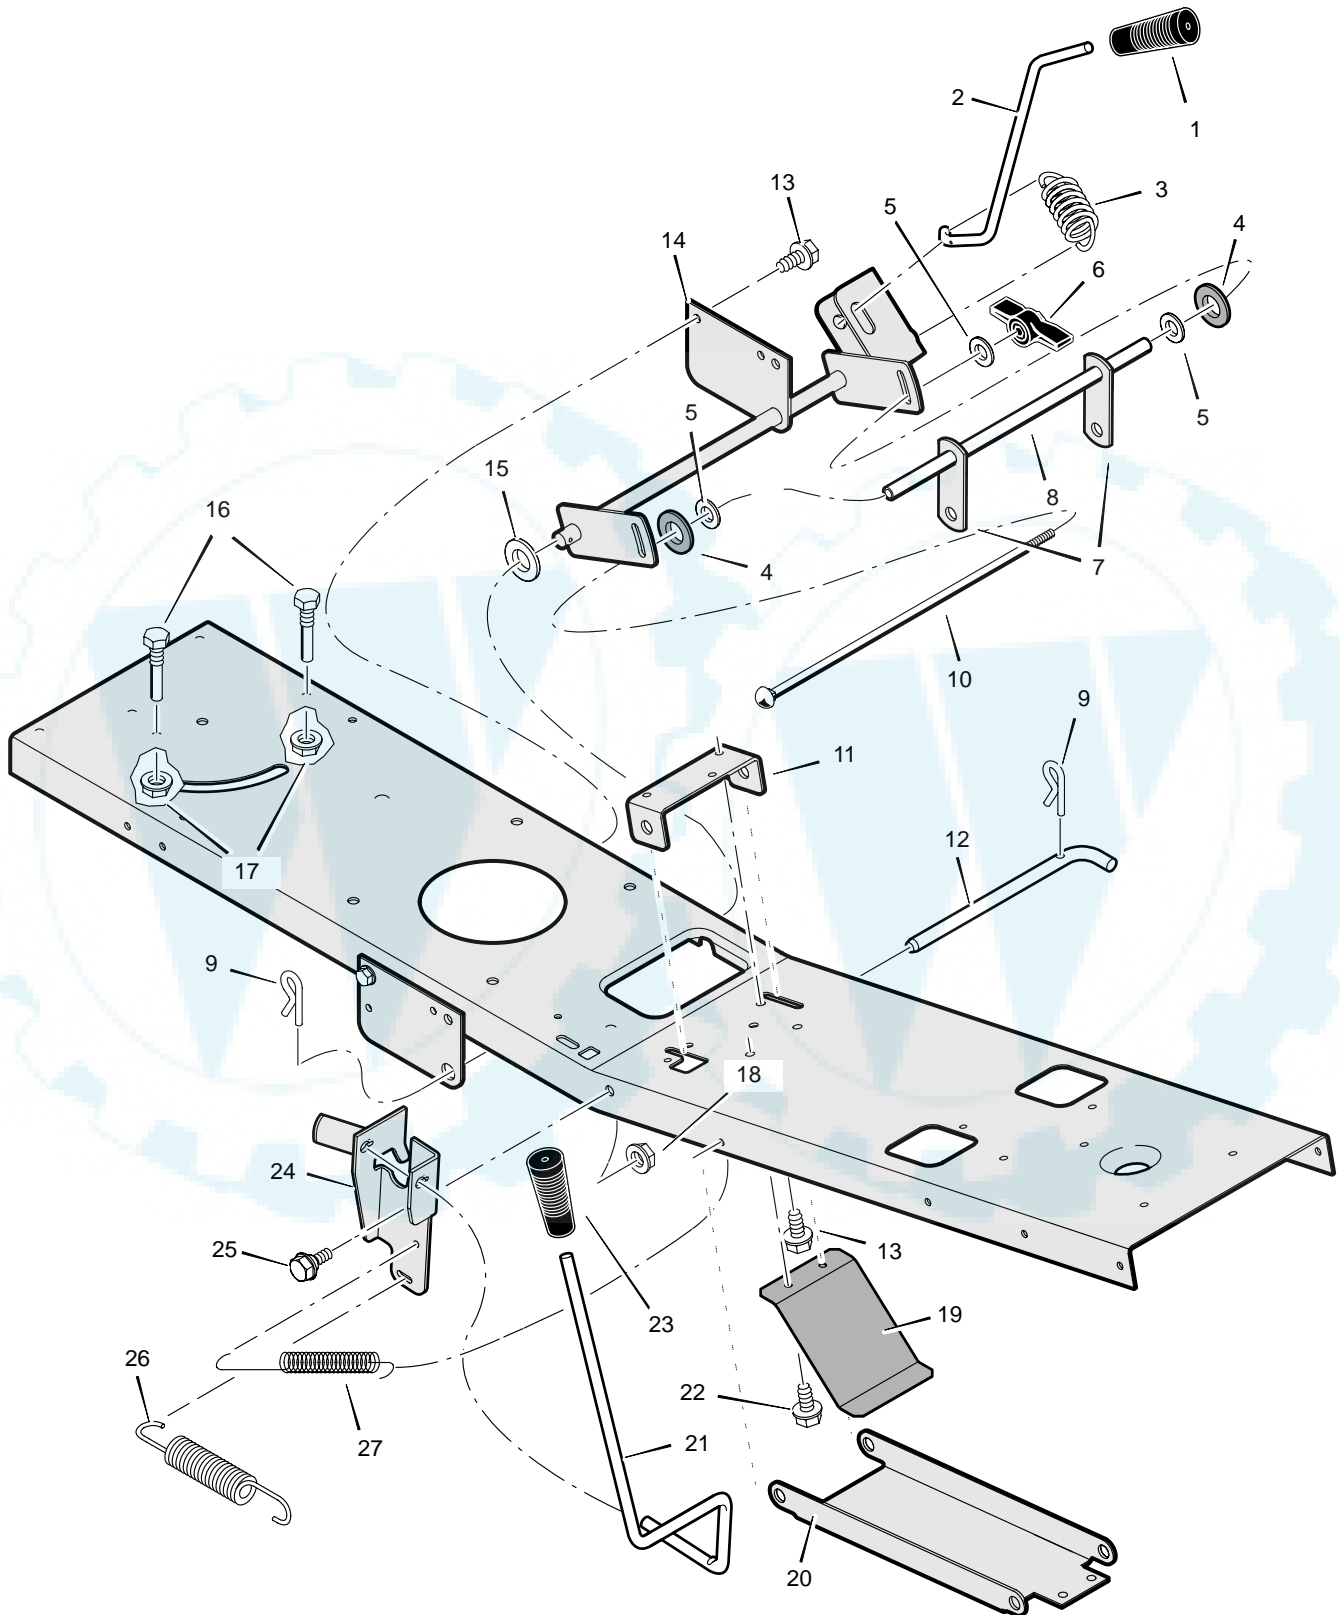

MODEL 309029x68A

**REPAIR PARTS
MOWER HOUSING SUSPENSION**

MODEL 309029x68A

**REPAIR PARTS
MOWER HOUSING SUSPENSION**

Key No.	Description	Part No.	Key No.	Description	Part No.
1	Grip, Lift Lever	092697	15	Washer	17x165
2	Lever, Lift	1401117	16	Screw, Guide	093349
3	Spring, Extension	165x154	17	Nut, Flange	015x79
4	Pad, Friction	094137	18	Nut, Flange	015x84
5	Washer	017x45	19	Spring, Leaf	1401147
6	Wingnut	095004	20	Hanger, Front	1401040E701
7	Link, Lift	1401033E701	21	Lever, PTO	1401116
8	Tube, Spacer	1401096	22	Screw	26x263
9	Pin, Hair	0031x4	23	Grip, PTO	094198
10	Bolt, Carriage	002x93	24	Bracket, PTO	1401199E701
11	Bracket, Front Hanger Pivot	1401030E701	25	Bolt, Shoulder	009x42
12	Pin, Front Hanger	1401118	26	Spring, Extension	165x157
13	Screw	26x249	27	Spring, Extension	165x92
14	Arm Assembly, Lifter	1401129E701