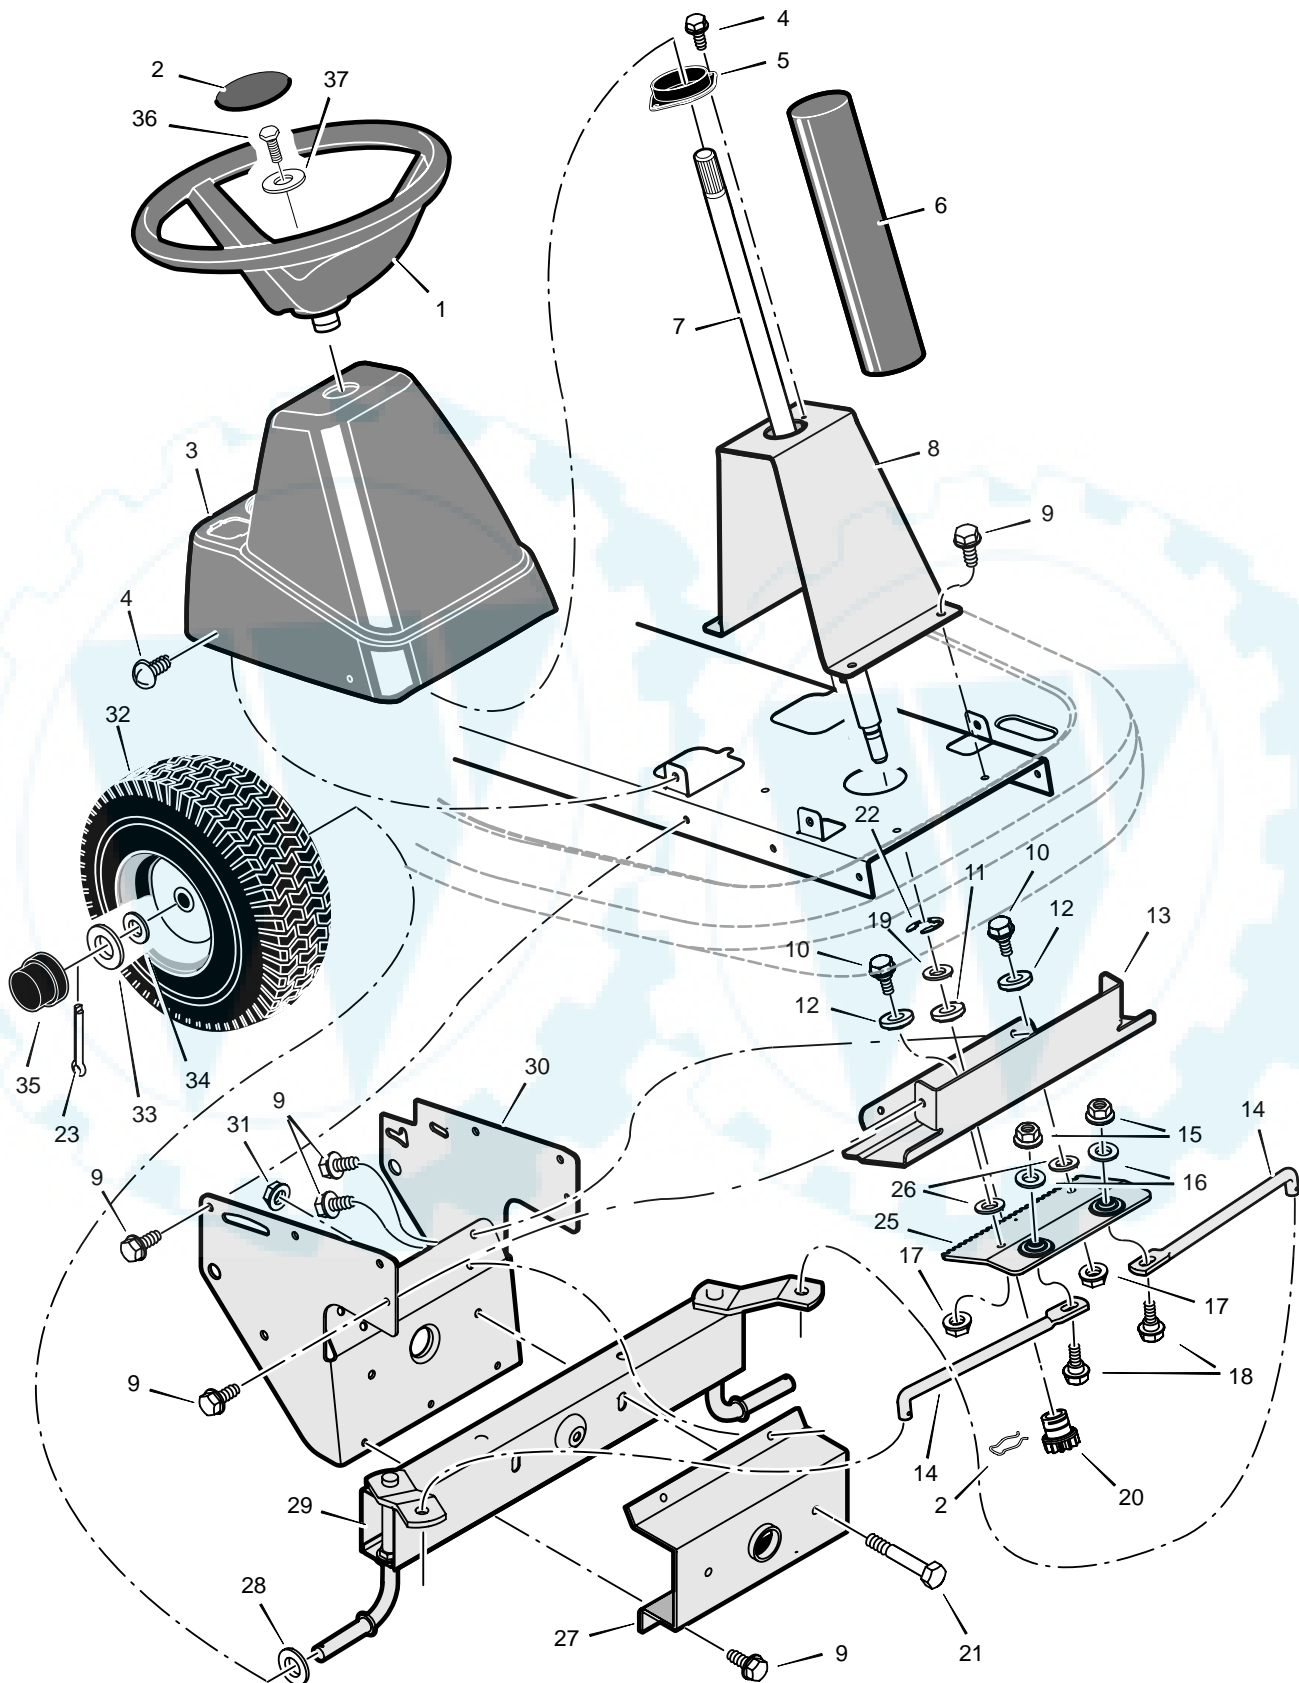

MODEL 309029x68A

**REPAIR PARTS
STEERING**

MODEL 309029x68A

**REPAIR PARTS
STEERING**

Key No.	Description	Part No.	Key No.	Description	Part No.
1	Wheel, Steering	095336	19	Washer	17x118
2	Insert, Steering	095338	20	Gear, Pinion	1401099
3	Console, Low –Black	1401044	21	Bolt, Hex	01x146
4	Screw	26x270	22	E–Ring, Retainer	011x28
5	Bearing, Upper Steering	1401090	23	Pin, Cotter	030x35
6	Tube, Steering	1401107	25	Rack, Steering	1401046
7	Shaft, Steering	1401100	26	Washer	17x102
8	Support, Steering	1401055	27	Bracket, Axle Front	1401060
9	Screw	26x249	28	Washer	17x157
10	Bolt, Shoulder	009x67	29	Axle & Spindle Assembly	1401250
11	Bearing, Lower Steering	1401098	30	Bracket, Support	1401059
12	Roller	1401102	31	Nut, Flange	15x118
13	Plate, Gear Mounting	1401058	32	Wheel, Front	1401143
14	Link, Drag	1401123	33	Washer	17x197
15	Nut, Flange	015x84	34	Washer	17x157
16	Washer	17x104	35	Cap, Hub	094618
17	Nut, Flange	015x88	36	Bolt	0025x3
18	Bolt, Hex	01x111	37	Washer	17x146

* When you order a tire, make sure to give the brand name of the tire so that the tread pattern on the tire will match.