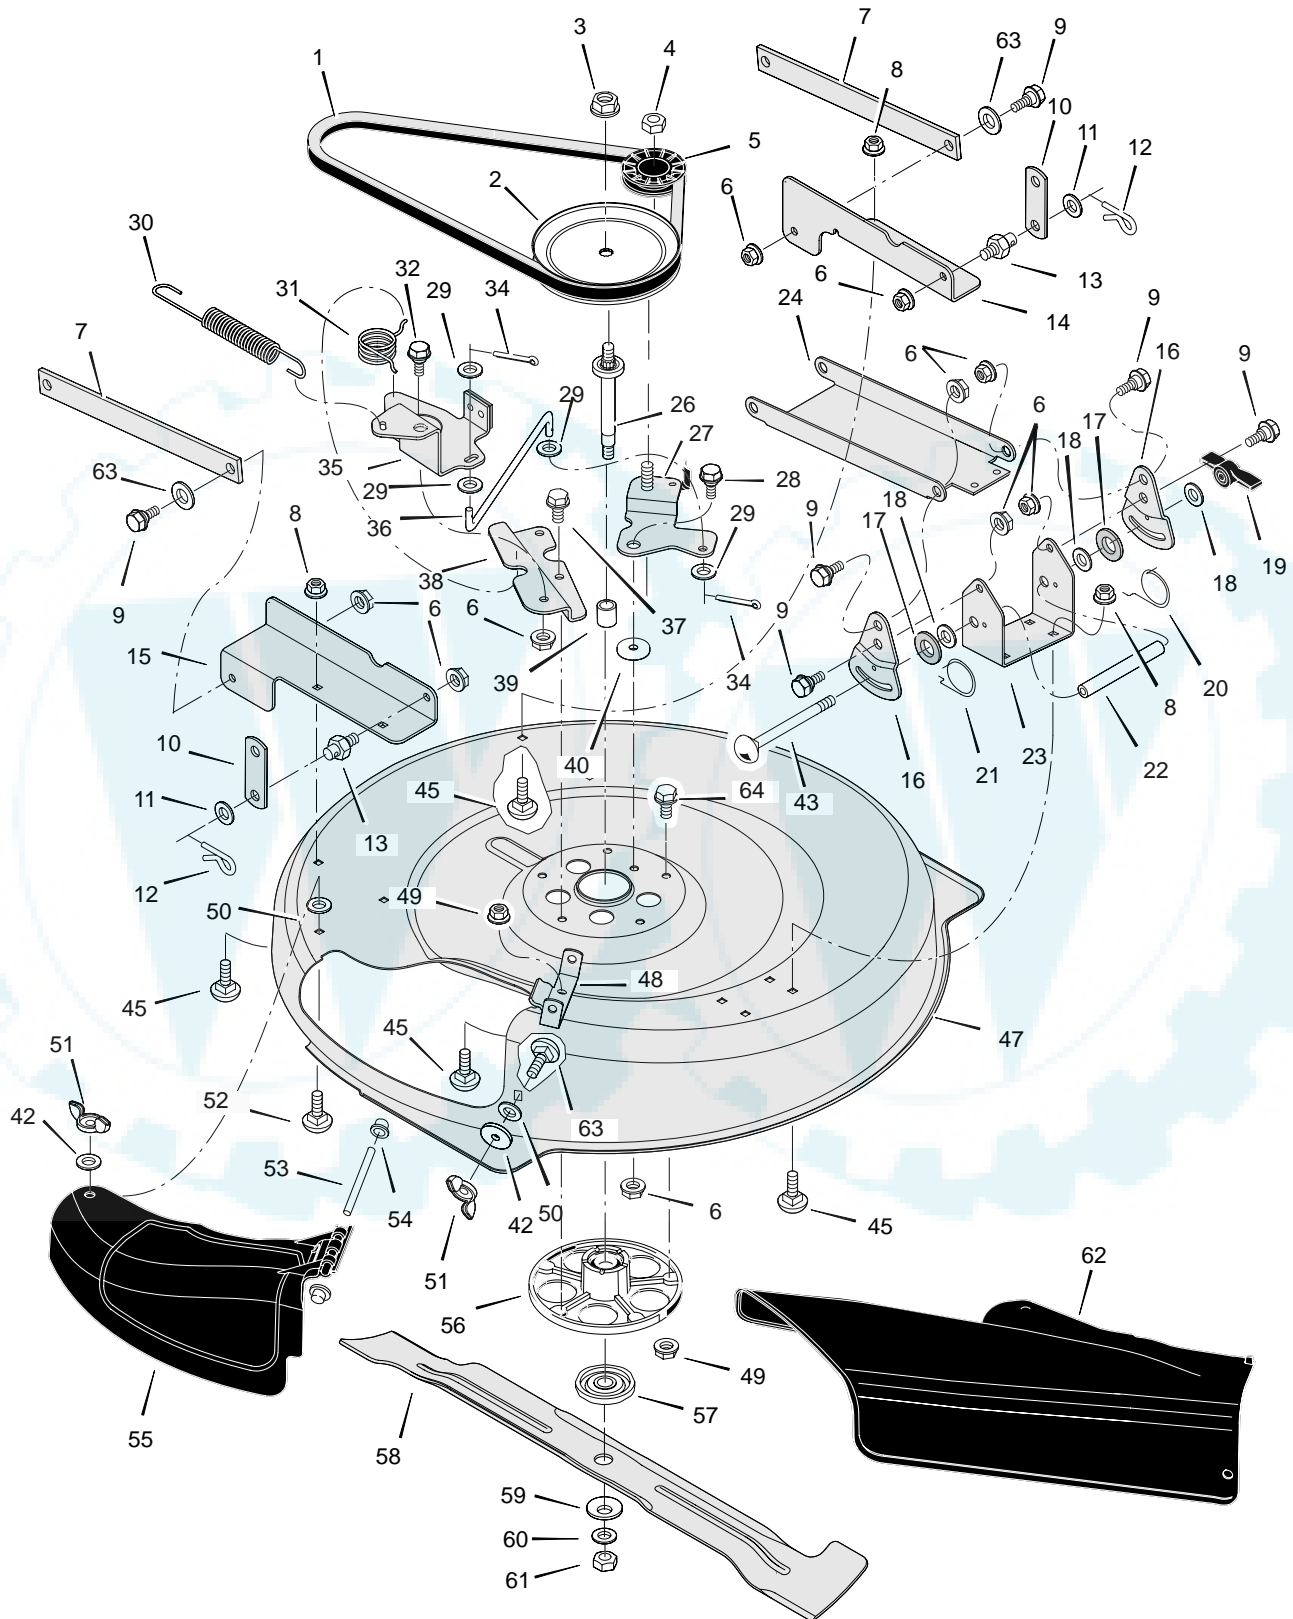

MODEL 309029x68A

REPAIR PARTS MOWER HOUSING

MODEL 309029x68A

REPAIR PARTS MOWER HOUSING

Key No.	Description	Part No.	Key No.	Description	Part No.
1	37x111	Belt, Blade Drive	32	009x42	Bolt, Shoulder
2	1401092	Pulley, Input	34	030x20	Pin, Cotter
3	15x121	Locknut	35	1401185E701	Arm Assembly, Brake
4	015x98	Nut, Flange	36	1401119	Link, Idler Arm
5	1401252	Pulley, Idler	37	0025x7	Bolt
6	015x84	Nut, Flange	38	1401052E701	Bracket, Brake Mounting
7	1401031E701	Arm, Rear	39	1401094	Spacer, Jackshaft
8	015x79	Nut, Flange	40	1401097	Washer
9	009x58	Bolt, Shoulder	42	019x45	Washer
10	1401033E701	Link, Lift	43	002x94	Bolt, Carriage
11	17x102	Washer	45	002x53	Bolt, Carriage
12	0031x4	Pin, Hair	47	1401028E701	Housing, Blade
13	094067	Pin, Threaded Shoulder	48	1401106E701	Hinge, Mulching Cover
14	1401047E701	Bracket, Left Rear	49	015x88	Nut, Flange
15	1401235E701	Bracket, Right Rear	50	028x76	Nut, Speed
16	1401038E701	Plate, Adjustment	51	014x86	Wingnut
17	094137	Pad, Friction	52	002x74	Bolt, Carriage
18	017x45	Washer	53	091767 Z	Rod, Chute Deflector
19	095004	Wingnut	54	028x23	Cap, Push
20	166x43	Spring, Left Torsion	55	1401080	Cover, Mulch
21	166x42	Spring, Right Torsion	56	094305	Mandrel Housing
22	1401095	Tube, Spacer	57	1001035	Adapter, Blade
23	1401037E701	Bracket, Deck	58	1401079E701	Blade
24	1401040E701	Hanger, Front	59	17x166	Washer, Cup
26	1401065	Shaft, Splined	60	17x165	Washer
27	1401258E701	Arm, Idler	61	15x100	Nut, Blade Mount
28	009x39	Bolt, Shoulder	62	1401081	Deflector, Chute
29	017x47	Washer	63	002x74	Bolt, Carriage
30	165x157	Spring, Extension	64	001x84	Bolt
31	166x46	Spring, Torsion