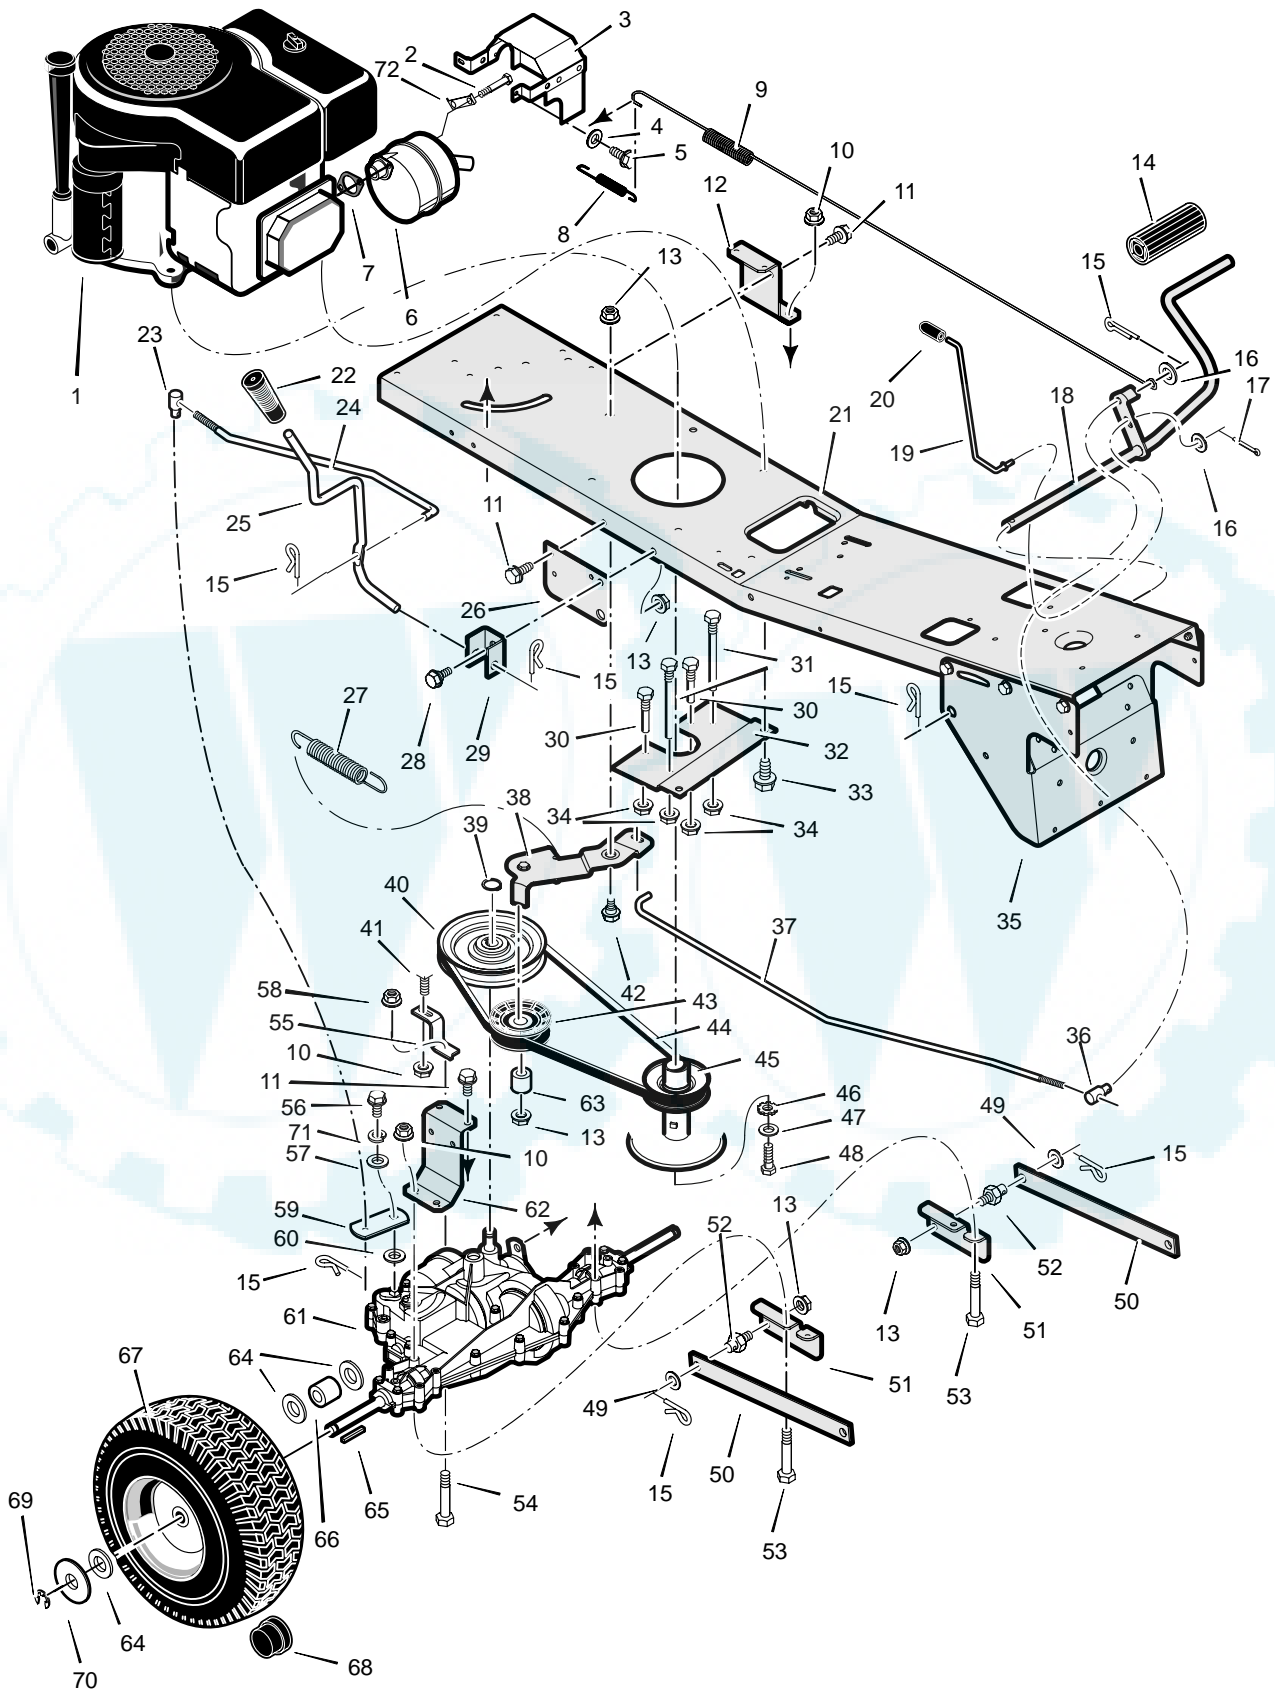

MODEL 309029x68A

REPAIR PARTS MOTION DRIVE

MODEL 309029x68A

**REPAIR PARTS
MOTION DRIVE**

Key No.	Description	Part No.	Key No.	Description	Part No.
1	Engine, Briggs & Stratton	—	37	Rod, Clutch	1401078
2	Bolt, Hex	01x134	38	Clutch Arm Assembly	1401128
3	Shield Assembly, Heat	1401207	39	Ring, Retainer	0011x7
4	Lockwasher	018x32	40	Pulley, Drive	1401077
5	Screw	0025x2	41	Bolt, Carriage	002x53
6	Muffler	1401251	42	Bolt, Shoulder	009x39
7	Gasket, Muffler	091309	43	Pulley, Idler	690410
8	Spring, Extension	165x75	44	Belt, Motion Drive	37x110
9	Spring, Extension	165x148	45	Pulley, Split Stack	1401066
10	Nut	015x88	46	Washer, Star	019x35
11	Screw	26x249	47	Washer	17x170
12	Bracket, Transaxle –Left	1401042	48	Bolt, Hex	01x140
13	Nut, Flange	015x84	49	Washer	17x102
14	Cover, Pedal	021544	50	Arm, Rear	1401031E701
15	Pin, Cotter	030x20	51	Bracket, Rear Hanger	1401039
16	Washer	017x53	52	Pin, Threaded Shoulder	094067
17	Pin, Cotter	030x20	53	Bolt, Hex	01x155
18	Pedal Assembly	1401127E701	54	Bolt	01x120
19	Rod, Parking Brake	1401112	55	Bracket, Torque Reactor	1401051E701
20	Grip, Parking Brake Rod	091079	56	Screw	01x145
21	Frame	1401256E701	57	Washer, Shift Yoke	710657
22	Grip, Shift Lever	092697	58	Nut	015x43
23	Nut, Adjusting	1401148	59	Yoke, Shift	1401093
24	Link, Shift	1401122	60	Washer	17x148
25	Lever, Shift	1401111	61	Transaxle, Peerless	—
26	Bracket, Lift Pivot	1401032	62	Bracket, Transaxle	1401042
27	Spring, Extension	165x147	63	Spacer	690369
28	Bolt, Shoulder	009x39	64	Washer	17x160
29	Bracket, Pivot	1401043	65	Key, Square	056534
30	Guide, Belt –Short	1401104	66	Spacer, Rear Wheel	1401103
31	Guide, Belt –Long	1401105	67	Wheel, Rear –15"	1401120
32	Plate, Belt Guide	1401057	68	Cap, Hub	094618
33	Bolt	0025x7	69	E–Ring	011x3
34	Nut, Flange	015x79	70	Washer	17x195
35	Bracket, Support	1401059	71	Lockwasher, Split	018x32
36	Nut, Adjusting	094815	72	Lock, Screw	092378

* When you order a tire, make sure to give the brand name of the tire so that the tread pattern on the tire will match.

** For information on Replacement Parts see the Central Parts Distributor in your area.