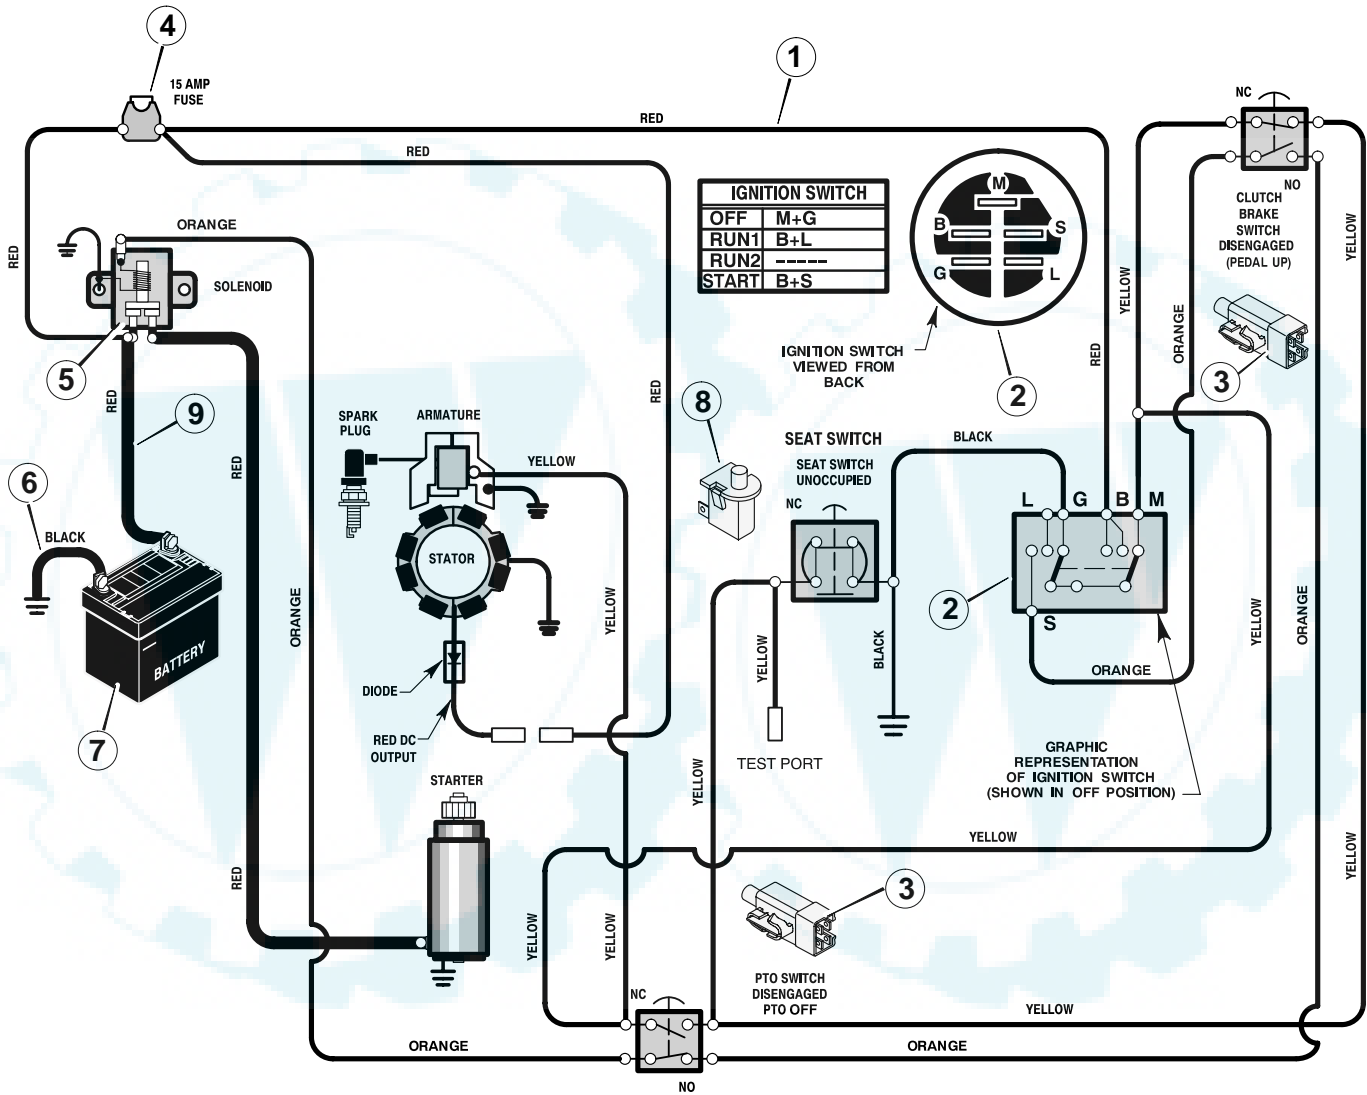

MODEL 309029x68A

REPAIR PARTS
ELECTRICAL SYSTEM

MODEL 309029x68A

**REPAIR PARTS
ELECTRICAL SYSTEM**

Key No.	Description	Part No.
1	Harness, Chassis Wire	250x103
2	Switch, Ignition	1401149
	Key, Ignition	327349
3	Switch, Limit	094136
4	Fuse	054212
	Holder, Fuse	407078
5	Solenoid	094613
	Screw, Mounting	26x229
	Locknut	15x116
6	Cable, Battery Ground	024x37
7	Battery	092739
	Bolt, Carriage	002x82
	Wingnut	014x79
8	Switch, Seat Sensor	094159
9	Cable, Red Batery	024x24
	Boot, Positive Terminal	690604

MODEL 309029x68A

**REPAIR PARTS
DECALS**

Ke No.	Description (Location)	Part No.	Qty.
--	DEKA	44x7197	1
--	8 HP B & S	48x1118	2
--	80/76 (Right Hood)	48X1128	1
--	80/76 (Left Hood)	48X1081	1
--	Cut Finger	44x5430	1
--	Caution/Warning	48x725	1
--	1-6 Heigt Adjust – Lift Lever	48x727	1
--	Deck Leveling	44x6456	1
--	No Step	44x5429	1
--	Brake / Clutch	48x736	1
--	Gear Select 5 Speed	48x723	1
--	Heat Shield Warning	44x5936	1
--	Drawbar Warning	48x511	1
--	Warning –Pinch Point	44x6828	1
--	TUV & GS European Xport	44x2929	1
--	Engagement Lever	48x724	1
--	Park Brake Symbol	48x726	1
--	Throttle Control	48x728	1
--	Gas Gauge	48x729	1
--	Murray Logo	48x646	1
--	Murray Edition	48x1124	1
--	Murray Edition (Seat)	48x1129	1
--	Murray Edition (Seat)	48x1130	1