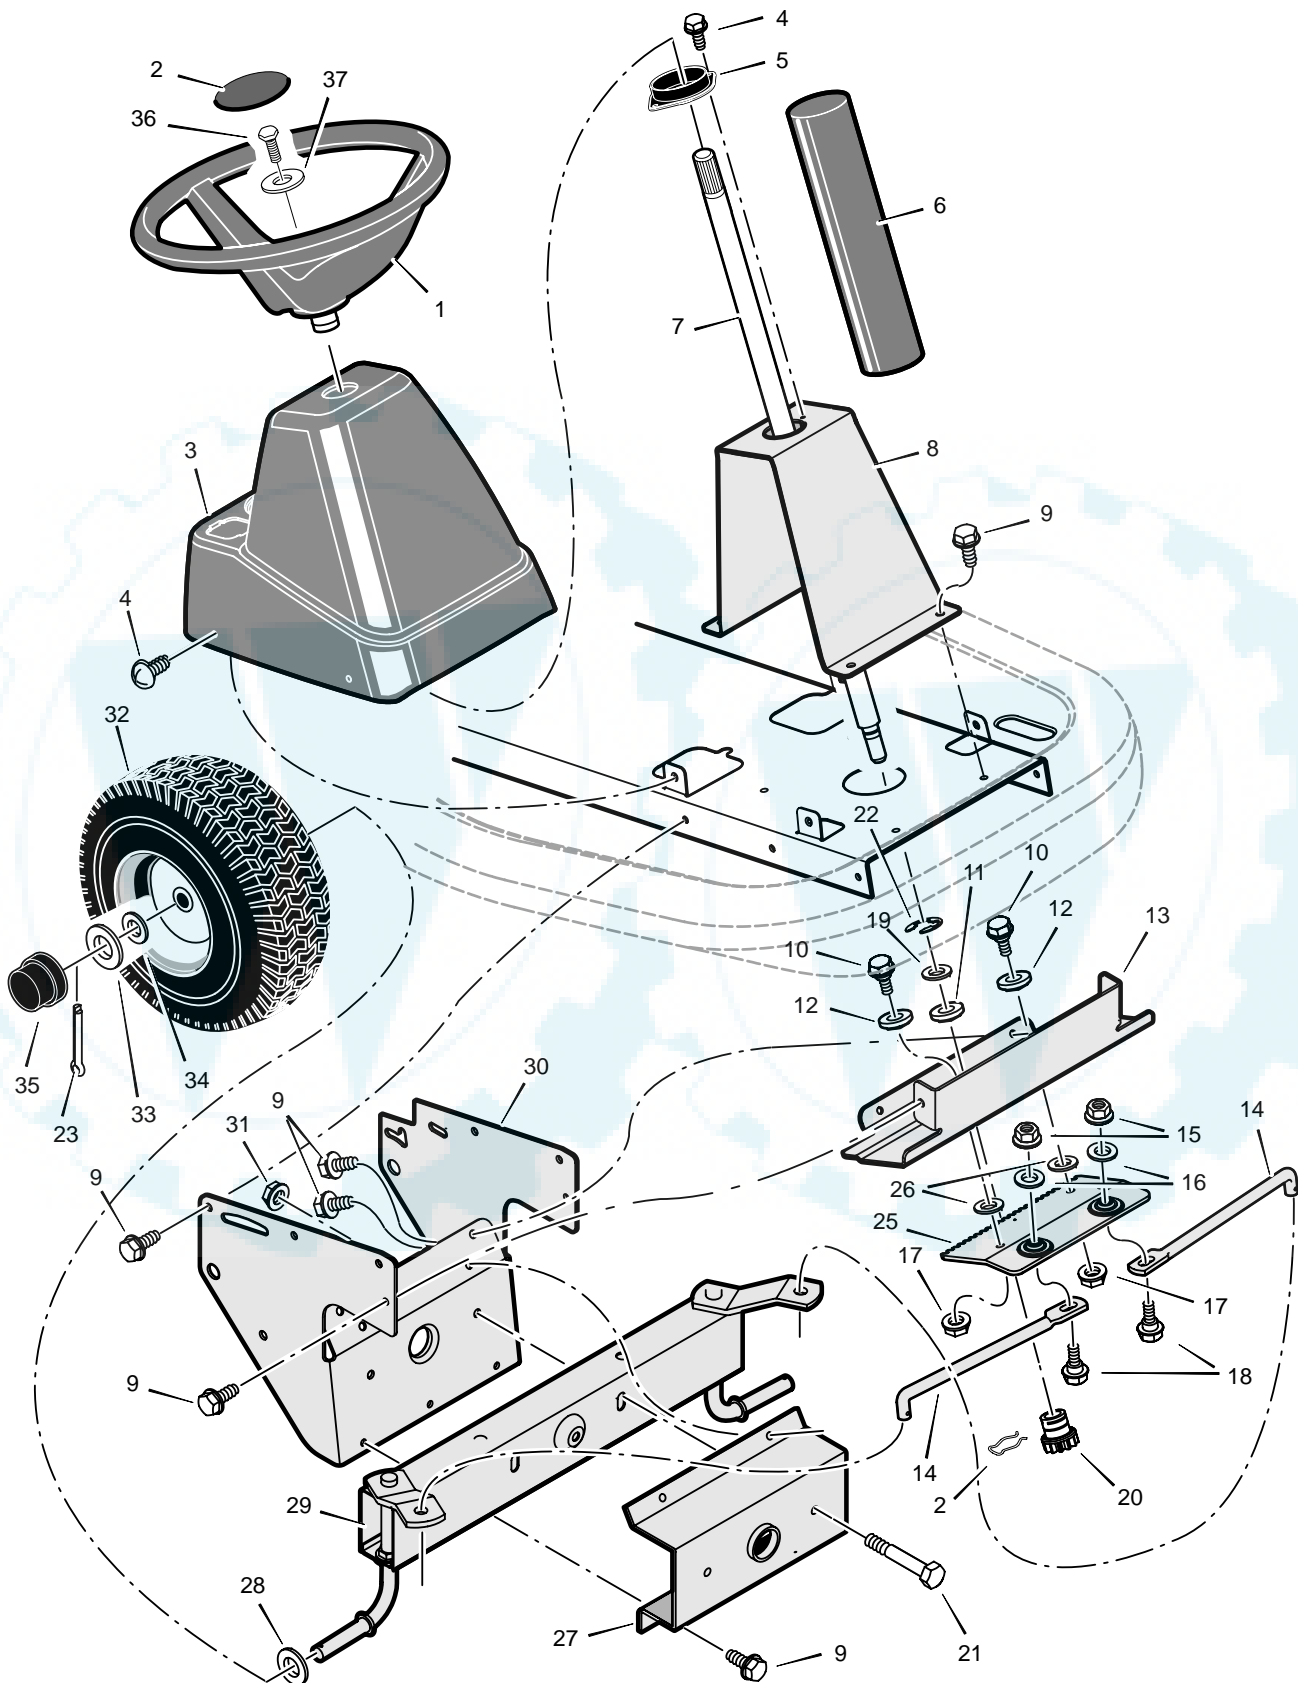

MODEL 309012x51A

**REPAIR PARTS
STEERING**

MODEL 309012x51A

REPAIR PARTS STEERING

Key No.	Description	Part No.	Key No.	Description	Part No.
1	Wheel, Steering	1401200	19	Washer	17x118
2	Cap, Steering	1401201	20	Gear, Pinion	1401099
3	Console, Low –Black	1401044	21	Bolt, Hex	1x146
--	Console, Low –Grey	1401045	22	E–Ring, Retainer	11x28
4	Screw	26x270	23	Pin, Cotter	137185
5	Bearing, Upper Steering	1401090	25	Rack, Steering	1401046
6	Tube, Steering	1401107	26	Washer	785373
7	Shaft, Steering	1401100	27	Bracket, Axle Front	1401060
8	Support, Steering	1401055	28	Washer	17x157
9	Screw	26x249	29	Axle & Spindle Assembly	1401126
10	Bolt, Shoulder	9x67	30	Bracket, Support	1401059
11	Bearing, Lower Steering	1401098	31	Nut, Flange	15x118
12	Roller	1401102	32	Wheel, Front	1401143
13	Plate, Gear Mounting	1401058	33	Washer	17x197
14	Link, Drag	1401123	34	Washer	17x157
15	Nut, Flange	15x84	35	Cap, Hub	94618
16	Washer	17x104	36	Bolt	711719
17	Nut, Flange	15x88	37	Washer	711720
18	Bolt, Hex	1x111			

* When you order a tire, make sure to give the brand name of the tire so that the tread pattern on the tire will match.