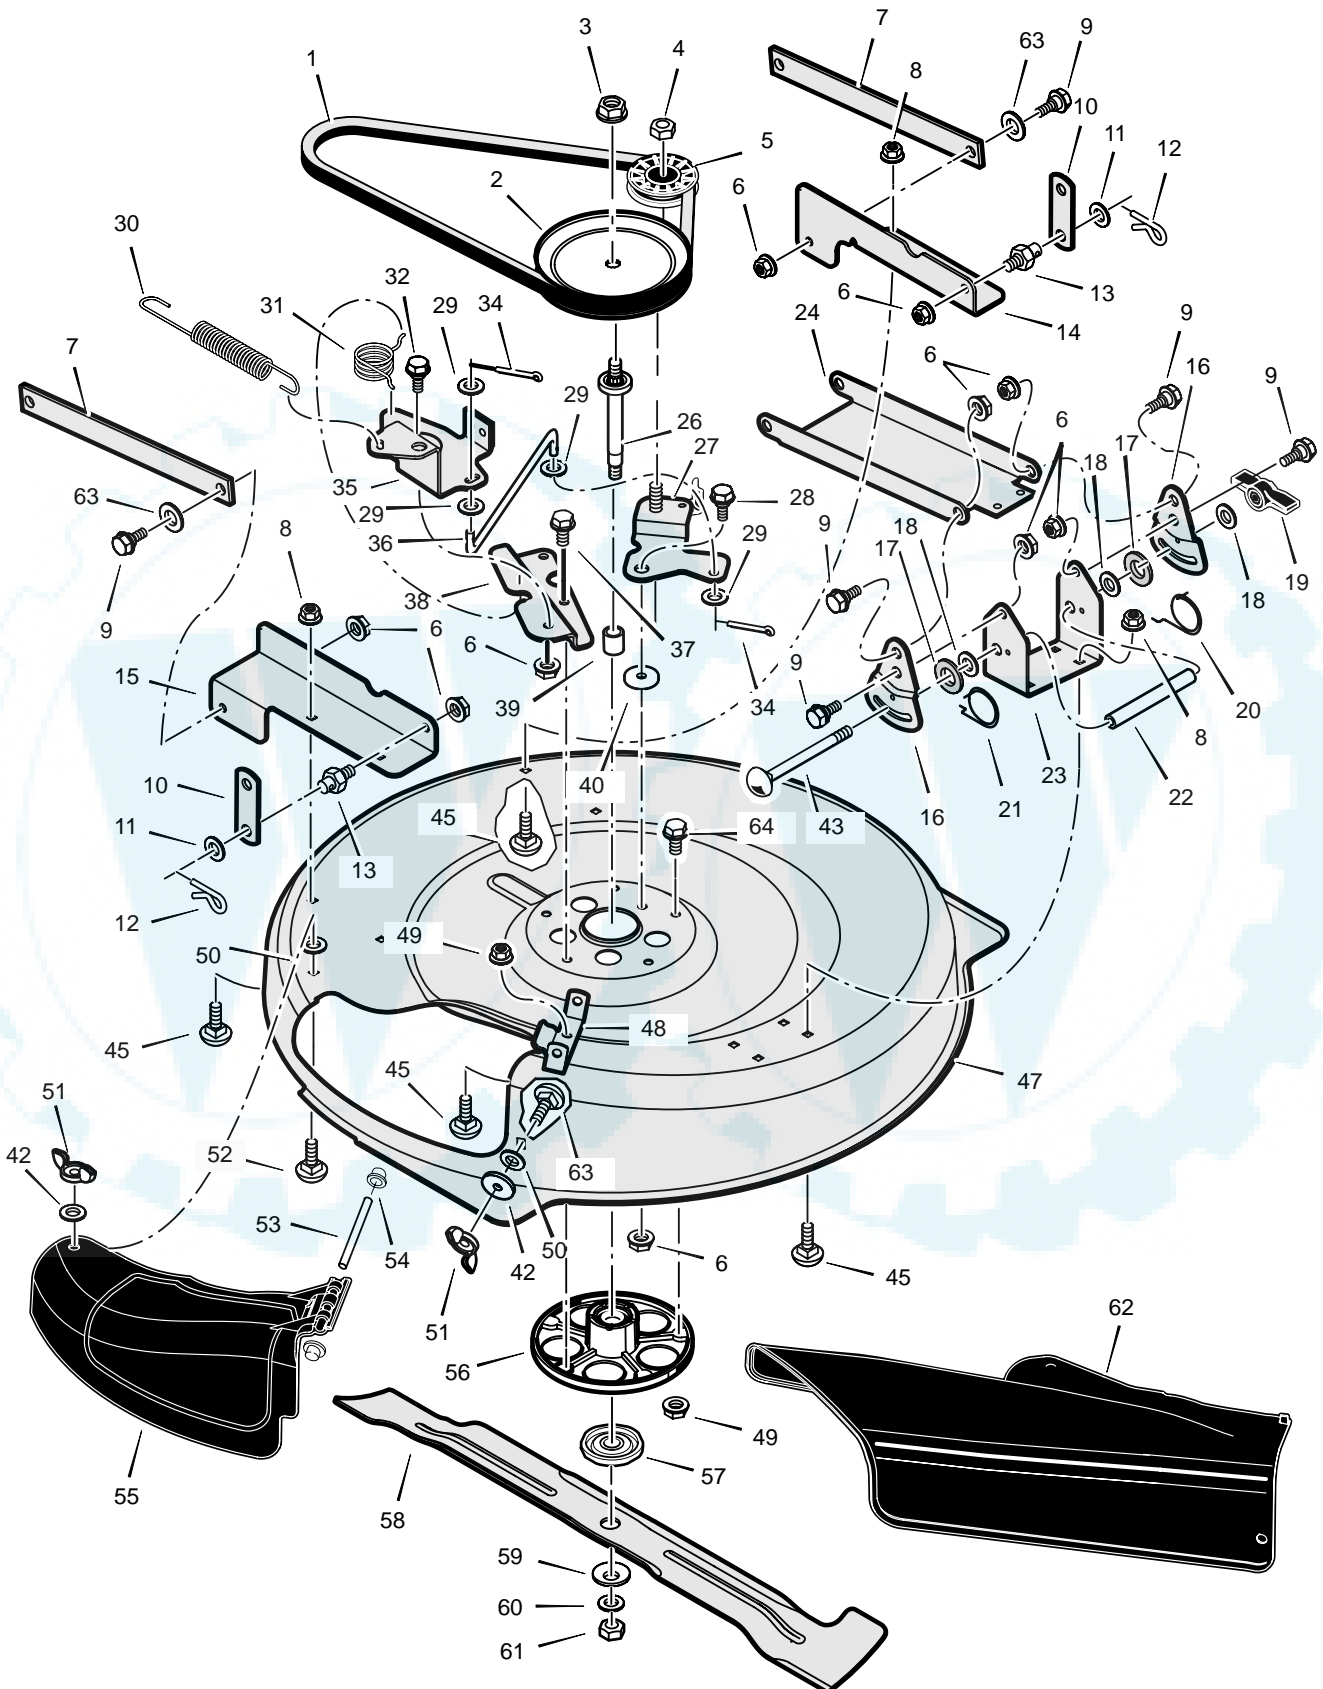

MODEL 309012x51A

REPAIR PARTS MOWER HOUSING

MODEL 309012x51A

REPAIR PARTS MOWER HOUSING

Key No.	Description	Part No.	Key No.	Description	Part No.
1	Belt, Blade Drive	37x111	32	Bolt, Shoulder	9x42
2	Pulley, Input	1401092	34	Pin, Cotter	30x20
3	Locknut	15x121	35	Arm Assembly, Brake	1401185
4	Nut, Flange	15x98	36	Link, Idler Arm	1401119
5	Pulley, Idler	690410	37	Bolt	25x7
6	Nut, Flange	15x84	38	Bracket, Brake Mounting	1401052
7	Arm, Rear	1401031	39	Spacer, Jackshaft	1401094
8	Nut, Flange	15x79	40	Washer	1401097
9	Bolt, Shoulder	9x58	42	Washer	19x45
10	Link, Lift	1401033	43	Bolt, Carriage	2x94
11	Washer	17x102	45	Bolt, Carriage	2x53
12	Pin, Hair	31x4	47	Housing, Blade	1401028
13	Pin, Threaded Shoulder	94067	48	Hinge, Mulching Cover	1401106
14	Bracket, Left Rear	1401047	49	Nut, Flange	15x88
15	Bracket, Right Rear	1401048	50	Nut, Speed	28x76
16	Plate, Adjustment	1401038	51	Wingnut	14x86
17	Pad, Friction	94137	52	Bolt, Carriage	2x74
18	Washer	17x45	53	Rod, Chute Deflector	91767
19	Wingnut	95004	54	Cap, Push	28x23
20	Spring, Left Torsion	166x43	55	Cover, Mulch	1401080
21	Spring, Right Torsion	166x42	56	Mandrel Housing	94305
22	Tube, Spacer	1401095	57	Adapter, Blade	92466
23	Bracket, Deck	1401037	58	Blade	1401079
24	Hanger, Front	1401040	59	Washer, Cup	17x166
26	Shaft, Splined	1401065	60	Washer	17x165
27	Arm, Idler	1401186	61	Nut, Blade Mount	15x100
28	Bolt, Shoulder	9x39	62	Deflector, Chute	1401081
29	Washer	17x47	63	Bolt, Carriage	2x74
30	Spring, Extension	165x149	64	Bolt	1x84
31	Spring, Torsion	166x46