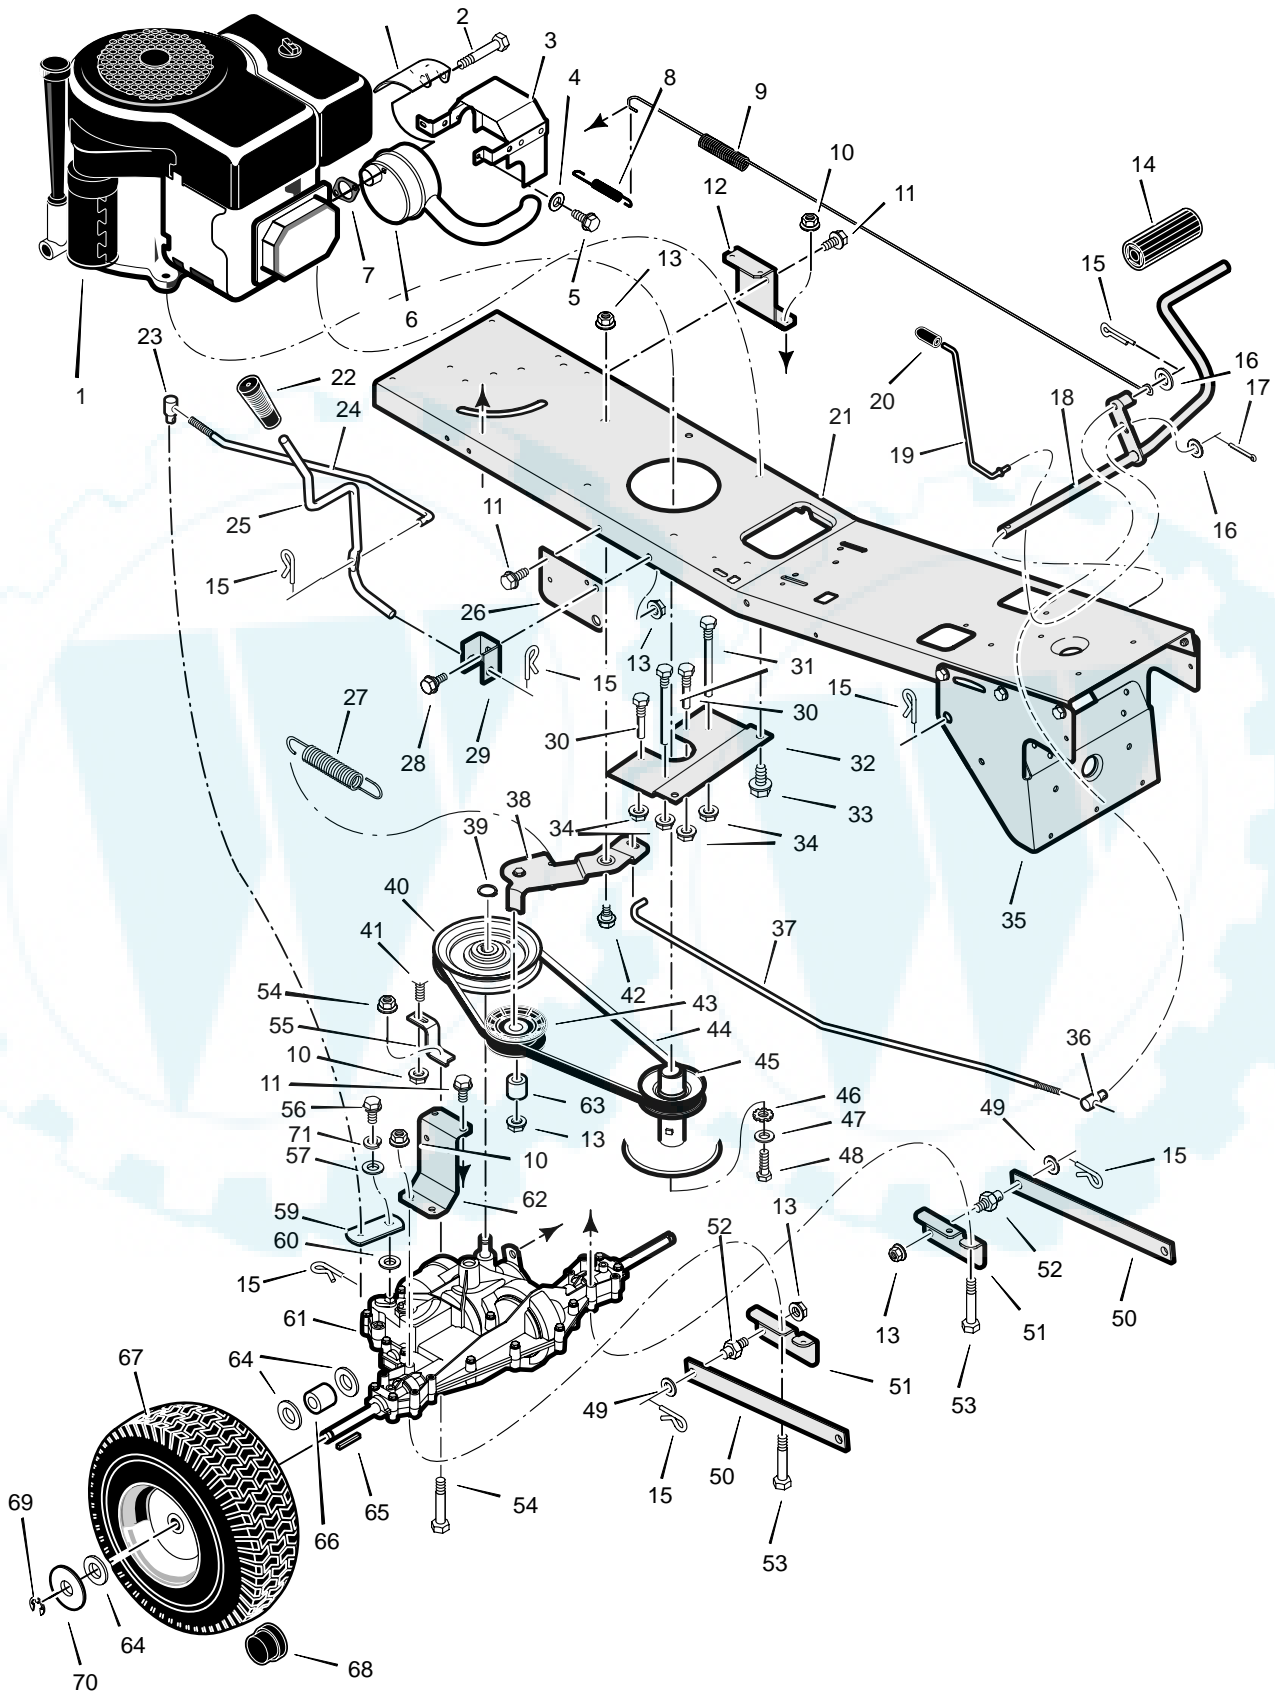

MODEL 309012x51A

REPAIR PARTS MOTION DRIVE

MODEL 309012x51A

REPAIR PARTS MOTION DRIVE

Key No.	Description	Part No.	Key No.	Description	Part No.
1	Engine, Briggs & Stratton	1401154	36	Nut, Adjusting	94815
2	Bolt, Hex – Muffler	1x118	37	Rod, Clutch	1401078
3	Shield Assembly, Heat	1401152	38	Clutch Arm Assembly	1401128
4	Lockwasher	18x32	39	Ring, Retainer	11x7
5	Screw	25x2	40	Pulley, Drive	1401077
6	Muffler	1401153	41	Bolt, Carriage	2x53
7	Gasket, Muffler	91309	42	Bolt, Shoulder	9x39
8	Spring, Extension	165x75	43	Pulley, Idler	690410
9	Spring, Extension	165x148	44	Belt, Motion Drive	37x110
10	Nut	15x88	45	Pulley, Split Stack	1401066
11	Screw	26x249	46	Washer, Star	19x35
12	Bracket, Transaxle –Left	1401042	47	Washer	17x170
13	Nut, Flange	15x84	48	Bolt, Hex	1x140
14	Cover, Pedal	21544	49	Washer	17x102
15	Pin, Cotter	30x20	50	Arm, Rear	1401031
16	Washer	17x53	51	Bracket, Rear Hanger	1401039
17	Pin, Cotter	30x20	52	Pin, Threaded Shoulder	94067
18	Pedal Assembly	1401127E200	53	Bolt, Hex	1x155
19	Rod, Parking Brake	1401112	54	Bolt	180087
20	Grip, Parking Brake Rod	91079	55	Bracket, Torque Reactor	1401051
21	Frame	1401029E200	56	Screw	1x145
22	Grip, Shift Lever	92697	57	Washer, Shift Yoke	710657
23	Nut, Adjusting	1401148	59	Yoke, Shift	1401093
24	Link, Shift	1401122	60	Washer	17x148
25	Lever, Shift	1401111	61	Transaxle, Peerless	1401091
26	Bracket, Lift Pivot	1401032	62	Bracket, Transaxle	1401042
27	Spring, Extension	165x147	63	Spacer	690369
28	Bolt, Shoulder	9x39	64	Washer	17x160
29	Bracket, Pivot	1401043	65	Key, Square	56534
30	Guide, Belt –Short	1401104	66	Spacer, Rear Wheel	1401103
31	Guide, Belt –Long	1401105	67	Wheel, Rear –15"	1401120
32	Plate, Belt Guide	1401057	68	Cap, Hub	94618
33	Bolt	25x7	69	E–Ring	11x3
34	Nut, Flange	15x79	70	Washer	17x195
35	Bracket, Support	1401059	71	Lockwasher, Split	18x32

* When you order a tire, make sure to give the brand name of the tire so that the tread pattern on the tire will match.

** For information on Replacement Parts see the Central Parts Distributor in your area.