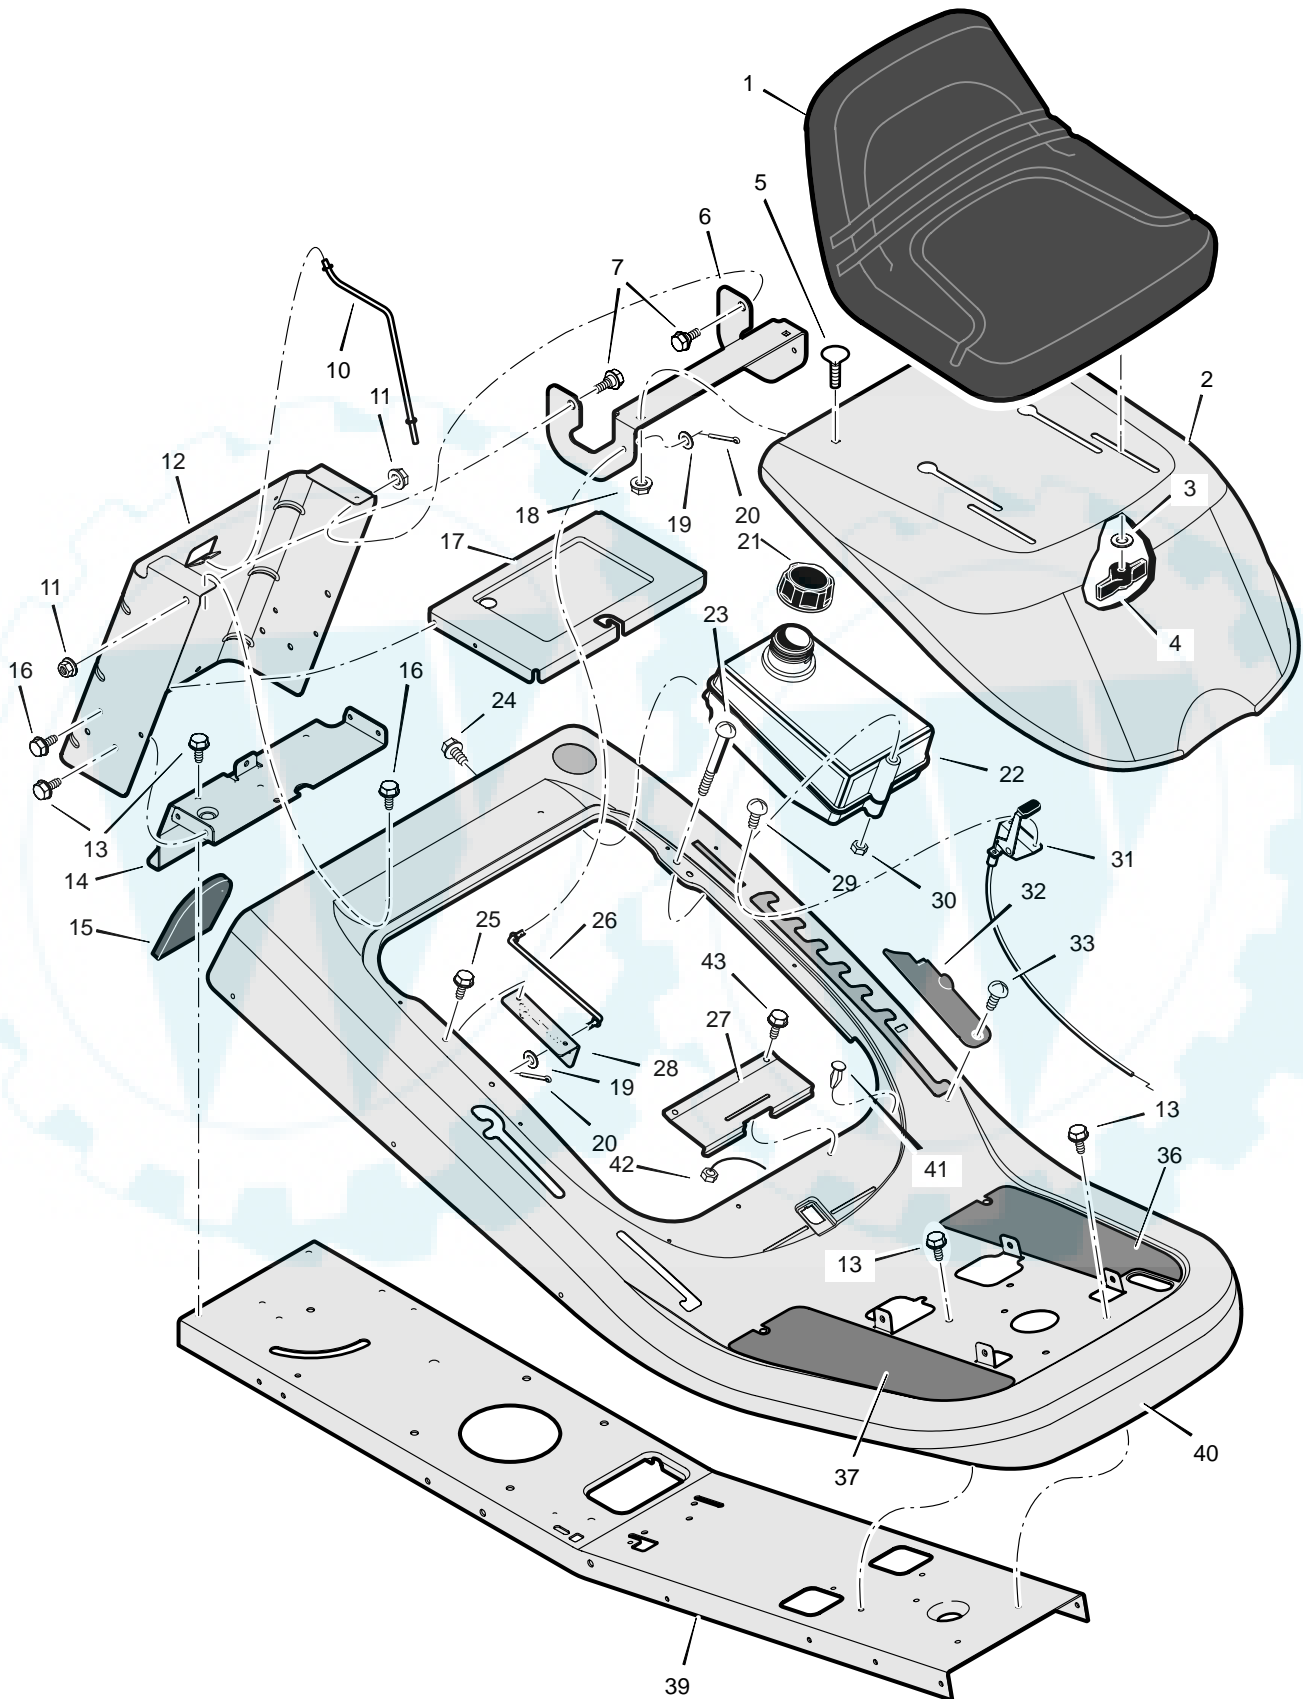

MODEL 309012x51A

**REPAIR PARTS
CHASSIS & HOOD**

MODEL 309012x51A

REPAIR PARTS CHASSIS & HOOD

Key No.	Description	Part No.	Key No.	Description	Part No.
1	Seat	690566	23	Screw	6x111
2	Hood	1401027E200	24	Screw	710246
3	Washer	17x47	25	Screw	710197
4	Bolt, Wing	1001054	26	Rod, Hood Prop	1401110
5	Bolt, Carriage	2x53	27	Spring, Seat Deck	1401041E200
6	Bracket, Hinge	1401036	28	Bracket, Prop Rod	1401056E200
7	Bolt, Shoulder	9x29	29	Screw	26x201
10	Rod, Battery	1401113	30	Nut, NY-Lock	15x116
11	Nut, Flange	15x84	31	Control, Throttle	1401169
12	Plate, Rear	1401025E200	32	Cover, Detent	1401084
13	Screw	26x249	33	Bolt, Shoulder	9x47
14	Plate, Hitch	1401050E200	36	Footmat, Left	1401145
15	Cover	1401086	37	Footmat, Right	1401144
16	Screw	26x263	39	Frame	1401029E200
17	Tray, Battery	1401076E200	40	Deck, Seat	1401026E200
18	Nut, Flange	15x79	41	Bumper	94744
19	Washer	17x47	42	Nut	782585
20	Pin, Cotter	30x20	43	Screw	25x2
21	Cap, Fuel Tank	92317	--	Book, Instruction	F-010603J
22	Tank, Fuel	1401071			