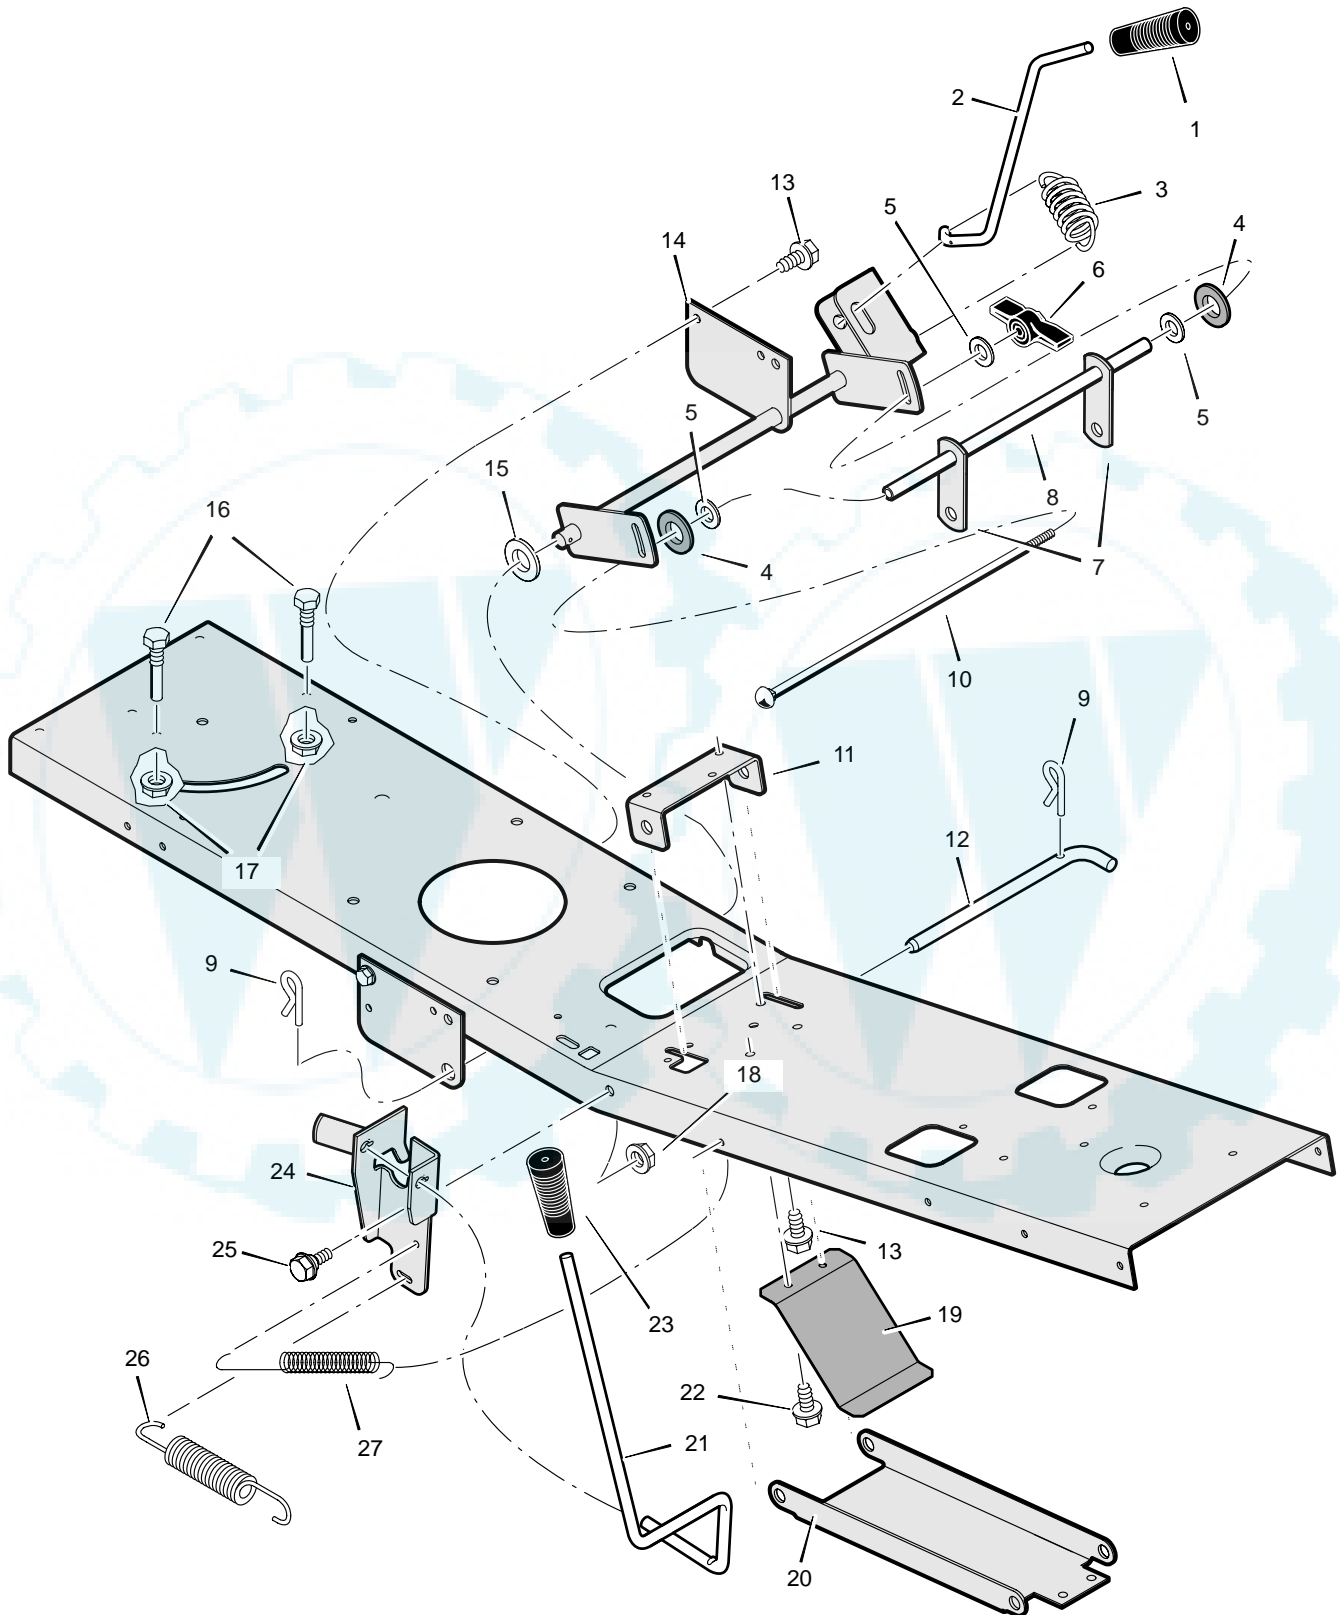

MODEL 309012x51A

**REPAIR PARTS
MOWER HOUSING SUSPENSION**

MODEL 309012x51A

REPAIR PARTS MOWER HOUSING SUSPENSION

Key No.	Description	Part No.	Key No.	Description	Part No.
1	Grip, Lift Lever	92697	15	Washer	17x165
2	Lever, Lift	1401117	16	Screw, Guide	93349
3	Spring, Extension	165x154	17	Nut, Flange	15x79
4	Pad, Friction	94137	18	Nut, Flange	15x84
5	Washer	17x45	19	Spring, Leaf	1401147
6	Wingnut	95004	20	Hanger, Front	1401040
7	Link, Lift	1401033	21	Lever, PTO	1401116
8	Tube, Spacer	1401096	22	Screw	26x263
9	Pin, Hair	31x4	23	Grip, PTO	94198
10	Bolt, Carriage	2x93	24	Bracket, PTO	1401199
11	Bracket, Front Hanger Pivot	1401030	25	Bolt, Shoulder	9x42
12	Pin, Front Hanger	1401118	26	Spring, Extension	165x149
13	Screw	26x249	27	Spring, Extension	165x92
14	Arm Assembly, Lifter	1401129