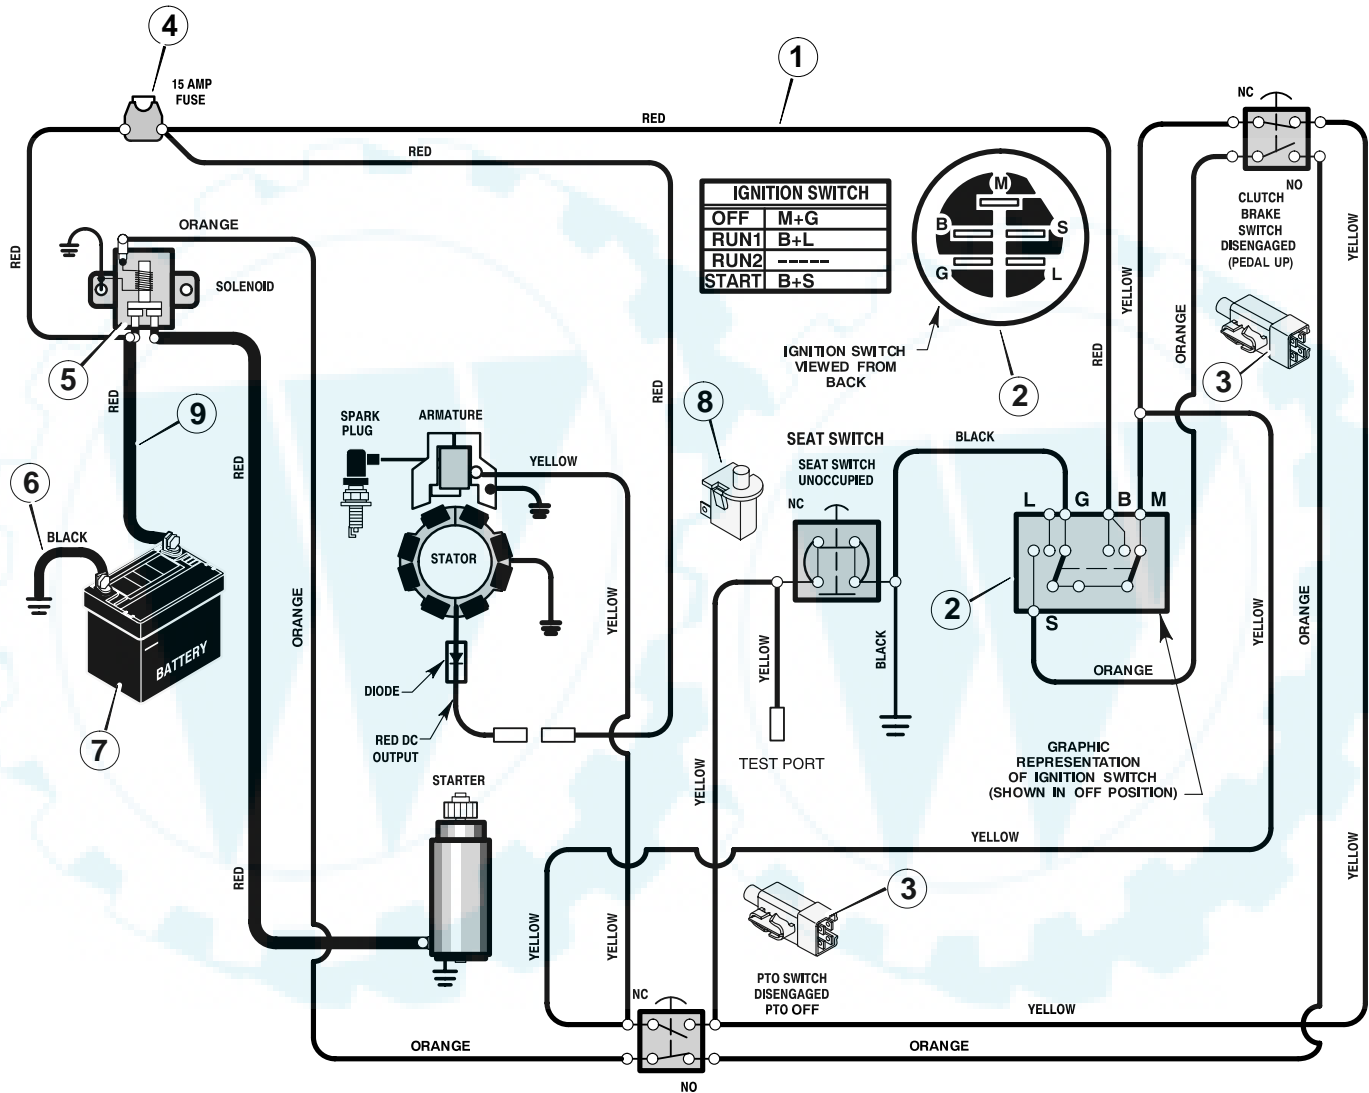

MODEL 309012x51A

REPAIR PARTS
ELECTRICAL SYSTEM

MODEL 309012x51A

**REPAIR PARTS
ELECTRICAL SYSTEM**

Key No.	Description	Part No.
1	Harness, Chassis Wire	250x103
2	Switch, Ignition	1401149
	Key, Ignition	327349
	Nut, Hex	
	Cap, Ignition	
3	Switch, Limit	94136
4	Fuse	54212
	Holder, Fuse	407078
5	Solenoid	94613
	Screw, Mounting	26x214
	Locknut	15x116
6	Cable, Battery Ground	24x37
	Screw, Ground Cable	
7	Battery	92739
	Bolt, Carriage	2x82
	Wingnut	14x79
8	Switch, Seat Sensor	94159
9	Cable, Red Batery	24x24
	Boot, Positive Terminal	690604