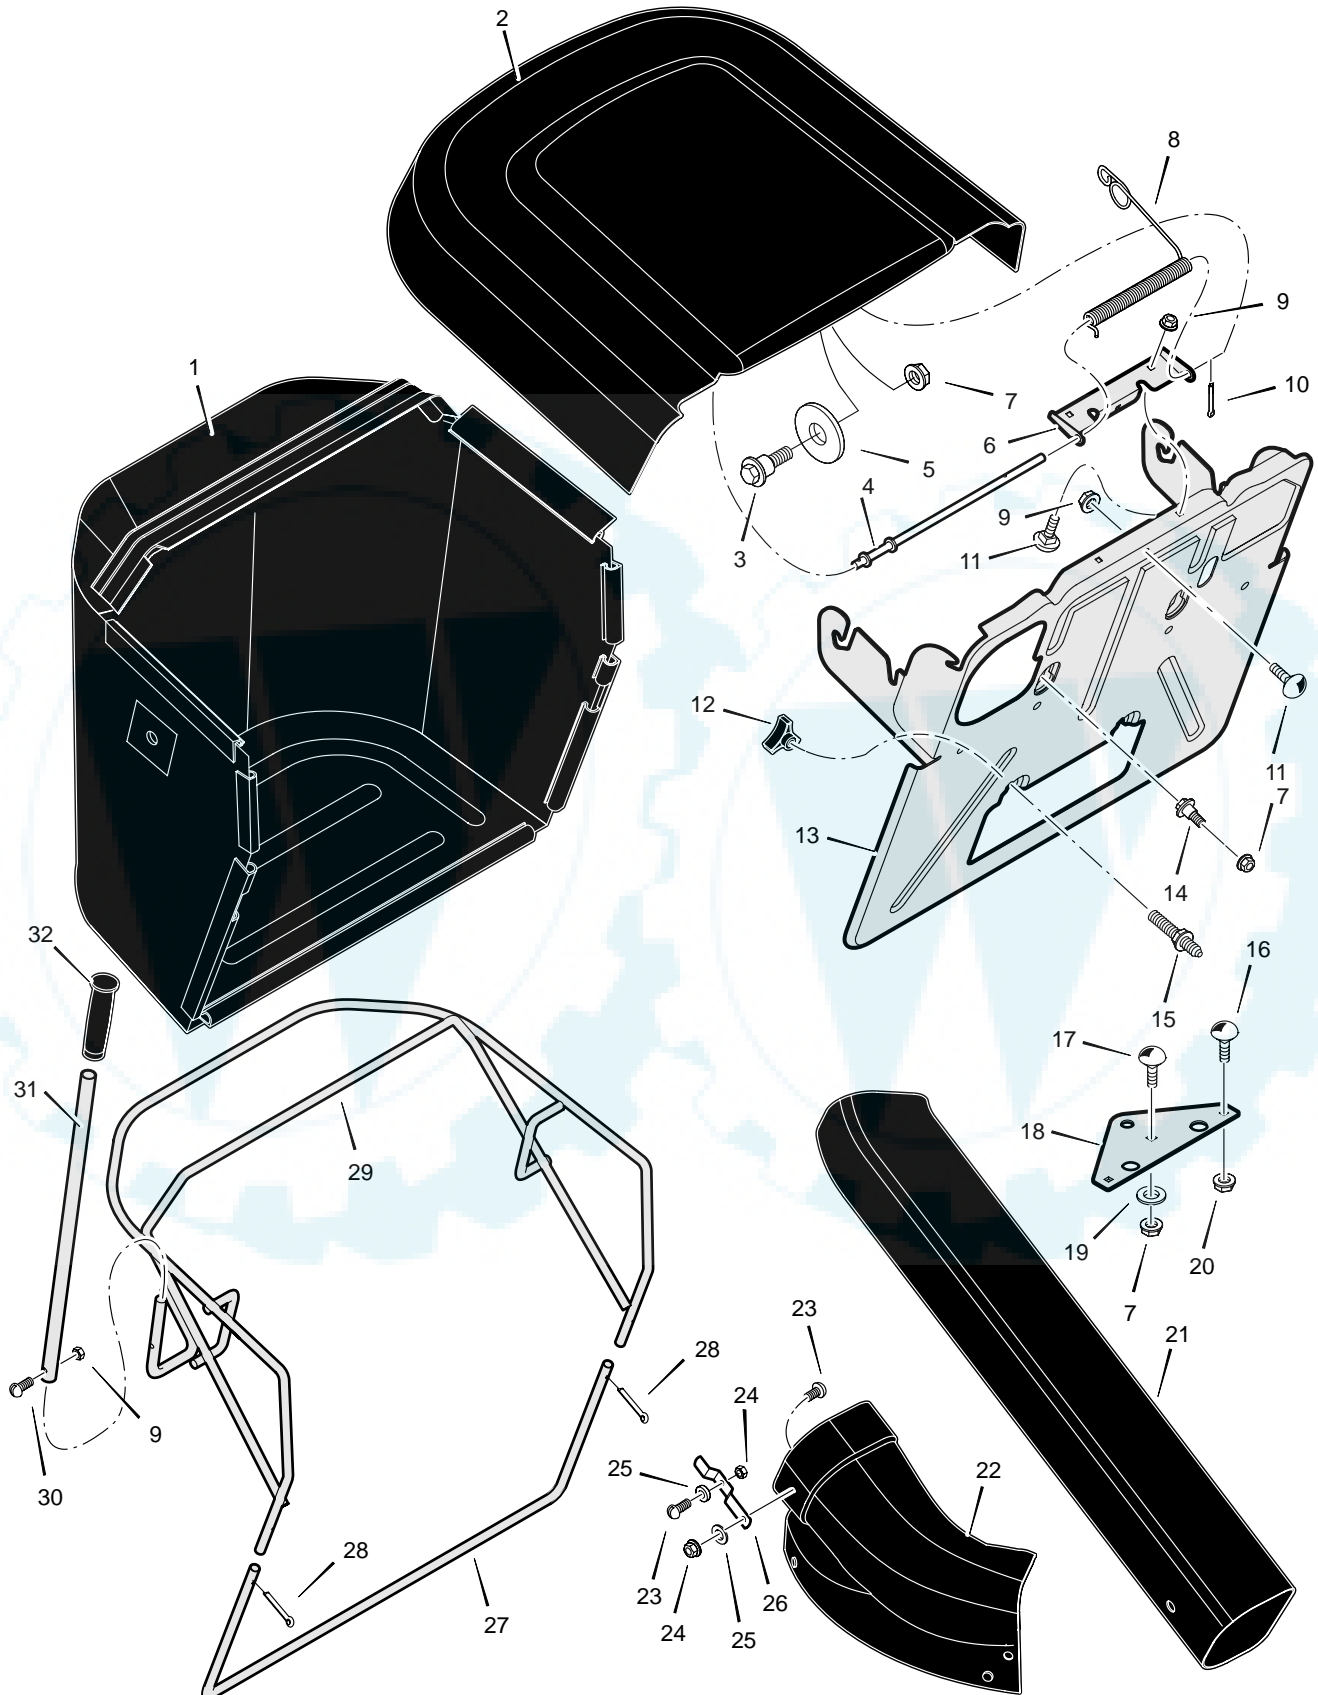

MODEL 309012x51A

**REPAIR PARTS
GRASS BAGGER**

MODEL 309012x51A

REPAIR PARTS GRASS BAGGER

Key No.	Description	Part No.	Key No.	Description	Part No.
1	Bag, Cloth	1401173	17	Bolt, Carriage	2x57
2	Cover, Bag	1401083	18	Bracket, Hitch Extension	1401178-853
3	Bolt, Shoulder	9x13	19	Washer	17x104
4	Rod, Bag Lid	1401168	20	Nut	15x88
5	Washer	17x152	21	Tube, Connecting	1401089
6	Hinge, Bag Top	1401190-853	22	Tube, Extension	1401088
7	Nut	15x84	23	Bolt	6x91
8	Spring, Torsion	166x47	24	Wingnut	14x77
9	Nut	15x89	25	Washer	712440
10	Pin, Cotter	30x20	26	Spring, Leaf	1401175
11	Bolt, Carriage	2x82	27	Tube, Bag Frame	1401155-853
12	Knob	740227	28	Pin, Cotter	30x35
13	Assembly, Bag Plate & Hanger	1401182-853	29	Frame, Bag	1401167-853
14	Bolt, Shoulder	9x70	30	Bolt	1x94
15	Stud, Double End	6x110	31	Lever, Dump	1401141-853
16	Bolt, Carriage	2x53	32	Grip	1401176