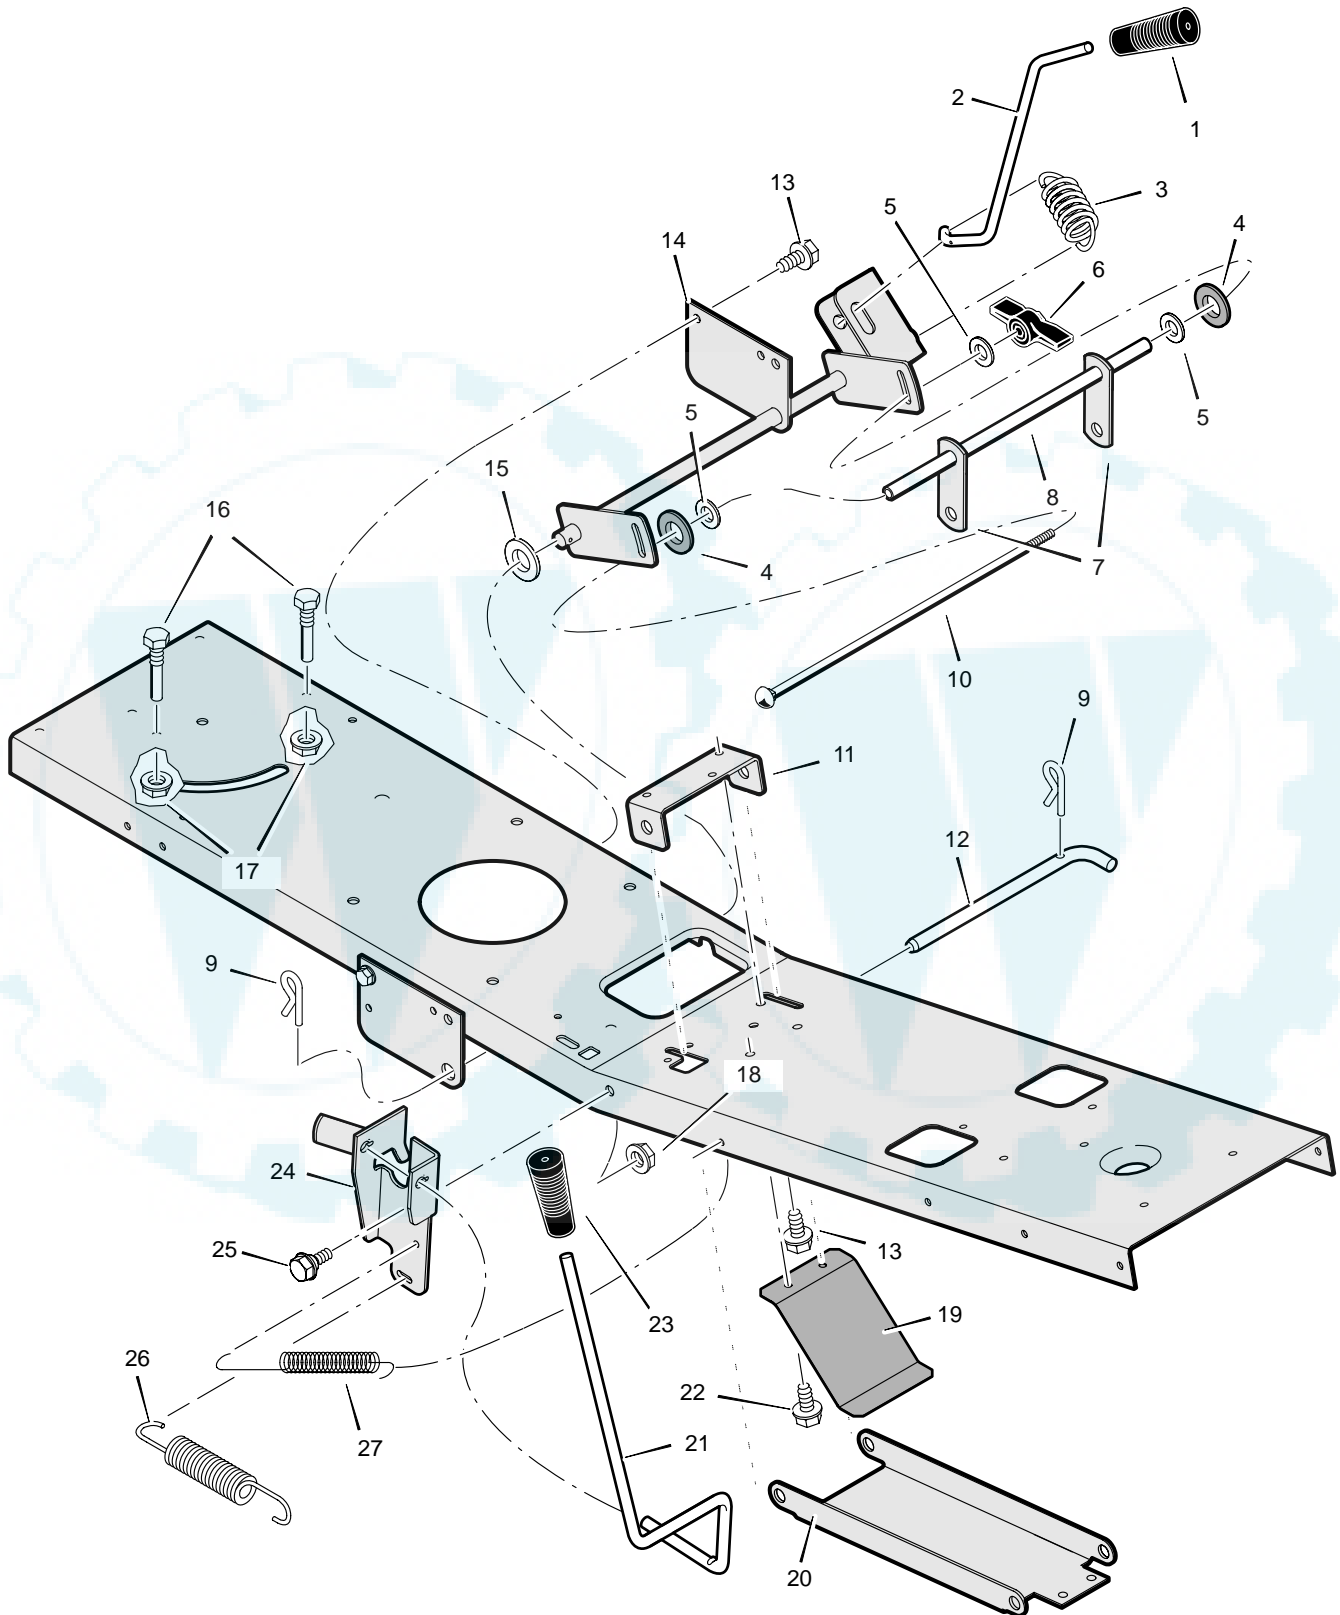

MODEL 309012x11A

**REPAIR PARTS
MOWER HOUSING SUSPENSION**

MODEL 309012x11A

**REPAIR PARTS
MOWER HOUSING SUSPENSION**

Key No.	Description	Part No.	Key No.	Description	Part No.
1	Grip, Lift Lever	92697	15	Washer	17x165
2	Lever, Lift	1401117	16	Screw, Guide	93349
3	Spring, Extension	165x154	17	Nut, Flange	15x79
4	Pad, Friction	94137	18	Nut, Flange	15x84
5	Washer	17x45	19	Spring, Leaf	1401147
6	Wingnut	95004	20	Hanger, Front	1401040
7	Link, Lift	1401033	21	Lever, PTO	1401116
8	Tube, Spacer	1401096	22	Screw	26x263
9	Pin, Hair	31x4	23	Grip, PTO	94198
10	Bolt, Carriage	2x93	24	Bracket, PTO	1401199
11	Bracket, Front Hanger Pivot	1401030	25	Bolt, Shoulder	9x42
12	Pin, Front Hanger	1401118	26	Spring, Extension	165x149
13	Screw	26x249	27	Spring, Extension	165x92
14	Arm Assembly, Lifter	1401129