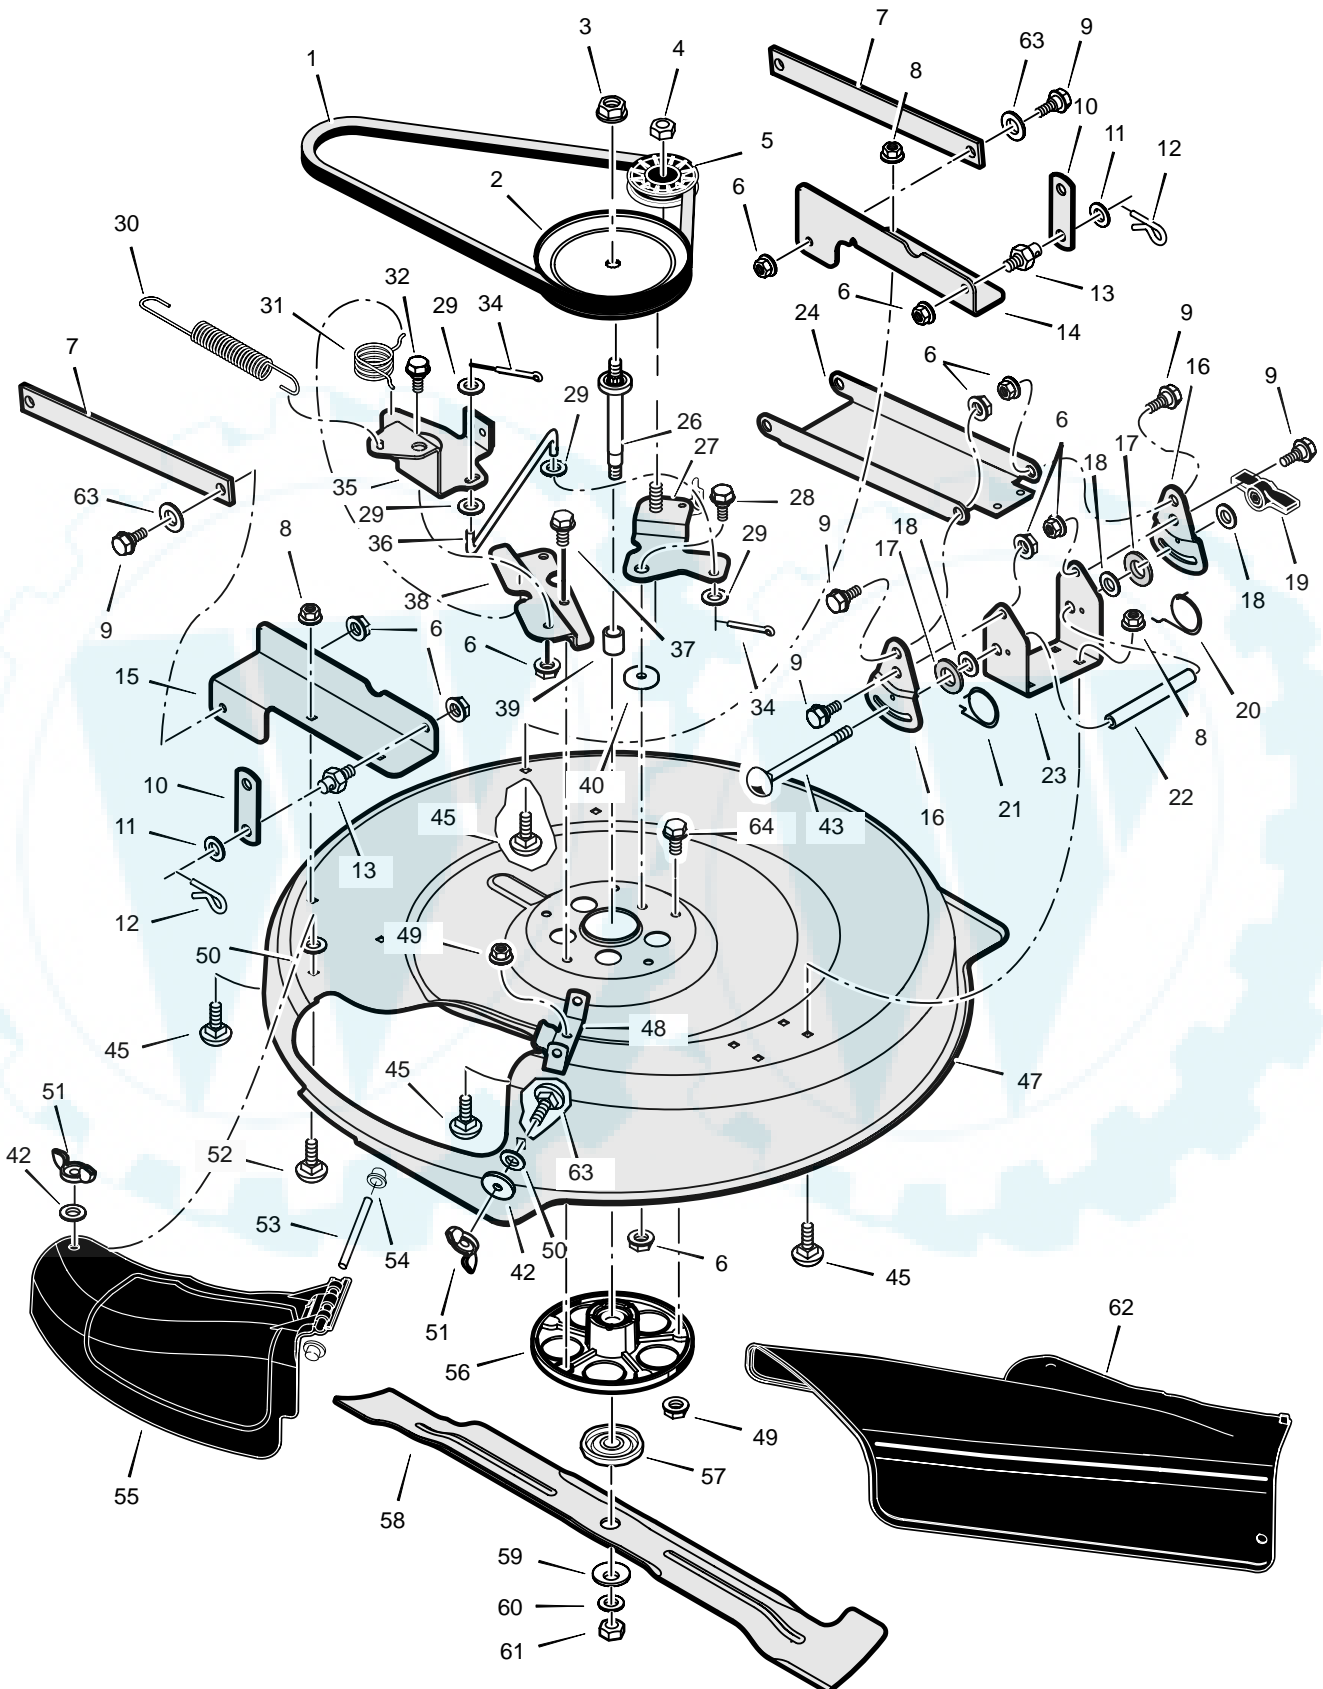

MODEL 309012x11A

REPAIR PARTS MOWER HOUSING

MODEL 309012x11A

REPAIR PARTS MOWER HOUSING

Key No.	Description	Part No.	Key No.	Description	Part No.
1	Belt, Blade Drive	37x111	32	Bolt, Shoulder	9x42
2	Pulley, Input	1401092	34	Pin, Cotter	30x20
3	Locknut	15x121	35	Arm Assembly, Brake	1401185
4	Nut, Flange	15x98	36	Link, Idler Arm	1401119
5	Pulley, Idler	690410	37	Bolt	25x7
6	Nut, Flange	15x84	38	Bracket, Brake Mounting	1401052
7	Arm, Rear	1401031	39	Spacer, Jackshaft	1401094
8	Nut, Flange	15x79	40	Washer	1401097
9	Bolt, Shoulder	9x58	42	Washer	19x45
10	Link, Lift	1401033	43	Bolt, Carriage	2x94
11	Washer	17x102	45	Bolt, Carriage	2x53
12	Pin, Hair	31x4	47	Housing, Blade	1401028
13	Pin, Threaded Shoulder	94067	48	Hinge, Mulching Cover	1401106
14	Bracket, Left Rear	1401047	49	Nut, Flange	15x88
15	Bracket, Right Rear	1401048	50	Nut, Speed	28x76
16	Plate, Adjustment	1401038	51	Wingnut	14x86
17	Pad, Friction	94137	52	Bolt, Carriage	2x74
18	Washer	17x45	53	Rod, Chute Deflector	91767
19	Wingnut	95004	54	Cap, Push	28x23
20	Spring, Left Torsion	166x43	55	Cover, Mulch	1401080
21	Spring, Right Torsion	166x42	56	Mandrel Housing	94305
22	Tube, Spacer	1401095	57	Adapter, Blade	92466
23	Bracket, Deck	1401037	58	Blade	1401079
24	Hanger, Front	1401040	59	Washer, Cup	17x166
26	Shaft, Splined	1401065	60	Washer	17x165
27	Arm, Idler	1401186	61	Nut, Blade Mount	15x100
28	Bolt, Shoulder	9x39	62	Deflector, Chute	1401081
29	Washer	17x47	63	Bolt, Carriage	2x74
30	Spring, Extension	165x149	64	Bolt	1x84
31	Spring, Torsion	166x46