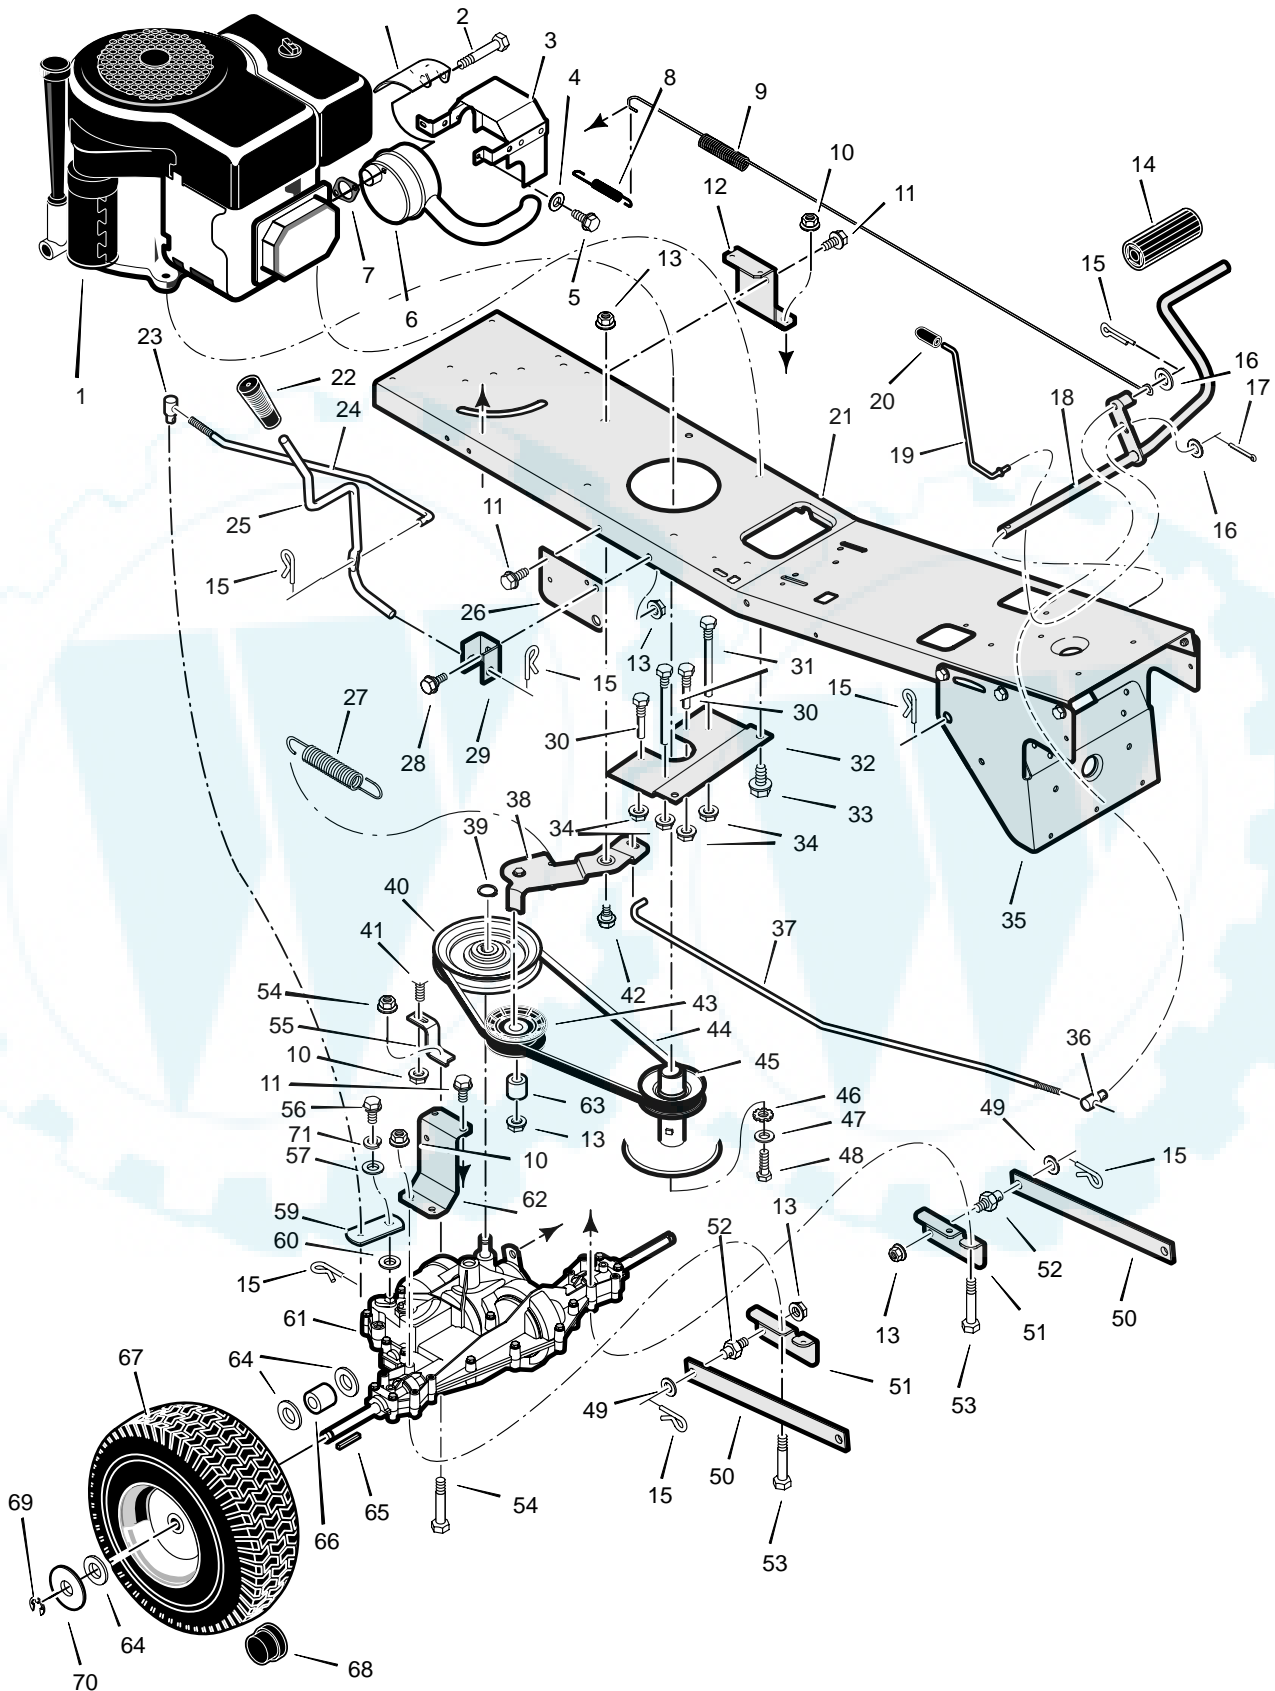

MODEL 309012x11A

REPAIR PARTS MOTION DRIVE

MODEL 309012x11A

REPAIR PARTS MOTION DRIVE

Key No.	Description	Part No.	Key No.	Description	Part No.
1	Engine, Briggs & Stratton	1401154	36	Nut, Adjusting	94815
2	Bolt, Hex – Muffler	1x118	37	Rod, Clutch	1401078
3	Shield Assembly, Heat	1401152	38	Clutch Arm Assembly	1401128
4	Lockwasher	18x32	39	Ring, Retainer	11x7
5	Screw	25x2	40	Pulley, Drive	1401077
6	Muffler	1401153	41	Bolt, Carriage	2x53
7	Gasket, Muffler	91309	42	Bolt, Shoulder	9x39
8	Spring, Extension	165x75	43	Pulley, Idler	690410
9	Spring, Extension	165x148	44	Belt, Motion Drive	37x110
10	Nut	15x88	45	Pulley, Split Stack	1401066
11	Screw	26x249	46	Washer, Star	19x35
12	Bracket, Transaxle –Left	1401042	47	Washer	17x170
13	Nut, Flange	15x84	48	Bolt, Hex	1x140
14	Cover, Pedal	21544	49	Washer	17x102
15	Pin, Cotter	30x20	50	Arm, Rear	1401031
16	Washer	17x53	51	Bracket, Rear Hanger	1401039
17	Pin, Cotter	30x20	52	Pin, Threaded Shoulder	94067
18	Pedal Assembly	1401127–853	53	Bolt, Hex	1x155
19	Rod, Parking Brake	1401112	54	Bolt	180087
20	Grip, Parking Brake Rod	91079	55	Bracket, Torque Reactor	1401051
21	Frame	1401029–853	56	Screw	1x145
22	Grip, Shift Lever	92697	57	Washer, Shift Yoke	710657
23	Nut, Adjusting	1401148	59	Yoke, Shift	1401093
24	Link, Shift	1401122	60	Washer	17x148
25	Lever, Shift	1401111	61	Transaxle, Peerless	1401091
26	Bracket, Lift Pivot	1401032	62	Bracket, Transaxle	1401042
27	Spring, Extension	165x147	63	Spacer	690369
28	Bolt, Shoulder	9x39	64	Washer	17x160
29	Bracket, Pivot	1401043	65	Key, Square	56534
30	Guide, Belt –Short	1401104	66	Spacer, Rear Wheel	1401103
31	Guide, Belt –Long	1401105	67	Wheel, Rear –15"	1401120
32	Plate, Belt Guide	1401057	68	Cap, Hub	94618
33	Bolt	25x7	69	E–Ring	11x3
34	Nut, Flange	15x79	70	Washer	17x195
35	Bracket, Support	1401059	71	Lockwasher, Split	18x32

* When you order a tire, make sure to give the brand name of the tire so that the tread pattern on the tire will match.

** For information on Replacement Parts see the Central Parts Distributor in your area.