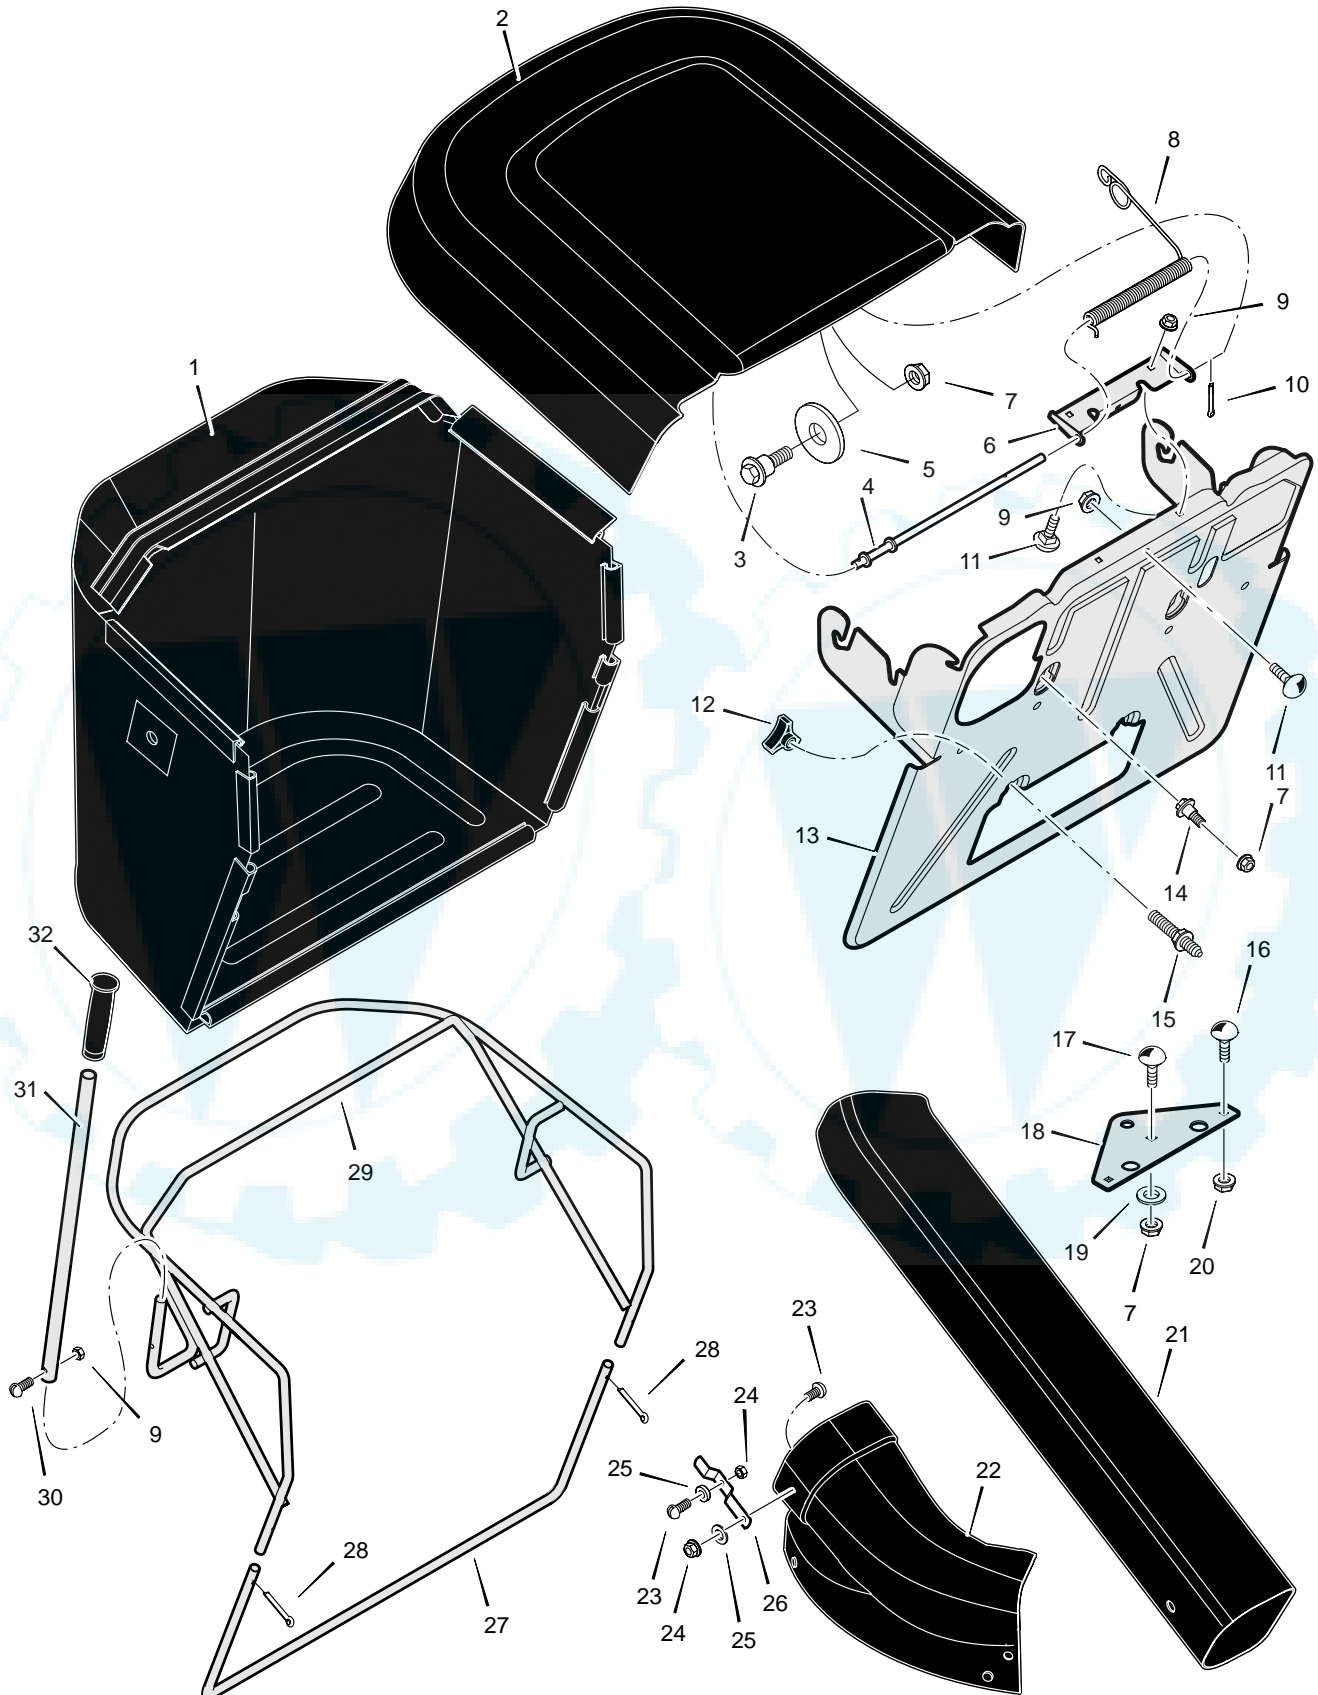

MODEL 309012x11A

**REPAIR PARTS
GRASS BAGGER**

MODEL 309012x11A

REPAIR PARTS GRASS BAGGER

Key No.	Description	Part No.	Key No.	Description	Part No.
1	Bag, Cloth	1401173	17	Bolt, Carriage	2x57
2	Cover, Bag	1401188	18	Bracket, Hitch Extension	1401178-853
3	Bolt, Shoulder	9x13	19	Washer	17x104
4	Rod, Bag Lid	1401168	20	Nut	15x88
5	Washer	17x152	21	Tube, Connecting	1401089
6	Hinge, Bag Top	1401190-853	22	Tube, Extension	1401088
7	Nut	15x84	23	Bolt	6x91
8	Spring, Torsion	166x47	24	Wingnut	14x77
9	Nut	15x89	25	Washer	712440
10	Pin, Cotter	30x20	26	Spring, Leaf	1401175
11	Bolt, Carriage	2x82	27	Tube, Bag Frame	1401155-853
12	Knob	740227	28	Pin, Cotter	30x35
13	Assembly, Bag Plate & Hanger	1401182-853	29	Frame, Bag	1401167-853
14	Bolt, Shoulder	9x70	30	Bolt	1x94
15	Stud, Double End	6x110	31	Lever, Dump	1401141-853
16	Bolt, Carriage	2x53	32	Grip	1401176