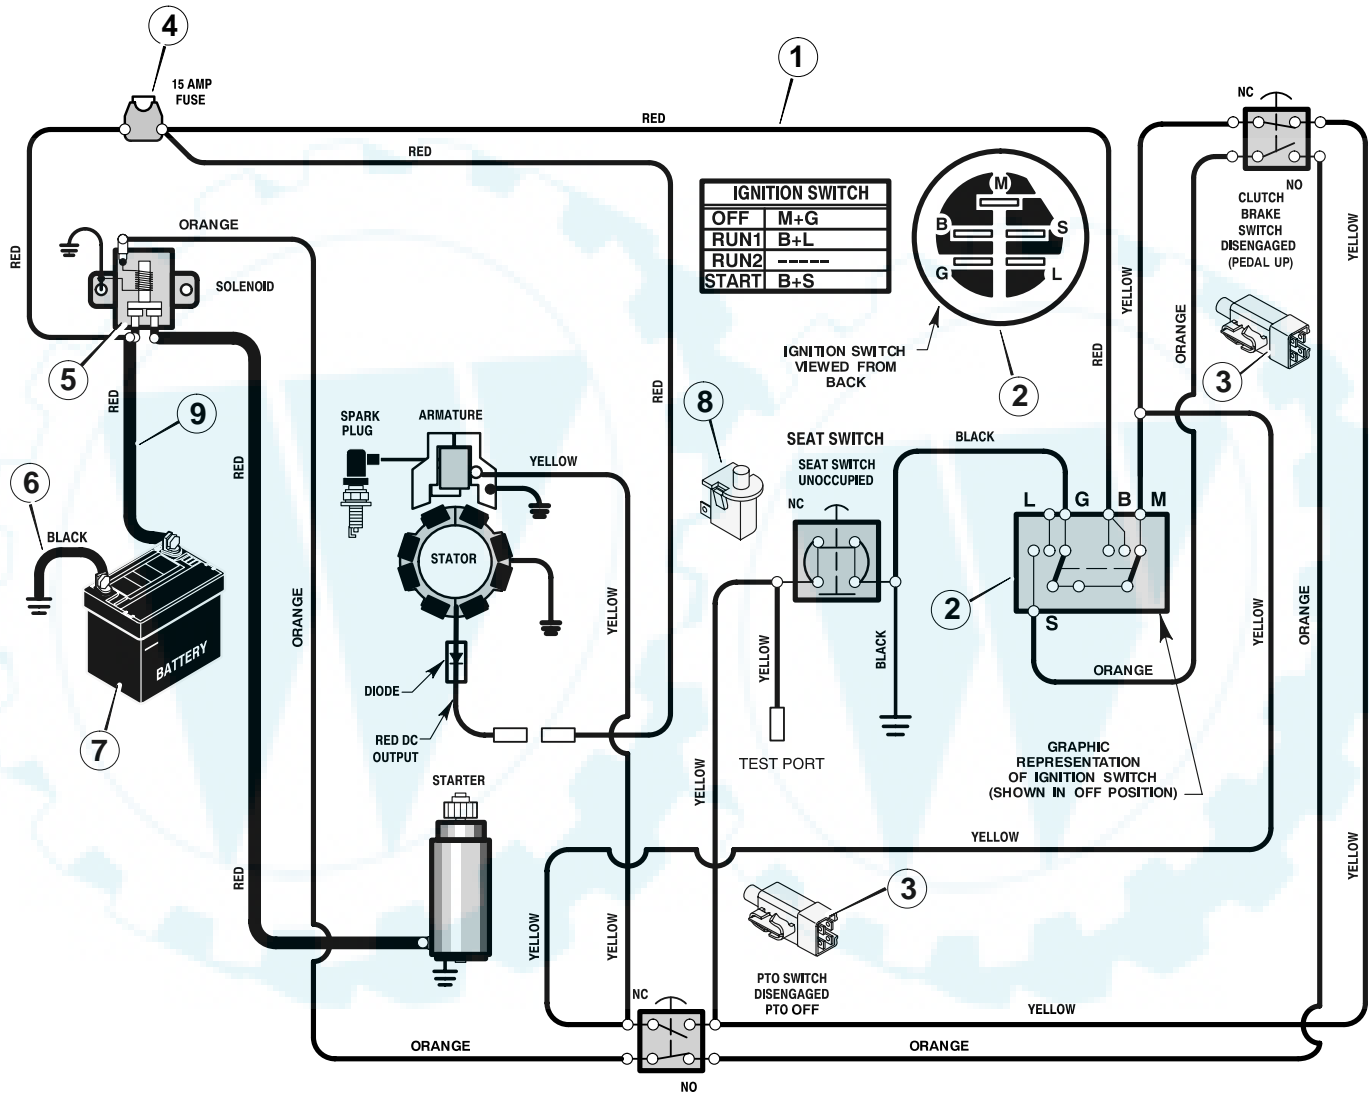

MODEL 309012x11A

REPAIR PARTS
ELECTRICAL SYSTEM

MODEL 309012x11A

**REPAIR PARTS
ELECTRICAL SYSTEM**

Key No.	Description	Part No.
1	Harness, Chassis Wire	250x103
2	Switch, Ignition	1401149
	Key, Ignition	327349
	Nut, Hex	
	Cap, Ignition	
3	Switch, Limit	94136
4	Fuse	54212
	Holder, Fuse	407078
5	Solenoid	94613
	Screw, Mounting	26x214
	Locknut	15x116
6	Cable, Battery Ground	24x37
	Screw, Ground Cable	
7	Battery	92739
	Bolt, Carriage	2x82
	Wingnut	14x79
8	Switch, Seat Sensor	94159
9	Cable, Red Batery	24x24
	Boot, Positive Terminal	690604