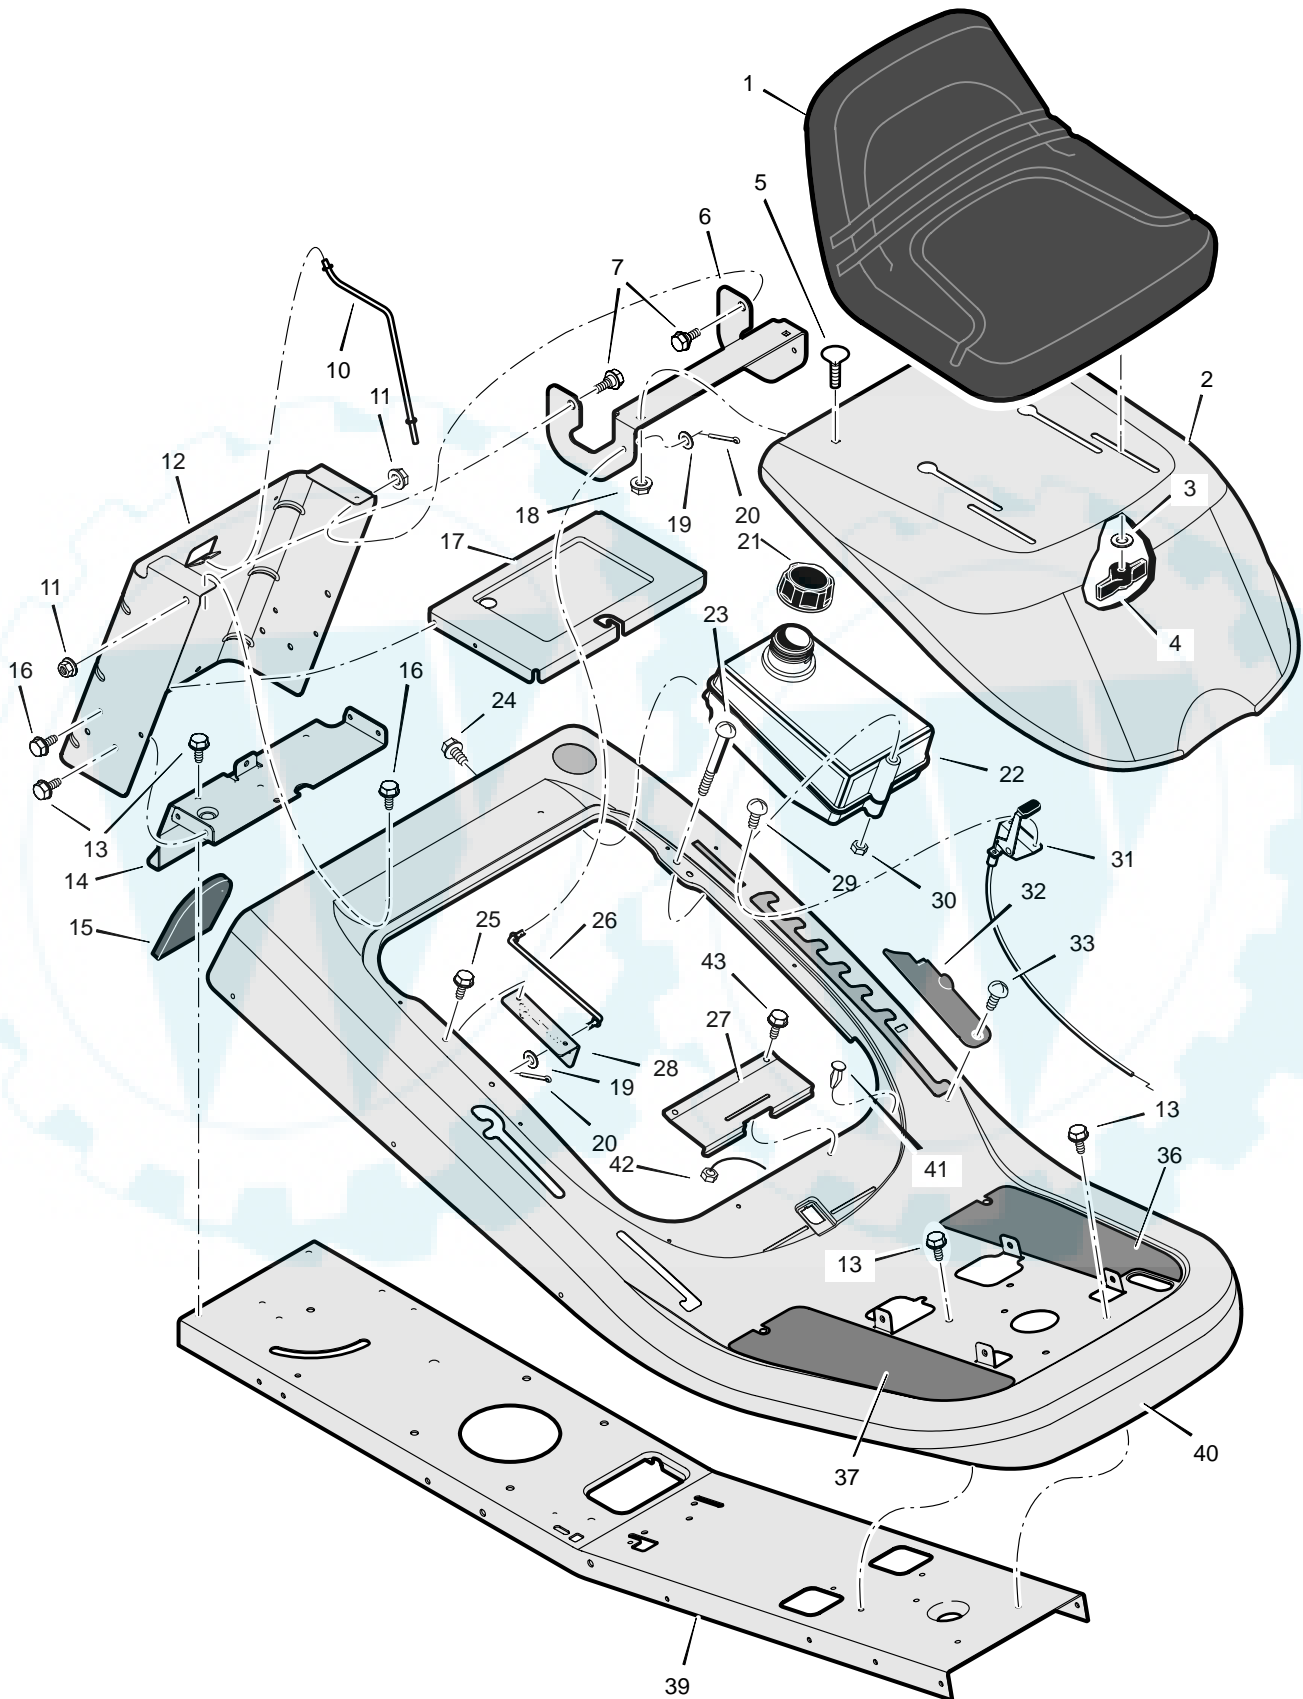

MODEL 309012x11A

**REPAIR PARTS
CHASSIS & HOOD**

MODEL 309012x11A

REPAIR PARTS CHASSIS & HOOD

Key No.	Description	Part No.	Key No.	Description	Part No.
1	Seat	690566	23	Screw	6x111
2	Hood	1401027-848	24	Screw	710246
3	Washer	17x47	25	Screw	710197
4	Bolt, Wing	1001054	26	Rod, Hood Prop	1401110
5	Bolt, Carriage	2x53	27	Spring, Seat Deck	1401041-853
6	Bracket, Hinge	1401036	28	Bracket, Prop Rod	1401056-853
7	Bolt, Shoulder	9x29	29	Screw	26x201
10	Rod, Battery	1401113	30	Nut, NY-Lock	15x116
11	Nut, Flange	15x84	31	Control, Throttle	1401169
12	Plate, Rear	1401025-853	32	Cover, Detent	1401084
13	Screw	26x249	33	Bolt, Shoulder	9x47
14	Plate, Hitch	1401050-853	36	Footmat, Left	1401229
15	Cover	1401086	37	Footmat, Right	1401228
16	Screw	26x263	39	Frame	1401029-853
17	Tray, Battery	1401076-853	40	Deck, Seat	1401026-848
18	Nut, Flange	15x79	41	Bumper	94744
19	Washer	17x47	42	Nut	782585
20	Pin, Cotter	30x20	43	Screw	25x2
21	Cap, Fuel Tank	92317	--	Book, Instruction	F-010604J
22	Tank, Fuel	1401071			