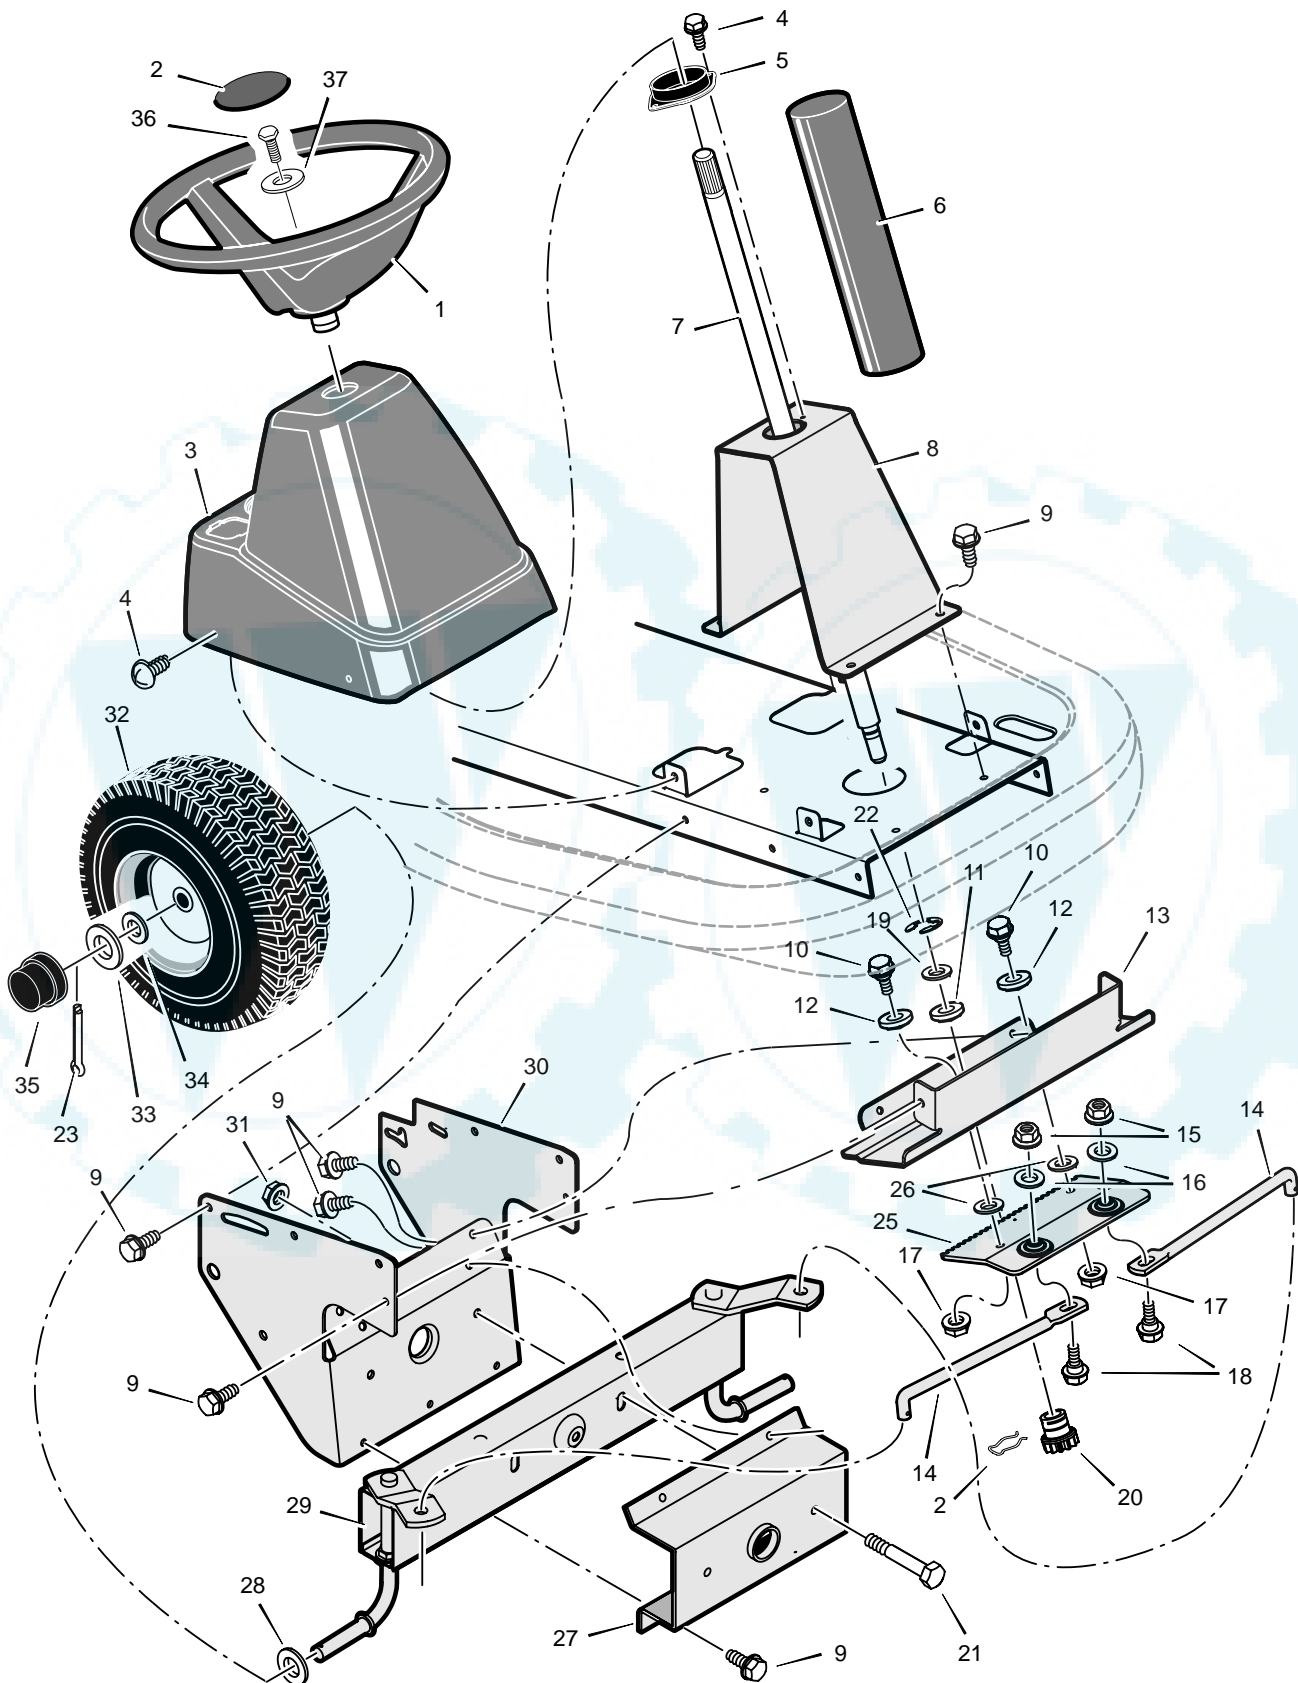

MODEL 309012x11A

**REPAIR PARTS
STEERING**

MODEL 309012x11A

REPAIR PARTS STEERING

Key No.	Description	Part No.	Key No.	Description	Part No.
1	Wheel, Steering	95185	19	Washer	17x118
2	Cap, Steering	711326	20	Gear, Pinion	1401099
3	Console, Low –Black	1401044	21	Bolt, Hex	1x146
--	Console, Low –Grey	1401045	22	E–Ring, Retainer	11x28
4	Screw	26x270	23	Pin, Cotter	137185
5	Bearing, Upper Steering	1401090	25	Rack, Steering	1401046
6	Tube, Steering	1401107	26	Washer	785373
7	Shaft, Steering	1401100	27	Bracket, Axle Front	1401060
8	Support, Steering	1401055	28	Washer	17x157
9	Screw	26x249	29	Axle & Spindle Assembly	1401126
10	Bolt, Shoulder	9x67	30	Bracket, Support	1401059
11	Bearing, Lower Steering	1401098	31	Nut, Flange	15x118
12	Roller	1401102	32	Wheel, Front	1401143
13	Plate, Gear Mounting	1401058	33	Washer	17x197
14	Link, Drag	1401123	34	Washer	17x157
15	Nut, Flange	15x84	35	Cap, Hub	94618
16	Washer	17x104	36	Bolt	711719
17	Nut, Flange	15x88	37	Washer	711720
18	Bolt, Hex	1x111			

* When you order a tire, make sure to give the brand name of the tire so that the tread pattern on the tire will match.