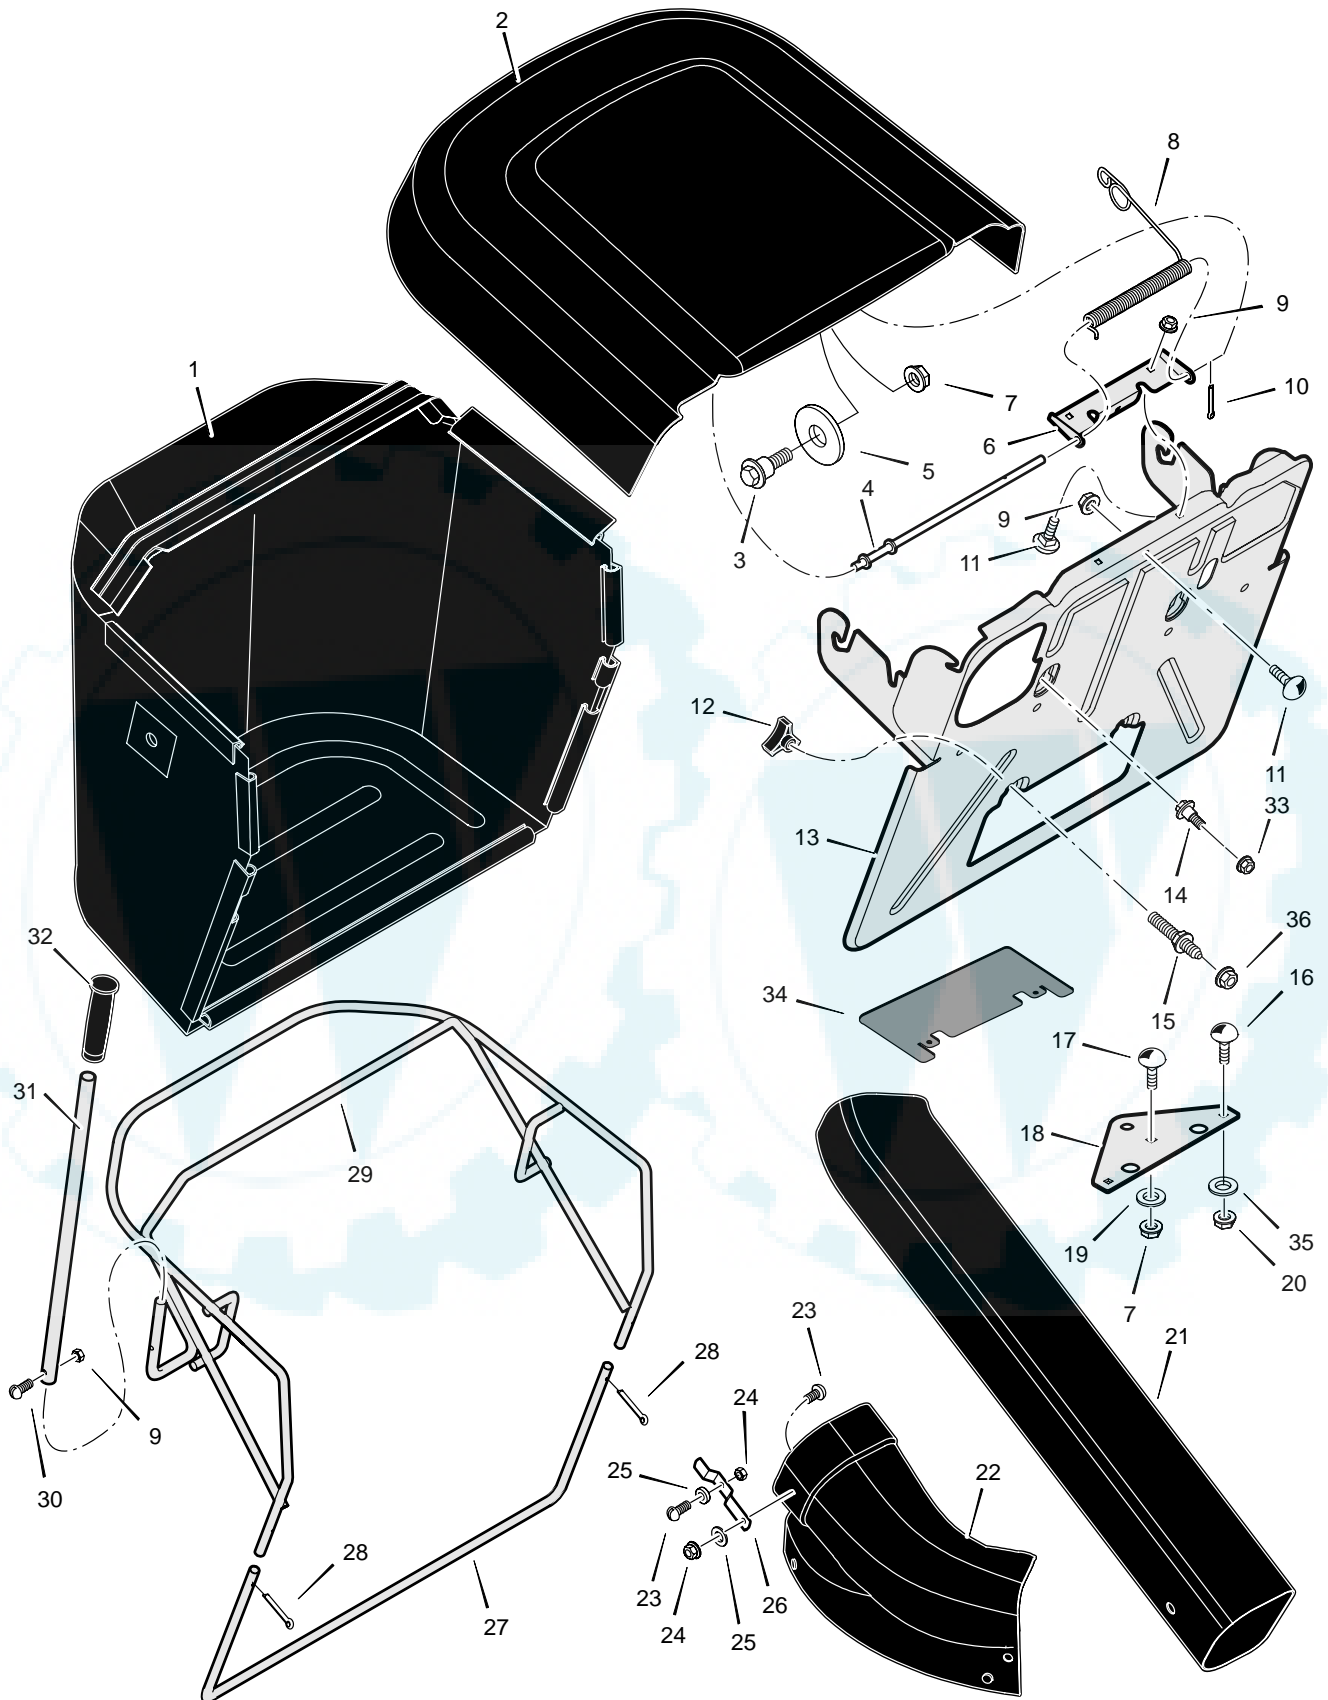

**MODELS 247930x68A**

**REPAIR PARTS**

## MODELS 247930x68A

## REPAIR PARTS

Key No.	Description	Part No.	Key No.	Description	Part No.
1	Bag, Cloth	1401246	20	Nut	015x88
2	Cover, Bag (Black)	1401189	21	Tube, Connecting	1401089
3	Bolt, Shoulder	009x13	22	Tube, Extension	1401088
4	Rod, Bag Lid	1401168	23	Bolt	006x91
5	Washer	17x152 Z	24	Acorn Nut	014x77
6	Hinge, Bag Top	1401190E701	25	Washer	17x180
7	Nut	015x84	26	Spring, Leaf	1401175
8	Spring, Torsion	166x47	27	Tube, Bag Frame	1401155E701
9	Nut	015x89	28	Pin, Cotter	030x20
10	Pin, Cotter	030x50	29	Frame, Bag	1401167E701
11	Bolt, Carriage	002x82	30	Bolt	001x94
12	Knob	740227	31	Lever, Dump	1401141E701
13	Assembly, Bag Plate & Hanger	1401182E701	32	Grip	1401176
14	Bolt, Shoulder	9x70	33	Nut, Flange	015x85
15	Stud, Double End	6x110	34	Baffle, Bag Plate	1401242
16	Bolt, Carriage	002x53	35	Washer	17x212
17	Bolt, Carriage	002x57	36	Nut	015x79
18	Bracket, Hitch Extension	1401178E701	—	Book, Instruction	F-020901L
19	Washer	17x104			