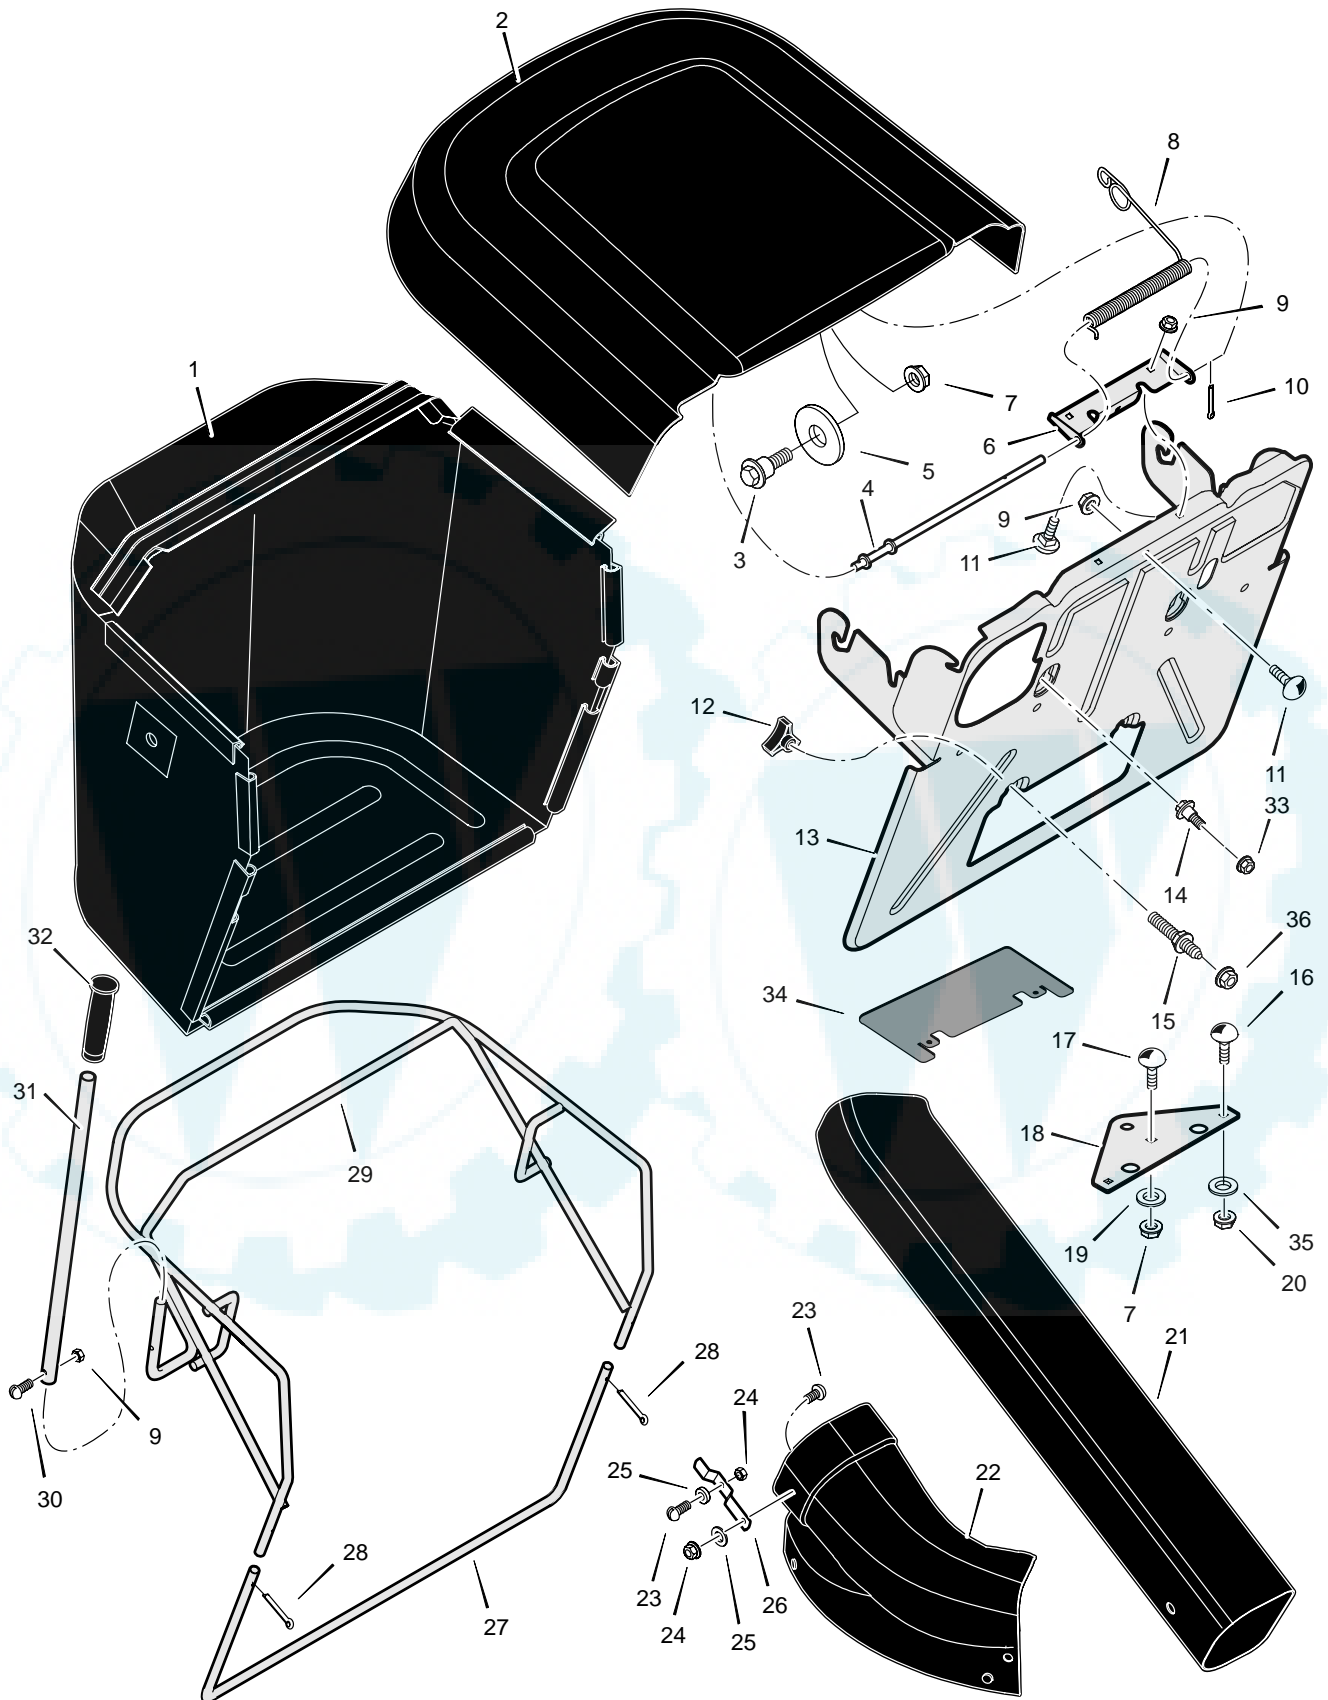

**MODELS 247930x11A**

**REPAIR PARTS**

## MODELS 247930x11A

## REPAIR PARTS

Key No.	Description	Part No.	Key No.	Description	Part No.
1	Bag, Cloth	1401246	20	Nut	015x88
2	Cover, Bag (Green)	1401188	21	Tube, Connecting	1401089
3	Bolt, Shoulder	009x13	22	Tube, Extension	1401088
4	Rod, Bag Lid	1401168	23	Bolt	006x91
5	Washer	17x152 Z	24	Acorn Nut	014x77
6	Hinge, Bag Top	1401190E701	25	Washer	17x180
7	Nut	015x84	26	Spring, Leaf	1401175
8	Spring, Torsion	166x47	27	Tube, Bag Frame	1401155E701
9	Nut	015x89	28	Pin, Cotter	030x20
10	Pin, Cotter	030x50	29	Frame, Bag	1401167E701
11	Bolt, Carriage	002x82	30	Bolt	001x94
12	Knob	740227	31	Lever, Dump	1401141E701
13	Assembly, Bag Plate & Hanger	1401182E701	32	Grip	1401176
14	Bolt, Shoulder	9x70	33	Nut, Flange	015x85
15	Stud, Double End	6x110	34	Baffle, Bag Plate	1401242
16	Bolt, Carriage	002x53	35	Washer	17x212
17	Bolt, Carriage	002x57	36	Nut	015x79
18	Bracket, Hitch Extension	1401178E701	—	Book, Instruction	F-020901L
19	Washer	17x104			