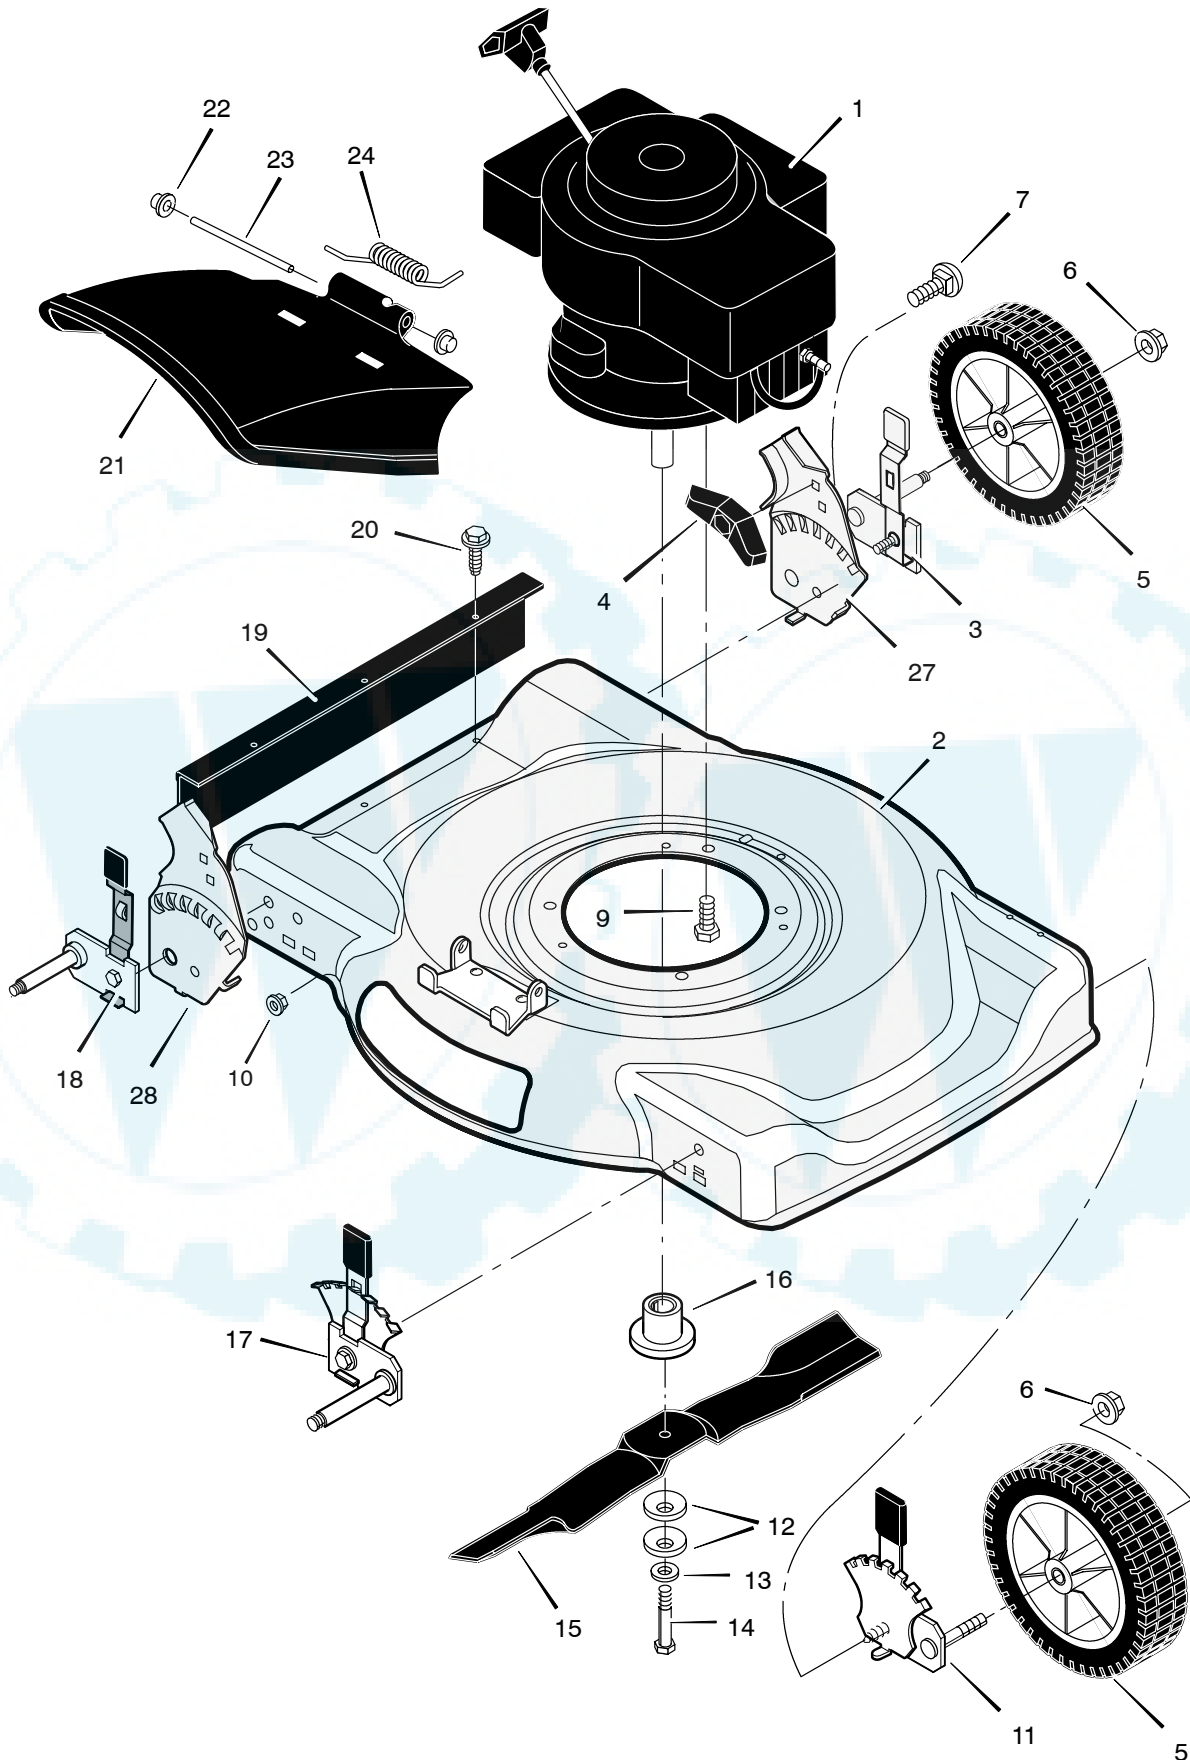

MODEL 22117X194B

REPAIR PARTS

MODEL 22117X194B

REPAIR PARTS

KEY NO.	DESCRIPTION	PART NO.
1	Engine ‡	-----
2	Housing	776022
3	Height Adjuster, Left Rear	672637
4	Knob	71495
5	Wheel and Tire	20270
6	Locknut, Flange	15x84
7	Bolt, Carriage	2x81
9	Bolt, Engine	25x6
10	Nut	15x68
11	Height Adjuster, Left Front	672635
12	Washer, Belleville	17x137
13	Washer	17x124
14	Bolt, Hex	1x142
15	Blade, Side Discharge	42225E701
16	Adapter, Blade	71056
17	Height Adjuster, Right Front	672634
18	Height Adjuster, Right Rear	672636
19	Guard, Rear	672738
20	Screw	26x245
21	Deflector, Chute	672421
22	Push-On Cap	28x42
23	Pin, Pivot	215x11 Z
24	Spring	166x5
27	Bracket, Left Handle	1101303E700
28	Bracket, Right Handle	1101302E700
-	Book, Instruction	F-010421L

MODEL 22117X194B

REPAIR PARTS

KEY NO.	DESCRIPTION	PART NO.
1	Handle, Upper (Black)	71581E701
2	Handle, Lower (Black)	71137E701
3	Bracket, Stop Lever	43628 BC
4	Lever, Stop	43653E700
5	Knob, Plastic	71294
6	Engine Stop Cable	672835
7	Guide, Rope	71530
8	Locknut	15x116
9	Bolt	2x77
10	Fastener, Cable	1101352