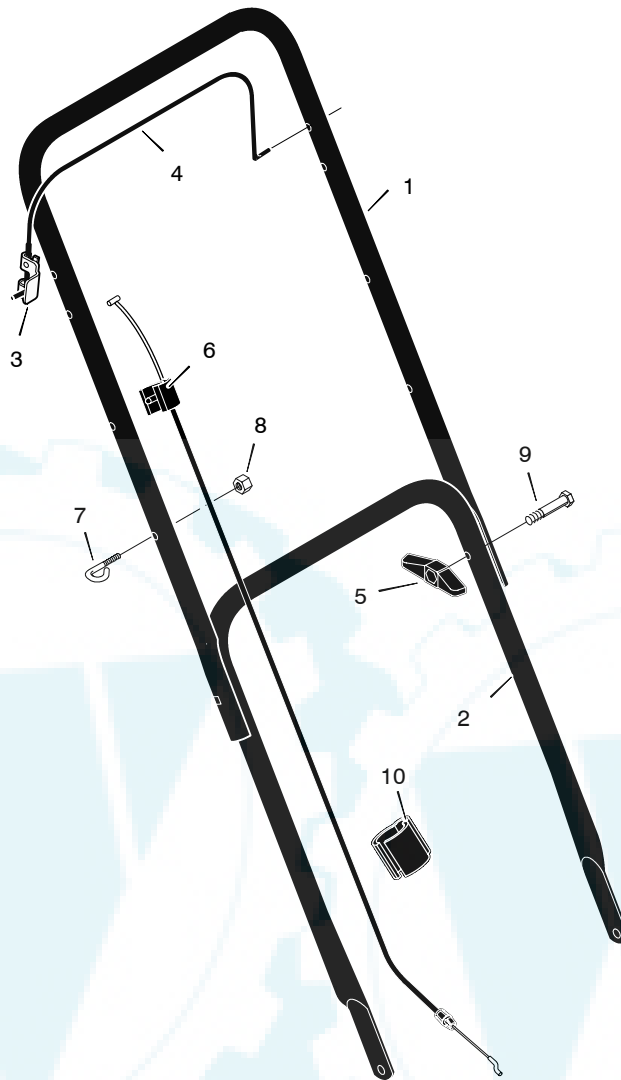

MODEL 22117X194B

REPAIR PARTS

MODEL 22117X194B

REPAIR PARTS

KEY NO.	DESCRIPTION	PART NO.
1	Engine ‡	-----
2	Housing	776022
3	Height Adjuster, Left Rear	672637
4	Knob	71495
5	Wheel and Tire	20270
6	Locknut, Flange	15x84
7	Bolt, Carriage	2x81
9	Bolt, Engine	25x6
10	Nut	15x68
11	Height Adjuster, Left Front	672635
12	Washer, Belleville	17x137
13	Washer	17x124
14	Bolt, Hex	1x142
15	Blade, Side Discharge	42225E701
16	Adapter, Blade	71056
17	Height Adjuster, Right Front	672634
18	Height Adjuster, Right Rear	672636
19	Guard, Rear	672738
20	Screw	26x245
21	Deflector, Chute	672421
22	Push-On Cap	28x42
23	Pin, Pivot	215x11 Z
24	Spring	166x5
27	Bracket, Left Handle	1101303E700
28	Bracket, Right Handle	1101302E700
-	Book, Instruction	F-010421L

MODEL 22117X194B

REPAIR PARTS

KEY NO.	DESCRIPTION	PART NO.
1	Handle, Upper (Black)	71581E701
2	Handle, Lower (Black)	71137E701
3	Bracket, Stop Lever	43628 BC
4	Lever, Stop	43653E700
5	Knob, Plastic	71294
6	Engine Stop Cable	672835
7	Guide, Rope	71530
8	Locknut	15x116
9	Bolt	2x77
10	Fastener, Cable	1101352