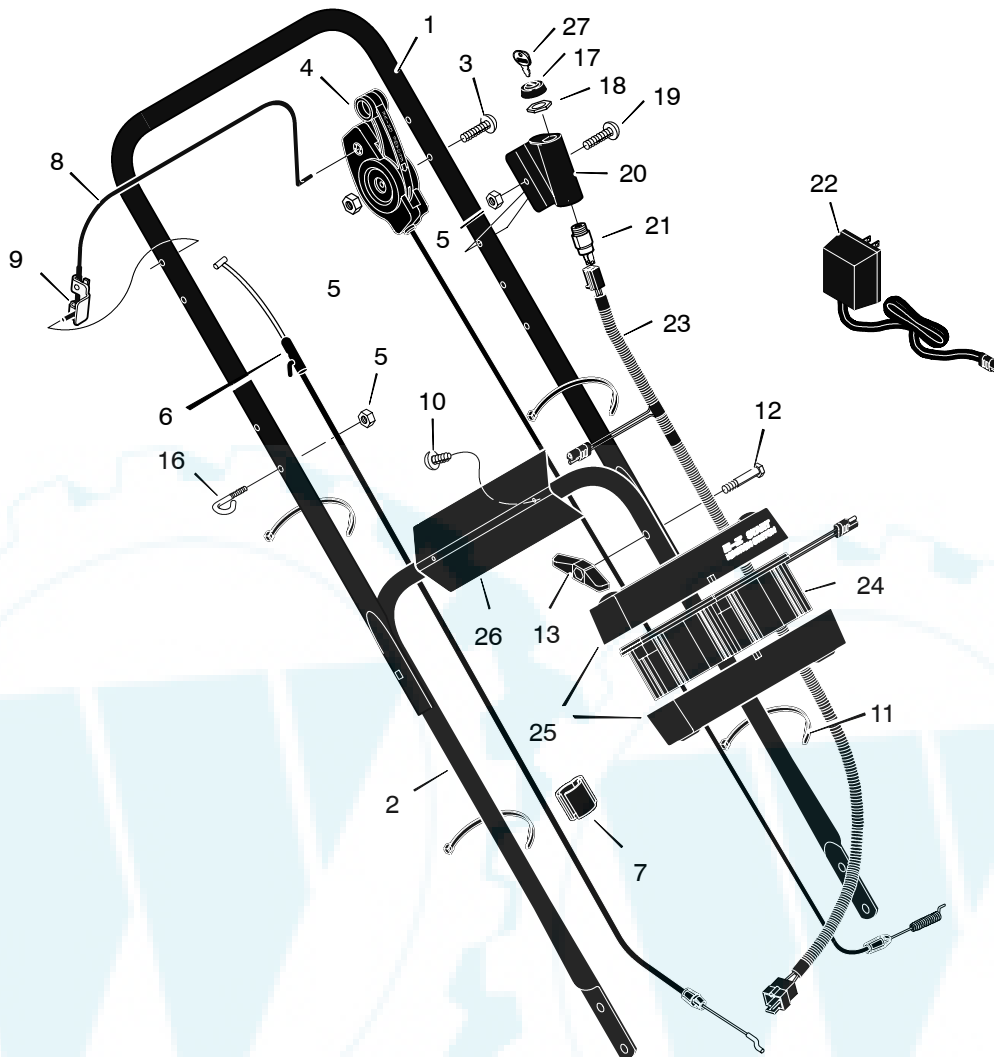

MODEL 20745x194C

REPAIR PARTS

KEY NO.	DESCRIPTION	PART NO.	KEY NO.	DESCRIPTION	PART NO.
1	Handle, Upper (Black)	671918E701	16	Guide, Rope	71530
2	Handle, Lower (Black)	672875E701	17	Cap	91488
3	Bolt	25x14	18	Nut	91489
4	Control, Drive	1101420	19	Bolt	3x136
5	Locknut	15x116	20	Cover, Ignition	671916
6	Cable, Stop	1101367	21	Switch Ignition & Key	776011
7	Fastener, Single Cable	1101352	22	Charger, Battery	671992
8	Lever, Stop	672878E701	23	Harness, Wiring	776012
9	Bracket, Stop Lever	43628 BC	24	Battery	776014
10	Screw	26x220	25	Case, Battery	776013
11	Fastener, Cable	71372	26	Bracket, Battery	671959
12	Bolt	2x77	27	Key, Ignition	672220
13	Knob	71294