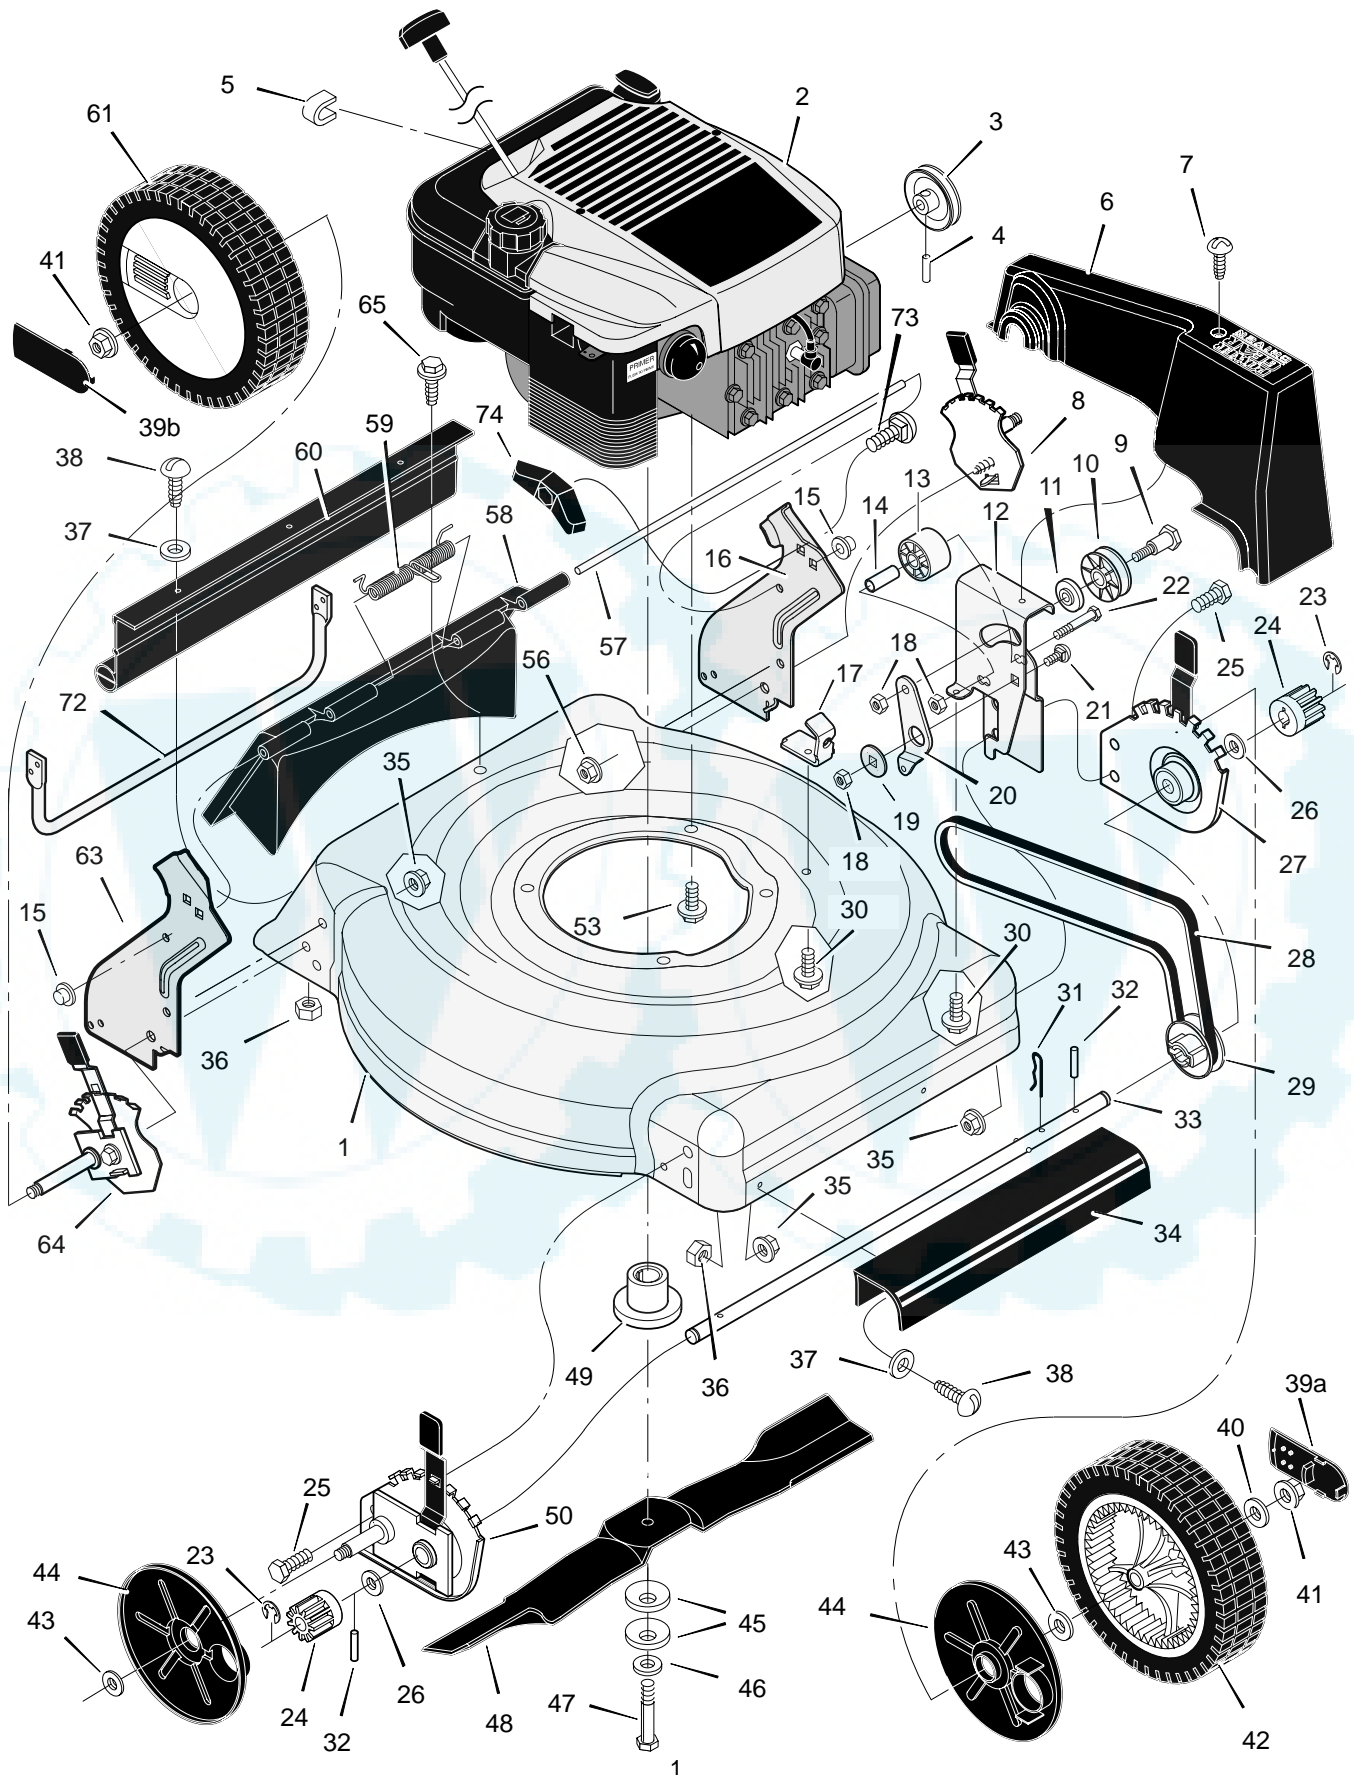

MODEL 20716x50C

REPAIR PARTS

MODEL 20716x50C

REPAIR PARTS

KEY NO.	DESCRIPTION	PART NO.	KEY NO.	DESCRIPTION	PART NO.
1	Housing	_____	34	Cover, Axle (Gray)	672108
2	Engine *	*	35	Nut, Flange	15x68
3	Pulley, Engine	71434	36	Nut, Hex	15x102
4	Pin, Spring	32x64	37	Washer	17x38
6	Cover, Belt (Gray)	672109	38	Screw	4x21
7	Screw	26x279	39a	Cap, Hub	43847
8	Adjuster, Left Height	672605	39b	Cap, Hub	43615
9	Bolt, Shoulder	9x50	40	Washer	17x169
10	Pulley, V-Idler	71779	41	Nut, Flange	15x84
11	Spacer	71788	42	Wheel, Drive	71133
12	Bracket, Idler Support	672772 Z	43	Washer	17x120
13	Pulley, Idler -Backside	71778	44	Cover, Dust	71780
14	Bearing	71793	45	Washer, Belleville	17x137
15	Nut, Push	28x49	46	Washer	17x124
16	Bracket, Left Handle	1101239E700	47	Bolt	1x153
17	Bracket, Cable	671934	48	Blade	672763E701
18	Nut, Hex	15x43	49	Adapter, Blade	672503
19	Spacer	71789	50	Adjuster, Right Frt. Height	672602
20	Arm, Idler	671936 Z	53	Bolt, Engine	25x6
21	Bolt, Carriage	2x53	56	Nut, Flange	15x88
22	Bolt, Shoulder	1x81	57	Rod, Pivot	215x17 Z
23	E-Ring	11x16	58	Door, Rear (Gray)	672612
24	Gear, Pinion	71792	59	Spring	166x44
25	Bolt	1x85	60	Deflector, Rear	671970
26	Washer	17x186	61	Wheel, Rear	71134
27	Adjuster, Left Frt. Height	672603	63	Bracket, Right Handle	1101238E700
28	Belt	37x84	64	Adjuster, Right Height	672604
29	Pulley, Axle	71791	65	Screw	26x245
30	Screw	26x263	72	Guard, Rear	671990
31	Pin, Hair	31x9	73	Bolt, Carriage	2x81
32	Pin, Spring	43629	74	Knob	71495
33	Axle	671931	--	Instruction Book	F-010434L

MODEL 20716x50C

REPAIR PARTS

1	Handle, Upper (Gray)	671918E724
2	Handle, Lower (Gray)	672874E724
3	Bolt	25x14
4	Control, Drive	1101420
5	Locknut	15x116
6	Cable, Stop	1101367
7	Fastener, Single Cable	1101352
8	Engine Stop Lever	672878E701
9	Bracket, Stop Lever	43628 BC
11	Fastener, Cable	71372
12	Bolt	2x77
13	Knob	71294
16	Guide, Rope	71530
17	Cap	91488