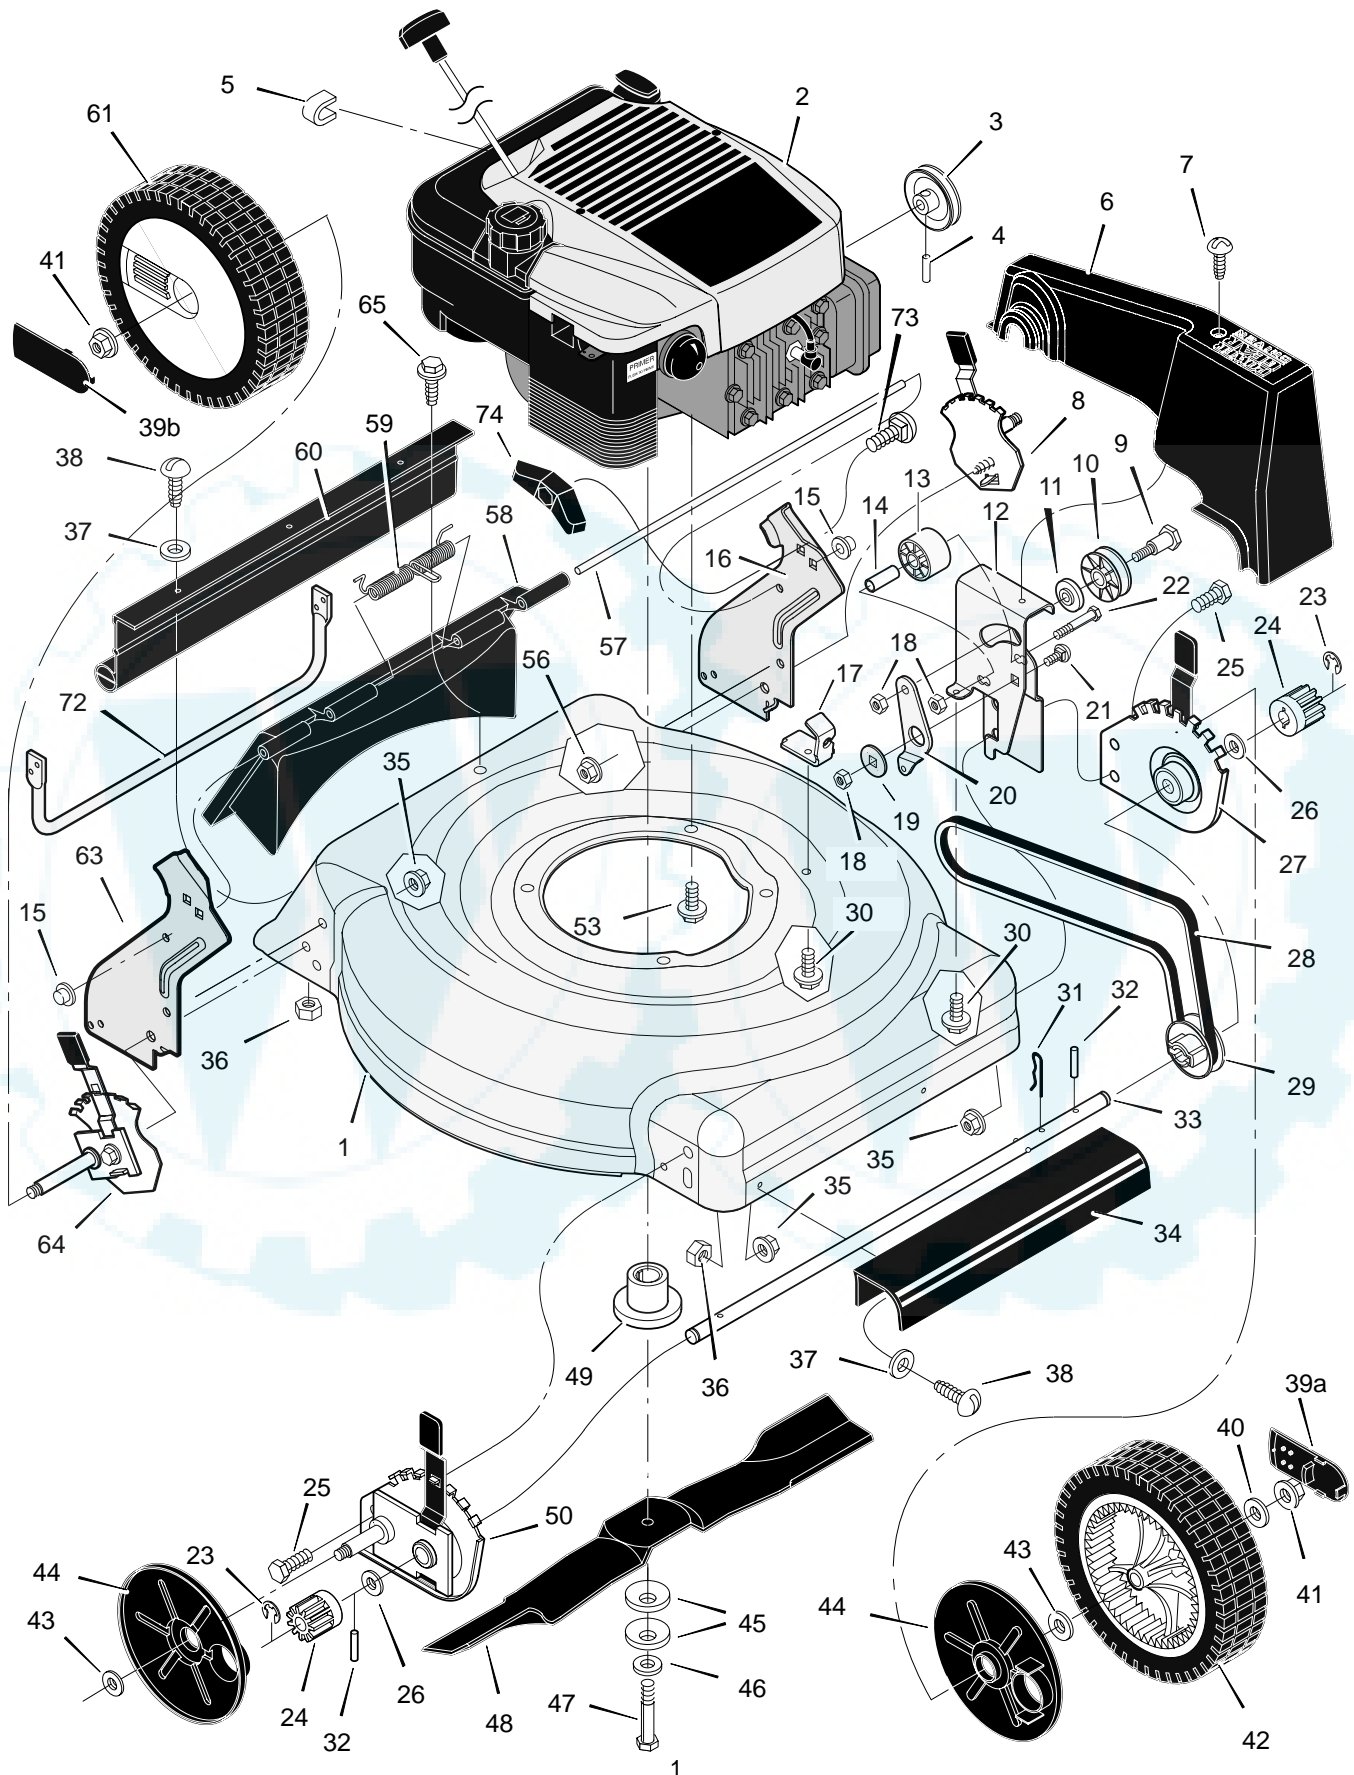

MODEL 20616x50E

REPAIR PARTS

MODEL 20616x50E

REPAIR PARTS

KEY NO.	DESCRIPTION	PART NO.	KEY NO.	DESCRIPTION	PART NO.
1	Housing	—	37	Washer	17x38
2	Engine *	*	38	Screw	4x21
3	Pulley, Engine	71434	39a	Cap, Hub	43847
4	Pin, Spring	32x64	39b	Cap, Hub	43615
6	Cover, Belt (Gray)	672109	40	Washer	17x169
7	Screw	26x279	41	Nut, Flange	15x84
8	Adjuster, Left Height	672605	42	Wheel, Drive	71133
9	Bolt, Shoulder	9x50	43	Washer	17x120
10	Pulley	71779	44	Cover, Dust	71780
11	Spacer	71788	45	Washer, Belleville	17x137
12	Bracket, Idler Support	672772 Z	46	Washer	17x124
13	Pulley, Idler	71778	47	Bolt	1x153
14	Bearing	71793	48	Blade	672763E701
15	Nut, Push	28x49	49	Adapter, Blade	672503
16	Bracket, Left Handle	1101239E700	50	Adjuster, Right Frt. Height	672602
17	Bracket, Cable	671934	53	Bolt, Engine	25x6
18	Nut, Hex	15x43	56	Nut, Flange	15x88
19	Spacer	71789	57	Rod, Pivot	215x17 Z
20	Arm, Idler	671936	58	Door, Rear (Gray)	672612
21	Bolt, Carriage	2x53	59	Spring	166x44
22	Bolt, Shoulder	1x81	60	Deflector, Rear	671970
23	E-Ring	11x16	61	Wheel, Rear	71134
24	Gear, Pinion	71792	63	Bracket, Right Handle	1101238E700
25	Bolt	1x85	64	Adjuster, Right Height	672604
26	Washer	17x186	65	Screw	26x245
27	Adjuster, Left Frt. Height	672603	72	Guard, Rear	671990
28	Belt	37x84	73	Bolt, Carriage	2x81
29	Pulley, Axle	71791	74	Knob	71495
30	Screw	26x263	--	Decal, Warning Symbol	44x6832
31	Pin, Hair	31x9	--	TUV & GS European Export	44x2929
32	Pin, Spring	43629	--	Decal, Drive Symbol (Handle)	44x2304
33	Axle	671931	--	Decal, SENTINEL 2n1	48x839
34	Cover, Axle (Gray)	672108	--	Decal, Belt Pince Symbol	48x2062
35	Nut, Flange	15x68	--	Decal, Stop Lever Symbol (Handle)	48x1181
36	Nut, Hex	15x102	--	Instruction Book	F-010469L

MODEL 20616x50E

REPAIR PARTS

1	Handle, Upper (Gray)	1101555E724
2	Handle, Lower (Gray)	672874E724
3	Bolt	25x14
4	Control, Drive	1101420
5	Locknut	15x116
6	Cable, Stop	1101183
7	Fastener, Cable	1101353
8	Engine Stop Lever	672878E701