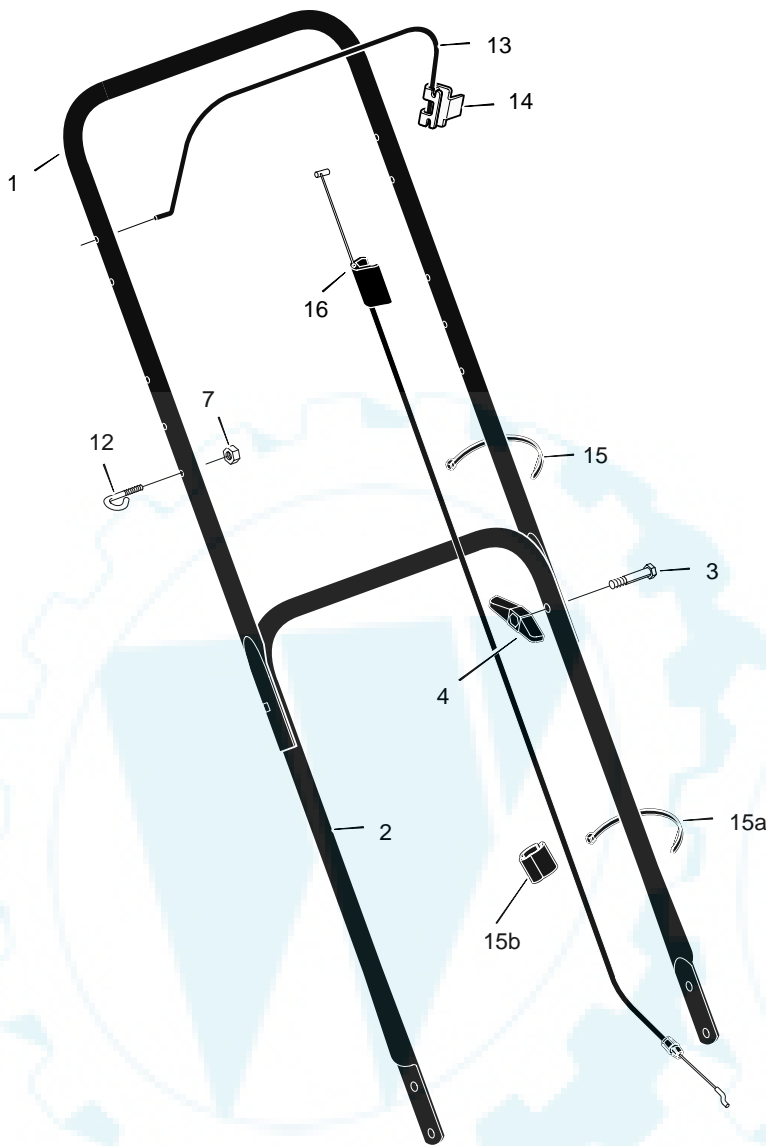

MODEL 20415x50C

REPAIR PARTS

1	Housing	776150	12	Hub Cap - Optional	672122	25	Door, Rear	672613
2	Engine *	*	13	Nut, Flange	15x84	26	Spring	166x44
3	Bolt, Carriage	2x81	14	Washer, Belleville	17x137	27	Guard, Rear	671970
4	Adjuster, Left Rear Height	672605	15	Washer	17x124	28	Wheel	71132
5	Push On Cap	28x49	16	Bolt	1x153	29	Bracket, Right Handle	1101238E700
6	Bracket, Left Handle	1101239E700	17	Blade	672763E701	30	Adjuster, Right Rear Height	672604
7	Adjuster, Left Front Height	672601	18	Adapter, Blade	672503	31	Screw	26x245
8	Nut, Flange	15x68	19	Adjuster, Right Front Height	672600	32	Guard, Rear	671990
9	Nut, Hex	15x102	20	Bolt, Engine	25x6	71	Washer	17x91 Z
10	Washer	17x38	23	Nut, Flange	15x88	74	Knob	71495
11	Screw	4x21	24	Rod, Pivot	215x17 Z	--	Instruction Book	F-010431L

MODEL 20415x50C

REPAIR PARTS

1	Handle, Upper (Gray)	671918E724	12	Guide, Rope	71530	17	Pin, Hair	31x9
2	Handle, Lower (Gray)	672874E724	13	Engine Stop Lever	671924E701	21	Frame, Top	71592
3	Bolt	2x77	14	Bracket, Stop Lever	43628 BC	22	Frame Assembly	672905
4	Knob, Plastic	71294	15a	Tie, Cable	71372	23	Bag, Cloth	1101032
7	Locknut	15x116	15b	Fastener, Single Cable	1101352			
			16	Engine Stop Cable	1101360			