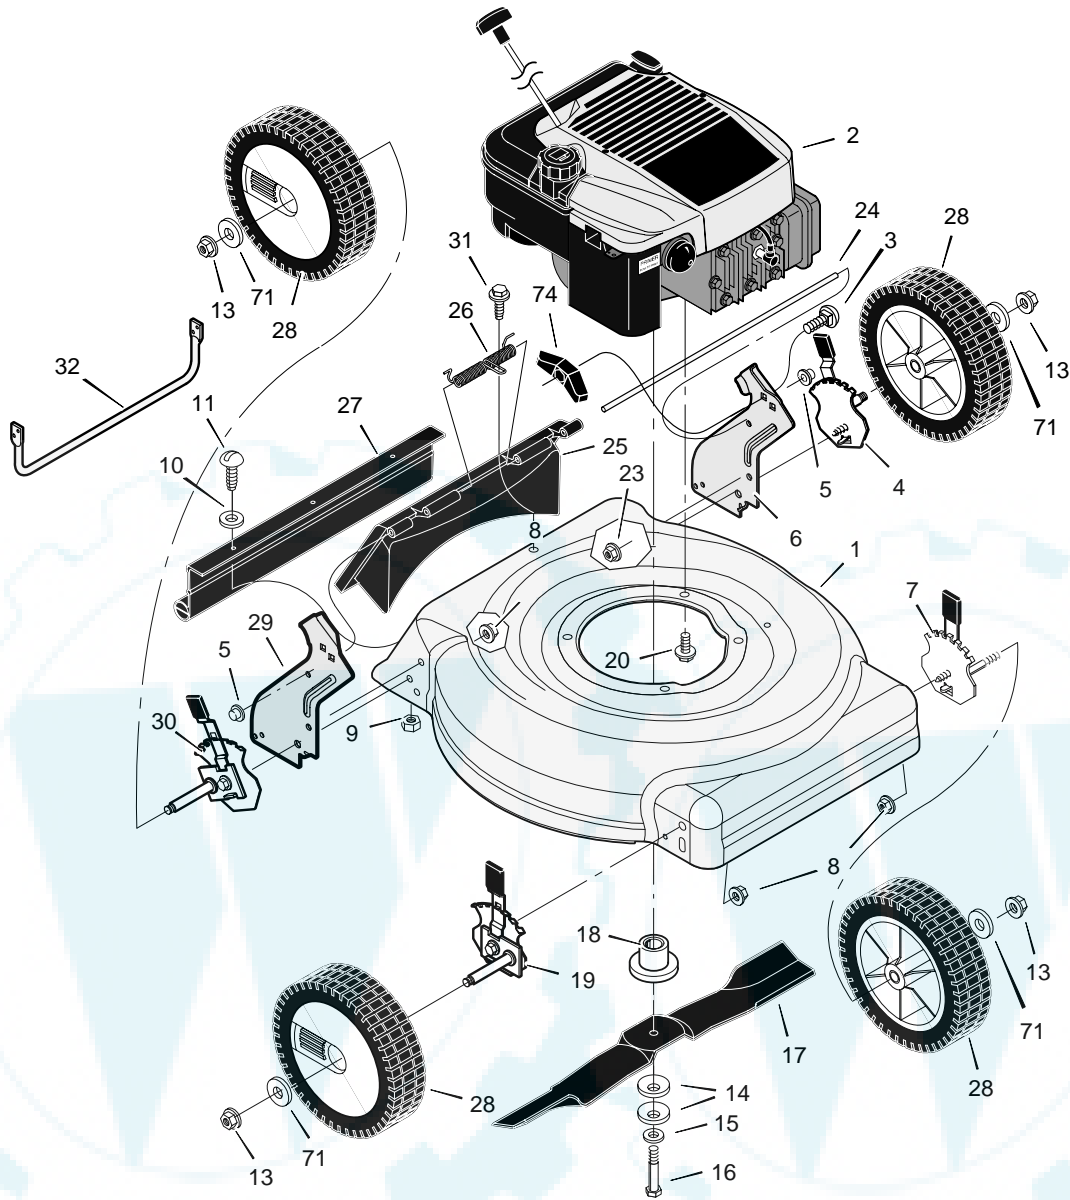

MODEL 20415x50C

REPAIR PARTS

1	Housing	776150	12	Hub Cap - Optional	672122	25	Door, Rear	672613
2	Engine *	*	13	Nut, Flange	15x84	26	Spring	166x44
3	Bolt, Carriage	2x81	14	Washer, Belleville	17x137	27	Guard, Rear	671970
4	Adjuster, Left Rear Height	672605	15	Washer	17x124	28	Wheel	71132
5	Push On Cap	28x49	16	Bolt	1x153	29	Bracket, Right Handle	1101238E700
6	Bracket, Left Handle	1101239E700	17	Blade	672763E701	30	Adjuster, Right Rear Height	672604
7	Adjuster, Left Front Height	672601	18	Adapter, Blade	672503	31	Screw	26x245
8	Nut, Flange	15x68	19	Adjuster, Right Front Height	672600	32	Guard, Rear	671990
9	Nut, Hex	15x102	20	Bolt, Engine	25x6	71	Washer	17x91 Z
10	Washer	17x38	23	Nut, Flange	15x88	74	Knob	71495
11	Screw	4x21	24	Rod, Pivot	215x17 Z	--	Instruction Book	F-010431L

MODEL 20415x50C

REPAIR PARTS

1	Handle, Upper (Gray)	671918E724	12	Guide, Rope	71530	17	Pin, Hair	31x9
2	Handle, Lower (Gray)	672874E724	13	Engine Stop Lever	671924E701	21	Frame, Top	71592
3	Bolt	2x77	14	Bracket, Stop Lever	43628 BC	22	Frame Assembly	672905
4	Knob, Plastic	71294	15a	Tie, Cable	71372	23	Bag, Cloth	1101032
7	Locknut	15x116	15b	Fastener, Single Cable	1101352			
			16	Engine Stop Cable	1101360			