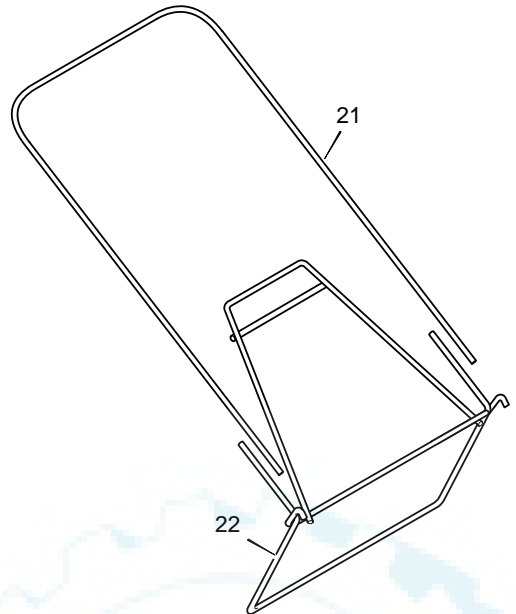

MODEL 20415x50C

REPAIR PARTS

1	Housing	776150	12	Hub Cap - Optional	672122	25	Door, Rear	672613
2	Engine *	*	13	Nut, Flange	15x84	26	Spring	166x44
3	Bolt, Carriage	2x81	14	Washer, Belleville	17x137	27	Guard, Rear	671970
4	Adjuster, Left Rear Height	672605	15	Washer	17x124	28	Wheel	71132
5	Push On Cap	28x49	16	Bolt	1x153	29	Bracket, Right Handle	1101238E700
6	Bracket, Left Handle	1101239E700	17	Blade	672763E701	30	Adjuster, Right Rear Height	672604
7	Adjuster, Left Front Height	672601	18	Adapter, Blade	672503	31	Screw	26x245
8	Nut, Flange	15x68	19	Adjuster, Right Front Height	672600	32	Guard, Rear	671990
9	Nut, Hex	15x102	20	Bolt, Engine	25x6	71	Washer	17x91 Z
10	Washer	17x38	23	Nut, Flange	15x88	74	Knob	71495
11	Screw	4x21	24	Rod, Pivot	215x17 Z	--	Instruction Book	F-010431L

MODEL 20415x50C

REPAIR PARTS

1	Handle, Upper (Gray)	671918E724	12	Guide, Rope	71530	17	Pin, Hair	31x9
2	Handle, Lower (Gray)	672874E724	13	Engine Stop Lever	671924E701	21	Frame, Top	71592
3	Bolt	2x77	14	Bracket, Stop Lever	43628 BC	22	Frame Assembly	672905
4	Knob, Plastic	71294	15a	Tie, Cable	71372	23	Bag, Cloth	1101032
7	Locknut	15x116	15b	Fastener, Single Cable	1101352			
			16	Engine Stop Cable	1101360			