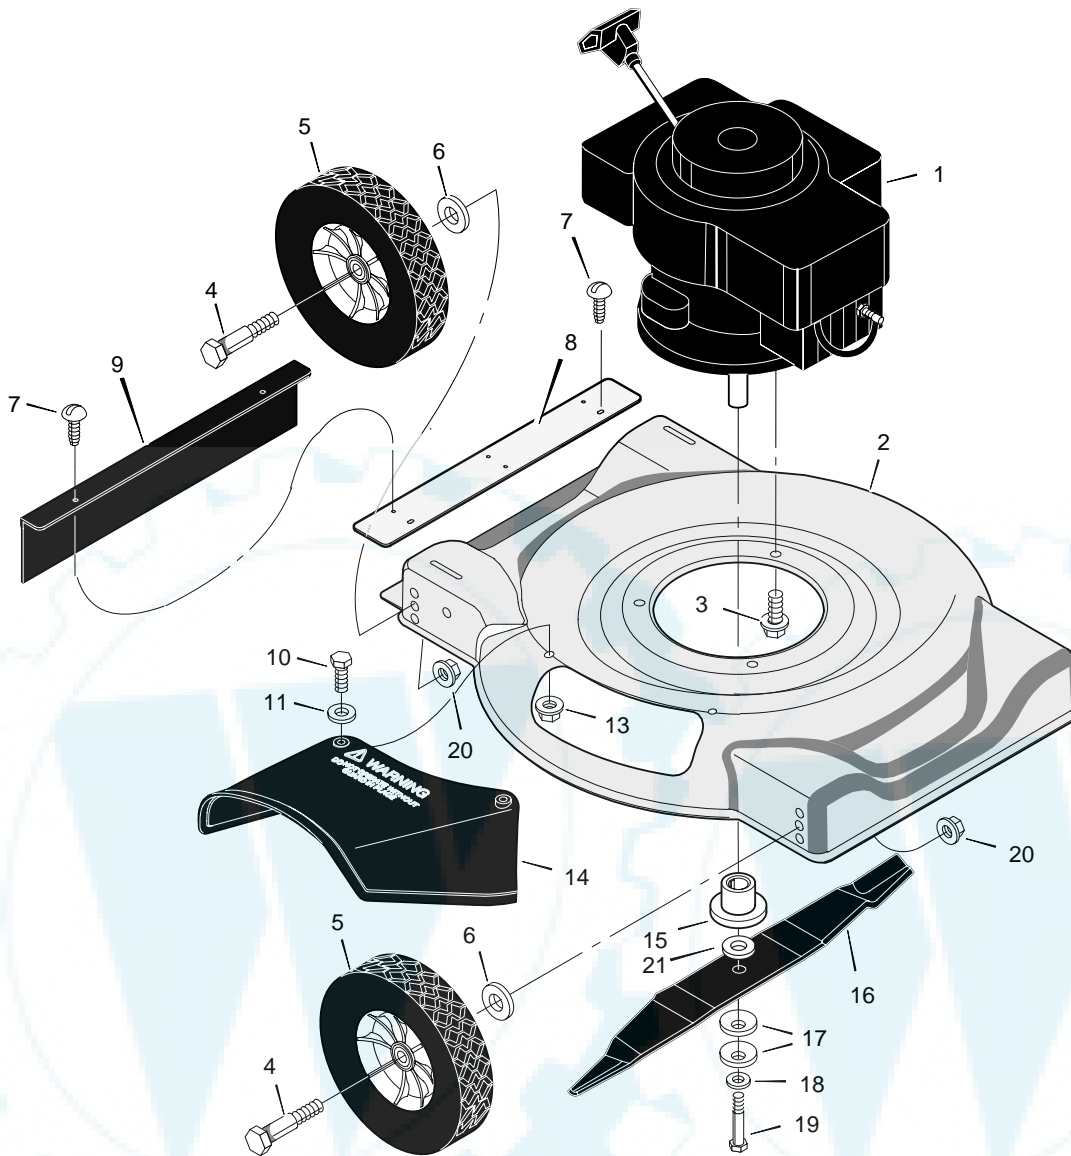

MODEL 20111x98A

REPAIR PARTS

1	Engine	—	9	Deflector, Rear	671912	16	Blade – 20"	672814E701
2	Housing	7950007	10	Bolt	1x121	17	Washer, Blade	710210
3	Bolt, Engine	710265	11	Washer	710256	18	Washer	710207
4	Bolt, Axle	9x10	12	Screw	710271	19	Bolt	710163
5	Wheel and Tire	672789	13	Locknut	710203	20	Locknut	45171
6	Washer	996416	14	Deflector, Chute	671929	21	Washer	17x191
7	Screw	26x235	15	Blade Adapter	71056	–	Book, Instruction	F-000501M
8	Extension, Rear	672750E701						

MODEL 20111x98A

REPAIR PARTS

1	Handle, Upper (Gray)	1101023	7	Guide, Rope	43956	11	Bolt	710082
2	Handle, Lower (Gray)	1101022	8	Locknut	710203	12	Washer	996416
3	Bracket, Stop Lever	643628BZ	9	Screw	3x136	13	Spacer	671914
4	Lever, Stop	671924-860	10	Fastener, Cable	71372	14	Nut	710140
6	Engine Stop Cable	672836						