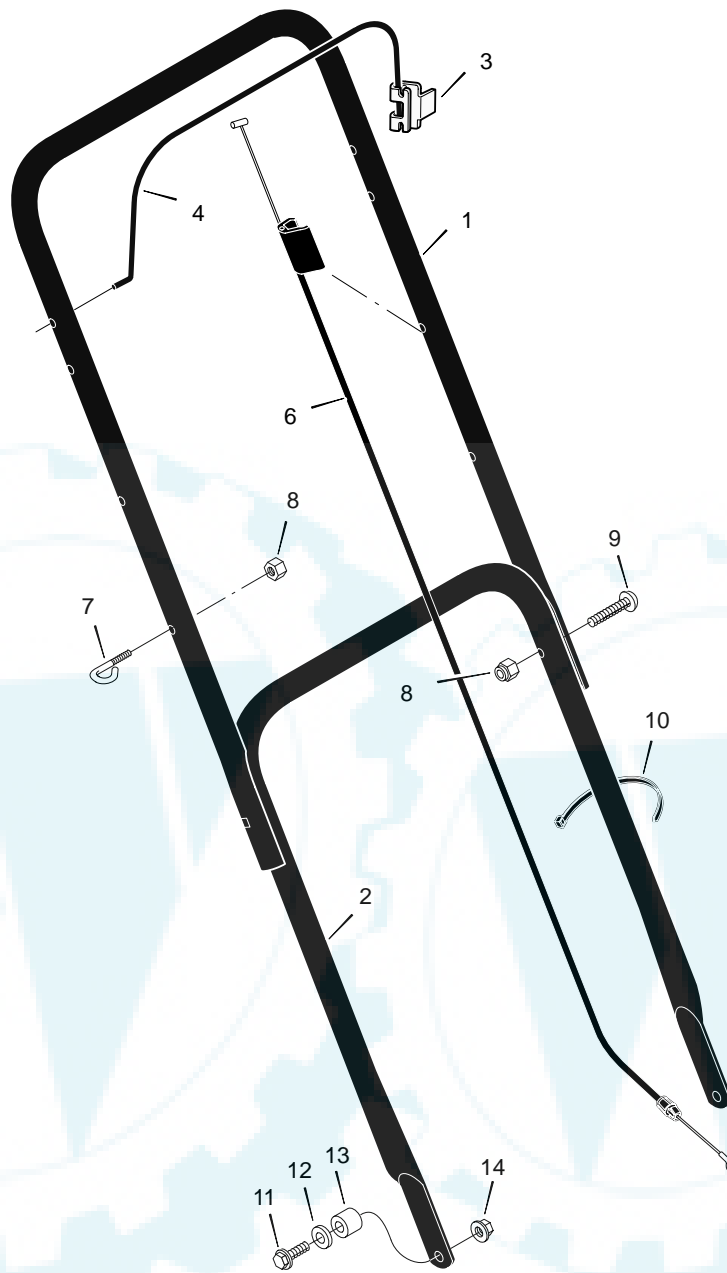

MODEL 20111x98A

REPAIR PARTS

1	Engine	—	9	Deflector, Rear	671912	16	Blade – 20"	672814E701
2	Housing	7950007	10	Bolt	1x121	17	Washer, Blade	710210
3	Bolt, Engine	710265	11	Washer	710256	18	Washer	710207
4	Bolt, Axle	9x10	12	Screw	710271	19	Bolt	710163
5	Wheel and Tire	672789	13	Locknut	710203	20	Locknut	45171
6	Washer	996416	14	Deflector, Chute	671929	21	Washer	17x191
7	Screw	26x235	15	Blade Adapter	71056	–	Book, Instruction	F-000501M
8	Extension, Rear	672750E701						

MODEL 20111x98A

REPAIR PARTS

1	Handle, Upper (Gray)	1101023	7	Guide, Rope	43956	11	Bolt	710082
2	Handle, Lower (Gray)	1101022	8	Locknut	710203	12	Washer	996416
3	Bracket, Stop Lever	643628BZ	9	Screw	3x136	13	Spacer	671914
4	Lever, Stop	671924-860	10	Fastener, Cable	71372	14	Nut	710140
6	Engine Stop Cable	672836						