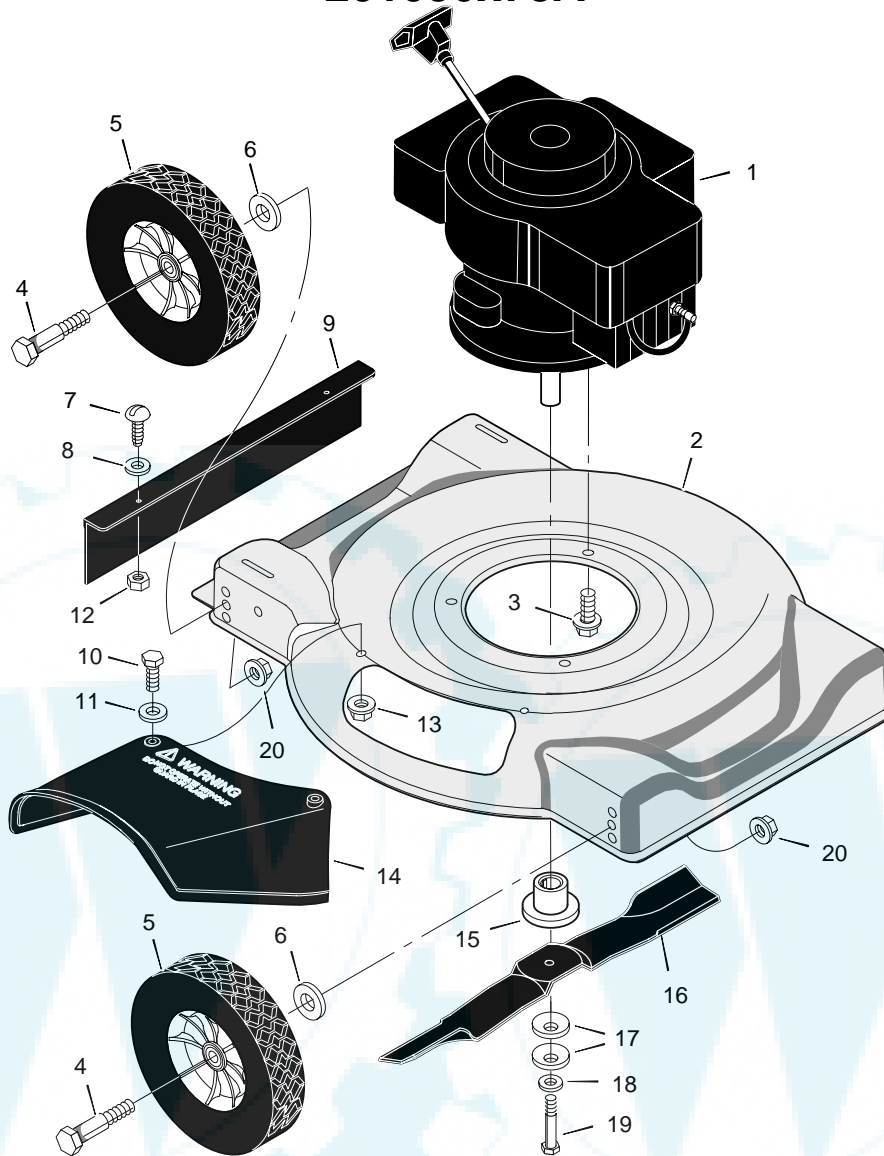

201030x78A

1	Engine *	*	10	Bolt	1x121	19	Bolt	1x142
2	Housing	7950007	11	Washer	17x37	20	Locknut	15x68
3	Bolt, Engine	25x6	12	Nut	15x102	--	Decal, Warning Symbols	44x6733
4	Bolt, Axle	9x10	13	Locknut	15x116	--	Decal, Cut Finfer	44x5430
5	Wheel and Tire	20270	14	Deflector, Chute	671929	--	Decal, Install Chute	48x116
6	Washer	845	15	Blade Adapter	71056	-	Book, Instruction	F-020427L
7	Screw	26x235	16	Blade - 20"	42785E701			
8	Washer	17x38Z	17	Washer, Blade	17x137			
9	Deflector, Rear	671912	18	Washer	17x124			

201030x78A

1	Handle, Upper (Black)	1101095E701	9	Screw	3x136
2	Handle, Lower (Black)	672874E701	10	Clip, Cable	1101353
3	Bracket, Stop Lever	1101454	11	Bolt	1x111
4	Lever, Stop	671924E701	12	Washer	845
6	Engine Stop Cable	1101094	13	Spacer	671914
7	Guide, Rope	43956	14	Nut	15x84
8	Locknut	15x116			