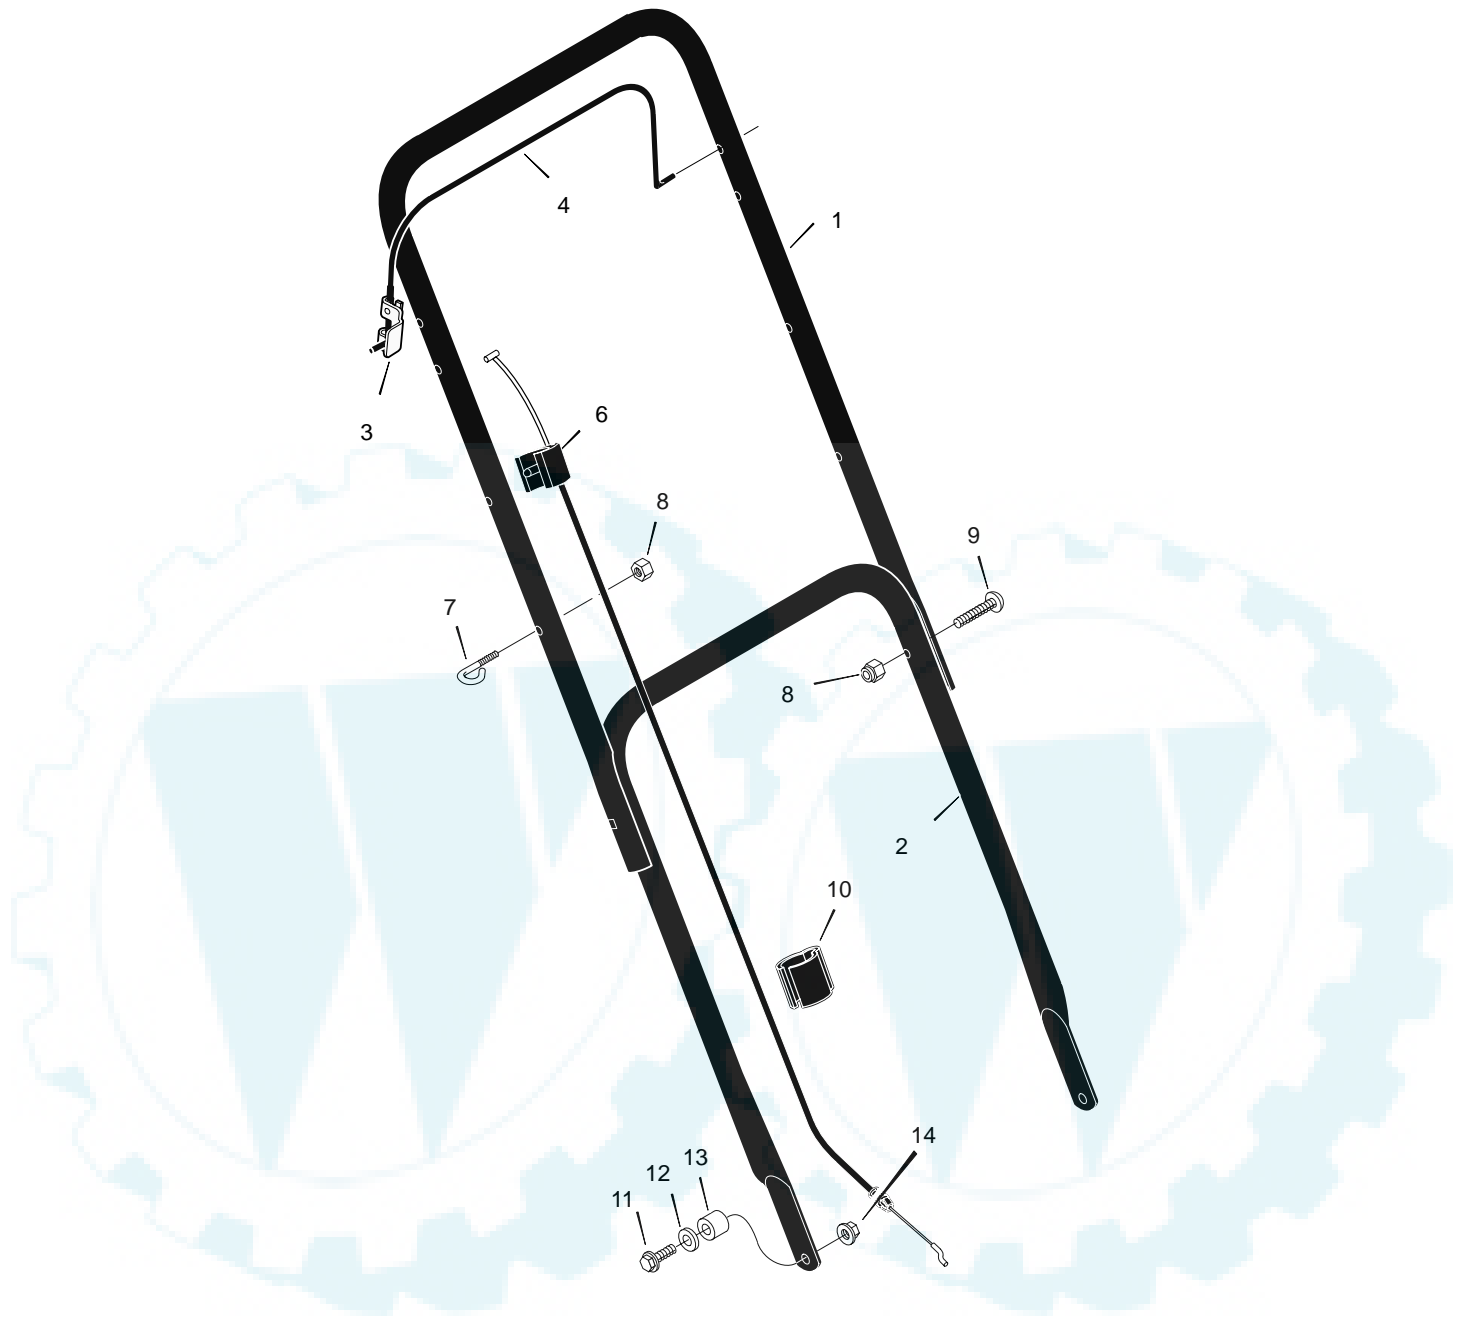

201030x78A

1	Engine *	*	10	Bolt	1x121	19	Bolt	1x142
2	Housing	7950007	11	Washer	17x37	20	Locknut	15x68
3	Bolt, Engine	25x6	12	Nut	15x102	--	Decal, Warning Symbols	44x6733
4	Bolt, Axle	9x10	13	Locknut	15x116	--	Decal, Cut Finfer	44x5430
5	Wheel and Tire	20270	14	Deflector, Chute	671929	--	Decal, Install Chute	48x116
6	Washer	845	15	Blade Adapter	71056	-	Book, Instruction	F-020427L
7	Screw	26x235	16	Blade - 20"	42785E701			
8	Washer	17x38Z	17	Washer, Blade	17x137			
9	Deflector, Rear	671912	18	Washer	17x124			

201030x78A

1	Handle, Upper (Black)	1101095E701	9	Screw	3x136
2	Handle, Lower (Black)	672874E701	10	Clip, Cable	1101353
3	Bracket, Stop Lever	1101454	11	Bolt	1x111
4	Lever, Stop	671924E701	12	Washer	845
6	Engine Stop Cable	1101094	13	Spacer	671914
7	Guide, Rope	43956	14	Nut	15x84
8	Locknut	15x116			