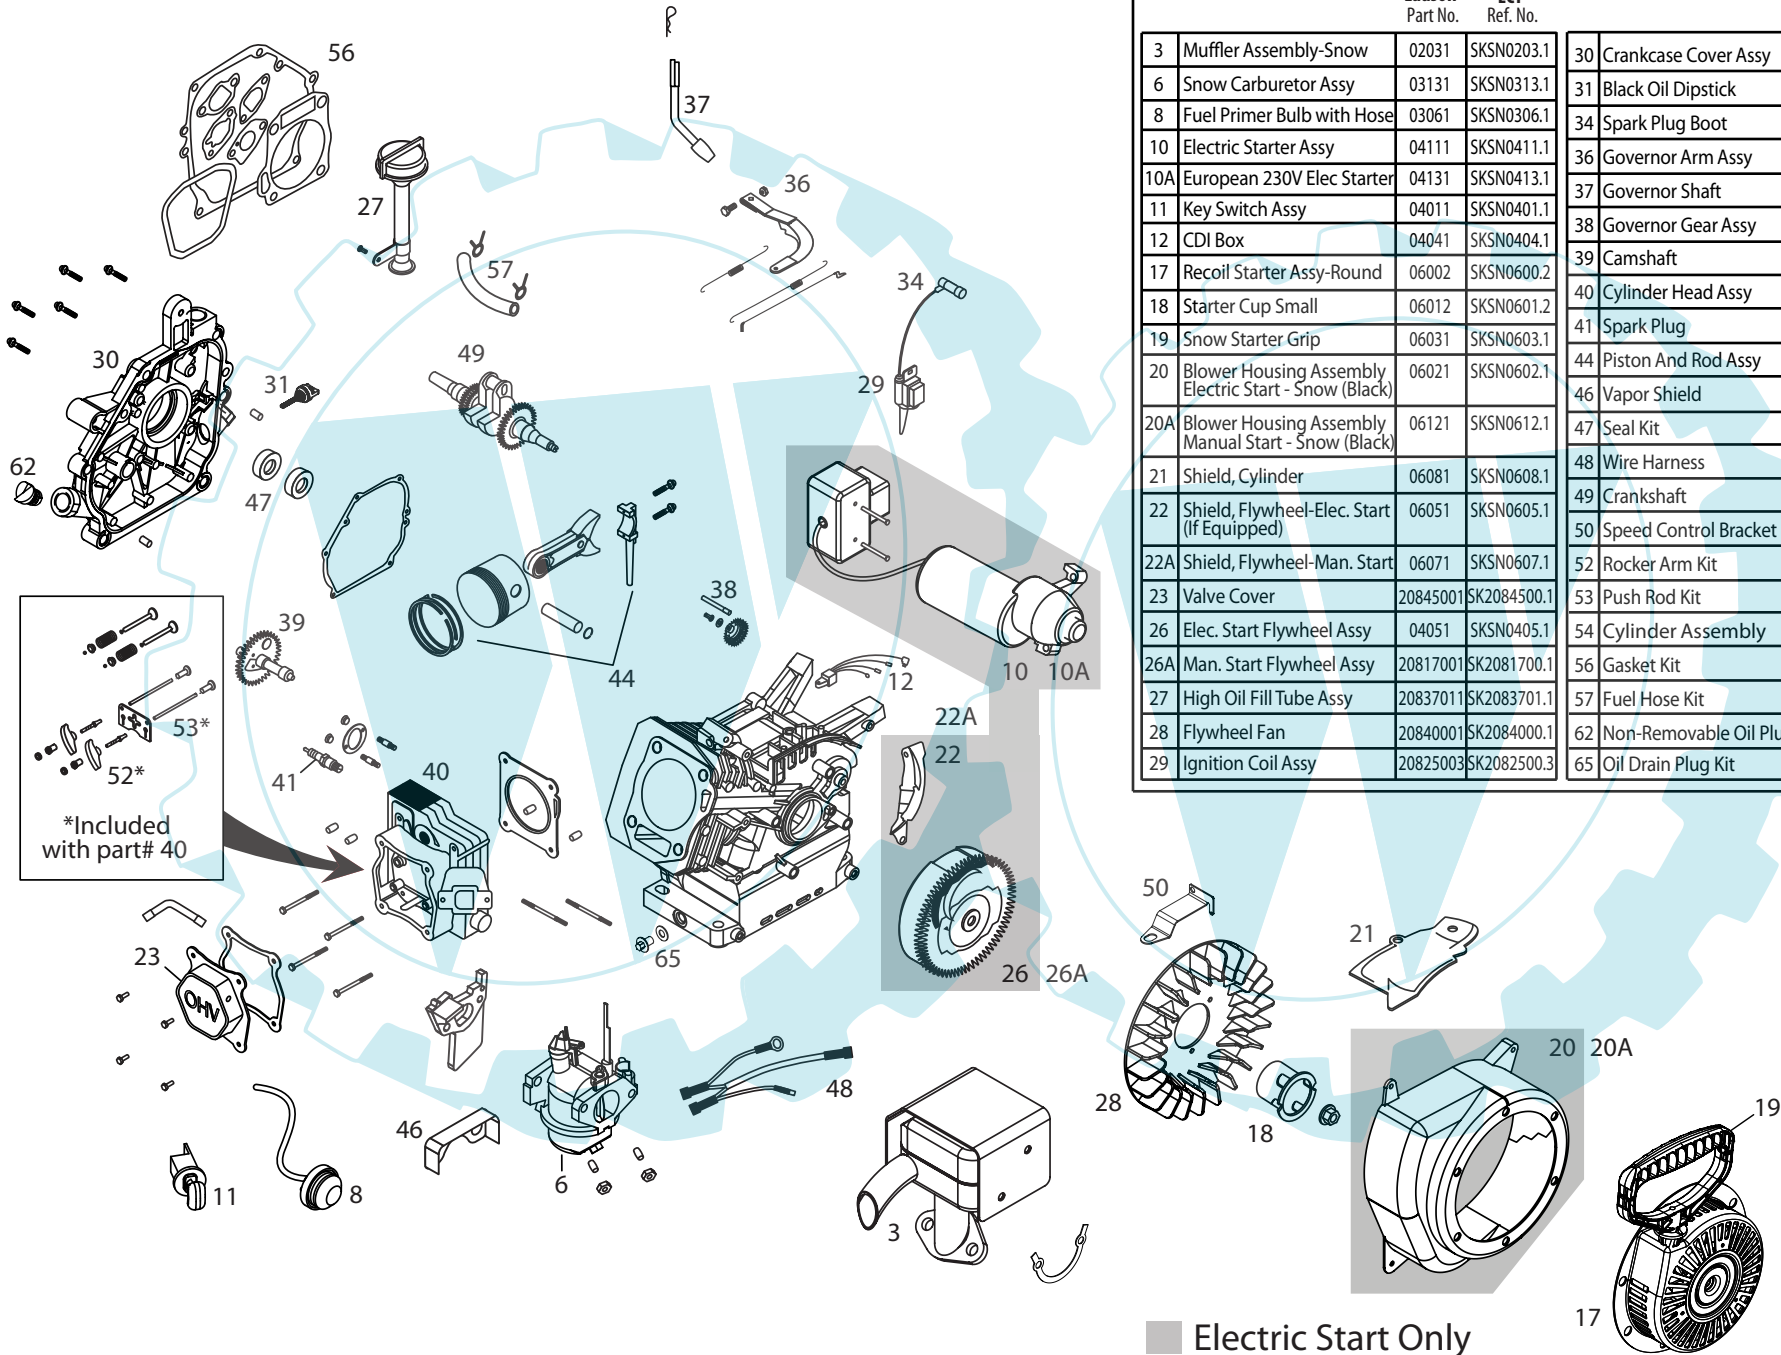

**208CC SINGLE STAGE SNOW ENGINE
SERVICE PARTS FOR MODEL NUMBERS
PW3HK1865018P-ABFGOQTUVZE1M
PW3HK1865018E-ABFGOQTUVZE1M**

		Lauson Part No.	LCT Ref. No.		Lauson Part No.	LCT Ref. No.
3	Muffler Assembly-Snow	02031	SKSN0203.1	30	Crankcase Cover Assy	20836001 SK2083600.1
6	Snow Carburetor Assy	03131	SKSN0313.1	31	Black Oil Dipstick	20837111 SK2083711.1
8	Fuel Primer Bulb with Hose	03061	SKSN0306.1	34	Spark Plug Boot	46911 SKSN4691.1
10	Electric Starter Assy	04111	SKSN0411.1	36	Governor Arm Assy	20830001 SK2083000.1
10A	European 230V Elec Starter	04131	SKSN0413.1	37	Governor Shaft	20831001 SK2083100.1
11	Key Switch Assy	04011	SKSN0401.1	38	Governor Gear Assy	20829001 SK2082900.1
12	CDI Box	04041	SKSN0404.1	39	Camshaft	20816001 SK2081600.1
17	Recoil Starter Assy-Round	06002	SKSN0600.2	40	Cylinder Head Assy	20810001 SK2081000.1
18	Starter Cup Small	06012	SKSN0601.2	41	Spark Plug	20838101 SK2083810.1
19	Snow Starter Grip	06031	SKSN0603.1	44	Piston And Rod Assy	20814001 SK2081400.1
20	Blower Housing Assembly Electric Start - Snow (Black)	06021	SKSN0602.1	46	Vapor Shield	01551 SKSN0155.1
20A	Blower Housing Assembly Manual Start - Snow (Black)	06121	SKSN0612.1	47	Seal Kit	20839001 SK2083900.1
21	Shield, Cylinder	06081	SKSN0608.1	48	Wire Harness	01611 SKSN0161.1
22	Shield, Flywheel-Elec. Start (If Equipped)	06051	SKSN0605.1	49	Crankshaft	20818001 SK2081800.1
22A	Shield, Flywheel-Man. Start	06071	SKSN0607.1	50	Speed Control Bracket	01501 SKSN0150.1
23	Valve Cover	20845001	SK2084500.1	52	Rocker Arm Kit	20811001 SK2081100.1
26	Elec. Start Flywheel Assy	04051	SKSN0405.1	53	Push Rod Kit	20810011 SK2081001.1
26A	Man. Start Flywheel Assy	20817001	SK2081700.1	54	Cylinder Assembly	00012 SKSN0001.2
27	High Oil Fill Tube Assy	20837011	SK2083701.1	56	Gasket Kit	20843001 SK2084300.1
28	Flywheel Fan	20840001	SK2084000.1	57	Fuel Hose Kit	20860011 SK2086001.1
29	Ignition Coil Assy	20825003	SK2082500.3	62	Non-Removable Oil Plug	20837051 SK2083705.1
				65	Oil Drain Plug Kit	20899111 SK2089911.1