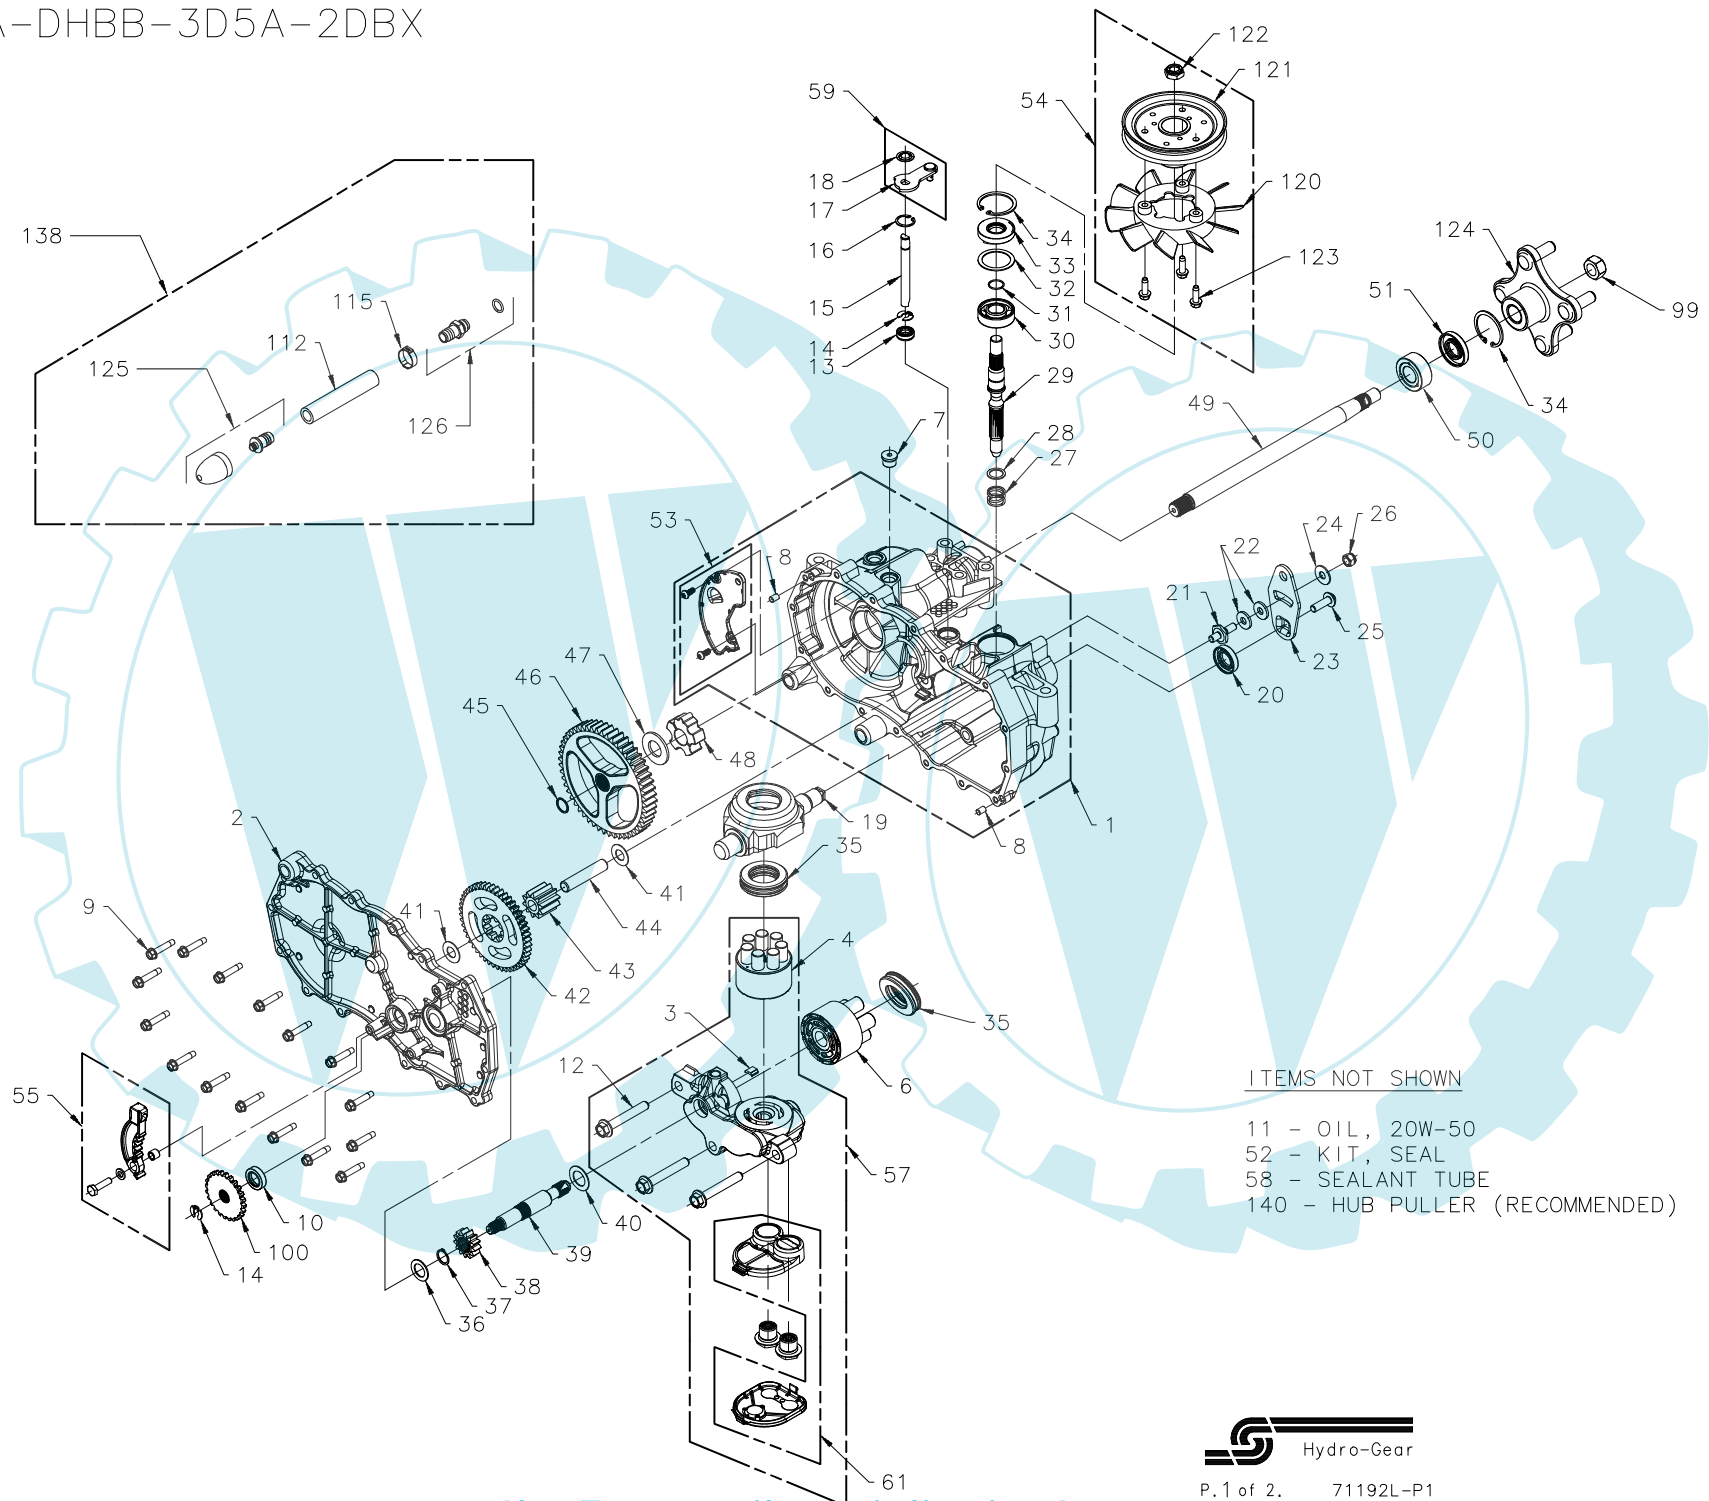

ZA-DHBB-3D5A-2DBX

ZA-DHBB-3D5A-2DBX

ITEM	PART #	QTY	DESCRIPTION
1	70862L	1	ASSEMBLY, MAIN HOUSING-LH
			HOUSING, MAIN LH-MACHINED
			BUSHING, .865 X .985 X .790
			PLATE, EXPANSION LH
			SCREW, 10-32 X 1/2 (SELF-TAPPING)
			PIN, STANDARD, HEADLESS
			SEALANT TUBE, 10.3 oz
			SEAL, LIP .375 X .75 X .25
2	70863L	1	ASSEMBLY, SIDE-LH
			HOUSING, SIDE LH-MACHINED
			BUSHING, .624 X .719 X .562
			BUSHING, .865 X .985 X .790
3	51448	1	PLATE, BYPASS
4	70723	1	ASSEMBLY, PUMP BLOCK (7P-10CC)
			BLOCK, CYLINDER
			PISTON
			SPRING, COMPRESSION
			WASHER, THRUST
6	70331	1	ASSEMBLY, MOTOR BLOCK (5P-10CC)
			BLOCK, CYLINDER
			PISTON
			SPRING, COMPRESSION
			WASHER, THRUST
7	9005110-5600	1	PLUG, SAE #6
8	9004800-2506	2	PIN, STAINLESS, HEADLESS
9	51190	16	HFHCS 1/4-20 X 1.25 (SELF-TAPPING)
10	70719	1	KIT, BRAKE SEAL
11		56 oz.	OIL, 20W-50
12	50016	3	BOLT, HEX FLANGE 3/8-24 X 2.5
13	51626	1	SEAL, LIP .375 X .75 X .25
14	51628	2	RING, RETAINING .375 EXT
15	51625	1	ROD, BYPASS
16	51627	1	RING, RETAINING .750 INT
17	51629	1	ARM, BYPASS
18	51630	1	RING, RETAINING .375 EXT (PUSHNUT)
19	51048	1	SWASHPLATE, TRUNNION, MACHINED
20	51140	1	SEAL, LIP 18 X 32 X 7
21	50426	1	STUD, SHORT 5/16-24
22	50281	2	PUCK, FRICTION
23	51631	1	ARM, CONTROL
24	44130	1	WASHER, FLAT 11/32 ID X 7/8 OD X 1/16
25	51812	1	TWHCS 5/16-24 X 1.0
26	50317	1	NUT, HEX LOCK 5/16-24 UNJF
27	2003014	1	SPRING-HELICAL COMPRESSION
28	2003017	1	WASHER .591 X .787 X .040
29	51062	1	SHAFT, INPUT
30	50315	1	BEARING, BALL 17MM ID X 40MM OD X 12MM
31	2000022	1	RING, RETAINING WIRE .561 ID
32	50951	1	SPACER
33	51161	1	SEAL, LIP 17 X 40 X 7
34	50329	2	RING, RETAINING
35	50551	2	BEARING, THRUST 30 X 52 X 13
36	44371	1	WASHER, FLAT 5/8 ID X 1.0 OD X .05