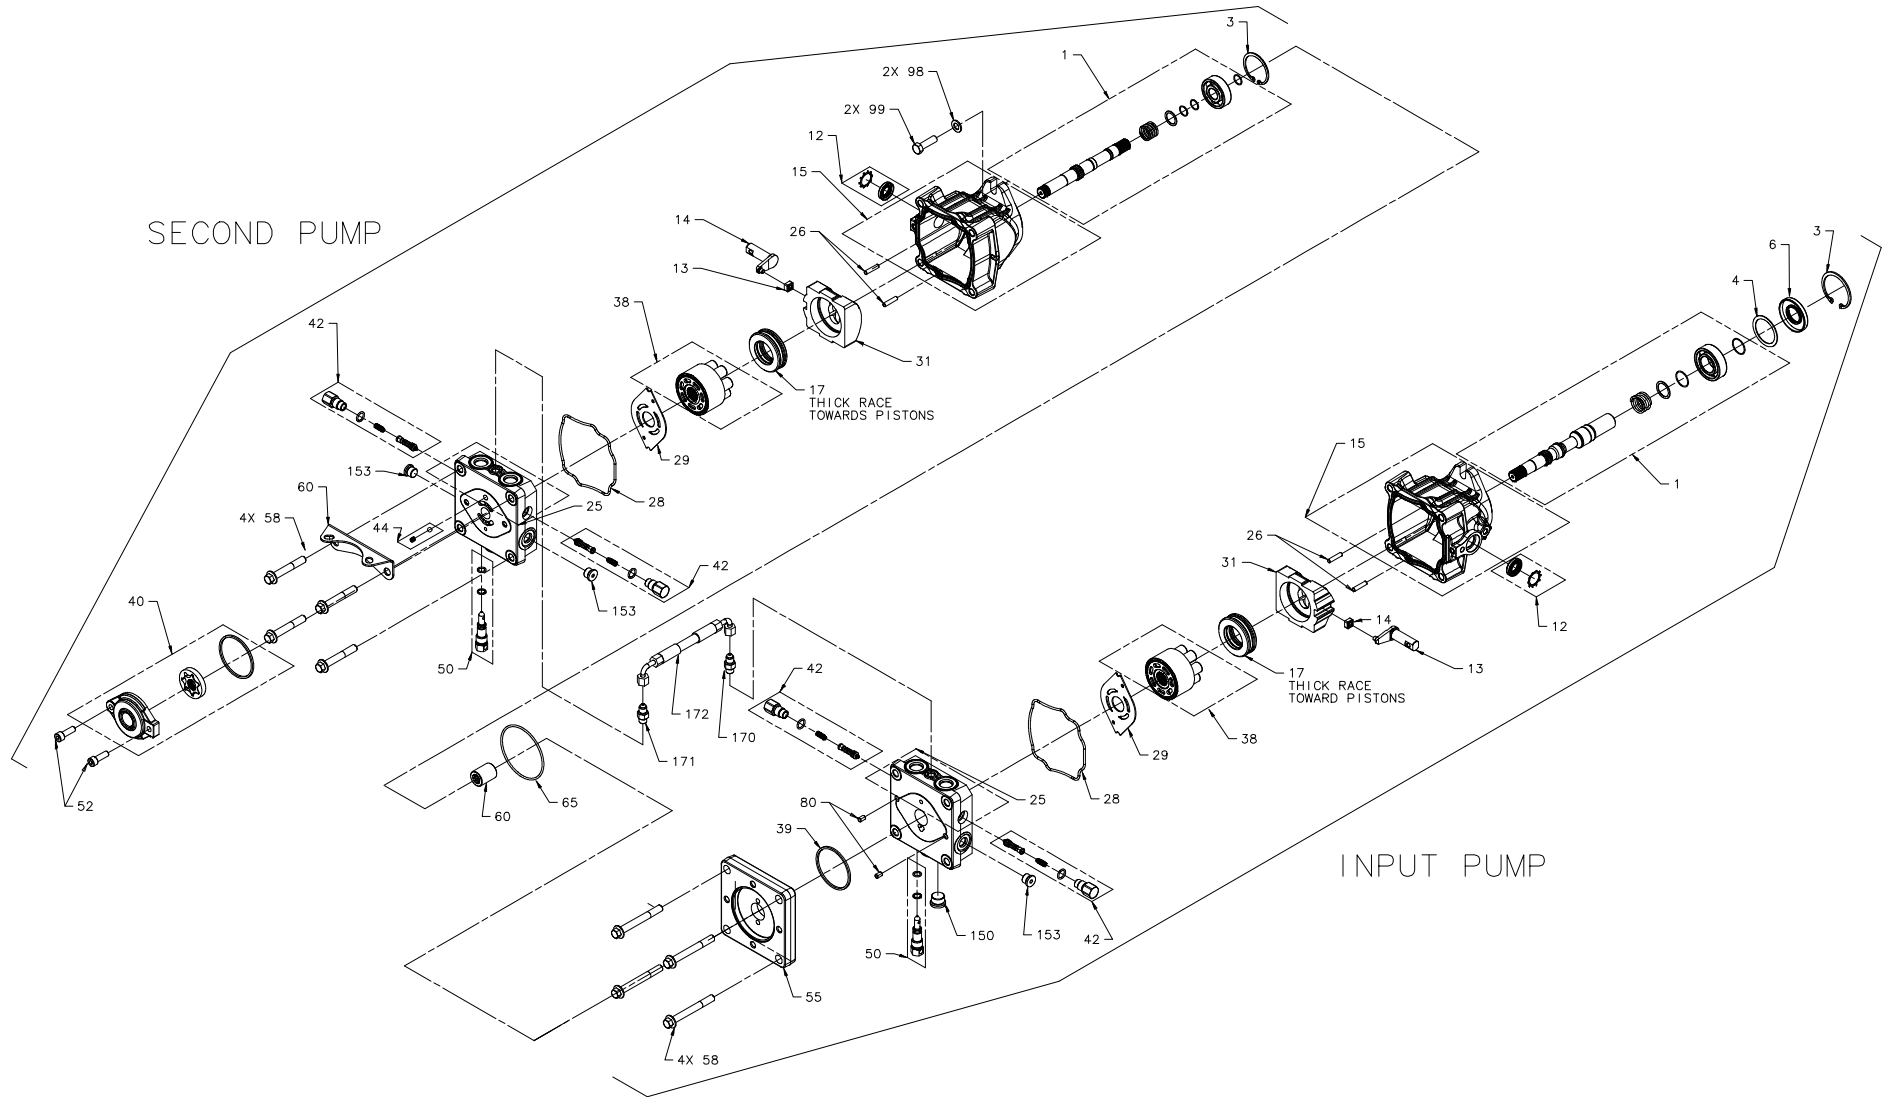

TC-ECCY-CCCY-E4BX

OVERHAUL SEAL KIT 70941

TC-ECCY-CCCY-E4BX

INPUT PUMP

ITEM	PART #	QTY	DESCRIPTION
1	71284	1	KIT, AXLE (7/8" KEYED)
		1	INPUT SHAFT - 7/8" KEYED
		2	RETAINING RING - WIRE
		1	BEARING, BALL
		1	WASHER, THRUST
		1	SPRING, HELICAL COMPRESSION
3	50859	1	RETAINING RING - 52mm
4	51279	1	SPACER
6	51280	1	SEAL, LIP 25 x 52 x 7 PTC
12	70739	1	KIT, TRUNNION SEAL
		1	RETAINING RING - TRUNNION SEAL
		1	SEAL, LIP 15 X 27 X 5
13	2000014	1	TRUNNION ARM (DOUBLE D)
14	2000015	1	SLOT GUIDE
15	70965	1	KIT, HOUSING
		1	HOUSING - MACHINED
		2	BEARING, CRADLE
		1	BEARING, JOURNAL
17	51462	1	BEARING, THRUST
25	70967	1	KIT, END CAP (TANDEM)
		1	END CAP (TANDEM)
		1	BEARING, NEEDLE (SHAFT)
		1	PLUG - 5/16-24 STEEL
26	50641	2	PIN, HEADLESS
28	51437	1	GASKET, HOUSING
29	52371	1	VALVE PLATE
31	51436	1	SWASHPLATE
38	70735	1	KIT, CYLINDER BLOCK - MOTOR
		1	CYLINDER BLOCK - MOTOR
		7	SPRING, PISTON
		7	PISTON
		7	PISTON SPRING SEAT
39	51016	1	O-RING
42	70743	2	KIT, SHOCK VALVE (200 BAR, .031 ORIFICE)
		1	SHOCK VALVE
		1	PLUG, SHOCK VALVE
		1	SPRING, COMPRESSION (SHOCK-CHECK)
		2	O-RING
50	2513030	1	BYPASS VALVE KIT
		1	BYPASS VALVE (NO ORIFICE)
		1	O-RING
		1	RING, BACK-UP
55	51560	1	PLATE, ADAPTER (TANDEM)
58	51826	4	HEX SCREW, FH M10
80	9004800-2506	2	PIN, HEADLESS
150	9005110-7500	1	PLUG - 3/4-16 STEEL
153	9005110-5600	1	PLUG - 9/16-18 STEEL