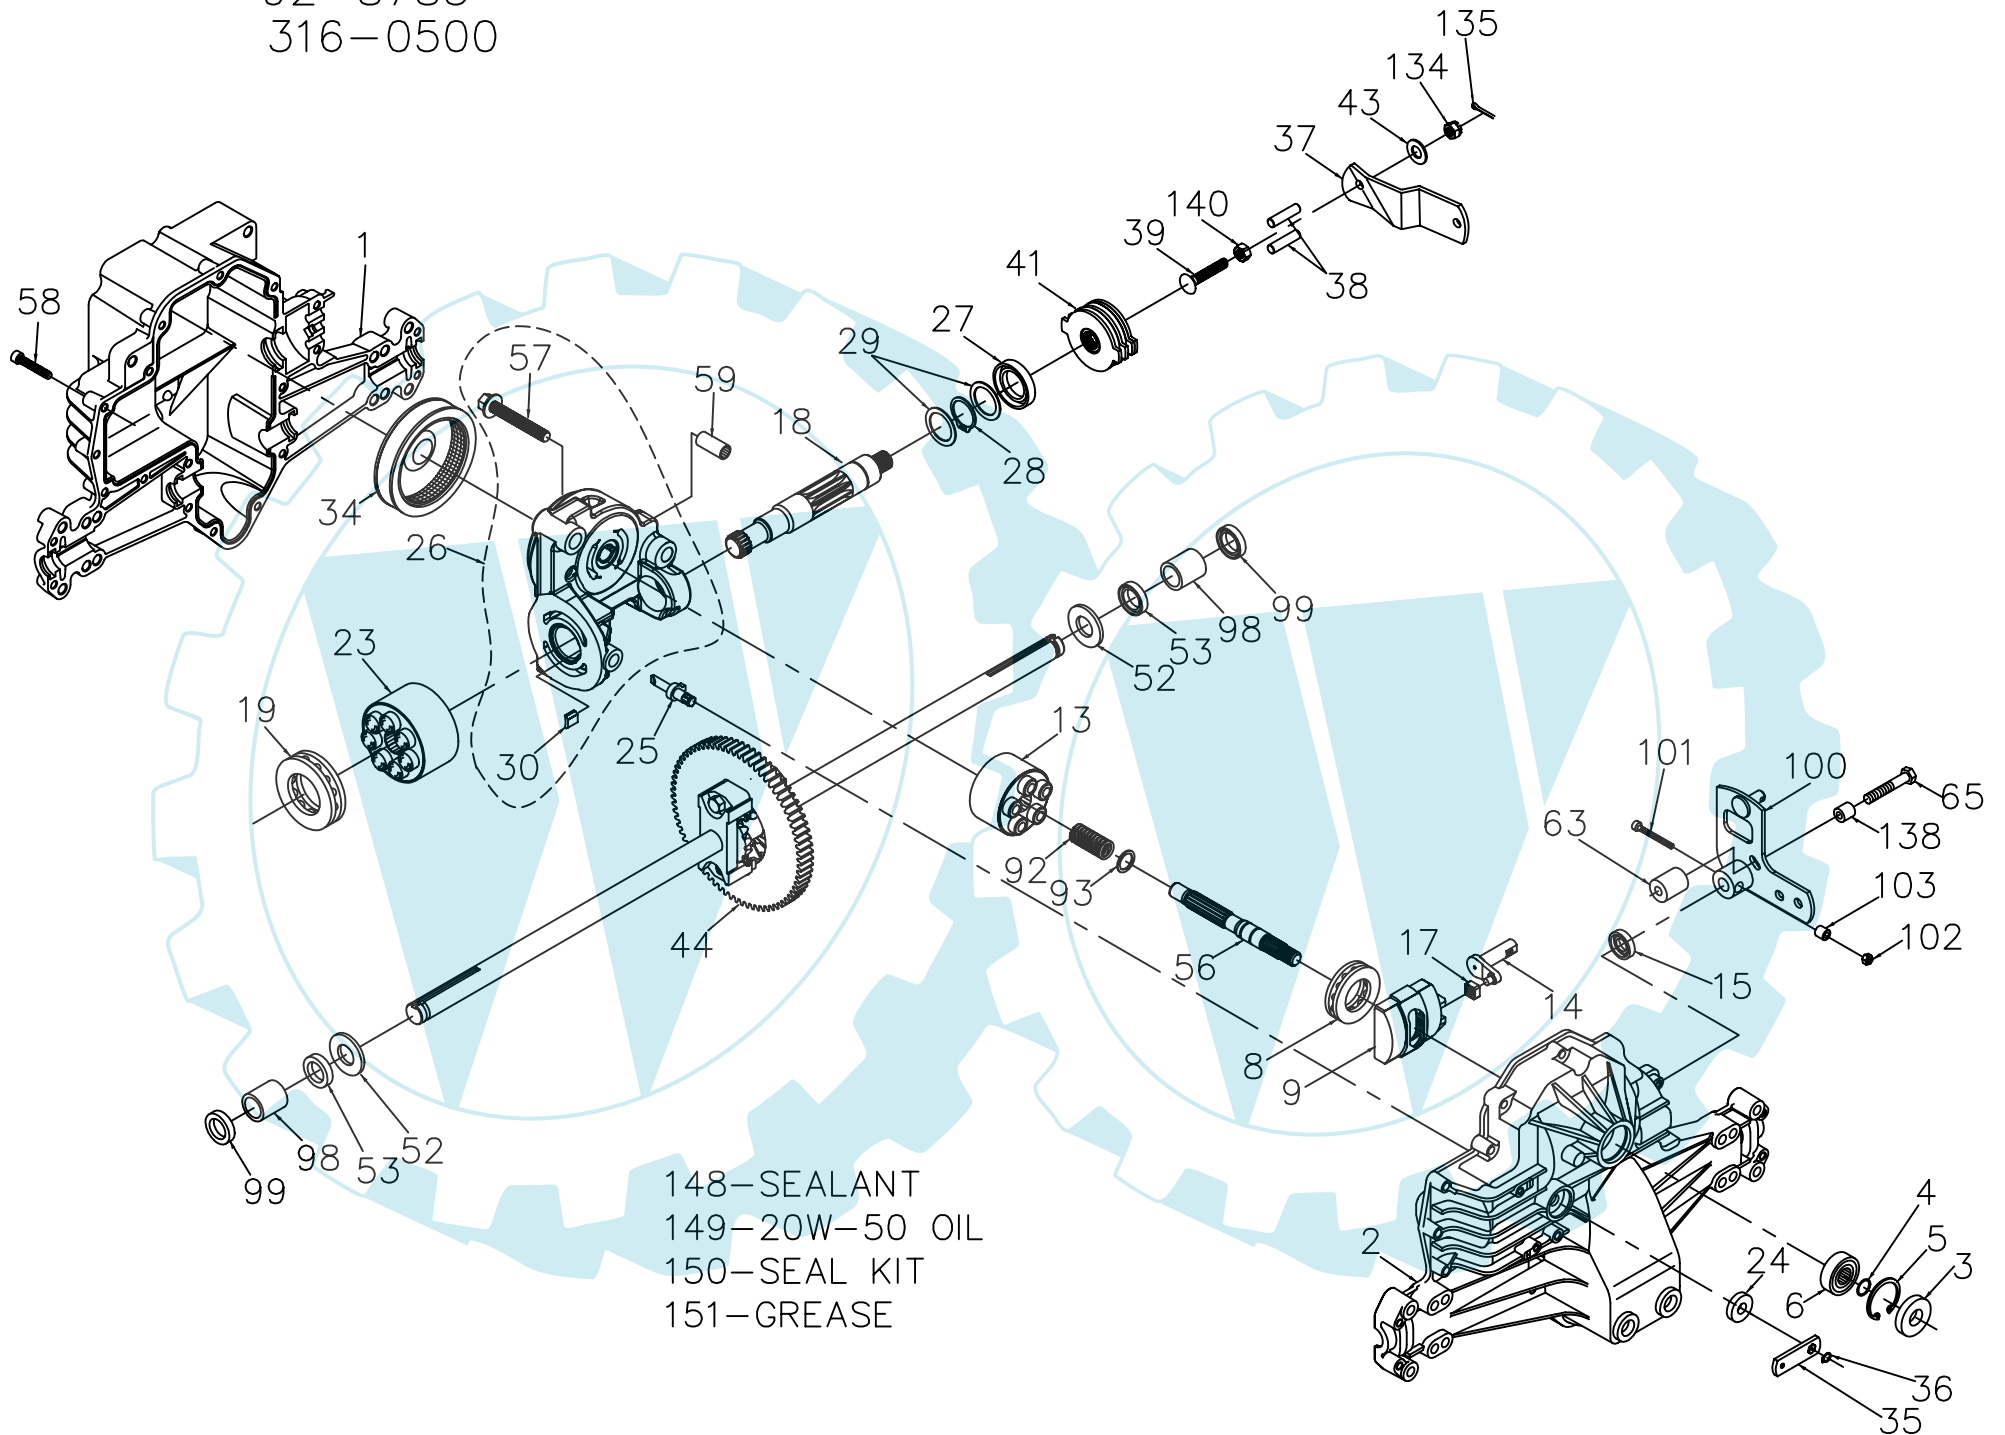

92-8783
316-0500

www.ersatzteil-service.de

92-8783
316-0500

ITEM NO	HYDRO-GEAR PART NO	QTY	DESCRIPTION
1	44863RM	1	HOUSING, LOWER
2	70254	1	ASSEMBLY, UPPER HOUSING
		1	UPPER HOUSING
		1	TRUNNION JOURNAL BEARING
3	9008000-0128	1	SEAL-LIP
4	2003016	1	RING-WIRE RETAINING
5	2003052	1	RING-RETAINING
6	2003043	1	BEARING-SHAFT BALL
8	50551	1	BEARING-THRUST 30X52X13
9	2003087	1	SWASHPLATE-VARIABLE
13	70331	1	BLOCK-CYLINDER ASS'Y.
		1	BLOCK-CYLINDER
		5	PISTON
		5	PISTON SPRING
		5	PISTON SPRING WASHER
14	2003005	1	ARM-TRUNNION
15	9008000-0126	1	SEAL-LIP
17	2000015	1	GUIDE-SLOT
18	50449	1	SHAFT-MOTOR
19	50552	1	BEARING-THRUST 42X68X16
23	70082	1	BLOCK-CYLINDER ASS'Y.
		1	BLOCK-CYLINDER
		7	PISTON
		7	PISTON SPRING
		7	PISTON SPRING WASHER
24	45074	1	SEAL-LIP 10X25X7
25	2003555	1	ACTUATOR-BYPASS
26	70250	1	KIT, CENTER SECTION
		1	PLATE, BYPASS
		2	CHECK PLUG ASSEMBLY
		1	CENTER SECTION
		1	DU BEARING
		3	BOLT, 3/8-24 X 2.5
		1	BUSHING, 1.02 X 1.1 X .67
27	45075	1	SEAL-LIP 26X42X8
28	50007	1	RING-RETAINING
29	44872	2	WASHER-26X35X1
30	70680	1	KIT, BYPASS PLATE
34	50990	1	FILTER
35	44866	1	ARM-BYPASS

ITEM NO	HYDRO-GEAR PART NO	QTY	DESCRIPTION
36	44870	1	RING-RETAINING
37	50131	1	ARM-ACTUATING
38	44891	2	PIN-ACTUATING
39	50316	1	BOLT-5/16-24 X 1-3/4
41	70135	1	BRAKE ROTOR/STATOR KIT
		4	BRAKE STATOR
		2	BRAKE ROTOR
43	44130	1	WASHER-7/16 X 7/8 X .060
44	70126	1	DIFFERENTIAL ASSEMBLY
		2	AXLE SHAFT
		1	72T DIFFERENTIAL GEAR
		2	DIFFERENTIAL HOUSING
		2	14T BEVEL GEAR
		2	10T PLANET GEAR
		2	RETAINING RING
		2	DIFFERENTIAL LOCKING BOLT
		1	DIFFERENTIAL SPACER
52	44875	2	WASHER-3/4 X 1.5 X .13
53	45076	2	SEAL-.75 X 1.25 X .250
56	2003021	1	SHAFT-INPUT
57	50016	3	BOLT, 3/8-24 X 2.5
58	44876	20	BOLT- 1/4-20 X 1.38
59	50002	2	PIN- .5 OD X .43 ID X .750
63	50156	1	SPACER
65	44123	1	BOLT, 1/4-20 x 2.00
92	2003014	1	SPRING, BLOCK
93	2003017	1	WASHER, BLOCK THRUST
98	50137	2	SLEEVE BEARING
99	50941	2	SEAL, LIP 0.75X1.00X0.158
100	50294	1	CONTROL ARM ASSEMBLY
101	50140	1	SOCKET HEAD CAP SCREW
102	50141	1	NUT, 10-24
103	50142	1	SPACER
134	44142	1	CASTLE NUT, 5/16-18
135	44101	1	COTTER PIN
138	23770	1	SPACER
140	50269	1	NUT, HEX 5/16-24
148	50928	1	SEALANT
149		77oz	20W-50 OIL
150	70312	1	SEAL KIT
151	50416	1	GREASE