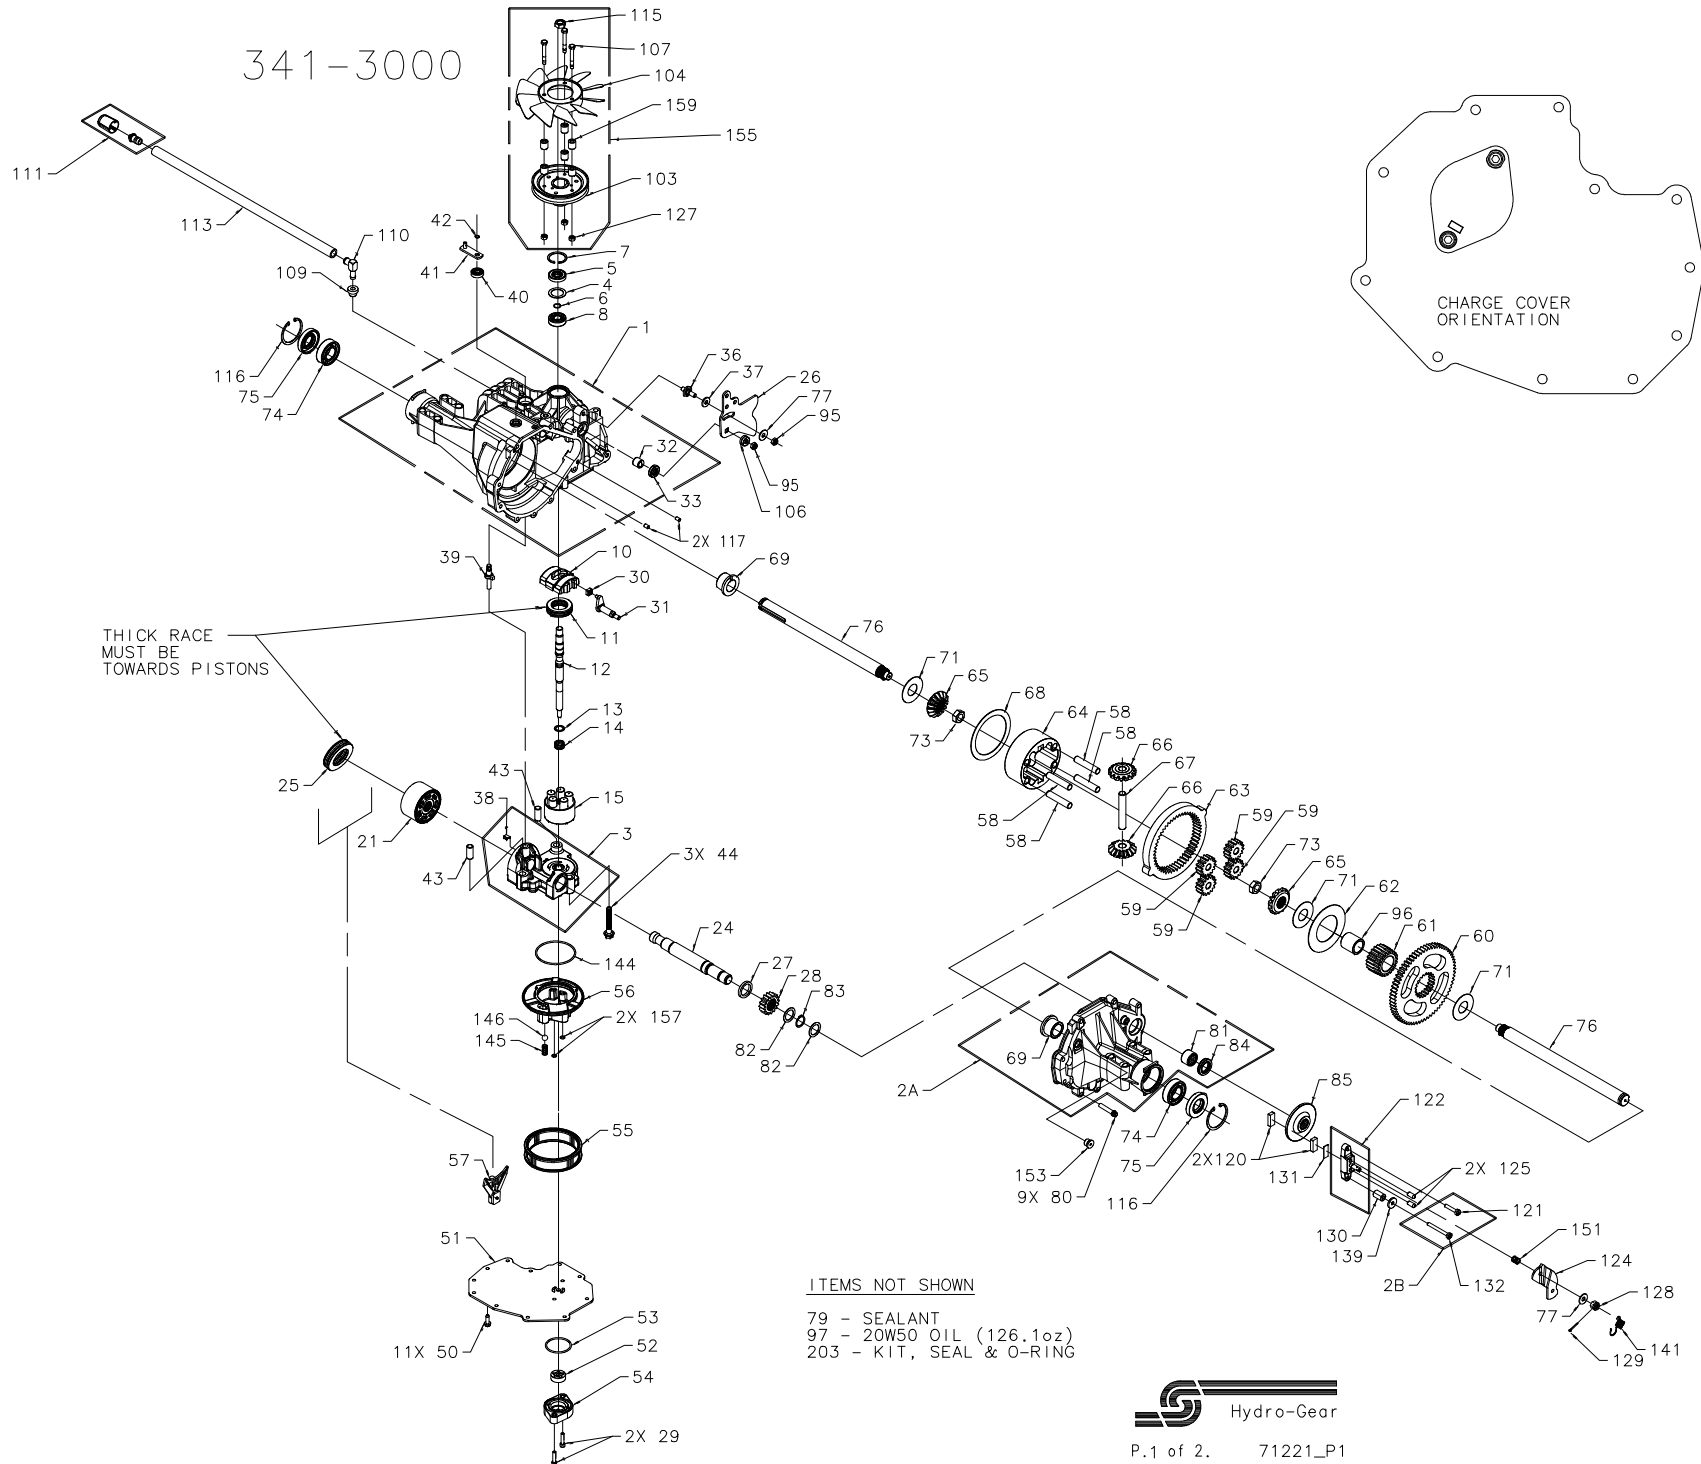

341-3000

341-3000

ITEM#	PART #	QTY	DESCRIPTION	ITEM#	PART #	QTY	DESCRIPTION	ITEM#	PART #	QTY	DESCRIPTION
1	70297	1	ASSEMBLY, MAIN HOUSING	50	50752	11	SCREW, HEX FLANGE 1/4-20 X .75	117	9004800-2506	2	PIN, STANDARD HEADLESS
		1	HOUSING, MAIN	51	50972	1	COVER, LOWER W/2 KIDNEYS	120	44132	2	PUCK, BRAKE
		1	SEAL, LIP 12 X 25 X 7	52	50273	1	GEROTOR	121	51927	1	BOLT, HEX HD 1/4-20 X 1.25 W/PATCH
		1	BEARING, FLANGE 1.0 X 1.376 X .99	53	9004101-1340	1	O-RING, 1.862 X 2.068	122	70633	1	ASSEMBLY, BRAKE YOKE
		1	BEARING, TRUNNION	54	50260	1	HOUSING, CHARGE PUMP	124	50936	1	ARM, BRAKE
		2	BEARING, CRADLE	55	70538	1	KIT, FILTER	125	44127	2	PIN, BRAKE ACTUATING
2A	71120	1	ASSEMBLY, RIGHT HAND HOUSING			2	GASKET, 4.24 X 4.40 X .10	127	43178	3	NUT, HEX 1/4-20
		1	HOUSING, RIGHT HAND			1	FILTER, STD CHARGE	128	44142	1	NUT, CASTLE 5/16-24
		1	BEARING, FLANGE 1.0 X 1.376 X .99	56	51156	1	MANIFOLD, CHARGE	129	44101	1	PIN, COTTER 3/32 X 3/4
		1	BEARING, NEEDLE .875 X 1.125 X 1.5	57	50796	1	RETAINER, MOTOR BEARING	130	23711	1	SPACER, .26 X .57 X .87
		1	SEAL, LIP .875 X 1.375 X .250	58	50776	4	PIN, CARRIER	131	44134	1	PUCK, PLATE
		1	KIT, BRAKE BOLT	59	50763	4	GEAR, 15T PLANET	132	51928	1	BOLT, HEX HD 1/4-20 X 2.25 W/PATCH
		1	BOLT, HEX HD 1/4-20 X 1.25 W/PATCH	60	50646	1	GEAR, 67T SPUR	139	44278	1	WASHER, .27 X .88 X .12
		1	BOLT, HEX HD 1/4-20 X 2.25 W/PATCH	61	50645	1	GEAR, 21T SUN	141	50884	1	SPRING, BRAKE ARM BIAS
		1	ASSEMBLY, CENTER SECTION	62	50769	1	WASHER, THRUST 2.32 X 4.10 X .05	144	50974	1	O-RING, 2.987 X 3.09
		1	CENTER SECTION	63	50764	1	GEAR, 51T RING	145	51157	1	SPRING, RELIEF
		1	BEARING, JOURNAL .50 X .59 X .50	64	50765	1	CARRIER, PLANETARY	146	9001214-4400	1	BALL, 7/16 IN
		1	BEARING, 90 X 1.0 X .75	65	50647	2	GEAR, 14T MITER (SPLINED)	151	50919	1	SPRING, COMP. BRAKE ANTI-DRAG
		1	PLATE, BYPASS	66	50648	2	GEAR, 14T MITER (UNSPLINED)	153	9005110-5600	1	PLUG, 9/16-18 (METAL)
		2	CHECK PLUG ASSEMBLY, .027 BLEED	67	50766	1	SHAFT, DIFFERENTIAL	155	70488	1	KIT, FAN/PULLEY
		1	SPACER, .98 X 1.37 X .04	68	50767	1	WASHER, THRUST 3.46 X 4.39 X .05			1	NUT, HEX 1/2-20 W/PATCH
4	2003018	1	SEAL, LIP 15 X 35 X 7	69	50768	2	BEARING, FLANGE 1.0 X 1.376 X .99			3	BOLT, HEX HD 1/4-20 X 2.00 W/PATCH
5	9008000-0128	1	RING, RETAINING	71	50788	3	WASHER, 1.0 X 2.25 X .04			1	FAN, 7.0 IN (10 BLADE)
6	2003016	1	RING, RETAINING	73	50791	2	NUT, HEX 5/8-18 W/PATCH			6	SPACER, .571 X .260 X .618
7	2003052	1	BEARING, BALL .59 X 1.38 X .43	74	50771	2	BEARING, BALL 25.4 X 52 X 15			1	PULLEY, 4.5 IN
8	2003043	1	SWASHPLATE, VARIABLE	75	50772	2	SEAL, LIP 1.0 X 2.049 X .375			3	NUT, HEX 1/4-20
10	2003087	1	BEARING, THRUST 30 X 52 X 13	76	50663	2	SHAFT, AXLE, 1 X 13.80 (KEY)	157	50977	2	O-RING, .239 X .379
11	50551	1	SHAFT, INPUT (STD CHARGE)	77	44130	2	WASHER, .34 X .88 X .06	159	50259	6	SPACER, .571 X .260 X .618
12	50795	1	WASHER, THRUST .59 X .79 X .04	79	50928	10, 1oz	SEALANT	203	70492	1	KIT, SEAL & O-RING
13	2003017	1	SPRING, BLOCK	80	50868	9	SCREW, TORX HD 5/16-18 X 1.5			1	SEAL, LIP 15 X 35 X 7
14	2003014	1	ASSEMBLY, BLOCK	81	44752	1	BEARING, NEEDLE .875 X 1.125 X .75			1	SEAL, LIP 12 X 25 X 7
15	70331	1	BLOCK, CYLINDER	82	50777	2	WASHER, FLAT .88 X 1.25 X .04			1	SEAL, LIP 10 X 25 X 7
		5	PISTON	83	50775	1	RING, RETAINING			1	O-RING, 1.862 X 2.068
		5	SPRING, COMPRESSION	84	50773	1	SEAL, LIP .875 X 1.375 X .250			2	SEAL, LIP 1.0 X 2.049 X .375
		5	WASHER, THRUST	85	50779	1	DISK, BRAKE			1	SEAL, LIP .875 X 1.375 X .250
21	70082	1	ASSEMBLY, BLOCK	95	50108	2	NUT, HEX LOCK 5/16-24			2	O-RING, .239 X .379
		1	BLOCK, CYLINDER	96	50866	1	BUSHING, SLEEVE X 1.0 X 1.3 X 1.34			1	KIT, O-RING, MANIFOLD
		7	PISTON	97		121, 6oz	OIL, 20W50				
		7	SPRING, COMPRESSION	103	50302	1	PULLEY, 4.5 IN				
		7	WASHER, THRUST	104	50307	1	FAN, 7.0 IN (10 BLADE)				
24	50662	1	SHAFT, MOTOR	106	51604	1	SPACER, TRUNNION				
25	50552	1	BEARING, THRUST 42 X 68 X 16	107	44300	3	BOLT, HEX HD 1/4-20 X 2.00 W/PATCH				
26	51250	1	ARM, CONTROL	109	50133	1	BUSHING, VENT (RUBBER)				
27	50774	1	SPACER, 1.03 X 1.38 X .184	110	50308	1	FITTING, 90° METAL VENT				
28	50661	1	GEAR, 16T PINION	111	70921	1	ASSEMBLY, CAP-VENT				
29	50975	2	SCREW, CAP M6 X 1 X 25			1	CAP, PLASTIC				
30	2000015	1	GUIDE, SLOT			1	VENT, PLASTIC				
31	50807	1	ARM, TRUNNION TAPERED SQUARE	113	50838	1	HOSE, 0.5 X 20				
32	2003009	1	BEARING, TRUNNION	115	44133	1	NUT, HEX 1/2-20 W/PATCH				
33	9008000-0126	1	SEAL, LIP 12 X 25 X 7	116	50859	2	RING, RETAINING				
36	50426	1	STUD, SHORT 5/16-24								
37	50281	1	PUCK, .798 X .319 X .097								
38	70680	1	KIT, BYPASS PLATE								
39	2003555	1	ACTUATOR, BYPASS								
40	45074	1	SEAL, LIP 10 X 25 X 7								
41	50270	1	ARM, BYPASS								
42	44870	1	RING, RETAINING								
43	50002	2	PIN, HOLLOW .39 X .50 X 1.12								
44	50016	3	SCREW, HEX FLANGE 3/8-24 X 2.5								