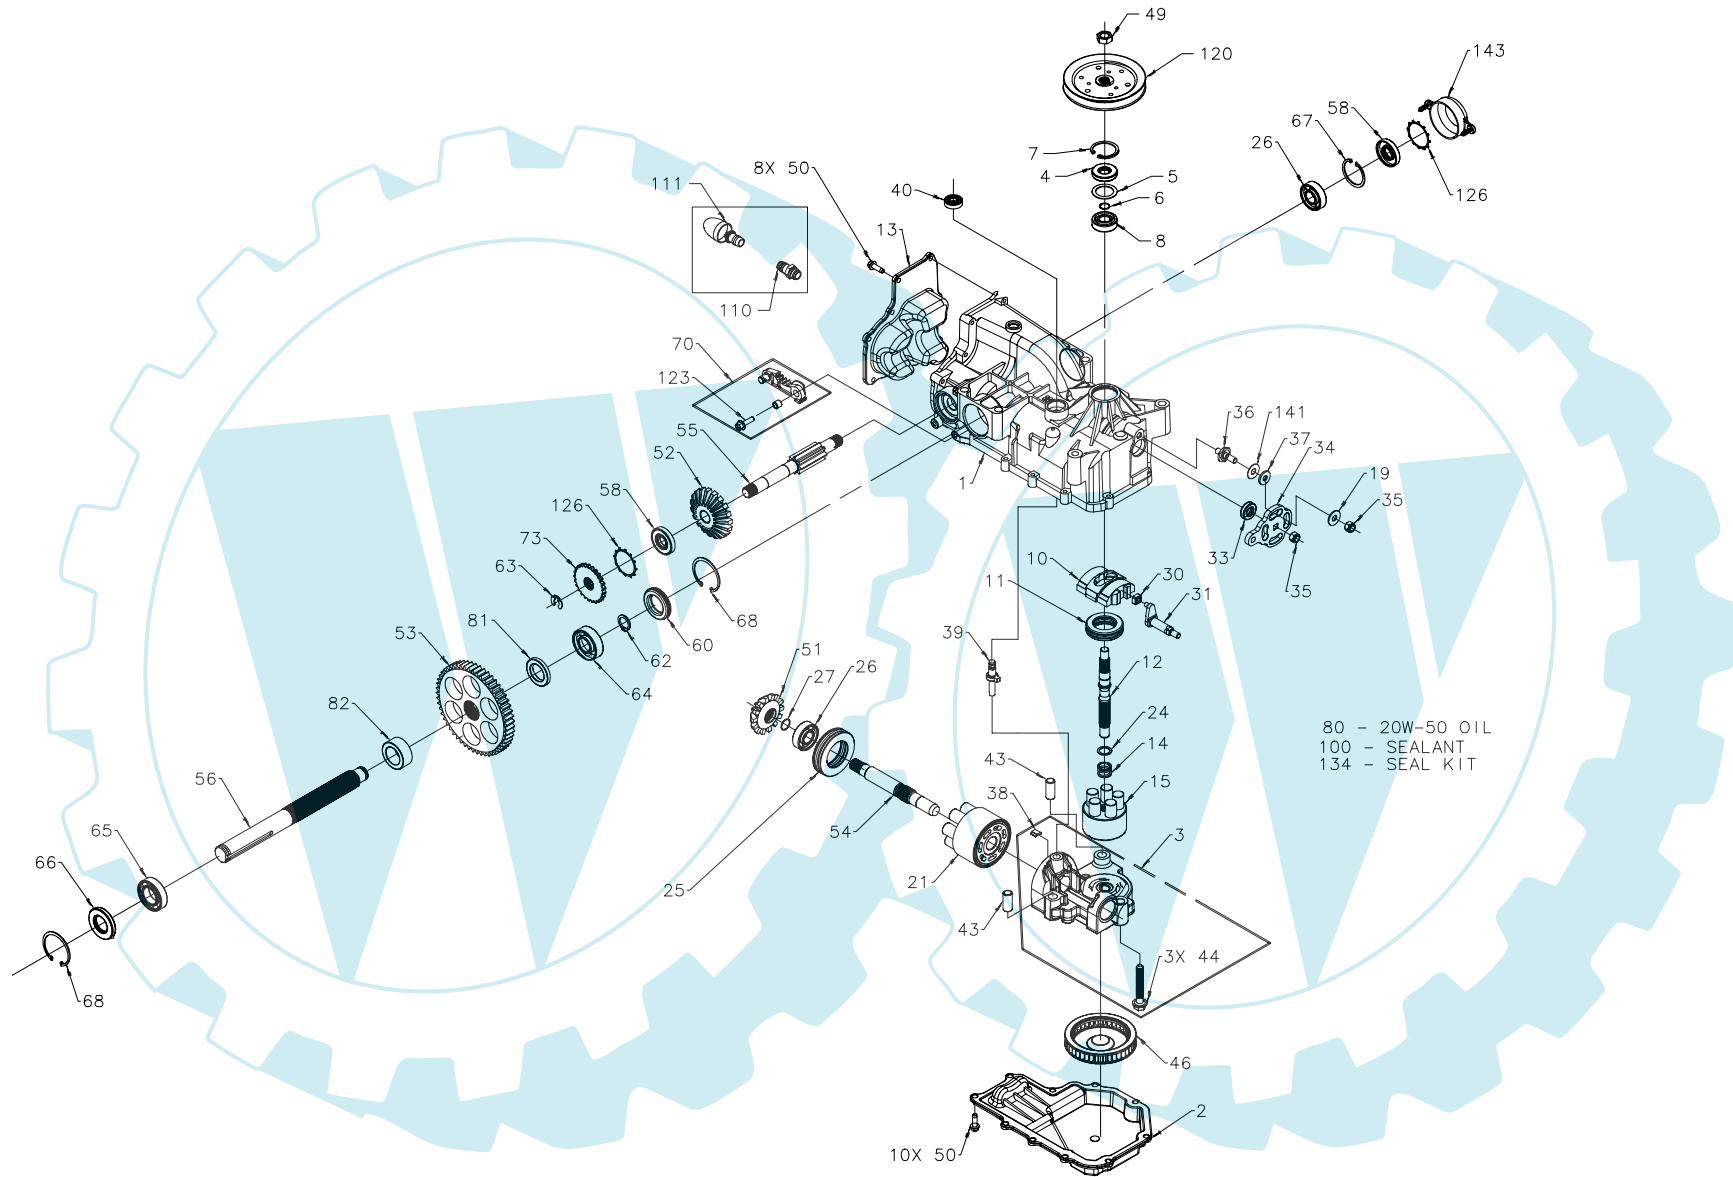

322-2400R

322-2400R

ITEM #	PART #	QTY	DESCRIPTION
1	70652	1	KIT, HOUSING-MAIN
		1	HOUSING, MAIN
		2	CRADLE BEARING
		1	TRUNNION BUSHING
		1	SHAFT, BRAKE
		1	SEAL, LIP 12 X 25 X 7
		1	SCREW, HFHC 1/4-28 7/8 (PATCH)
		1	WASHER .34 X .88 X .03
2	5089ORM	1	LOWER HOUSING
3	70667	1	KIT, CENTER SECTION
		1	CENTER SECTION
		1	BUSHING .67 X 1.03 X .75
		1	PLATE, BYPASS
		3	SCREW 3/8-24 X 2.5
		2	CHECK PLUG ASSEMBLY, .027
		1	LIP SEAL
4	9008000-0128	1	SPACER
5	2003018	1	WIRE RETAINING RING
6	2003016	1	RETAINING RING
7	2003052	1	BALL BEARING
8	2003043	1	VARIABLE SWASHPLATE
10	2003087	1	THRUST BEARING 30 X 52 X 13
11	50551	1	INPUT SHAFT
12	50005	1	COVER-BACK
13	50891RM	1	SPRING, BLOCK
14	2003014	1	10cc CYLINDER BLOCK ASS'Y
15	70331	1	10cc CYLINDER BLOCK
		5	10cc PISTON SPRING
		5	PISTON SEAT WASHER
		5	10cc PISTON
19	44130	1	WASHER
21	70082	1	21cc CYLINDER BLOCK ASS'Y
		1	21cc CYLINDER BLOCK
		7	21cc PISTON SPRING
		7	PISTON SEAT WASHER
		7	21cc PISTON
24	2003017	1	WASHER, BLOCK THRUST
25	50552	1	THRUST BEARING 42 X 68 X 16
26	50315	2	BALL BEARING
27	2000022	1	WIRE RETAINING RING
30	2000015	1	SLOT GUIDE
31	50807	1	TRUNNION ARM
33	9008000-0126	1	LIP SEAL
34	50749	1	CONTROL ARM
35	50317	2	NUT
36	50426	1	STUD - SHORT 5/16-24
37	50281	1	FRICTION PUCK
38	70680	1	KIT, BYPASS PLATE
39	2003555	1	BYPASS ACTUATOR
40	45074	1	LIP SEAL
43	50002	2	PIN
44	50016	3	SCREW
46	50990	1	FILTER
49	44133	1	HEX NUT 1/2-20
50	50752	18	SCREW, 1/4-20 X .75 LONG
51	50744	1	14T BEVEL GEAR
52	50745	1	19T BEVEL GEAR
53	50746	1	53T SPUR GEAR