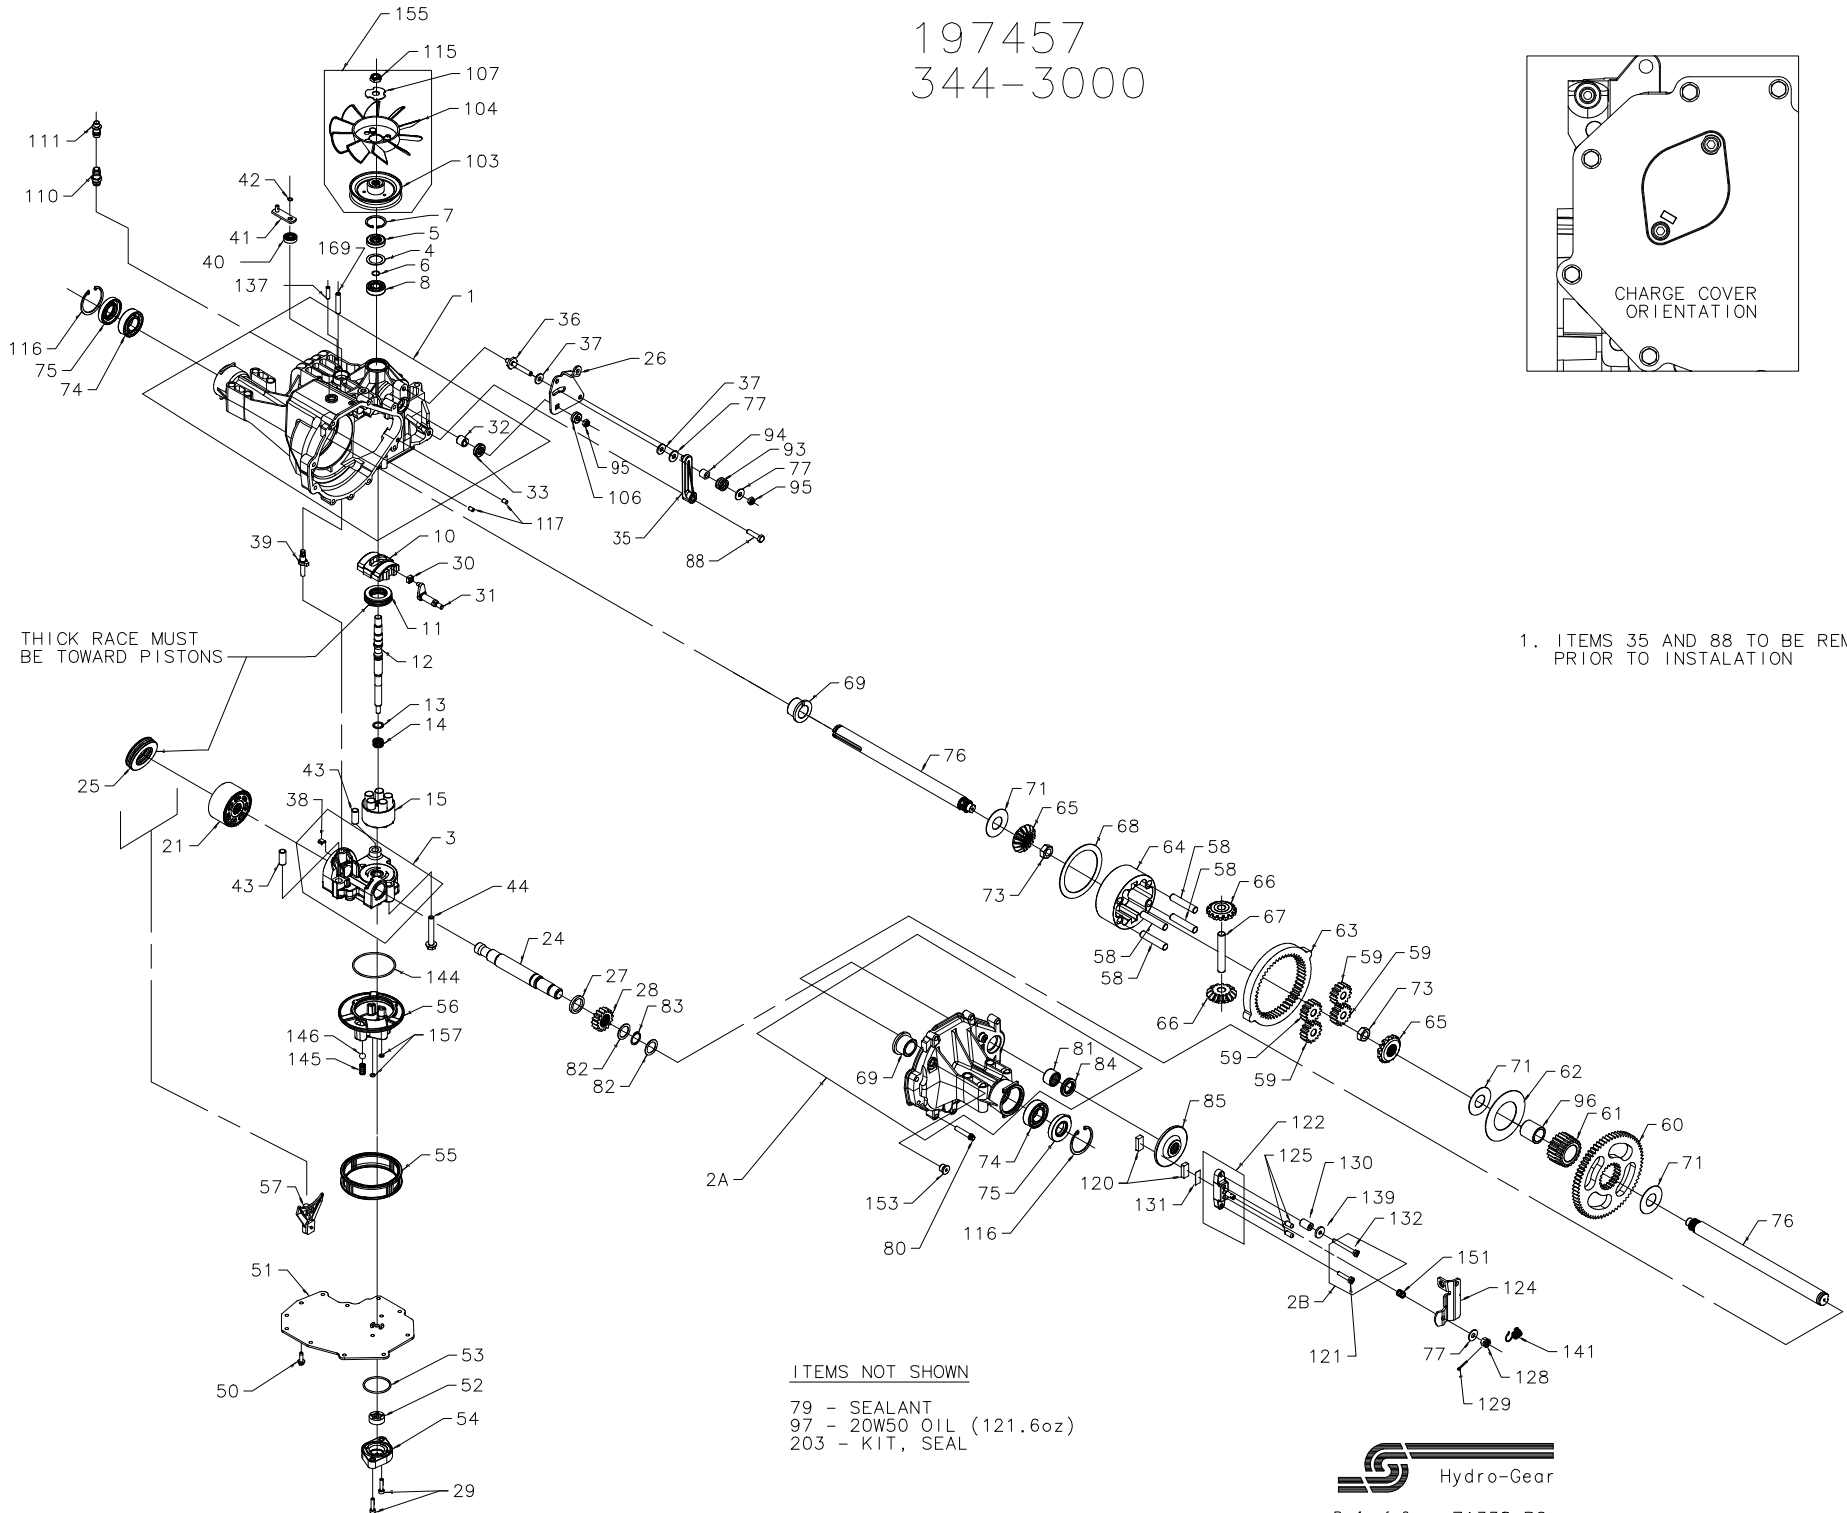

197457
344-3000

197457 344-3000

ITEM #	PART #	QTY	DESCRIPTION		
1	70297	1	ASSEMBLY, MAIN HOUSING		
		1	HOUSING, MAIN		
		1	SEAL, LIP 12 X 25 X 7		
		1	BEARING, FLANGE 1.0 X 1.376 X .99		
		1	BEARING, TRUNNION		
2A	71120	2	BEARING, CRADLE		
		1	ASSEMBLY, RIGHT HAND HOUSING		
		1	HOUSING, RIGHT HAND		
2B	71139	1	BEARING, FLANGE 1.0 X 1.376 X .99		
		1	BEARING, NEEDLE .875 X 1.125 X 1.5		
		1	SEAL, LIP .875 X 1.375 X .250		
		1	KIT, BRAKE BOLT		
3	70684	1	BOLT, HEX HD 1/4-20 X 1.25 W/PATCH		
		1	BOLT, HEX HD 1/4-20 X 2.25 W/PATCH		
		1	ASSEMBLY, CENTER SECTION		
		1	CENTER SECTION		
		1	BEARING, JOURNAL .50 X .59 X .50		
4	2003018	1	BEARING, .90 X 1.0 X .75		
		1	PLATE, BYPASS		
		1	CHECK PLUG ASSEMBLY, .044		
		1	CHECK PLUG ASSEMBLY, NO BLEED		
		1	SPACER, .98 X 1.37 X .04		
		5	9008000-0128	1	SEAL, LIP 15 X 35 X 7
		6	2003016	1	RING, RETAINING
		7	2003052	1	RING, RETAINING
		8	2003043	1	BEARING, BALL .59 X 1.38 X .43
		10	2003087	1	SWASHPLATE, VARIABLE
		11	50551	1	BEARING, THRUST 30 X 52 X 13
		12	50795	1	SHAFT, INPUT (STD CHARGE)
		13	2003017	1	WASHER, THRUST .59 X .79 X .04
		14	2003014	1	SPRING, BLOCK
		15	70331	1	ASSEMBLY, BLOCK
21	70082	1	BLOCK, CYLINDER		
		5	PISTON		
		5	SPRING, COMPRESSION		
		5	WASHER, THRUST		
		1	ASSEMBLY, BLOCK		
		1	BLOCK, CYLINDER		
		7	PISTON		
		7	SPRING, COMPRESSION		
		7	WASHER, THRUST		
		24	50662	1	SHAFT, MOTOR
25	50552	1	BEARING, THRUST 42 X 68 X 16		
26	52373	1	ARM, CONTROL		
27	50774	1	SPACER, 1.03 X 1.38 X .184		
28	50661	1	GEAR, 16T PINION		
29	50975	2	SCREW, CAP M6 X 1 X 25		
30	2000015	1	GUIDE, SLOT		
31	50807	1	ARM, TRUNNION TAPERED SQUARE		
32	2003009	1	BEARING, TRUNNION		
33	9008000-0126	1	SEAL, LIP 12 X 25 X 7		
35	52281	1	ARM, NEUTRAL LOCKDOWN		
36	50284	1	STUD 5/16-24		
37	50281	2	PUCK, .798 X .319 X .097		
38	70680	1	KIT, BYPASS PLATE		
39	2003555	1	ACTUATOR, BYPASS		
40	45074	1	SEAL, LIP 10 X 25 X 7		
41	50270	1	ARM, BYPASS		
42	44870	1	RING, RETAINING		
43	50002	2	PIN, HOLLOW .39 X .50 X 1.12		
44	50016	3	SCREW, HEX FLANGE 3/8-24 X 2.5		