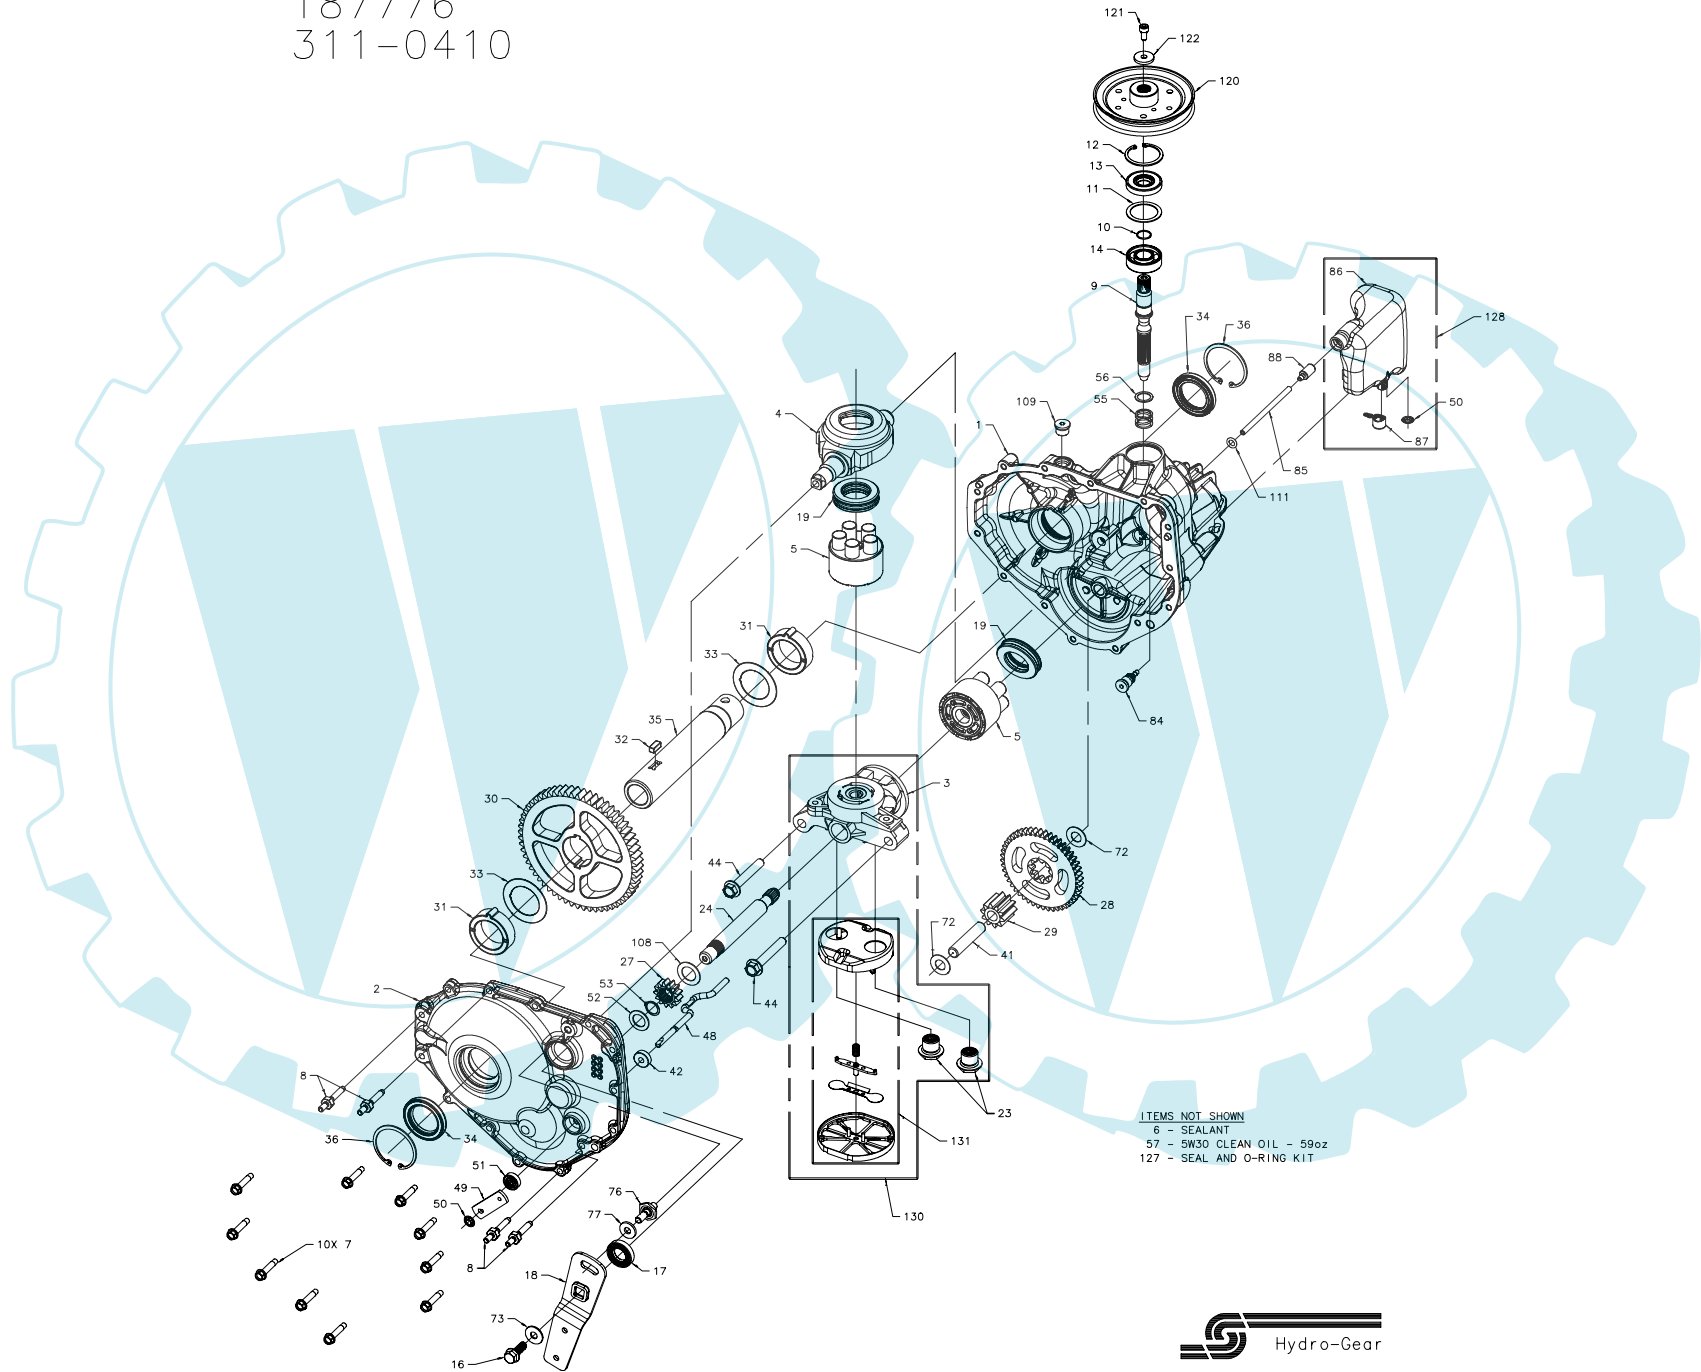

187776
311-0410

ITEMS NOT SHOWN
6 - SEALANT
57 - 5W30 CLEAN OIL - 59oz
127 - SEAL AND O-RING KIT

187776
311-0410

ITEM	PART #	QTY	DESCRIPTION
1	70830	1	ASSEMBLY, MAIN HOUSING
		1	HOUSING, MAIN
		1	BUSHING .865 X .985 X .790
		2	PIN, STRAIGHT HEADLESS
2	70831	1	ASSEMBLY, SIDE HOUSING
		1	HOUSING, SIDE
		1	BUSHING .624 X .719 X .562
		1	BUSHING .865 X .985 X .790
3	51208	1	CENTER SECTION
		1	BUSHING .707 X .786 X .591
4	51048	1	SWASHPLATE, TRUNNION
5	70331	2	ASSEMBLY, BLOCK
		1	BLOCK, CYLINDER
		5	SPRING, COMPRESSION
		5	WASHER, THRUST
		5	PISTON
6	50928	10.5 OZ	SEALANT
7	51190	10	SCREW, HEX WASHER 1/4-20 X 1.125
8	52041	4	STUD, 1/4-20 X 1 SELF TAP, 1/4-20 X .75
9	51662	1	SHAFT, INPUT
10	2000022	1	RING, RETAINING
11	50951	1	SPACER
12	50329	1	RING, RETAINING
13	51161	1	SEAL, LIP 17 X 40 X 7
14	50315	1	BEARING, BALL 17MM ID X 40MM OD X 12MM
16	51064	1	BOLT, HEX FLANGE HEAD 5/16-24 X .94 (PATCH)
17	51140	1	SEAL, LIP 18 X 32 X 7
18	51680	1	ARM, CONTROL
19	50551	2	BEARING, THRUST 30 X 52 X 13
23	51485	2	CHECK PLUG, .027 WASHER SPRING
24	51661	1	SHAFT, MOTOR
27	51130	1	GEAR, 13T PINION
28	51129	1	GEAR, 10T/48T
29	51043	1	GEAR, 10T JACK SHAFT
30	51728	1	GEAR, 60T BULL KEY
31	51920	2	BUSHING, SLEEVE 2.025 X 1.226 X .625
32	51861	1	KEY, SQUARE .250 X .620
33	51922	2	WASHER, 2.225 X 1.475 X .04
34	51918	2	SEAL, LIP 1.457 X 2.087 X .276
35	51868	1	AXLE, TUBE 1.01 X 1.457/1.354 X 8.08 KEYED
36	52026	2	RING, INTERNAL RETAINING N5000-200
41	51083	1	PIN, JACKSHAFT
42	51100	1	MAGNET, RING
44	50016	2	BOLT, HEX FLANGE HEAD 3/8-24 X 2.5
48	51668	1	ROD, BYPASS ACTUATOR
49	51669	1	ARM, BYPASS
50	51116	2	RING, RETAINING .250 EXTERNAL
51	51081	1	SEAL, LIP .250 X .750 X .250 TC