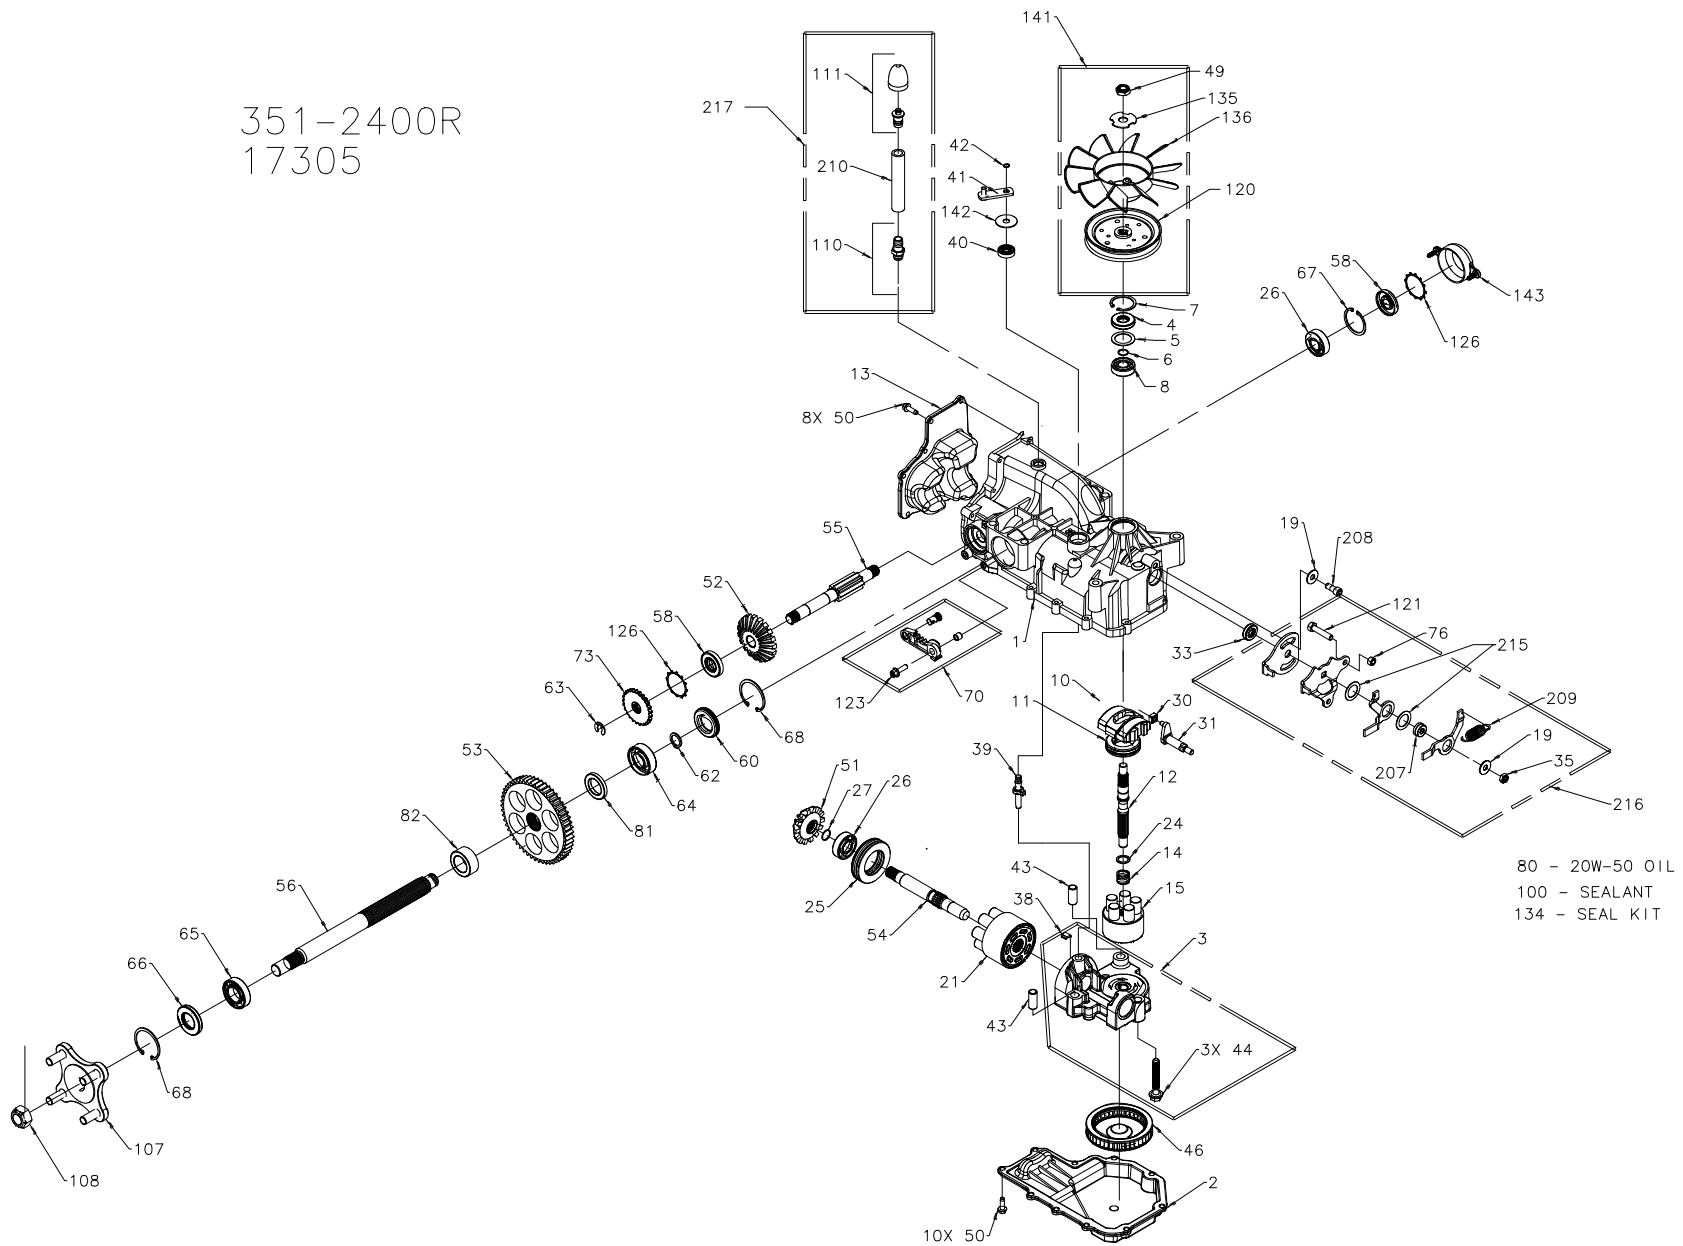

351-2400R
17305

80 - 20W-50 OIL
100 - SEALANT
134 - SEAL KIT

351-2400R
17305

ITEM #	PART #	QTY	DESCRIPTION
1	70652	1	KIT, HOUSING-MAIN
		1	HOUSING, MAIN
		2	BEARING, CRADLE
		1	SEAL, LIP 12 X 25 X 7
		1	BUSHING, TRUNNION
		1	SHAFT, BRAKE
		1	SCREW, HFHC 1/4-28 X 7/8 (PATCH)
		1	WASHER, .34 X .88 X .03
2	5089ORM	1	HOUSING, LOWER
3	70667	1	KIT, CENTER SECTION
		1	CENTER SECTION
		1	BUSHING, .67 X 1.03 X .75
		1	PLATE, BYPASS
		3	SCREW, 3/8-24 X 2.5
		2	CHEK PLUG ASSEMBLY, .027
		1	SEAL, LIP
4	9008000-0128	1	SPACER
5	2003018	1	RING, WIRE RETAINING
6	2003016	1	RING, RETAINING
7	2003052	1	BEARING, BALL
8	2003043	1	VARIABLE SWASHPLATE
10	2003087	1	BEARING, THRUST 30 X 52 X 13
11	50551	1	SHAFT, INPUT
12	50005	1	COVER-BACK
13	50891RM	1	SPRING, BLOCK
14	2003014	1	CYLINDER BLOCK ASS'Y, 10cc
15	70331	1	CYLINDER BLOCK, 10cc
		5	PISTON SPRING, 10cc
		5	WASHER, PISTON SEAT
		5	PISTON, 10cc
19	44130	2	WASHER
21	70082	1	CYLINDER BLOCK ASS'Y, 21cc
		1	CYLINDER BLOCK, 21cc
		7	PISTON SPRING, 21cc
		7	WASHER, PISTON SEAT
		7	PISTON, 21cc
24	2003017	1	WASHER, BLOCK THRUST
25	50552	1	BEARING, THRUST 42 X 68 X 16
26	50315	2	BEARING, BALL
27	2000022	1	RING, WIRE RETAINING
30	2000015	1	SLOT GUIDE
31	50807	1	ARM, TRUNNION
33	9008000-0126	1	SEAL, LIP
35	50317	2	NUT
38	70680	1	KIT, BYPASS PLATE
39	2003555	1	BYPASS ACTUATOR
40	45074	1	SEAL, LIP
41	50126	1	ARM, BYPASS
42	44870	1	RING, RETAINING
43	50002	2	PIN
44	50016	3	SCREW
46	50990	1	FILTER
49	51244	1	NUT, HEX LOCK 1/2-20 (NYLON INSERT)
50	50752	18	SCREW, 1/4-20 X .75 LONG
51	50744	1	GEAR, 14T BEVEL
52	50745	1	GEAR, 19T BEVEL
53	50746	1	GEAR, 53T SPUR
54	50757	1	SHAFT, MOTOR
55	51335	1	SHAFT, BRAKE
56	50748	1	SHAFT, AXLE
58	51161	2	SEAL, LIP 17 X 40 X 7
60	50995	1	SEAL, PLUG - SIDE
62	50759	1	RING, RETAINING - AXLE
63	51109	1	RETAINING RING, .440 EXTERNAL
64	50743	1	BEARING, BALL 20X47X14(6204)
65	50740	1	BEARING, BALL 25X47X12(6005)
66	50751	1	SEAL
67	50329	1	RING, RETAINING
68	50760	2	RING, RETAINING-AXLE

ITEM #	PART #	QTY	DESCRIPTION
70	71087	1	ARM, BRAKE ASSEMBLY (LH)
		1	ARM, BRAKE
		1	CLEVIS PIN
		1	BUSHING .255 X .394 X .330
		1	SCREW HFHCS, 1/4-28
73	50754	1	BRAKE, COG
76	43083	1	NUT, HEX, 5/16-18 UNC
80		79oz	20W-50 OIL
81	51939	1	SPACER, AXLE 1.04 X 1.65 X .22
82	51940	1	SPACER, AXLE 1.04 X 1.65 X .70
99	9005200-5600	1	PLUG, PLASTIC
100	50928	1	SEALANT
107	70314	1	ASSEMBLY, HUB
		1	HUB
		4	BOLT, LUG
108	50863	1	NUT, HEX 3/4-16
110	70110	1	FITTING, O-RING ASSEMBLY
		1	PLASTIC HOSE FITTING
		1	O-RING, .08 X .468
111	70921	1	CAP, VENT ASSEMBLY
		1	VENT, PLASTIC
		1	CAP, PLASTIC
120	51182	1	PULLEY, 4.5"
121	51753	1	BOLT, 5/16-18 X 1.5 UNC-2A
123	51576	1	SCREW, HFHCS 1/4-28
126	51316	2	RING, RETAINING
134	70553	1	KIT, SEAL
		1	SEAL, LIP 15 X 35 X 7
		1	RING, RETAINING
		1	SEAL, LIP 12 X 25 X 7
		1	SEAL, LIP 10 X 25 X 7
		1	RING, RETAINING
		18	HFHCS 1/4-20 X .75 (ZINC)
		1	SEAL PLUG (1.86)
		1	RING, RETAINING
		1	RING, RETAINING .440 EXTERNAL
		1	SEAL, LIP 25 X 47 X 7
		1	RING, RETAINING
		2	RING, RETAINING
		2	RING, RETAINING
135	51523	1	WASHER, OD SLOTTED .53 X 1.63 X .06
136	51862	1	FAN, 7", 10 BLADE
141	71086	1	KIT, FAN/PULLEY
		1	FAN, 7", 10 BLADE
		1	PULLEY 4.5"
		1	WASHER, OD SLOTTED .53 X 1.63 X .06
		1	NUT, HEX LOCK 1/2-20 (NYLON INSERT)
142	51813	1	WASHER, .39 X 1.27 X .05
143	51774	1	BRAKE COVER, PLASTIC
207	51604	1	SPACER, RTN
208	51400	1	SCREW, 5/16-24 X 375 (PATCH)
209	52401	1	SPRING, EXTENSION
210	51401	1	HOSE, ϕ.50, X 4.00
215	51408	1	WASHER, NYLON
216	70609	1	KIT, RTN
		1	WASHER
		1	NUT, HEX LOCK 5/16-24 UNJF (NYLON INSERT)
		1	SPACER, RTN
		1	SCREW, 5/16-24 X .75 (PATCH)
		1	SPRING, EXTENSION
		1	WASHER, NYLON
		1	ARM, CONTROL
		1	ARM, RTN SCISSOR, OUTER
		1	ARM, RTN SCISSOR, INNER
		1	ARM, RETURN
217	71004	1	KIT, BREATHER
		1	HOSE, ϕ.50, X 4.00
		1	FITTING, O-RING ASSEMBLY
		1	CAP, VENT ASSEMBLY