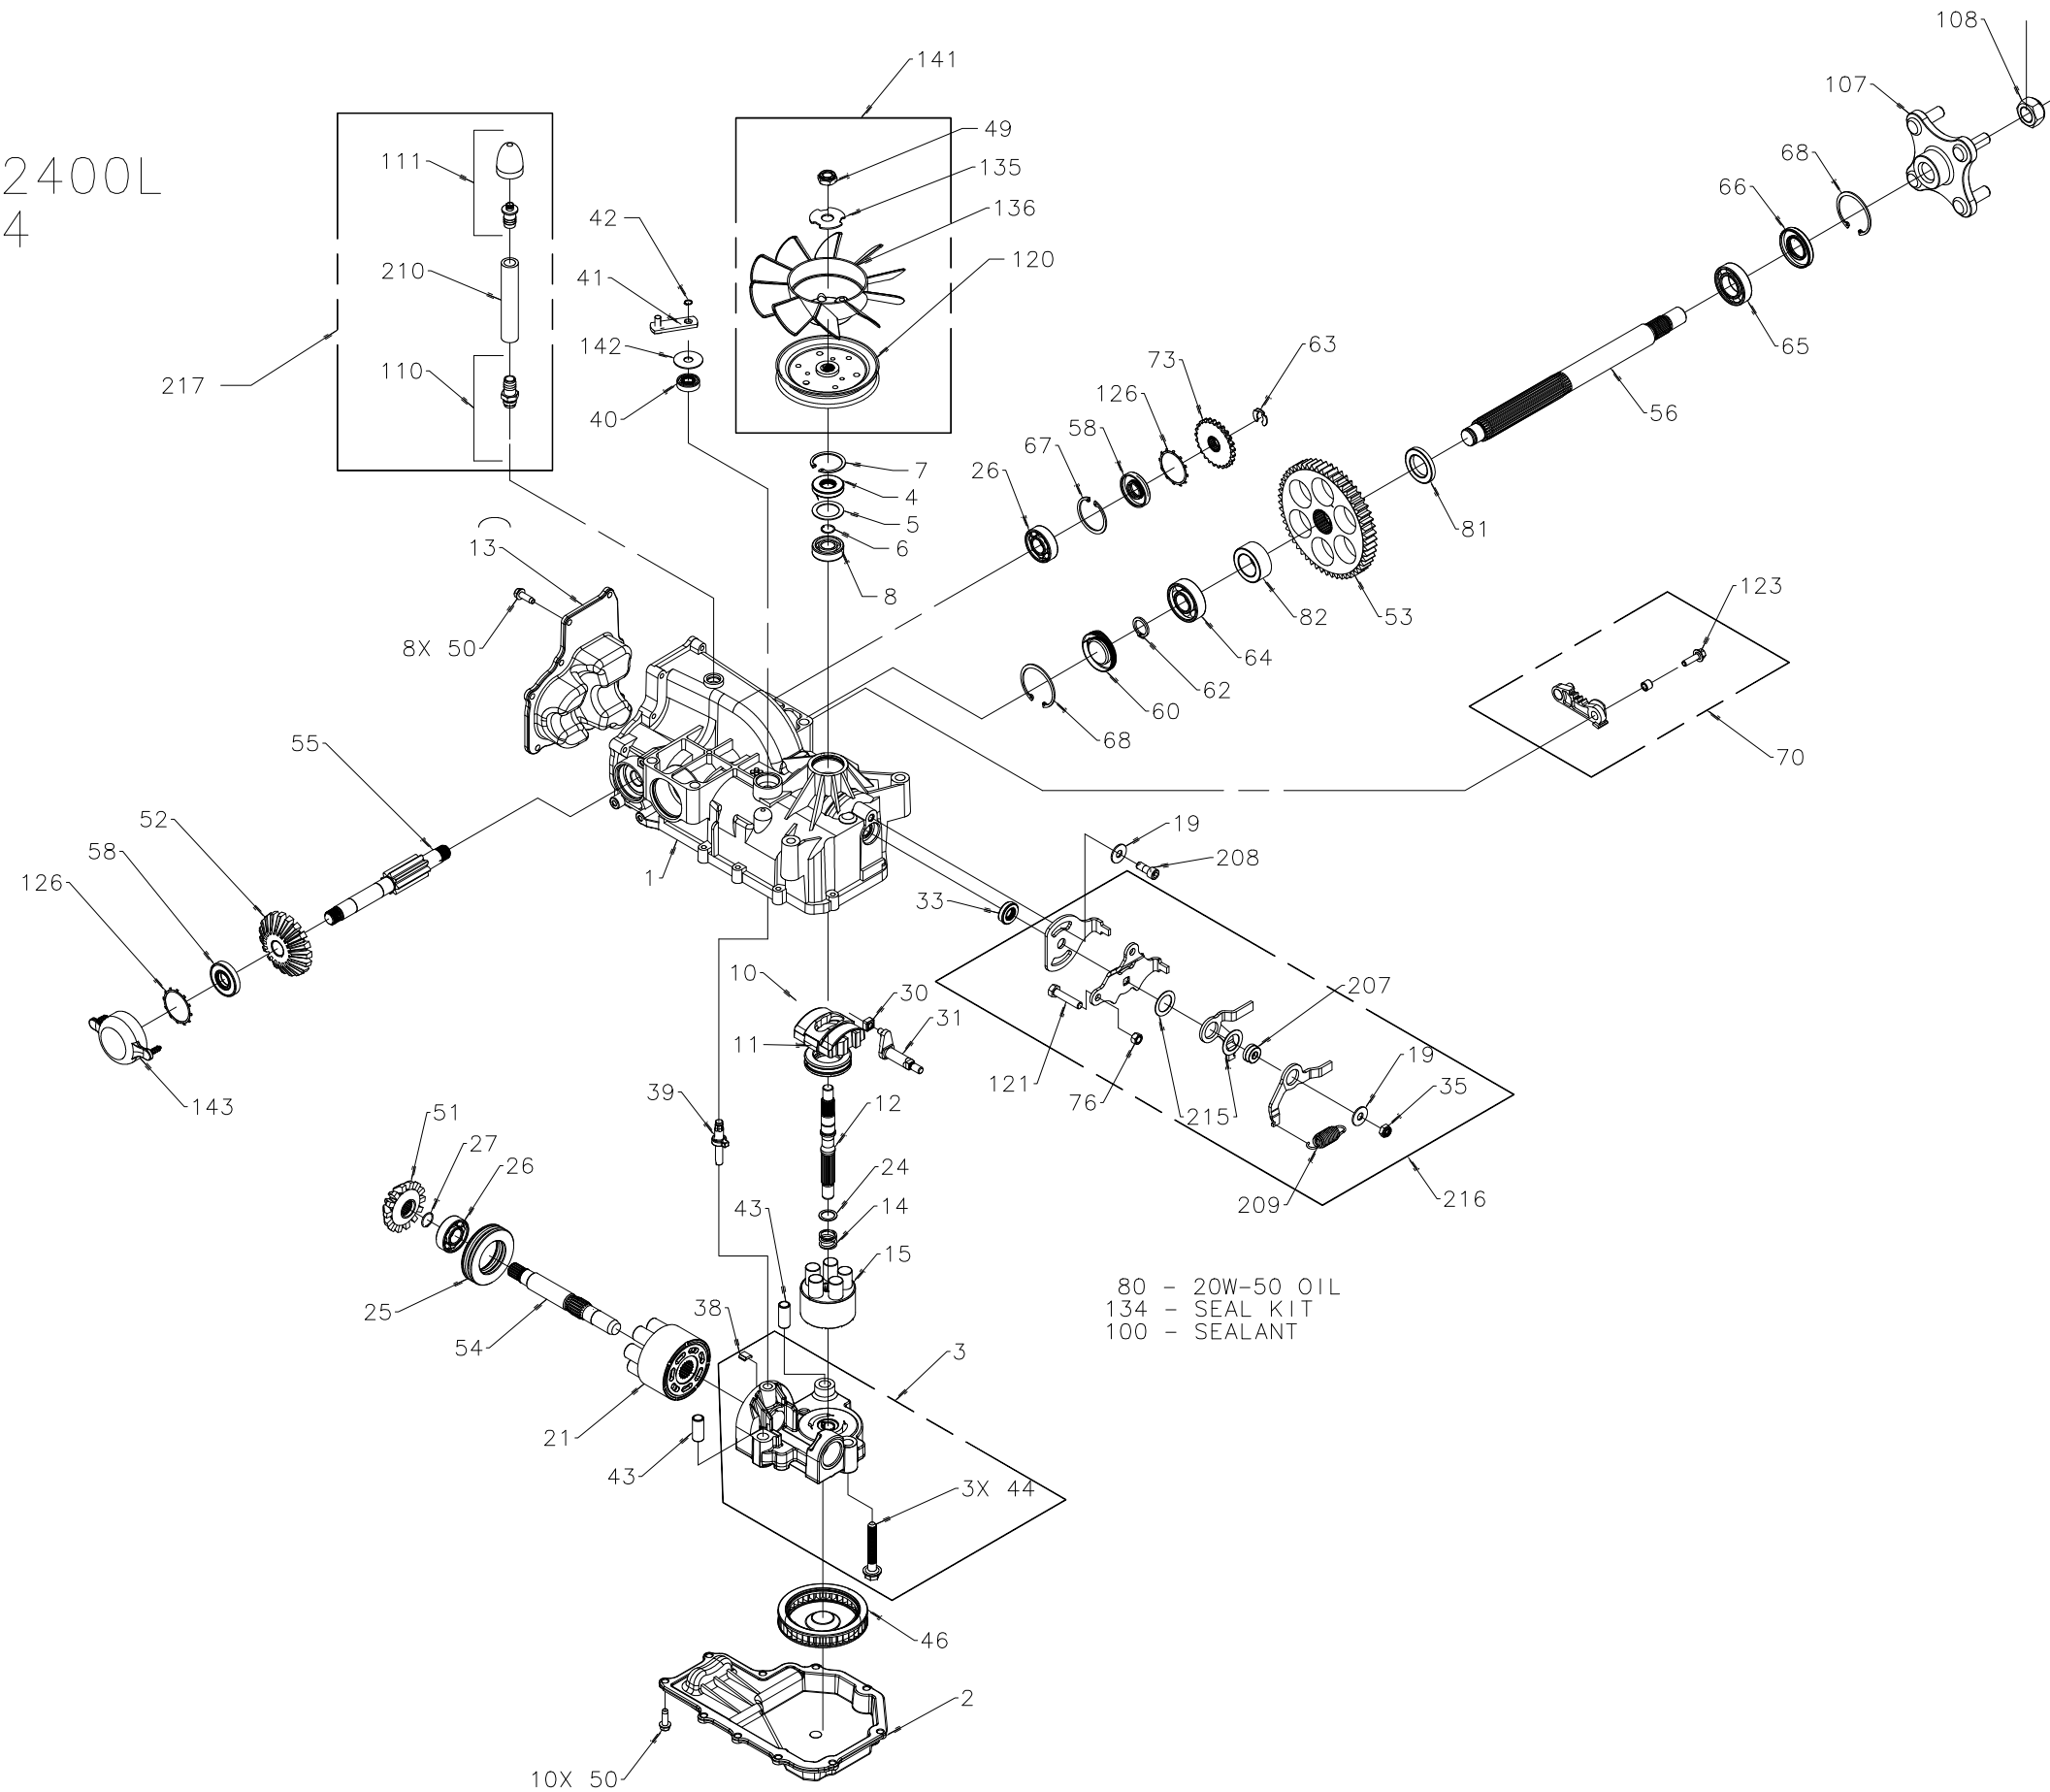

351-2400L
17304

80 - 20W-50 OIL
134 - SEAL KIT
100 - SEALANT

351-2400L
17304

ITEM #	PART #	QTY	DESCRIPTION
1	70652	1	KIT, HOUSING-MAIN
		1	HOUSING, MAIN
		2	BEARING, CRADLE
		1	SEAL, LIP 12 X 25 X 7
		1	BUSHING, TRUNNION
		1	SHAFT, BRAKE
		1	SCREW, HFHC 1/4-28 X 7/8 (PATCH)
		1	WASHER .34 X .88 X .03
2	50890RM	1	HOUSING, LOWER
3	70667	1	KIT, CENTER SECTION
		1	CENTER SECTION
		1	BUSHING .67 X 1.03 X .75
		1	PLATE, BYPASS
		3	SCREW 3/8-24 X 2.5
		2	CHECK PLUG ASSEMBLY, .027
4	9008000-0128	1	SEAL, LIP
5	2003018	1	SPACER
6	2003016	1	RING, WIRE RETAINING
7	2003052	1	RING, RETAINING
8	2003043	1	BEARING, BALL
10	2003087	1	VARIABLE SWASHPLATE
11	50551	1	BEARING, THRUST 30 X 52 X 13
12	50005	1	SHAFT, INPUT
13	50891RM	1	COVER-BACK
14	2003014	1	SPRING, BLOCK
15	70331	1	CYLINDER BLOCK ASS'Y, 10cc
		1	CYLINDER BLOCK, 10cc
		5	PISTON SPRING, 10cc
		5	WASHER, PISTON SEAT
		5	PISTON, 10cc
19	44130	2	WASHER
21	70082	1	CYLINDER BLOCK ASS'Y, 21cc
		1	CYLINDER BLOCK, 21cc
		7	PISTON SPRING, 21cc
		7	PISTON SEAT WASHER
		7	PISTON, 21cc
24	2003017	1	WASHER, BLOCK THRUST
25	50552	1	BEARING, THRUST 42 X 68 X 16
26	50315	2	BEARING, BALL
27	2000022	1	RING, WIRE RETAINING
30	2000015	1	GUIDE, SLOT
31	50807	1	ARM, TRUNNION
33	9008000-0126	1	SEAL, LIP
35	50317	1	NUT
38	70680	1	KIT, BYPASS PLATE
39	2003555	1	ACTUATOR, BYPASS
40	45074	1	SEAL, LIP
41	50126	1	ARM, BYPASS
42	44870	1	RING, RETAINING
43	50002	2	PIN
44	50016	3	SCREW
46	50990	1	FILTER
49	51244	1	NUT, HEX 1/2-20
50	50752	18	SCREW, 1/4-20 X .75 LONG
51	50744	1	GEAR, 14T BEVEL
52	50745	1	GEAR, 19T BEVEL
53	50746	1	GEAR, 53T SPUR
54	50757	1	SHAFT, MOTOR
55	51335	1	SHAFT, BRAKE
56	50748	1	SHAFT, AXLE
58	51161	2	SEAL, LIP 17 X 40 X 7
60	50995	1	SEAL, PLUG - SIDE
62	50759	1	RING, RETAINING - AXLE
63	51109	1	RETAINING RING .440 EXTERNAL
64	50743	1	BEARING, BALL 20x47x14(6204)
65	50740	1	BEARING, BALL 25x47x12(6005)
66	50751	1	SEAL
67	50329	1	RING, RETAINING
68	50760	2	RING, RETAINING-AXLE