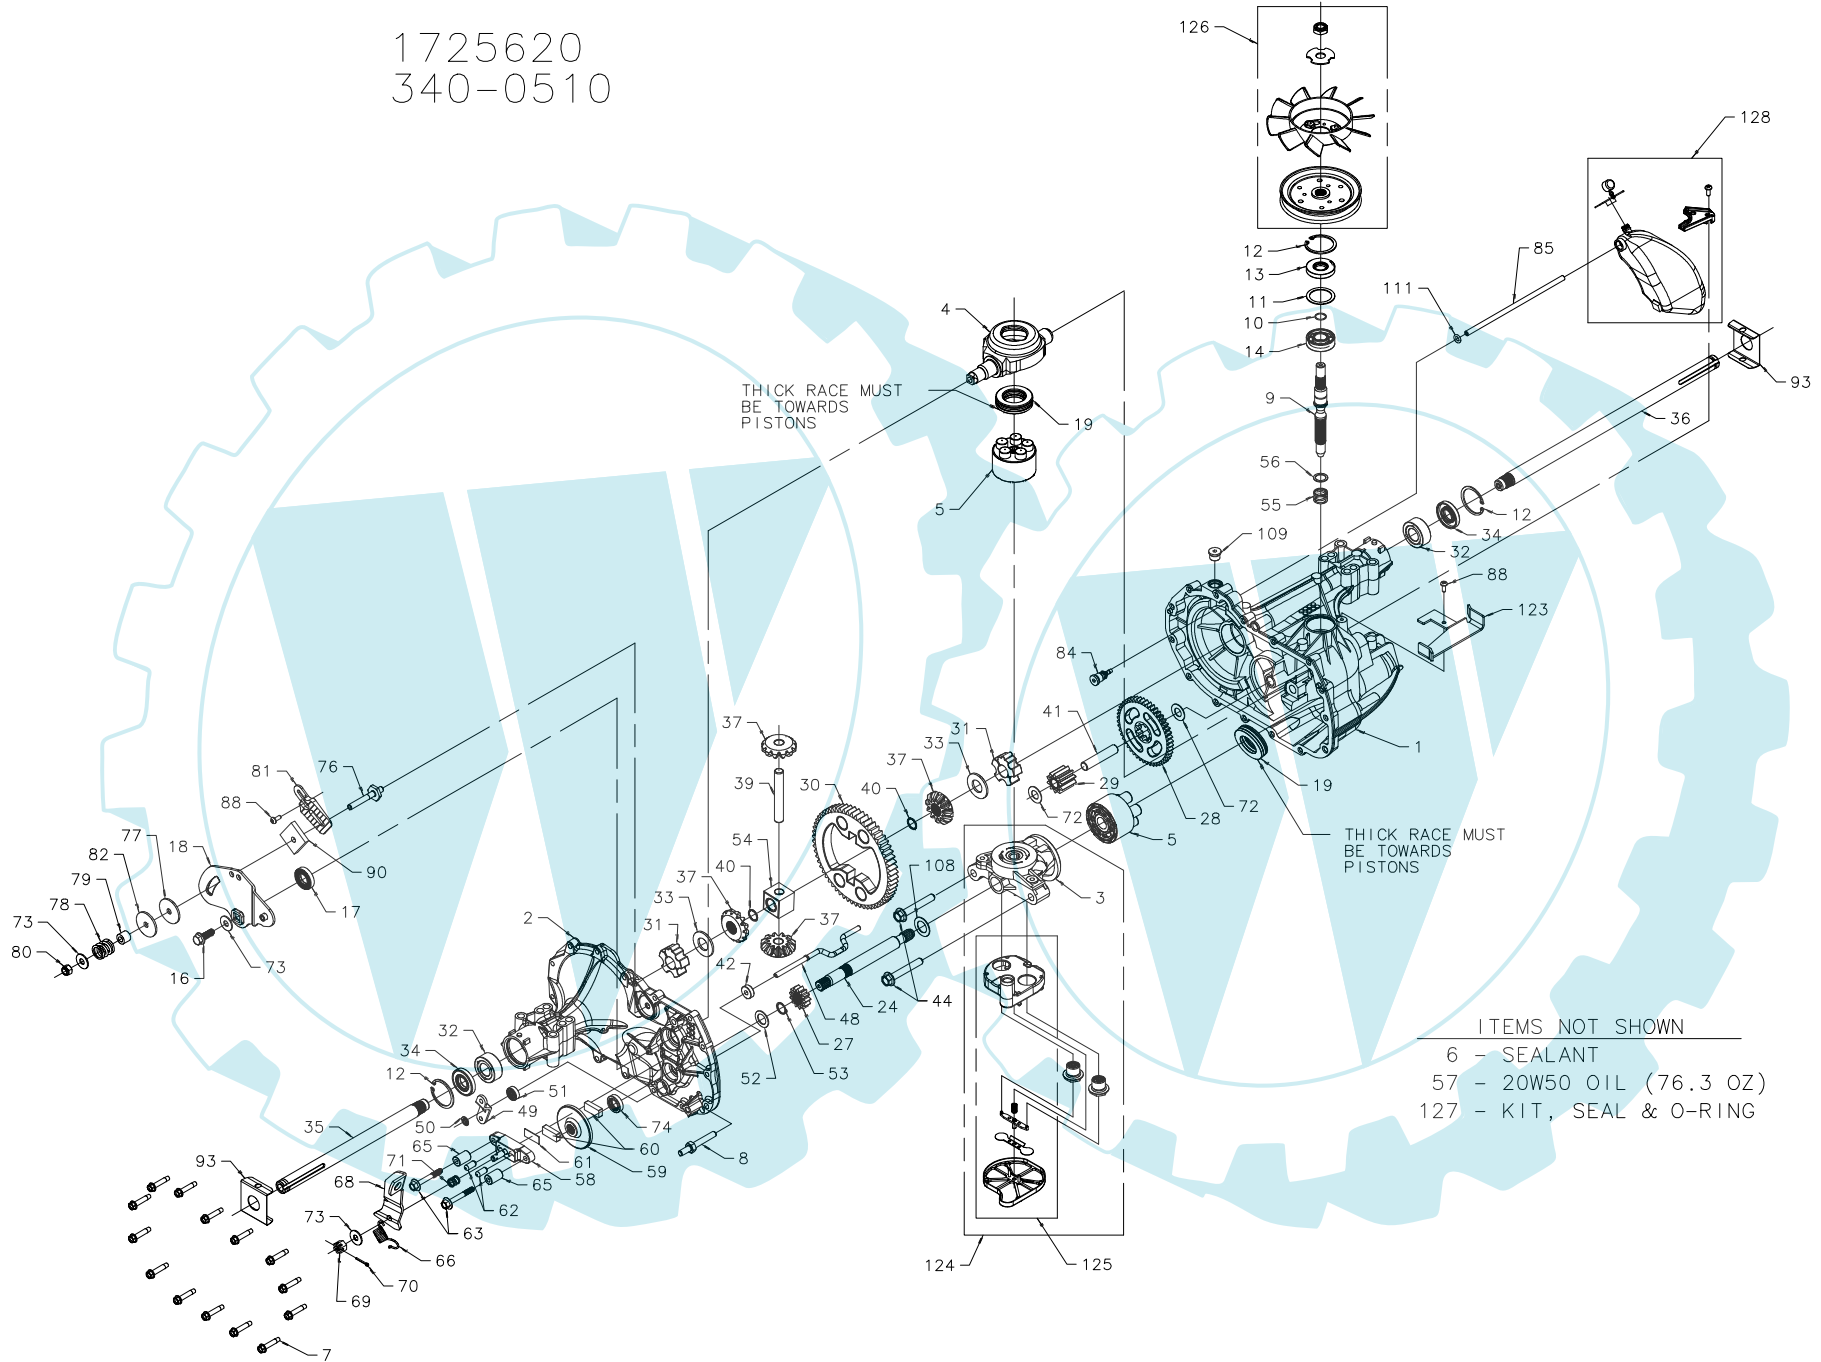

1725620  
340-0510

1725620  
340-0510

ITEM	PART NUMBER	QTY	DESCRIPTION
1	70721	1	ASSEMBLY, MAIN HOUSING
		1	HOUSING, MAIN BLACK
		1	BUSHING .865 X .985 X .790
		2	PIN, STANDARD HEADLESS
2	70720	1	ASSEMBLY, SIDE HOUSING
		1	HOUSING, SIDE BLACK
		1	BUSHING .865 X .985 X .790
		1	BUSHING, .624 X .719 X .562
3	70477	1	ASSEMBLY, CENTER SECTION
		1	CENTER SECTION (5-PISTON)
		1	BUSHING, .707 X .788 X .591
4	51048	1	TRUNNION, SWASHPLATE
5	70331	2	ASSEMBLY, BLOCK
		1	BLOCK, CYLINDER
		5	PISTON
		5	SPRING, COMPRESSION
		5	WASHER, THRUST
6	50928	10,1 OZ	SEALANT
7	51190	14	SCREW, HEX WASHER 1/4-20 X 1.25
8	51061	1	STUD, 5/16-18 THD, 5/16-18 STRAP
9	51062	1	SHAFT, INPUT
10	2000022	1	RING, RETAINING
11	50951	1	WASHER, FLAT 1.23 X 1.57 X .04
12	50329	3	RING, RETAINING
13	51161	1	SEAL, LIP 17 X 40 X 7
14	50315	1	BEARING, BALL 17 X 40 X 12
16	51064	1	BOLT, HEX FLANGE 5/16-24 X .94 W/PATCH
17	51140	1	SEAL, LIP 18 X 32 X 7
18	51720	1	ARM, CONTROL
19	50551	2	BEARING, THRUST 30 X 52 X 13
24	50966	1	SHAFT, MOTOR
27	51130	1	GEAR, 13T PINION
28	51129	1	GEAR, 10T/48T
29	51043	1	GEAR, 10T JACKSHAFT
30	51044	1	GEAR, 60T BULL
31	51088	2	BUSHING, SLEEVE (INBOARD)
32	51089	2	BUSHING, SLEEVE .75 X 1.575 X .625
33	44875	2	WASHER, FLAT .77 X 1.5 X .10
34	51066	2	SEAL, LIP .750 X 1.577 X .250
35	51068	1	SHAFT, AXLE .75 X 11.39 (KEY, R.H.)
36	51067	1	SHAFT, AXLE .75 X 16.99 (KEY, L.H.)
37	71310	1	KIT, MITER GEAR
		2	GEAR, MITER 12T (SPLINED)
		2	GEAR, MITER 12T (.50 ID)
		1	BULLETIN, MITER GEAR
39	50146	1	SHAFT, DIFFERENTIAL
40	44871	2	RING, SPIRAL RETAINING