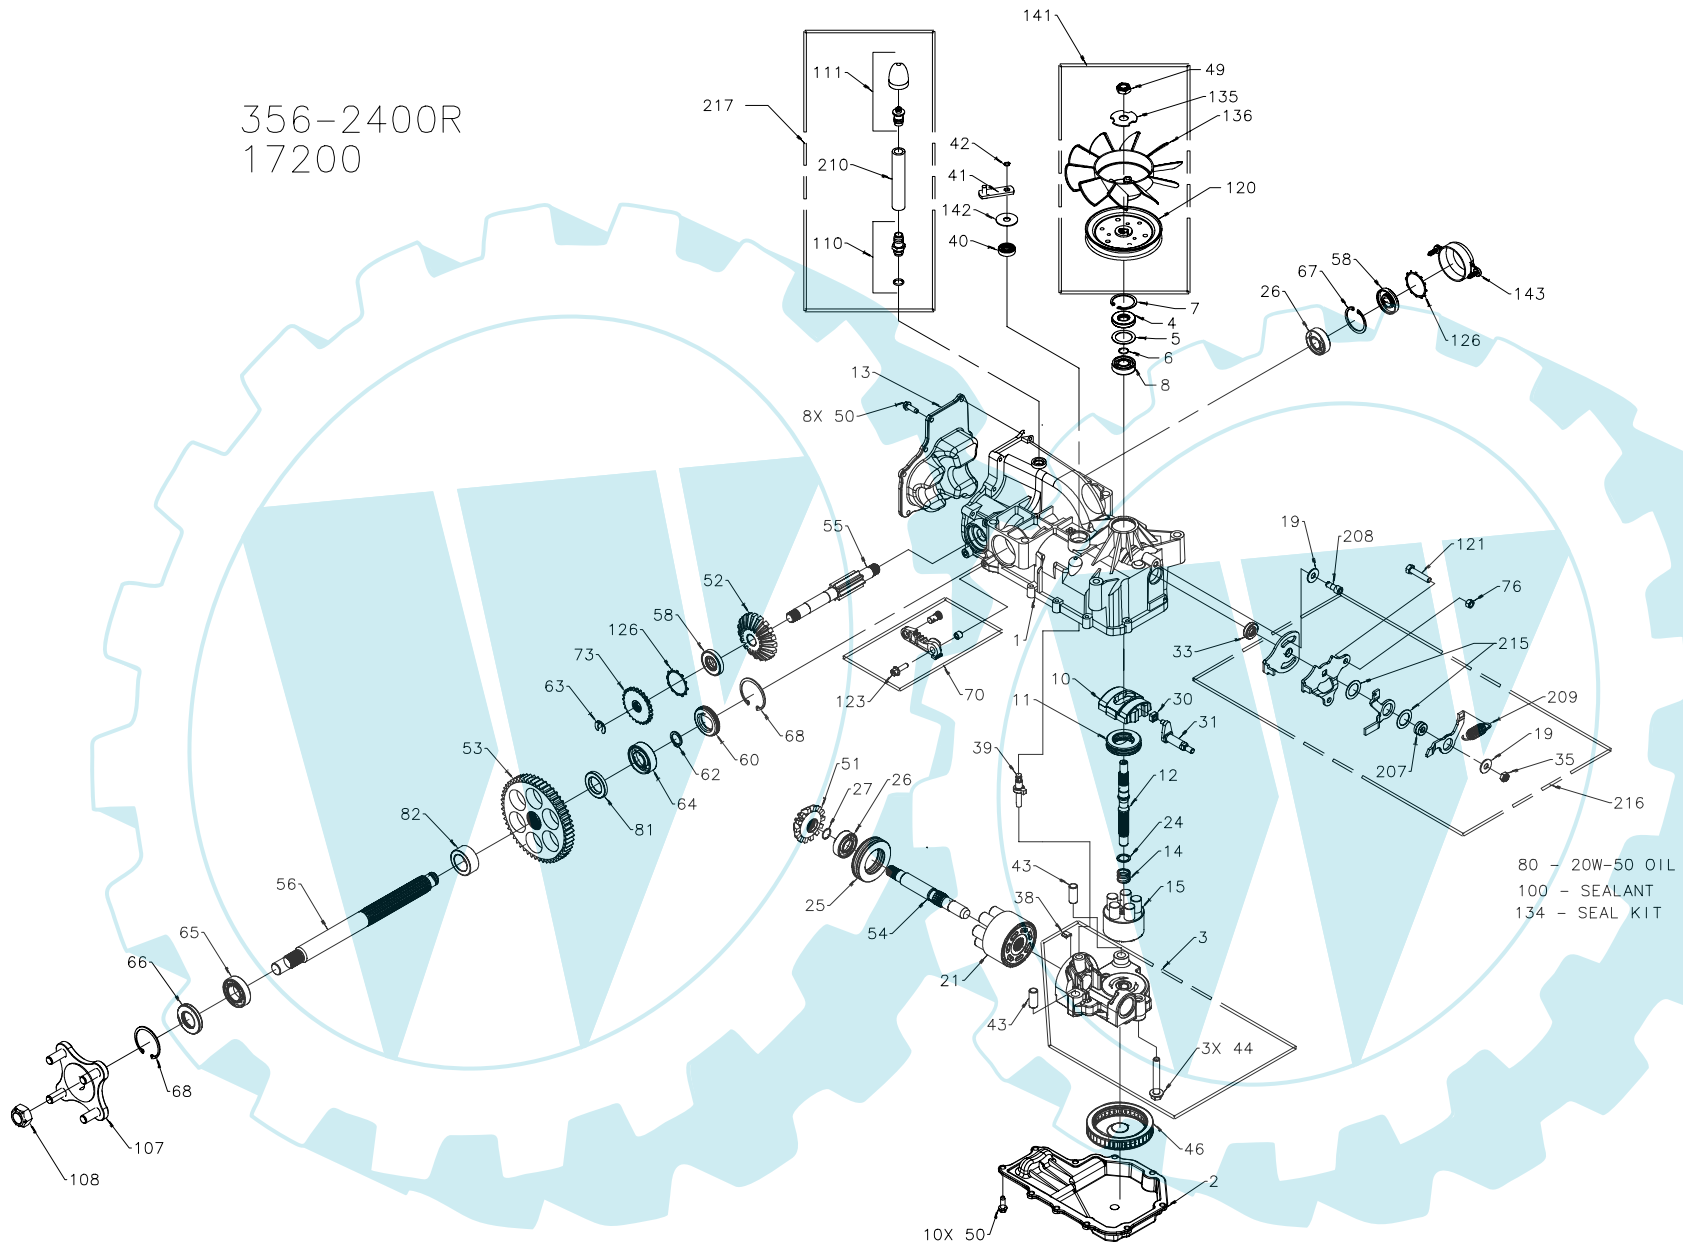

356-2400R
17200

356-2400R
17200

ITEM #	PART #	QTY	DESCRIPTION
1	70652	1	KIT, HOUSING-MAIN
		1	HOUSING, MAIN
		2	BEARING, CRADLE
		1	SEAL, LIP 12 X 25 X 7
		1	BUSHING, TRUNNION
		1	SHAFT, BRAKE
		1	SCREW, HFHC 1/4-28 X 7/8 (PATCH)
		1	WASHER, .34 X .88 X .03
2	5089ORM	1	HOUSING, LOWER
3	70667	1	KIT, CENTER SECTION
		1	CENTER SECTION
		1	BUSHING, .67 X 1.03 X .75
		1	PLATE, BYPASS
		3	SCREW, 3/8-24 X 2.5
		2	CHEK PLUG ASSEMBLY, .027
		1	SEAL, LIP
4	9008000-0128	1	SPACER
5	2003018	1	RING, WIRE RETAINING
6	2003016	1	RING, RETAINING
7	2003052	1	BEARING, BALL
8	2003043	1	VARIABLE WASHPLATE
10	2003087	1	BEARING, THRUST 30 X 52 X 13
11	50551	1	SHAFT, INPUT
12	50005	1	COVER-BACK
13	50891RM	1	SPRING, BLOCK
14	2003014	1	CYLINDER BLOCK ASS'Y, 10cc
15	70331	1	CYLINDER BLOCK, 10cc
		5	PISTON SPRING, 10cc
		5	WASHER, PISTON SEAT
		5	PISTON, 10cc
		2	WASHER
19	44130	1	CYLINDER BLOCK ASS'Y, 21cc
21	70082	1	CYLINDER BLOCK, 21cc
		7	PISTON SPRING, 21cc
		7	WASHER, PISTON SEAT
		7	PISTON, 21cc
		1	WASHER, BLOCK THRUST
24	2003017	1	BEARING, THRUST 42 X 68 X 16
25	50552	1	BEARING, BALL
26	50315	2	RING, WIRE RETAINING
27	2000022	1	SLOT GUIDE
30	2000015	1	ARM, TRUNNION
31	50807	1	SEAL, LIP
33	9008000-0126	2	NUT
35	50317	1	KIT, BYPASS PLATE
38	70680	1	BYPASS ACTUATOR
39	2003555	1	SEAL, LIP
40	45074	1	ARM, BYPASS
41	50126	1	RING, RETAINING
42	44870	1	PIN
43	50002	2	SCREW
44	50016	3	FILTER
46	50990	1	NUT, HEX LOCK 1/2-20 (NYLON INSERT)
49	51244	1	SCREW, 1/4-20 X .75 LONG
50	50752	18	GEAR, 14T BEVEL
51	50744	1	GEAR, 19T BEVEL
52	50745	1	GEAR, 53T SPUR
53	50746	1	SHAFT, MOTOR
54	50757	1	SHAFT, BRAKE
55	51335	1	SHAFT, AXLE
56	50748	1	SEAL, LIP 17 X 40 X 7
58	51161	2	SEAL, PLUG - SIDE
60	50995	1	RING, RETAINING - AXLE
62	50759	1	RETAINING RING, .440 EXTERNAL
63	51109	1	BEARING, BALL 20X47X14(6204)
64	50743	1	BEARING, BALL 25X47X12(6005)
65	50740	1	SEAL
66	50751	1	RING, RETAINING
67	50329	1	RING, RETAINING-AXLE
68	50760	2	

ITEM #	PART #	QTY	DESCRIPTION
70	71087	1	ARM, BRAKE ASSEMBLY (LH)
		1	ARM, BRAKE
		1	CLEVIS PIN
		1	BUSHING .255 X .394 X .330
		1	SCREW HFHCS, 1/4-28
73	50754	1	BRAKE, COG
76	43083	1	NUT, HEX, 5/16-18 UNC
80		79oz	20W-50 OIL
81	51939	1	SPACER, AXLE 1.04 X 1.65 X .22
82	51940	1	SPACER, AXLE 1.04 X 1.65 X .70
99	9005200-5600	1	PLUG, PLASTIC
100	50928	1	SEALANT
107	70314	1	ASSEMBLY, HUB
		1	HUB
		4	BOLT, LUG
108	50863	1	NUT, HEX 3/4-16
110	70110	1	FITTING, O-RING ASSEMBLY
		1	PLASTIC HOSE FITTING
		1	O-RING, .08 X .468
111	70921	1	CAP, VENT ASSEMBLY
		1	VENT, PLASTIC
		1	CAP, PLASTIC
120	51182	1	PULLEY, 4.5"
121	51753	1	BOLT, 5/16-18 X 1.5 UNC-2A
123	51576	1	SCREW, HFHCS 1/4-28
126	51316	2	RING, RETAINING
134	70553	1	KIT, SEAL
		1	SEAL, LIP 15 X 35 X 7
		1	RING, RETAINING
		1	SEAL, LIP 12 X 25 X 7
		1	SEAL, LIP 10 X 25 X 7
		1	RING, RETAINING
		18	HFHCS 1/4-20 X .75 (ZINC)
		1	SEAL PLUG (1.86)
		1	RING, RETAINING
		1	RING, RETAINING .440 EXTERNAL
		1	SEAL, LIP 25 X 47 X 7
		1	RING, RETAINING
		2	RING, RETAINING
		2	RING, RETAINING
135	51523	1	WASHER, OD SLOTTED .53 X 1.63 X .06
136	51862	1	FAN, 7", 10 BLADE
141	71086	1	KIT, FAN/PULLEY
		1	FAN, 7", 10 BLADE
		1	PULLEY 4.5"
		1	WASHER, OD SLOTTED .53 X 1.63 X .06
		1	NUT, HEX LOCK 1/2-20 (NYLON INSERT)
		1	WASHER, .39 X 1.27 X .05
142	51813	1	BRAKE COVER, PLASTIC
143	51774	1	SPACER, RTN
207	51604	1	SCREW, 5/16-24 X 375 (PATCH)
208	51400	1	SPRING, EXTENSION
209	51399	1	HOSE, Ø.50, X 4.00
210	51401	1	WASHER, NYLON
215	51408	1	KIT, CCW RTN SCISSOR
216	70845	2	WASHER, .34 X .88 X .06
		1	NUT, HEX 5/16-24
		1	ARM, RTN
		1	ARM, RTN SCISSOR, IN
		1	ARM, CNTRL
		1	SPRING, EXTNSN
		1	SHCS 5/16-24 X .75
		2	WASHER, PLST 1.19 X .7
		1	SPACER, RTN
		1	ARM, CCW RTN SCISSOR
217	71004	1	KIT, BREATHER
		1	HOSE, Ø.50, X 4.00
		1	FITTING, O-RING ASSEMBLY
		1	CAP, VENT ASSEMBLY