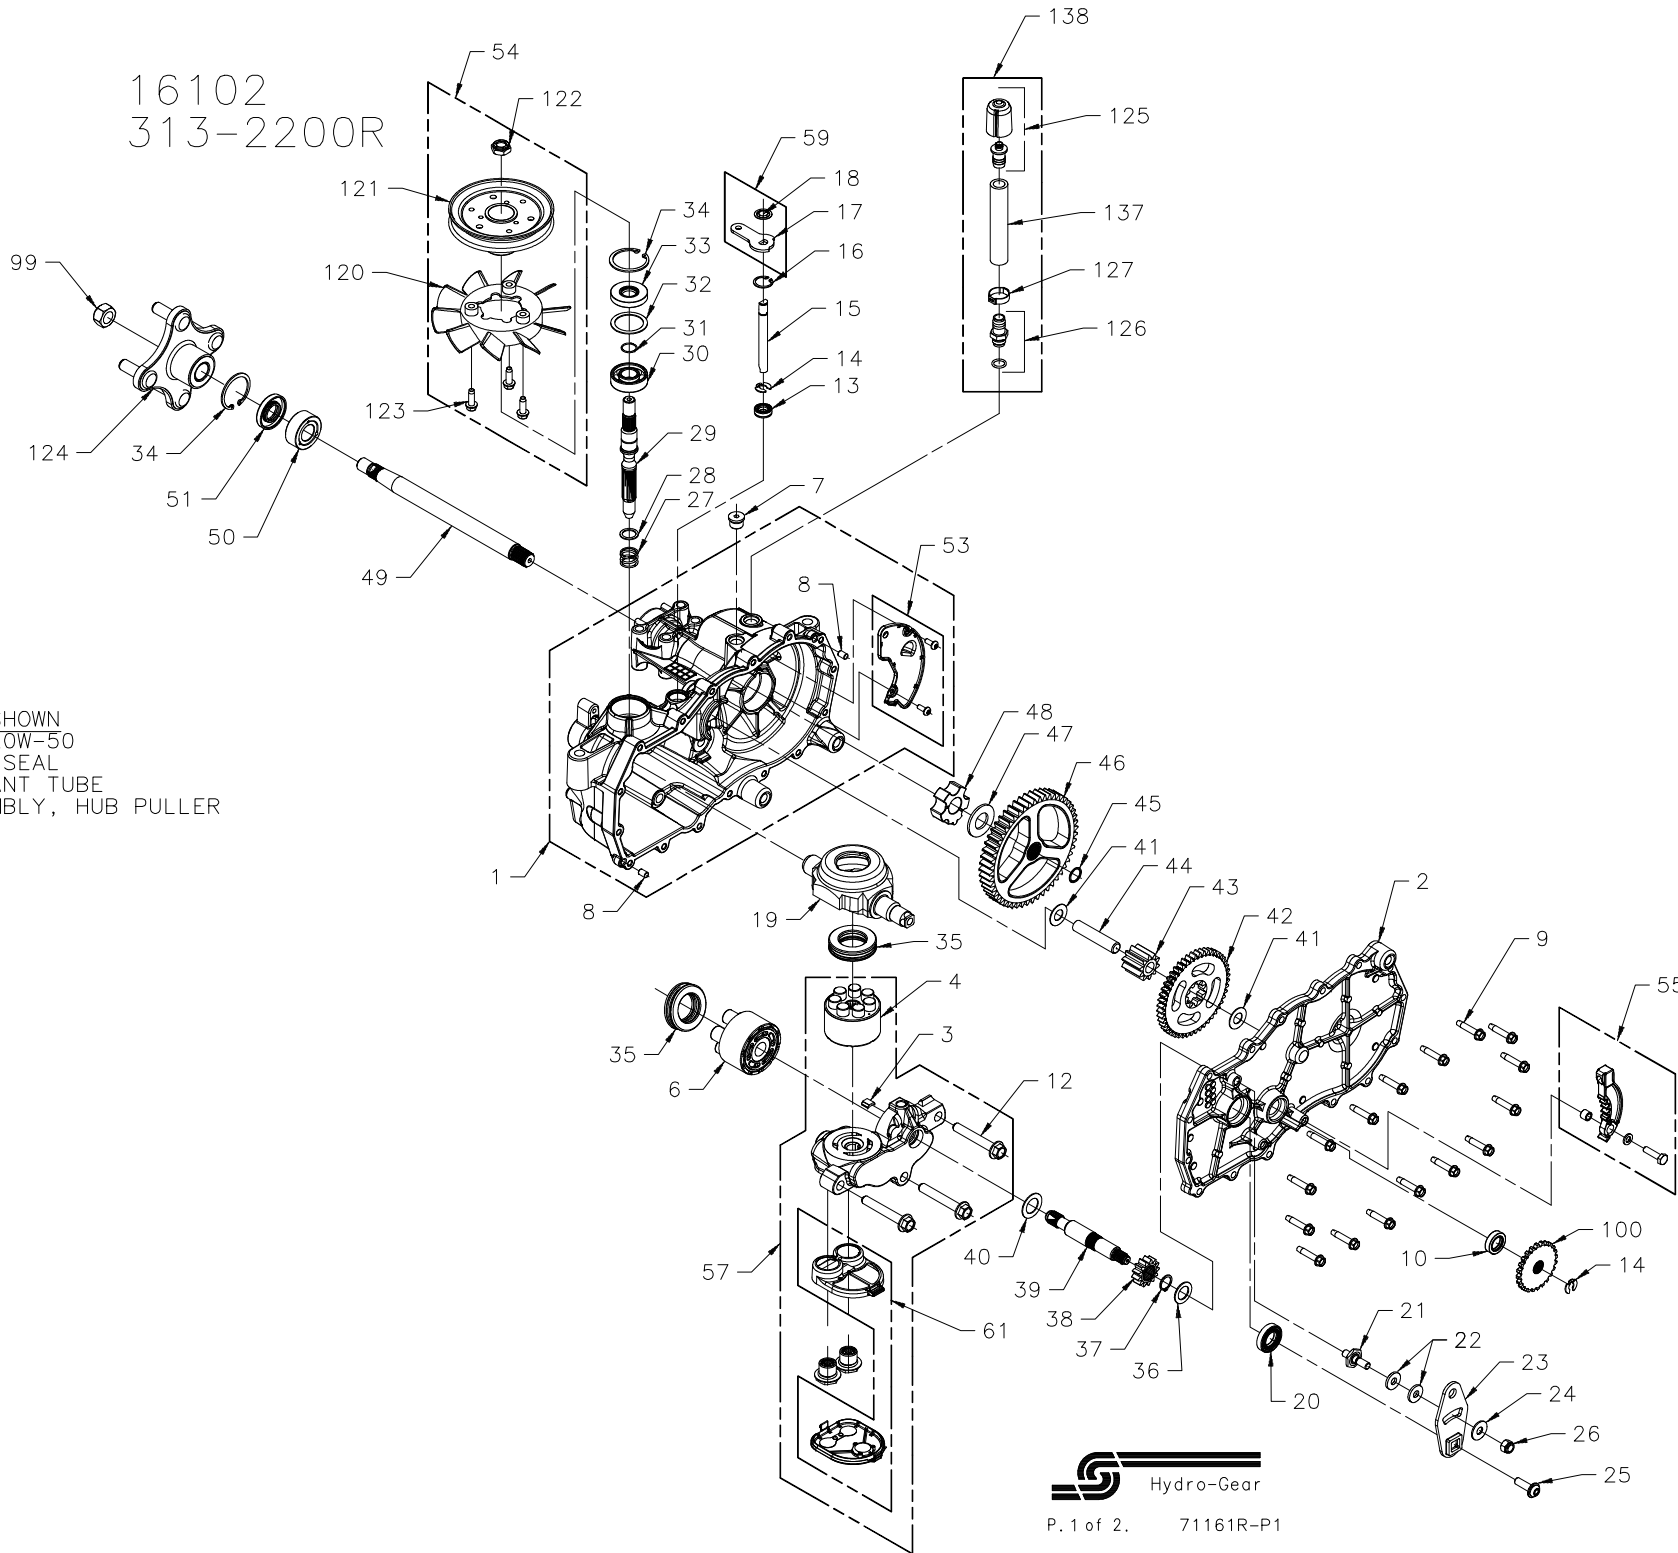

16102
313-2200R

- ITEMS NOT SHOWN
- 11 - OIL 20W-50
 - 52 - KIT, SEAL
 - 58 - SEALANT TUBE
 - 145 - ASSEMBLY, HUB PULLER

16102
313-2200R

ITEM	PART #	QTY	DESCRIPTION
1	71030R	1	ASSEMBLY, MAIN HOUSING-RH
			HOUSING, MAIN RH-MACHINED
			BUSHING, .865 X .985 X .790
			PLATE, EXPANSION RH
			SCREW, 10-32 X 1/2 (SELF-TAPPING)
			PIN, STANDARD, HEADLESS
			SEALANT TUBE, 10.3 oz
			SEAL, LIP .375 X .75 X .25
2	71031R	1	ASSEMBLY, SIDE-RH
			HOUSING, SIDE RH-MACHINED
			BUSHING, .624 X .719 X .562
			BUSHING, .865 X .985 X .790
			SEAL, LIP .625 X 1.000 X .250
			SEAL, LIP 18 X 32 X 7
3	51448	1	PLATE, BYPASS
4	70723	1	ASSEMBLY, BLOCK 7 PISTON
			BLOCK, CYL
			PISTON
			SPRING, COMP
			WASHER, THRUST .370 X .047
6	70331	1	ASSEMBLY, BLOCK-5P10CC (MOTOR)
			BLOCK, CYLINDER
			PISTON
			SPRING, COMPRESSION
			WASHER, THRUST
7	9005110-5600	1	PLUG, SAE #6
8	9004800-2506	2	PIN, STAINLESS, HEADLESS
9	51190	16	HFHCS 1/4-20 X 1.25 (SELF-TAPPING)
10	70719	1	KIT, BRAKE SEAL
11		56 oz.	OIL, 20W-50
12	50016	3	BOLT, HEX FLANGE 3/8-24 X 2.5
13	51626	1	SEAL, LIP .375 X .75 X .25
14	51628	2	RING, RETAINING .375 EXT
15	51625	1	ROD, BYPASS
16	51627	1	RING, RETAINING .750 INT
17	51629	1	ARM, BYPASS
18	51630	1	RING, RETAINING .375 EXT (PUSHNUT)
19	51048	1	SWASHPLATE, TRUNNION, MACHINED
20	51140	1	SEAL, LIP 18 X 32 X 7
21	50426	1	STUD, SHORT 5/16-24
22	50281	2	PUCK, FRICTION
23	51631	1	ARM, CONTROL
24	44130	1	WASHER, FLAT 11/32 ID X 7/8 OD X 1/16
25	51812	1	TWHCS 5/16-24 X 1.0
26	50317	1	NUT, HEX LOCK 5/16-24 UNJF
27	2003014	1	SPRING-HELICAL COMPRESSION
28	2003017	1	WASHER .591 X .787 X .040
29	51062	1	SHAFT, INPUT
30	50315	1	BEARING, BALL 17MM ID X 40MM OD X 12MM
31	2000022	1	RING, RETAINING WIRE .561 ID
32	50951	1	SPACER
33	51161	1	SEAL, LIP 17 X 40 X 7
34	50329	2	RING, RETAINING
35	50551	2	BEARING, THRUST 30 X 52 X 13
36	44371	1	WASHER, FLAT 5/8 ID X 1.0 OD X .05
37	44145	1	RING, RETAINING
38	51130	1	GEAR, PINION, 13T