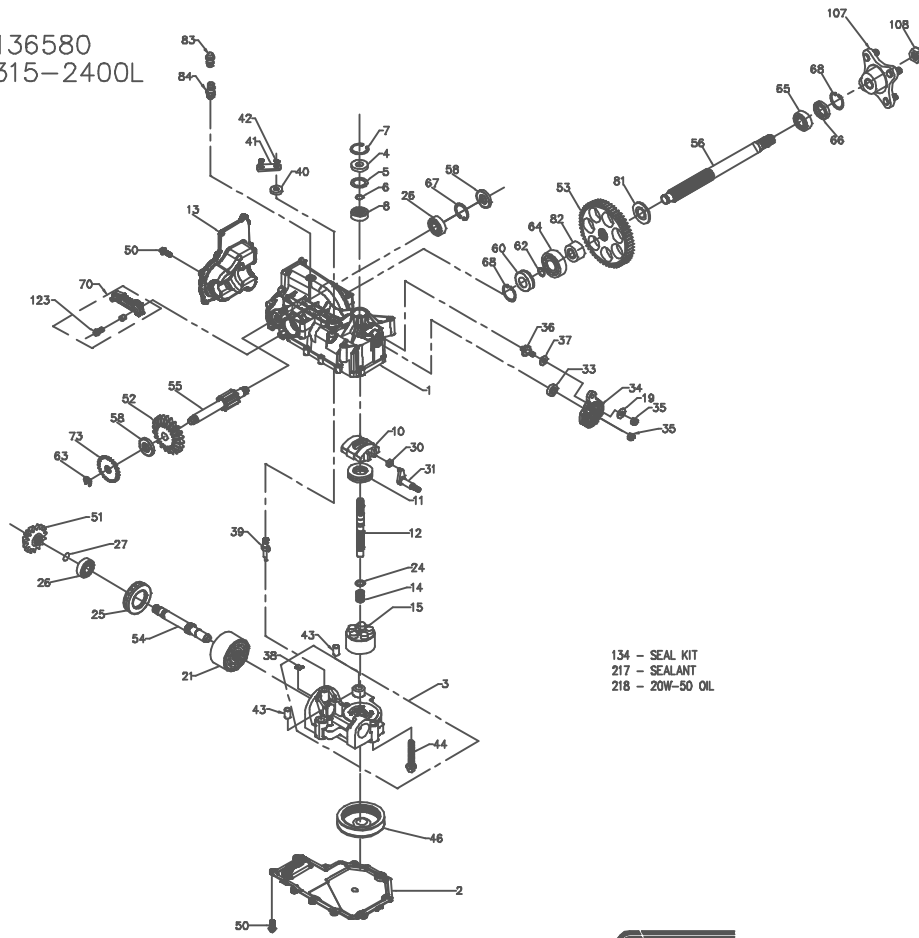

136580
315-2400L

136580
315-2400L

ITEM #	PART #	QTY	DESCRIPTION	ITEM #	PART #	QTY	DESCRIPTION
1	70329	1	UPPER HOUSING ASSEMBLY	44	50016	3	SCREW, 3/8-24 X 2.5
		1	UPPER HOUSING	46	50990	1	FILTER
		1	ADHESIVE BAR CODE LABEL	50	50752	18	SCREW, 1/4-20 X .75 LONG
2	5089ORM	1	TRUNNION BUSHING	51	50744	1	14T BEVEL GEAR
3	7067B	1	LOWER HOUSING	52	50745	1	19T BEVEL GEAR
		1	KIT, CENTER SECTION	53	50746	1	53T SPUR GEAR
		1	CENTER SECTION	54	50757	1	MOTOR SHAFT
		1	BUSHING .67 X 1.03 X .75	55	70393	1	BRAKE SHAFT KIT
		1	PLATE, BYPASS			1	RETAINING RING 0.440 EXTERNAL
		3	SCREW, 3/8-24 X 2.5	56	50748	1	AXLE SHAFT
		1	CHECK PLUG ASSEMBLY, .027	58	50735	2	BRAKE SHAFT SEAL
		1	CHECK PLUG ASSEMBLY, .044	60	50995	1	SEAL PLUG - SIDE
4	9008000-0128	1	LIP SEAL	62	50759	1	RETAINING RING - AXLE
5	200301B	1	SPACER	63	70396	1	RETAINING RING KIT
6	2003016	1	WIRE RETAINING RING	64	50743	1	BEARING-BALL 20X47X14(6204)
7	2003052	1	RETAINING RING	65	50740	1	BEARING-BALL 25X47X12(6005)
8	2003043	1	BALL BEARING	66	50751	1	SEAL
10	2003087	1	VARIABLE SWASHPLATE	67	50329	1	RETAINING RING
11	50551	1	THRUST BEARING 30 X 52 X 13	68	50760	2	RETAINING RING-AXLE
12	50005	1	INPUT SHAFT	70	70381	1	LH, BRAKE ARM SERVICE ASSEMBLY
13	50891RM	1	COVER-BACK			1	BRAKE ARM
14	2003014	1	SPRING, BLOCK			1	CLEVIS PIN
15	70331	1	10cc CYLINDER BLOCK ASS'Y			1	BUSHING 0.255X0.381X0.330
		1	10cc CYLINDER BLOCK			1	HEX WASHER HEAD SCREW, 1/4-20 X 7/8
		5	10cc PISTON SPRING	73	50754	1	AXLE DISC
		5	PISTON SEAT WASHER	81	50842-2	1	AXLE BUSHING
		5	10cc PISTON	82	50942-1	1	AXLE BUSHING
19	44130	1	WASHER	83	70109	1	CAP VENT ASSY
21	70082	1	21cc CYLINDER BLOCK ASS'Y			1	PLASTIC VENT
		1	21cc CYLINDER BLOCK			1	CAP-POPPET VALVE
		7	21cc PISTON SPRING	84	70110	1	FITTING O-RING ASSY
		7	PISTON SEAT WASHER			1	O-RING
		7	10cc PISTON			1	PLASTIC HOSE FITTING
24	2003017	1	WASHER, BLOCK THRUST	106	70314	1	HUB ASSEMBLY
25	50552	1	THRUST BEARING 42 X 68 X 16			1	HUB
26	50315	2	BALL BEARING			4	LUG BOLT
27	2000022	1	WIRE RETAINING RING	108	50863	1	NUT, HEX 3/4-16
30	2000015	1	SLOT GUIDE	123	51076	1	HEX WASHER HEAD SCREW, 1/4-20 X 7/8
31	50807	1	TRUNNION ARM			1	KIT, SEAL
33	9008000-0126	1	LIP SEAL			1	SEAL, LIP 15X35X7 PTC
34	50749	1	CONTROL ARM			1	RING, RETAINING
35	50317	2	NUT			1	SEAL, LIP 12X25X7
36	50426	1	STUD - SHORT 5/16-24			1	SEAL, LIP 10X25X7
37	50281	1	FRICITION PUCK			1	RING, RETAINING
38	70680	1	KIT, BYPASS PLATE			2	SEAL, LIP 17X40X7
39	2003555	1	BYPASS ACTUATOR			1	SEAL, LIP 1.85X.32
40	45074	1	LIP SEAL			1	RING, RETAINING
41	50270	1	BYPASS ARM			1	SEAL, LIP .98X1.85X.276
42	44870	1	RETAINING RING			1	RING, RETAINING
43	50002	2	PIN			2	RING, RETAINING
				217	50828	1	SEALANT
				218		77 oz	20W-50 OIL