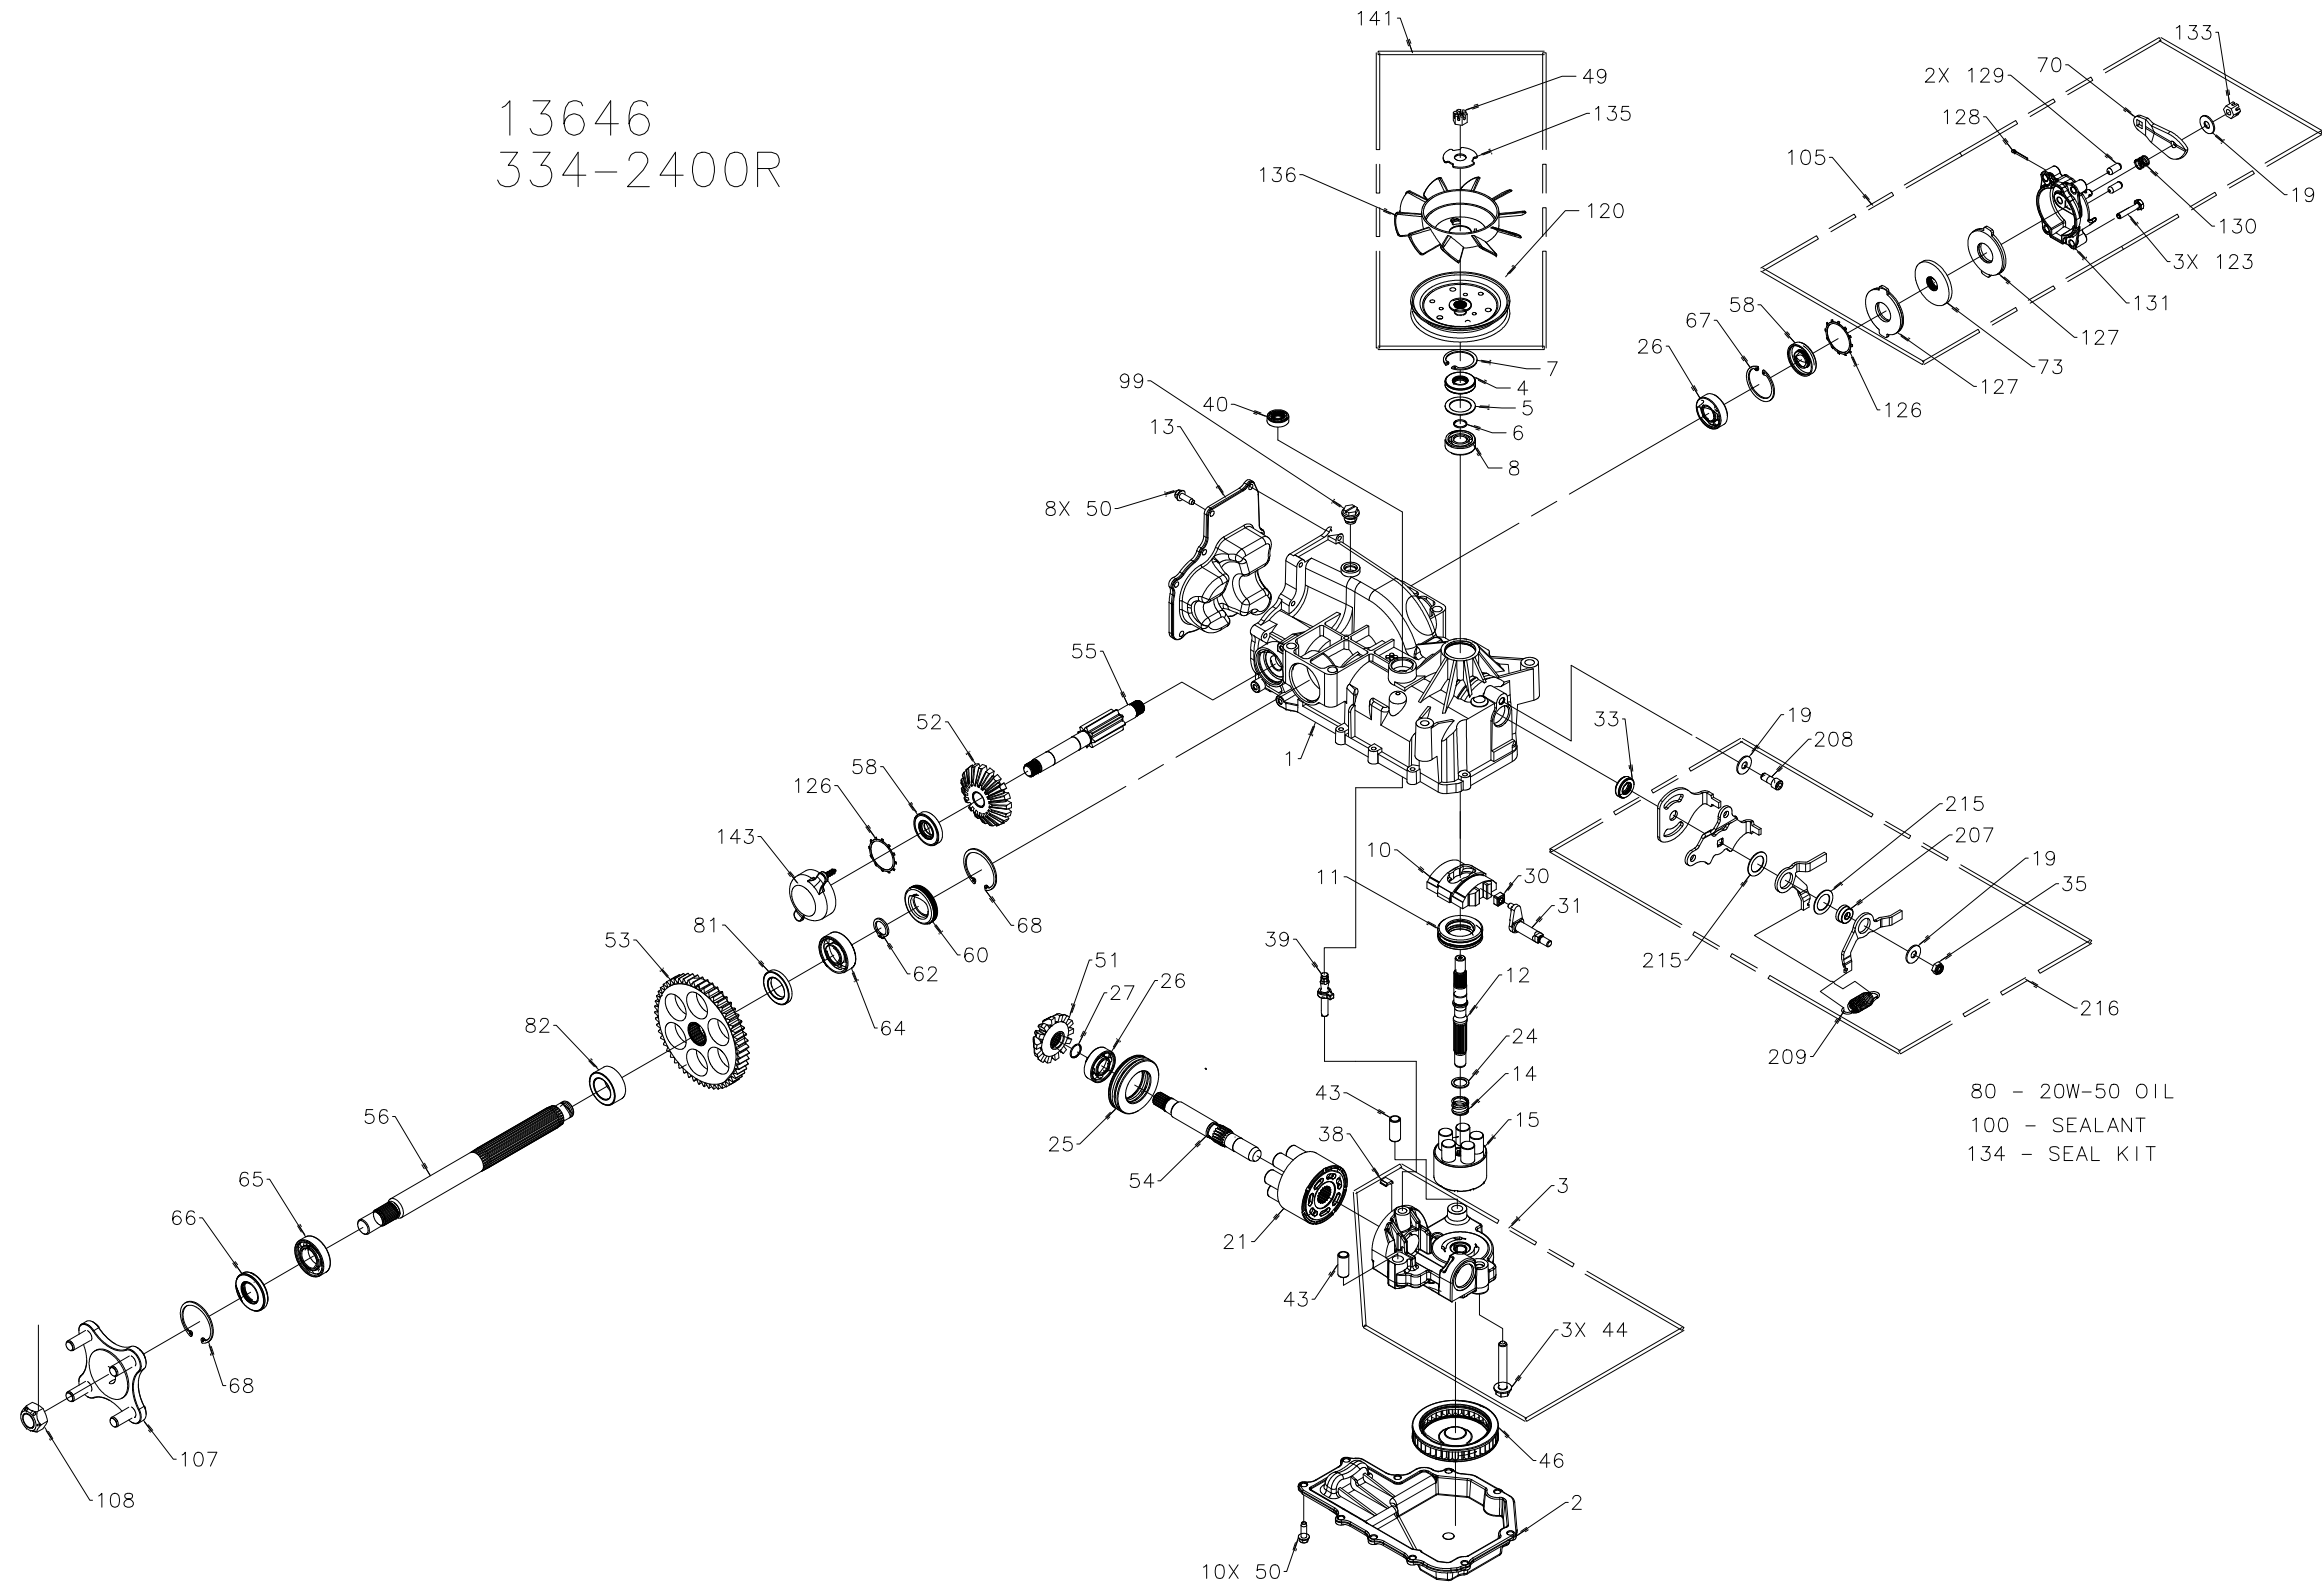

13646
334-2400R

80 - 20W-50 OIL
100 - SEALANT
134 - SEAL KIT

13646
334-2400R

ITEM #	PART #	QTY	DESCRIPTION
1	70652	1	KIT, HOUSING-MAIN
		1	HOUSING, MAIN
		2	BEARING, CRADLE
		1	SEAL, LIP 12 X 25 X 7
		1	BUSHING, TRUNNION
		1	SHAFT, BRAKE
		1	SCREW, HFHC 1/4-28 X 7/8 (PATCH)
		1	WASHER, .34 X .88 X .03
2	50890RM	1	HOUSING, LOWER
3	70667	1	KIT, CENTER SECTION
		1	CENTER SECTION
		1	BUSHING, .67 X 1.03 X .75
		1	PLATE, BYPASS
		3	SCREW, 3/8-24 X 2.5
		2	CHEK PLUG ASSEMBLY, .044
4	9008000-0128	1	SEAL, LIP
5	2003018	1	SPACER
6	2003016	1	RING, WIRE RETAINING
7	2003052	1	RING, RETAINING
8	2003043	1	BEARING, BALL
10	2003087	1	VARIABLE SWASHPLATE
11	50551	1	BEARING, THRUST 30 X 52 X 13
12	50005	1	SHAFT, INPUT
13	50891RM	1	COVER-BACK
14	2003014	1	SPRING, BLOCK
15	70331	1	CYLINDER BLOCK ASS'Y, 10cc
		1	CYLINDER BLOCK, 10cc
		5	PISTON SPRING, 10cc
		5	WASHER, PISTON SEAT
		5	PISTON, 10cc
19	44130	3	WASHER
21	70082	1	CYLINDER BLOCK ASS'Y, 21cc
		1	CYLINDER BLOCK, 21cc
		7	PISTON SPRING, 21cc
		7	WASHER, PISTON SEAT
		7	PISTON, 21cc
24	2003017	1	WASHER, BLOCK THRUST
25	50552	1	BEARING, THRUST 42 X 68 X 16
26	50315	2	BEARING, BALL
27	2000022	1	RING, WIRE RETAINING
30	2000015	1	SLOT GUIDE
31	50807	1	ARM, TRUNNION
33	9008000-0126	1	SEAL, LIP
35	50317	2	NUT
38	70680	1	KIT, BYPASS PLATE
39	2003555	1	BYPASS ACTUATOR
40	45074	1	SEAL, LIP
41	50126	1	ARM, BYPASS
42	44870	1	RING, RETAINING
43	50002	2	PIN
44	50016	3	SCREW
46	50990	1	FILTER
49	51244	1	NUT, HEX LOCK 1/2-20 (NYLON INSERT)
50	50752	18	SCREW, 1/4-20 X .75 LONG
51	50744	1	GEAR, 14T BEVEL
52	50745	1	GEAR, 19T BEVEL
53	50746	1	GEAR, 53T SPUR
54	50757	1	SHAFT, MOTOR
55	51335	1	SHAFT, BRAKE
56	50748	1	SHAFT, AXLE
58	51161	2	SEAL, LIP 17 X 40 X 7
60	50995	1	SEAL, PLUG - SIDE
62	50759	1	RING, RETAINING - AXLE
64	50743	1	BEARING, BALL 20X47X14(6204)
65	50740	1	BEARING, BALL 25X47X12(6005)
66	50751	1	SEAL
67	50329	1	RING, RETAINING
68	50760	2	RING, RETAINING-AXLE
70	51349	1	ARM, BRAKE
73	44855	1	ROTOR, BRAKE
80		79oz	20W-50 OIL
81	51939	1	SPACER, AXLE 1.04 X 1.65 X .22
82	51940	1	SPACER, AXLE 1.04 X 1.65 X .70
99	9005200-5600	1	PLUG, PLASTIC
100	50928	1	SEALANT