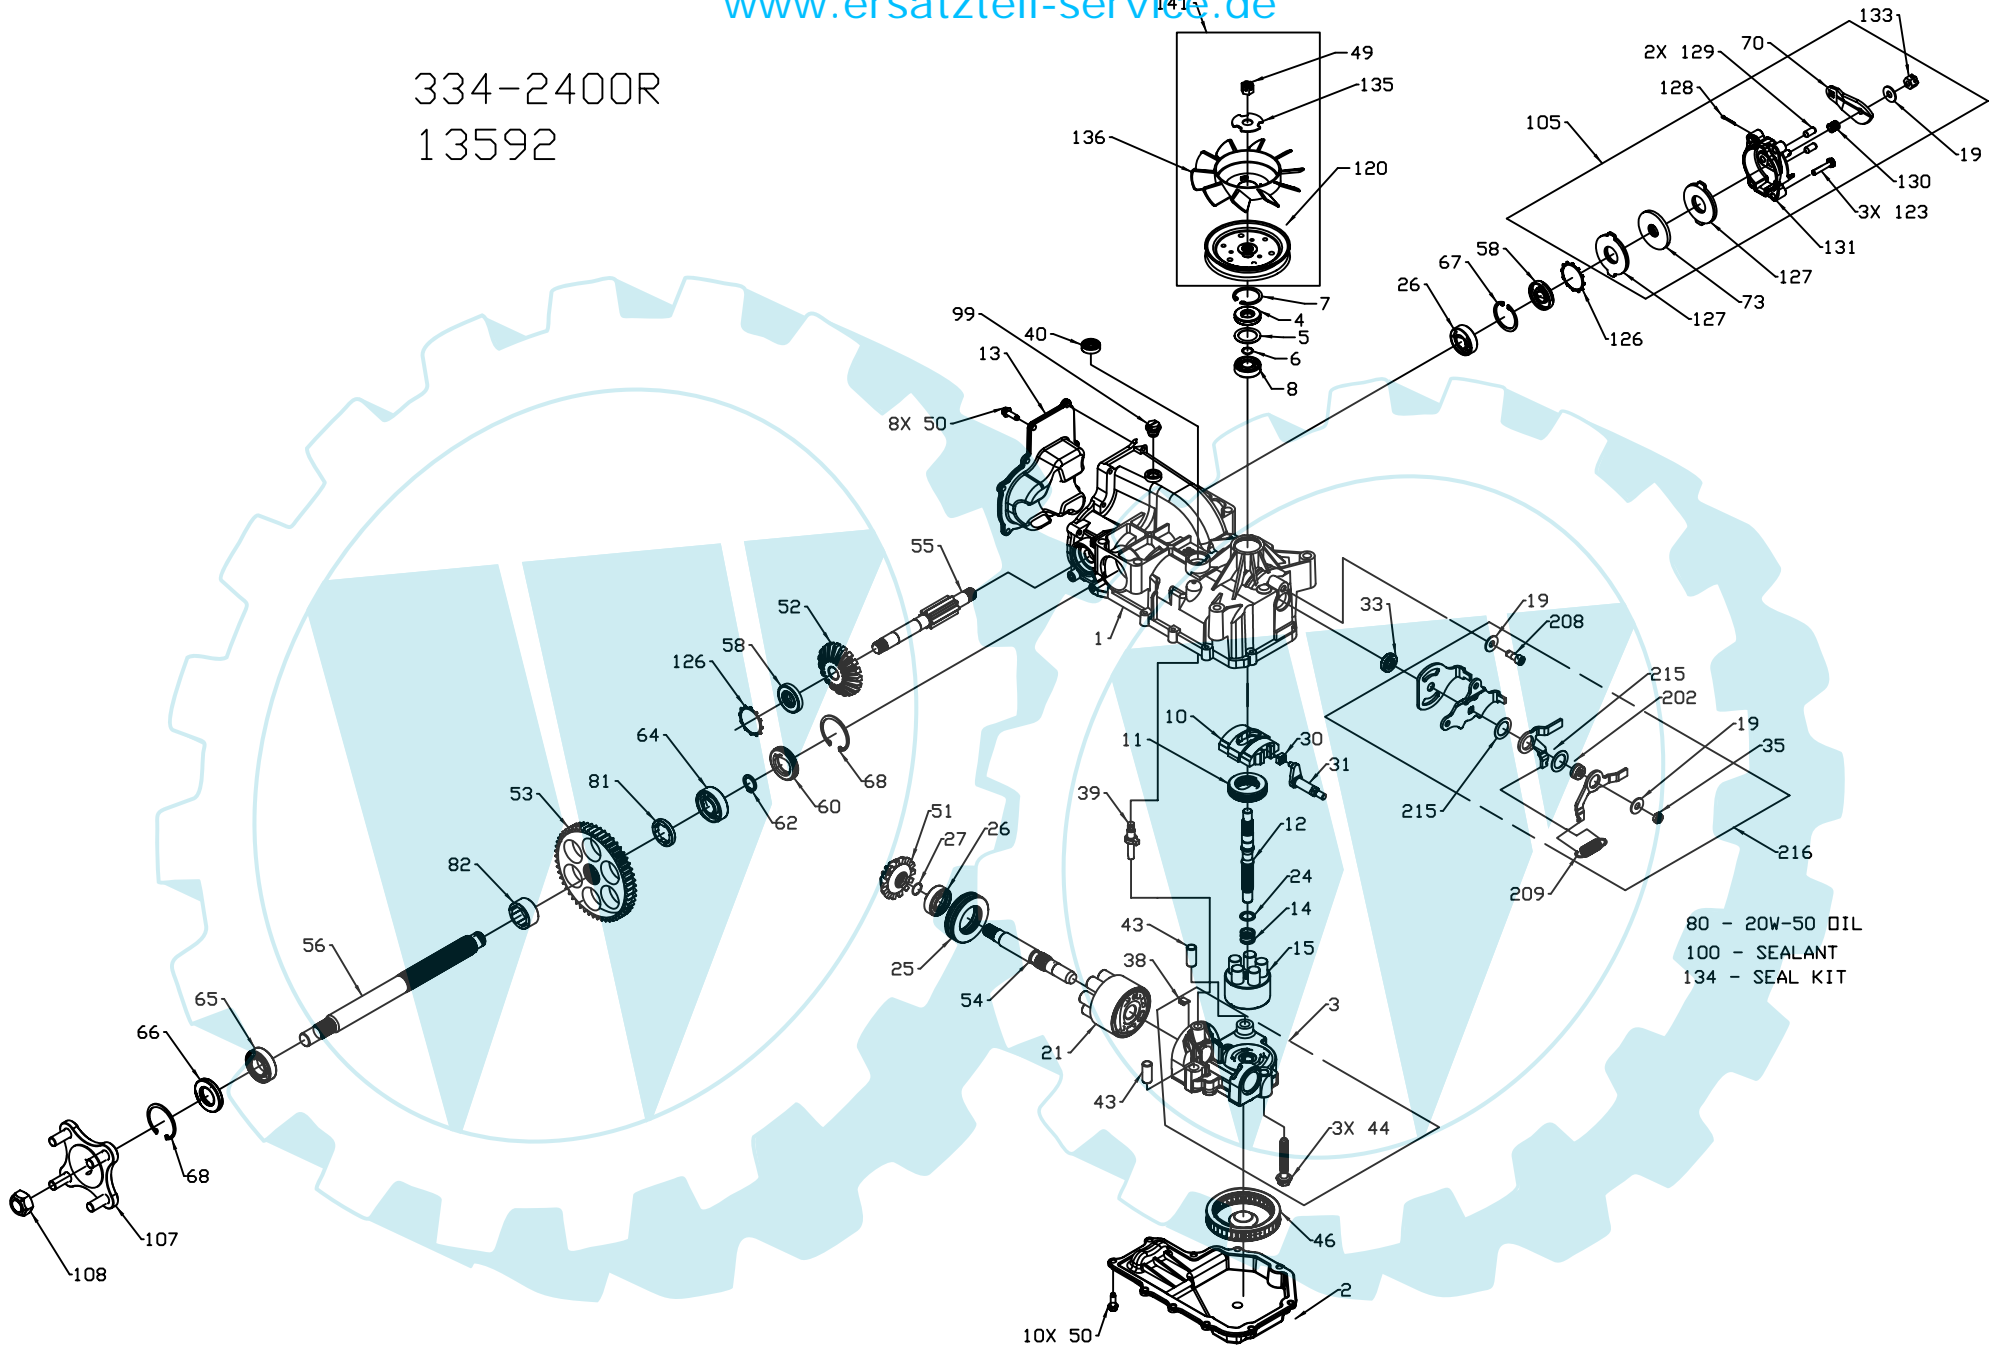

334-2400R
13592

334-2400R
13592

ITEM #	PART #	QTY	DESCRIPTION
1	70652	1	KIT, HOUSING-MAIN
		1	HOUSING, MAIN
		2	BEARING, CRADLE
		1	SEAL, LIP 12 X 25 X 7
		1	BUSHING, TRUNNION
		1	SHAFT, BRAKE
		1	SCREW, HFHC 1/4-28 X 7/8 (PATCH)
		1	WASHER, .34 X .88 X .03
2	5089ORM	1	HOUSING, LOWER
3	70667	1	KIT, CENTER SECTION
		1	CENTER SECTION
		1	BUSHING, .67 X 1.03 X .75
		1	PLATE, BYPASS
		3	SCREW, 3/8-24 X 2.5
		2	CHEK PLUG ASSEMBLY, .044
4	9008000-0128	1	SEAL, LIP
5	2003018	1	SPACER
6	2003016	1	RING, WIRE RETAINING
7	2003052	1	RING, RETAINING
8	2003043	1	BEARING, BALL
10	2003087	1	VARIABLE SWASHPLATE
11	50551	1	BEARING, THRUST 30 X 52 X 13
12	50005	1	SHAFT, INPUT
13	50891RM	1	COVER-BACK
14	2003014	1	SPRING, BLOCK
15	70331	1	CYLINDER BLOCK ASS'Y, 10cc
		1	CYLINDER BLOCK, 10cc
		5	PISTON SPRING, 10cc
		5	WASHER, PISTON SEAT
		5	PISTON, 10cc
19	44130	3	WASHER
21	70082	1	CYLINDER BLOCK ASS'Y, 21cc
		1	CYLINDER BLOCK, 21cc
		7	PISTON SPRING, 21cc
		7	WASHER, PISTON SEAT
		7	PISTON, 21cc
24	2003017	1	WASHER, BLOCK THRUST
25	50552	1	BEARING, THRUST 42 X 68 X 16
26	50315	2	BEARING, BALL
27	2000022	1	RING, WIRE RETAINING
30	2000015	1	SLOT GUIDE
31	50807	1	ARM, TRUNNION
33	9008000-0126	1	SEAL, LIP
35	50317	2	NUT
38	70680	1	KIT, BYPASS PLATE
39	2003555	1	BYPASS ACTUATOR
40	45074	1	SEAL, LIP
41	50126	1	ARM, BYPASS
42	44870	1	RING, RETAINING
43	50002	2	PIN
44	50016	3	SCREW
46	50990	1	FILTER
49	51244	1	NUT, HEX LOCK 1/2-20 (NYLON INSERT)
50	50752	18	SCREW, 1/4-20 X .75 LONG
51	50744	1	GEAR, 14T BEVEL
52	50745	1	GEAR, 19T BEVEL
53	50746	1	GEAR, 53T SPUR
54	50757	1	SHAFT, MOTOR
55	51335	1	SHAFT, BRAKE
56	50748	1	SHAFT, AXLE
58	51161	2	SEAL, LIP 17 X 40 X 7
60	50995	1	SEAL, PLUG - SIDE
62	50759	1	RING, RETAINING - AXLE
64	50743	1	BEARING, BALL 20X47X14(6204)
65	50740	1	BEARING, BALL 25X47X12(6005)
66	50751	1	SEAL
67	50329	1	RING, RETAINING
68	50760	2	RING, RETAINING-AXLE
70	51349	1	ARM, BRAKE
73	44855	1	ROTOR, BRAKE
80		79oz	20W-50 OIL
81	50942-2	1	BUSHING, AXLE
82	50942-1	1	BUSHING, AXLE
99	9005200-5600	1	PLUG, PLASTIC
100	50928	1	SEALANT

ITEM #	PART #	QTY	DESCRIPTION
105	70561	1	KIT, BRAKE
		1	WASHER
		1	ARM, BRAKE
		1	ROTOR, BRAKE
		3	SCREW, 1/4-28 X 1.38 W/PATCH
		2	STATOR, BRAKE FRICTION
		1	PIN, COTTER 3/32 X 3/4
		2	PIN, BRAKE ACTUATING
		1	SPRING, COMPRESSION, ANTI DRAG
		1	KIT, YOKE-BRAKE
		1	NUT, SLOTTED HEX 5/16-24
107	70314	1	ASSEMBLY, HUB
		1	HUB
		4	BOLT, LUG
		1	NUT, HEX 3/4-16
108	50863	1	SPACER
119	50278	1	PULLEY, 4.5"
120	51182	1	SCREW, 1/4-28 X 1.25 W/PATCH
123	51341	3	RING, RETAINING
126	51316	2	STATOR, BRAKE FRICTION
127	51340	2	PIN, COTTER 3/32 X 3/4
128	44101	1	PIN, BRAKE ACTUATING
129	44127	2	SPRING, COMPRESSION BRAKE ANTI DRAG
130	50919	1	KIT, YOKE-BRAKE
131	70560	1	BOLT, SQ HD 5/16-24 RIBBED
		1	YOKE, BRAKE
133	44142	1	NUT, SLOTTED HEX 5/16-24
134	70553	1	KIT, SEAL
		1	SEAL, LIP 15 X 35 X 7
		1	RING, RETAINING
		1	SEAL, LIP 12 X 25 X 7
		1	SEAL, LIP 10 X 25 X 7
		1	RING, RETAINING
		18	HFHCS 1/4-20 X .75 (ZINC)
		1	SEAL PLUG (1.86)
		1	RING, RETAINING
		1	RING, RETAINING .440 EXTERNAL
		1	SEAL, LIP 25 X 47 X 7
		1	RING, RETAINING
		2	RING, RETAINING
		2	RING, RETAINING
135	51523	1	WASHER, DD SLOTTED .53 X 1.63 X .06
136	51362	1	FAN, 6", 10 BLADE
137	50259	1	SPACER
138	43177	3	WASHER, LOCK, 1/4 REGULAR
139	44276	3	BOLT, 1/4-20 X 1-1/2 W/PATCH
140	43178	3	NUT, HEX, 1/4-20NC
207	51396	1	SPACER, RTN
208	51400	1	SCREW, 5/16-24 X 3/75 (PATCH)
209	51399	1	SPRING, EXTENSION
215	51408	1	WASHER, NYLON
216	70609	1	KIT, RTN
		1	WASHER
		1	NUT, HEX LOCK 5/16-24 UNJF (NYLON INSERT)
		1	SPACER, RTN
		1	SCREW, 5/16-24 X .75 (PATCH)
		1	SPRING, EXTENSION
		1	WASHER, NYLON
		1	ARM, CONTROL
		1	ARM, RTN SCISSOR, OUTER
		1	ARM, RTN SCISSOR, INNER
		1	ARM, RETURN