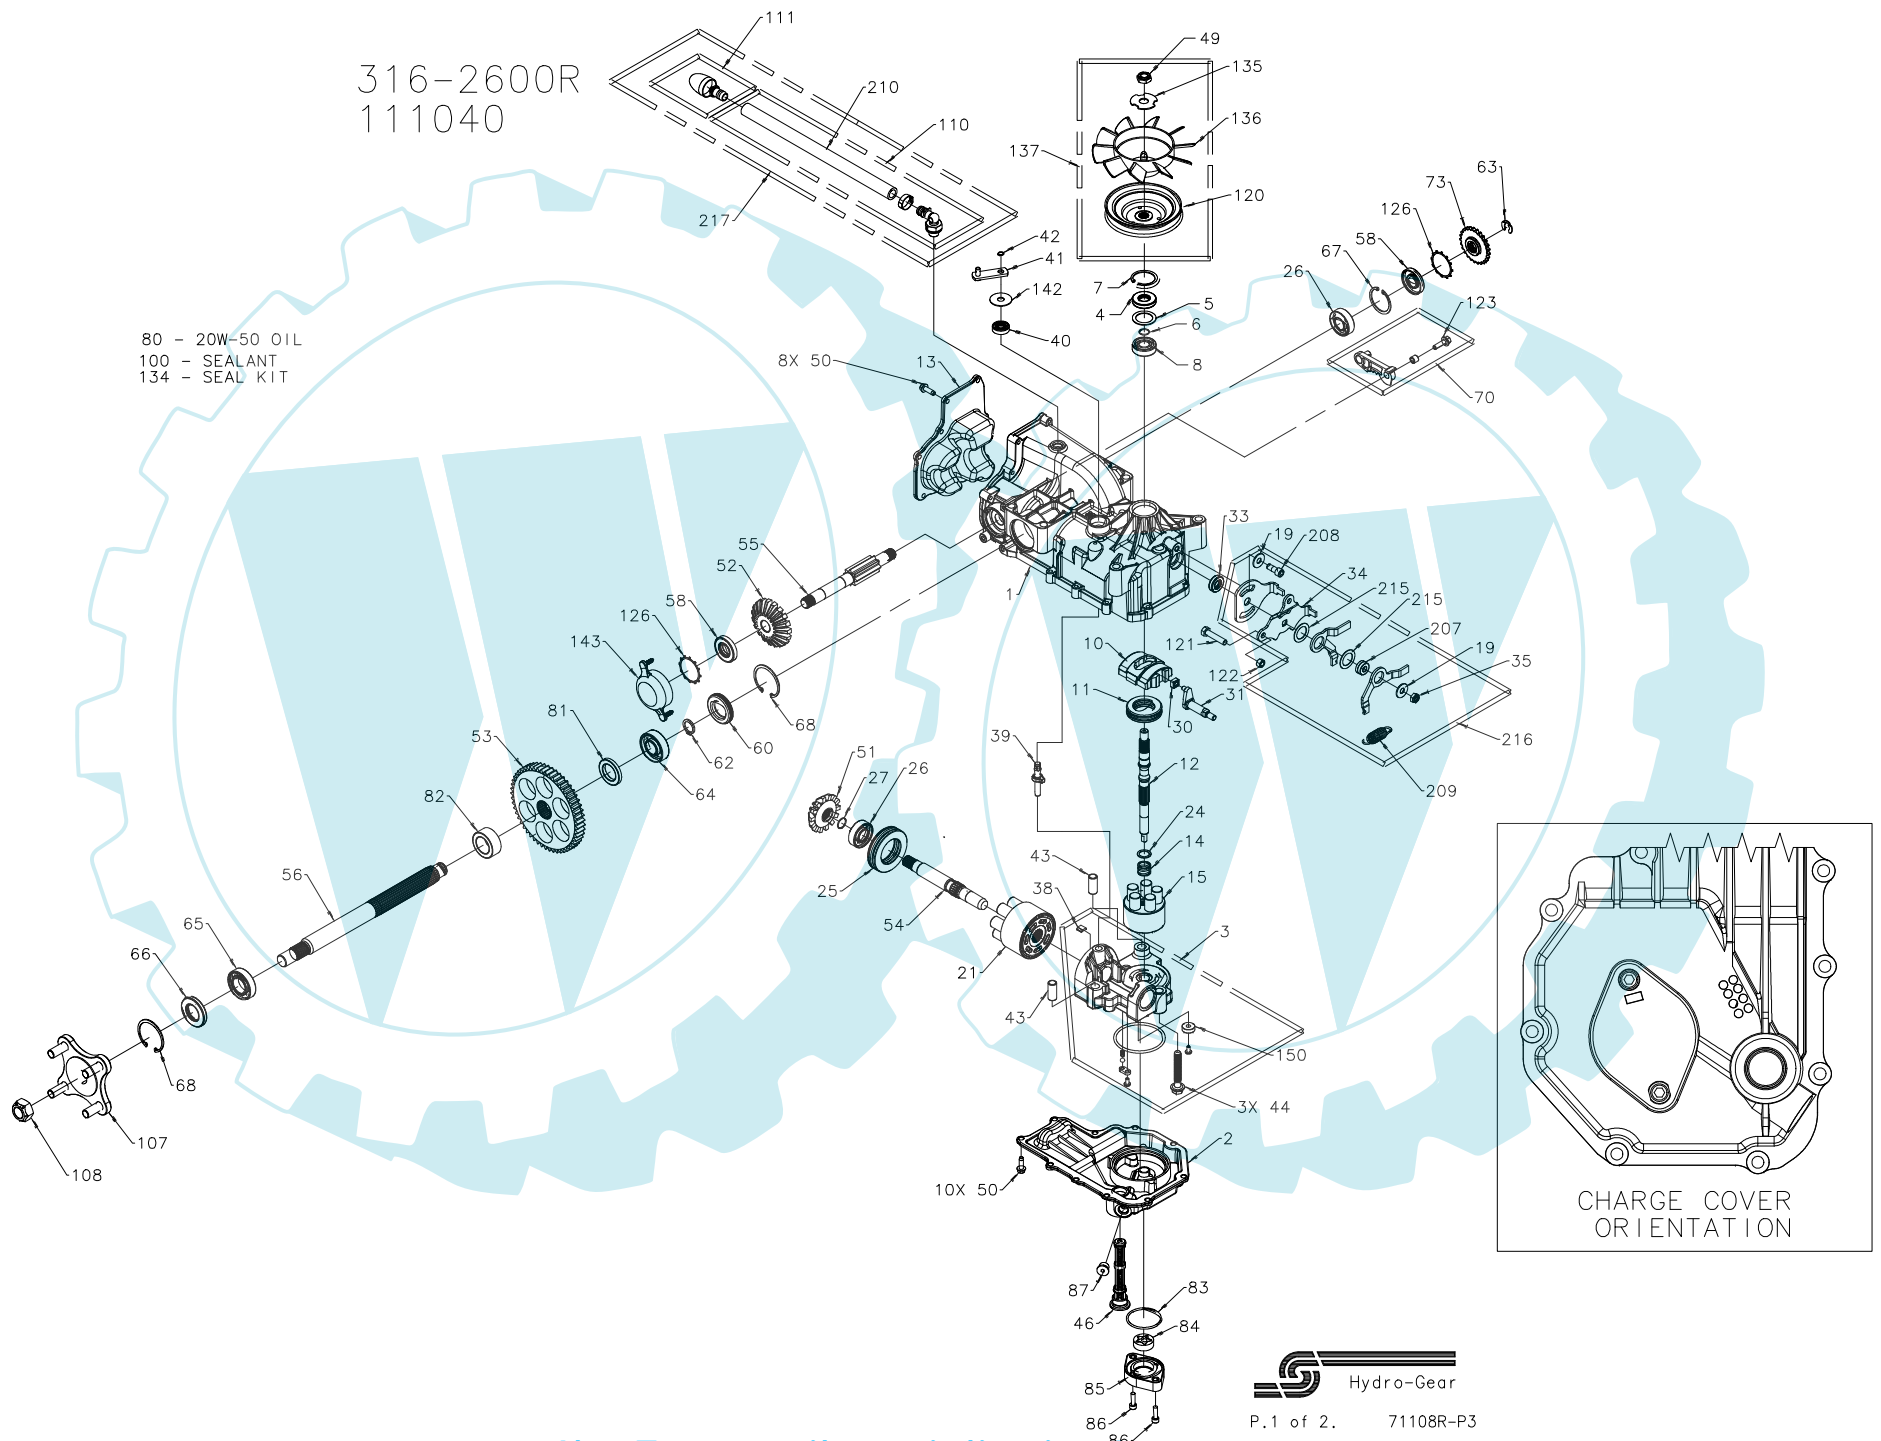

316-2600R  
111040

80 - 20W-50 OIL  
100 - SEALANT  
134 - SEAL KIT

316-2600R  
111040

ITEM #	PART #	QTY	DESCRIPTION
1	70627	1	KIT, HOUSING-MAIN
		1	HOUSING, MAIN
		2	BEARING, CRADLE
		1	BUSHING, TRUNNION
		1	SEAL, LIP 12 X 25 X 7
		1	SCREW, HFHC 1/4-28 X 7/8 (PATCH)
2	51866	1	HOUSING, LOWER
3	70903	1	KIT, CENTER SECTION
		1	CENTER SECTION
		1	BUSHING .673 X 1.03 X .75
		1	PLATE, BYPASS
		3	HFHCS, 3/8-24 X 2.5 (PATCH)
		2	SHOCK VALVE ASSEMBLY, .027
		1	SPRING, HELICAL COMPRESSION
		1	BALL, 1/4
		1	O-RING, .139 X 2.984 X 7
		1	PLATE, RELIEF
		2	BOLT, SELF-TAPPING 10-32 X .5
		1	MAGNET, RING
4	9008000-0128	1	LIP SEAL
5	2003018	1	SPACER
6	2003016	1	WIRE RETAINING RING
7	2003052	1	RETAINING RING
8	2003043	1	BALL BEARING
10	2003087	1	VARIABLE SWASHPLATE
11	50551	1	THRUST BEARING 30 X 52 X 13
12	51771	1	SHAFT, INPUT
13	50891RM	1	COVER-BACK
14	2003014	1	SPRING, BLOCK
15	70331	1	10cc CYLINDER BLOCK ASS'Y
		1	10cc CYLINDER BLOCK
		5	10cc PISTON SPRING
		5	PISTON SEAT WASHER
		5	10cc PISTON
19	44130	1	WASHER
21	70082	1	21cc CYLINDER BLOCK ASS'Y
		1	21cc CYLINDER BLOCK
		7	21cc PISTON SPRING
		7	PISTON SEAT WASHER
		7	21cc PISTON
24	2003017	1	WASHER, BLOCK THRUST
25	50552	1	THRUST BEARING 42 X 68 X 16
26	50315	2	BALL BEARING
27	2000022	1	WIRE RETAINING RING
30	2000015	1	SLOT GUIDE
31	50807	1	TRUNNION ARM
33	9008000-0126	1	LIP SEAL
34	51394	1	ARM, CONTROL
35	50108	2	NUT
38	70680	1	KIT, BYPASS PLATE
39	2003555	1	BYPASS ACTUATOR
40	45074	1	LIP SEAL
41	50270	1	BYPASS ARM
42	44870	1	RETAINING RING
43	50002	2	PIN
44	50016	3	SCREW
46	51931	1	ASSEMBLY, FILTER
49	51244	1	HEX LOCK NUT 1/2-20 (NYLON INSERT)
50	50752	18	SCREW, 1/4-20 X .75 LONG
51	50744	1	14T BEVEL GEAR
52	50745	1	19T BEVEL GEAR