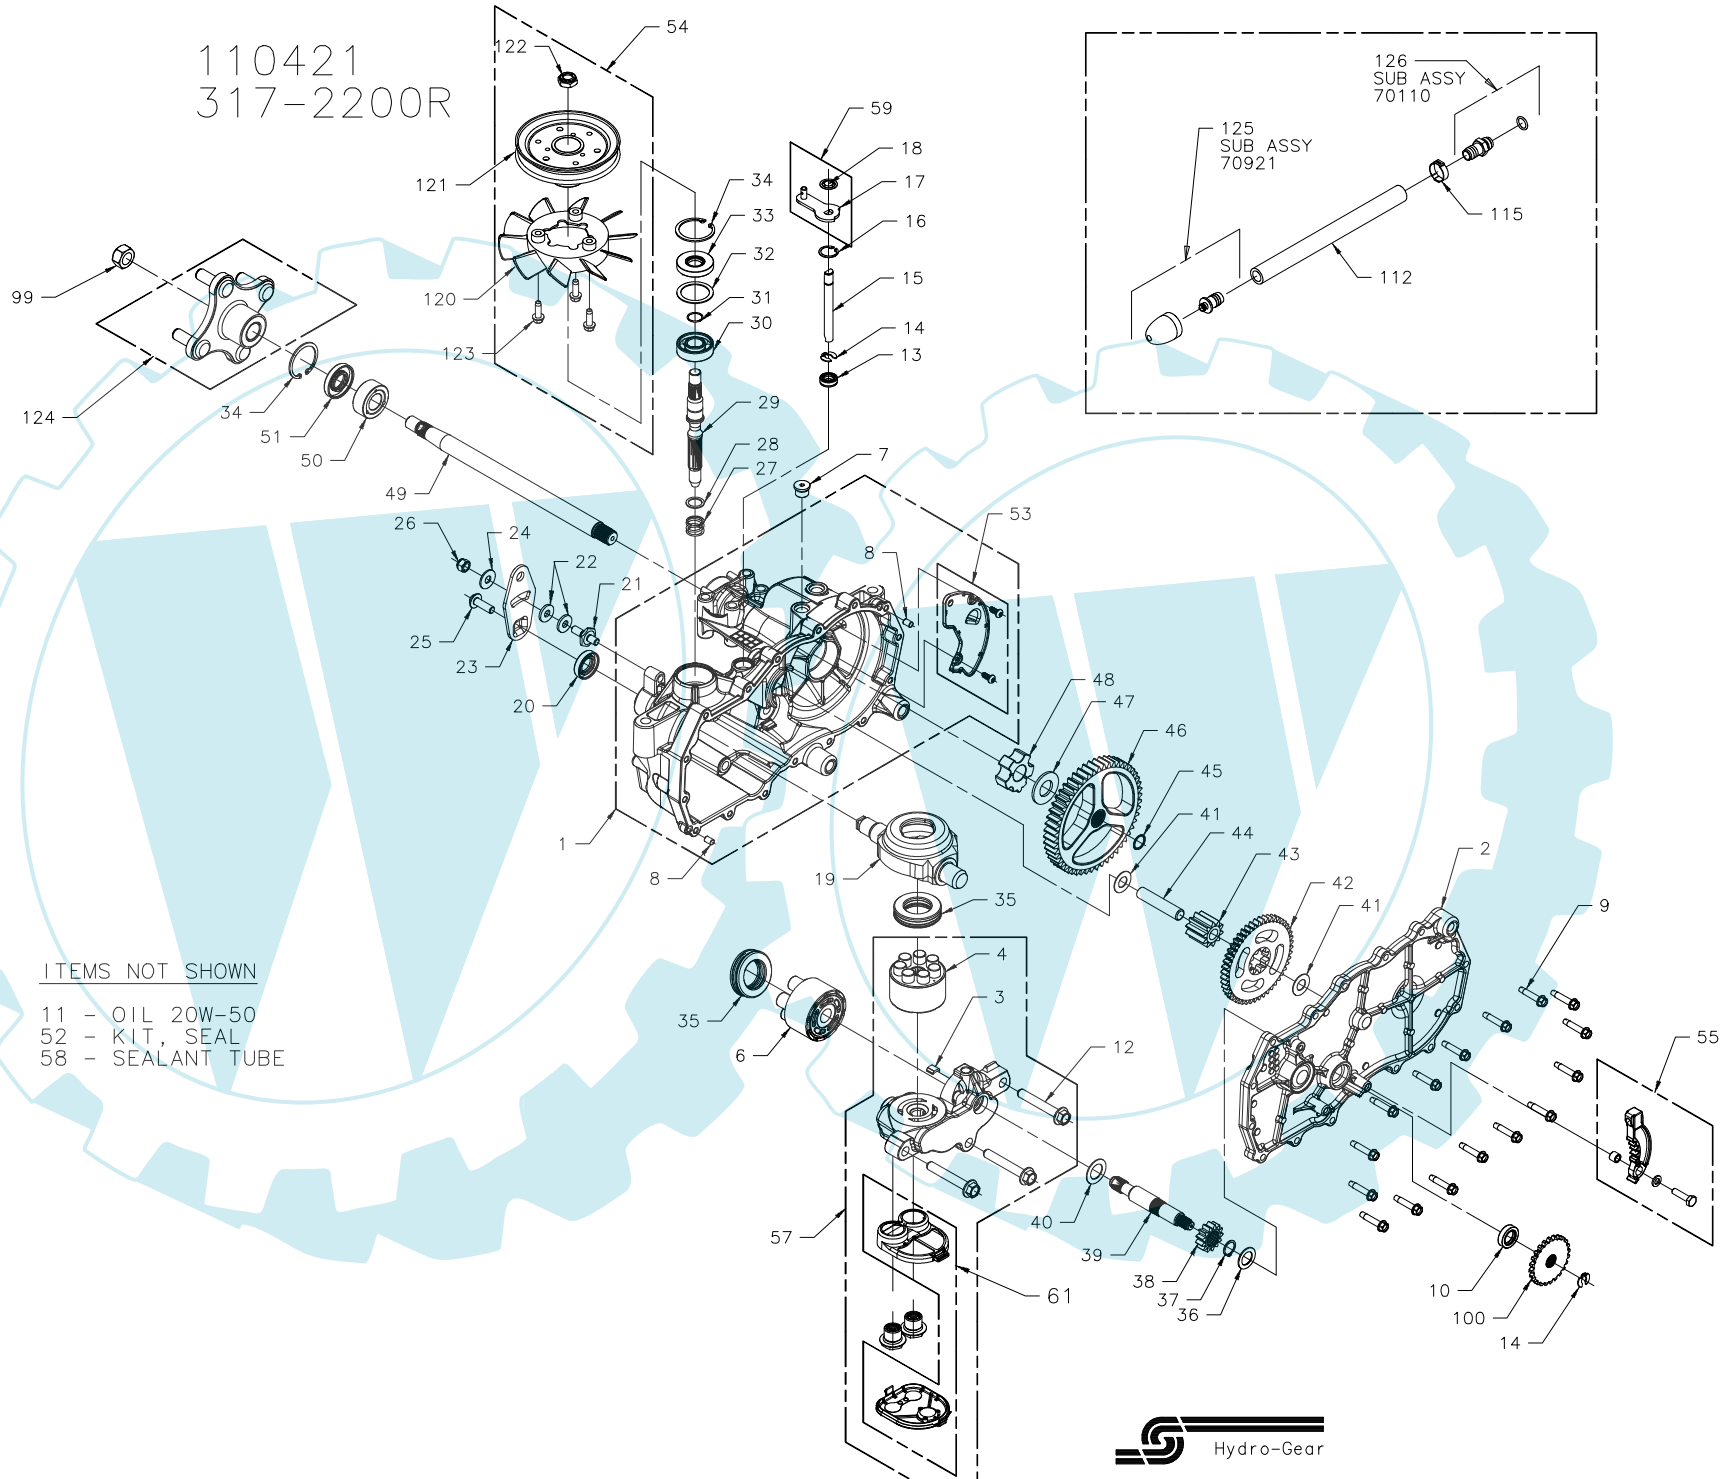

110421
317-2200R

ITEMS NOT SHOWN

- 11 - OIL 20W-50
- 52 - KIT, SEAL
- 58 - SEALANT TUBE

110421
317-2200R

ITEM	PART #	QTY	DESCRIPTION
1	70862R	1	ASSEMBLY, MAIN HOUSING-RH
		1	HOUSING, MAIN RH-MACHINED
		1	BUSHING, .865 X .985 X .790
		1	PLATE, EXPANSION RH
		1	SCREW, 10-32 X 1/2 (SELF-TAPPING)
		1	PIN, STANDARD, HEADLESS
		1	SEALANT TUBE, 10.3 oz
		1	SEAL, LIP .375 X .75 X .25
2	70863R	1	ASSEMBLY, SIDE-RH
		1	HOUSING, SIDE RH-MACHINED
		1	BUSHING, .624 X .719 X .562
		1	BUSHING, .865 X .985 X .790
3	51448	1	PLATE, BYPASS
4	70723	1	ASSEMBLY, BLOCK 7 PISTON
		1	BLOCK, CYL
		1	PISTON
		1	SPRING, COMP
		1	WASHER, THRUST .370 X .047
6	70331	1	ASSEMBLY, BLOCK
		1	BLOCK, CYLINDER
		1	PISTON
		1	SPRING, COMPRESSION
		1	WASHER, THRUST
7	9005110-5600	1	PLUG, SAE #6
8	9004800-2506	2	PIN, STAINLESS, HEADLESS
9	51190	16	HFCS 1/4-20 X 1.25 (SELF-TAPPING)
10	44761	1	SEAL, LIP .625 X 1.000 X .250
11		56 oz.	OIL, 20W-50
12	50016	3	BOLT, HEX FLANGE 3/8-24 X 2.5
13	51626	1	SEAL, LIP .375 X .75 X .25
14	51628	2	RING, RETAINING .375 EXT
15	51625	1	ROD, BYPASS
16	51627	1	RING, RETAINING .750 INT
17	51910	1	ARM, BYPASS
18	51630	1	RING, RETAINING .375 EXT (PUSHNUT)
19	51048	1	SWASHPLATE, TRUNNION, MACHINED
20	51140	1	SEAL, LIP 18 X 32 X 7
21	50426	1	STUD, SHORT 5/16-24
22	50281	2	PUCK, FRICTION
23	51631	1	ARM, CONTROL
24	44130	1	WASHER, FLAT 11/32 ID X 7/8 OD X 1/16
25	51812	1	TWHCS 5/16-24 X 1.0
26	50317	1	NUT, HEX LOCK 5/16-24 UNJF
27	2003014	1	SPRING-HELICAL COMPRESSION
28	2003017	1	WASHER .591 X .787 X .040
29	51062	1	SHAFT, INPUT
30	50315	1	BEARING, BALL 17MM ID X 40MM OD X 12MM
31	2000022	1	RING, RETAINING WIRE .561 ID
32	50951	1	SPACER
33	51161	1	SEAL, LIP 17 X 40 X 7
34	50329	2	RING, RETAINING
35	50551	2	BEARING, THRUST 30 X 52 X 13
36	44371	1	WASHER, FLAT 5/8 ID X 1.0 OD X .05
37	44145	1	RING, RETAINING
38	51130	1	GEAR, PINION, 13T
39	51632	1	SHAFT, MOTOR
40	51069	1	WASHER, MOTOR SHAFT .71 ID X 1.16 OD X .04
41	50132	2	WASHER, HT .5 ID X 1.0 OD X .032
42	51129	1	GEAR, 10T/48T
43	51043	1	GEAR, 10T JACKSHAFT
44	51083	1	PIN, JACKSHAFT

ITEM	PART #	QTY	DESCRIPTION
45	44871	1	RING, SPIRAL RETAINING
46	51633	1	GEAR, 52T BULL
47	44875	1	WASHER, 3/4 ID X 1-1/2 OD X .13
48	51088	1	BEARING, SLEEVE (INBOARD)
49	51954	1	SHAFT, AXLE, .75 X 12.4
50	51089	1	BUSHING, .752 X 1.571 X .625
51	51066	1	SEAL, LIP .750 X 1.577 X .250
52	70853	1	KIT, SEAL
		1	SEAL, LIP .625 X 1.000 X .250
		1	SEAL, LIP .375 X .75 X .25
		1	SEAL, LIP 18 X 32 X 7
		1	SEAL, LIP 17 X 40 X 7
		1	SEAL, LIP .750 X 1.577 X .250
		1	SEAL, LIP 1.00 X 1.577
		1	SEAL, LIP .50 X .88 X .25
		1	RING, RETAINING .375 EXT
		1	RING, RETAINING .750 INT
		1	RING, RETAINING .375 EXT
		1	RING, RETAINING 1.56 INT
		1	RING, RETAINING WIRE .561
		1	RING, RETAINING .62 EXT
		1	RING, RETAINING, SPIRAL
53	70868R	1	KIT, EXPANSION PLATE, RH
		1	PLATE, EXPANSION RH
		1	SCREW, 10-32 X 1/2 (SELF-TAPPING)
54	70591	1	KIT, FAN-PULLEY
		1	FAN, 6", 10 BLADE
		1	PULLEY, 4.5"
		1	HEX LOCK NUT, 1/2-20 (NYLON INSERT)
		3	HEX WASHER HEAD TAPPING SCREW 1/4-20 X .75
55	70865	1	KIT, BRAKE ARM
		1	ARM, PARKING BRAKE
		1	WASHER .28 X .50 X .063
		1	BOLT, 1/4-20 X 1 W/PATCH
		1	BUSHING, .260 X .394 X .330
57	71143	1	KIT, CENTER SECTION
		1	CENTER SECTION, RH
		1	BUSHING, .707 X .788 X .591
		1	PLATE, BYPASS
		1	HFCS 3/8-24 X 2.5 (PATCH)
		1	BASE, FILTER
		1	CHK PLUG ASSY/WASHER, .027"
		1	ASSEMBLY, FILTER COVER
		1	SPRING, COMP
		1	PISTON
		1	BLOCK, CYL
		1	WASHER, THRUST .370 X .047
58	50928	1	SEALANT TUBE, 10.3 oz
59	70891	1	KIT, BYPASS ARM
		1	ARM, BYPASS
		1	RING, RETAINING .375 EXT (PUSHNUT)
61	70911	1	KIT, FILTER
		1	FILTER, BASE
		1	ASSEMBLY, COVER
99	51901	1	NUT, HEX LOCK
100	51635	1	DISC, COG BRAKE
112	50594	1	HOSE, .5 X 8.75
115	50590	1	PINCH CLAMP, SINGLE EAR
120	51365	1	FAN, 6", 10 BLADE
121	50302	1	PULLEY 4.5
122	51244	1	HEX LOCK NUT, 1/2-20 (NYLON INSERT)
123	50752	3	HEX WASHER HEAD TAPPING SCREW 1/4-20 X .75