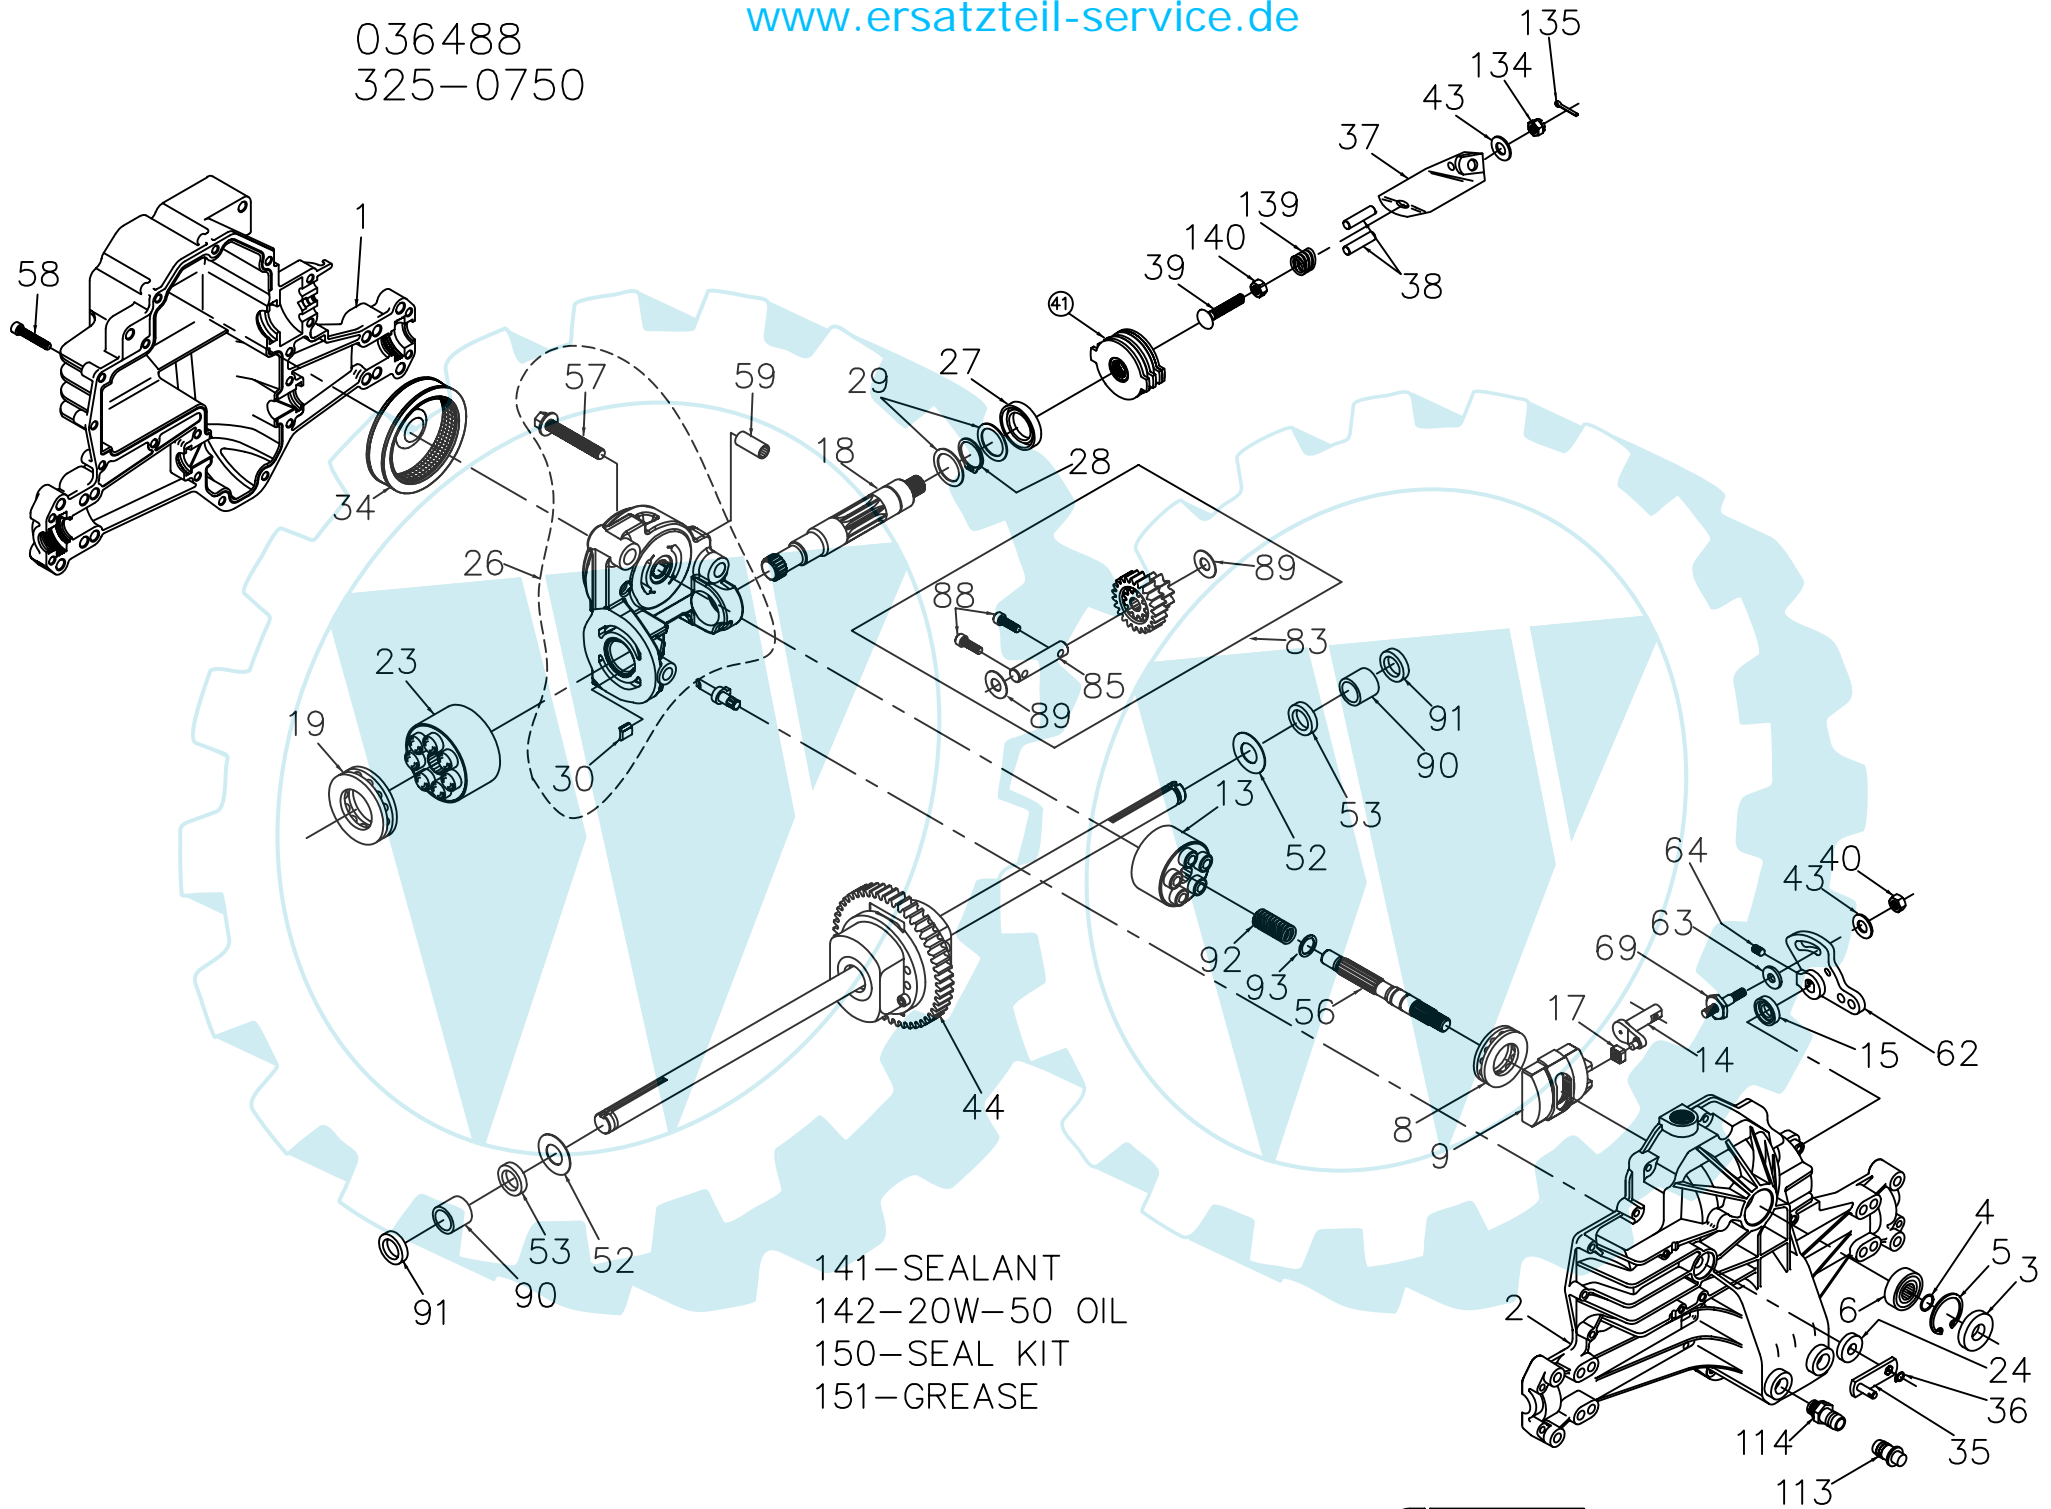

036488
325-0750

www.ersatzteil-service.de

Ihr Ersatzteilspezialist im Internet

036488
325-0750

ITEM NO	HYDRO-GEAR PART NO	QTY	DESCRIPTION
1	50074RM	1	HOUSING, LOWER
2	70255	1	ASSEMBLY, UPPER HOUSING
		1	HOUSING, UPPER
		1	BEARING-TRUNNION JOURNAL
3	9008000-0128	1	SEAL-LIP
4	2003016	1	RING-WIRE RETAINING
5	2003052	1	RING-RETAINING
6	2003043	1	BEARING-SHAFT BALL
8	50551	1	BEARING-THRUST 30X52X13
9	2003087	1	SWASHPLATE-VARIABLE
13	70331	1	BLOCK-CYLINDER ASS'Y.
		1	BLOCK-CYLINDER
		5	PISTON
		5	PISTON SPRING
		5	PISTON SPRING WASHER
14	2003005	1	ARM-TRUNNION
15	9008000-0126	1	SEAL-LIP
17	2000015	1	GUIDE-SLOT
18	50449	1	SHAFT-MOTOR
19	50552	1	BEARING-THRUST 42X68X16
23	70082	1	BLOCK-CYLINDER (MOTOR) ASSY
		1	BLOCK-CYLINDER
		7	PISTON
		7	PISTON SPRING
		7	PISTON SPRING WASHER
24	45074	1	SEAL-LIP 10X25X7
25	2003555	1	ACTUATOR-BYPASS
26	70250	1	KIT, CENTER SECTION
		1	PLATE, BYPASS
		2	CHECK PLUG ASSEMBLY
		1	CENTER SECTION
		1	DU BEARING
		3	BOLT-3/8-24 X 2.5
		1	BUSHING, 1.02 X 1.1 X .67
27	45075	1	SEAL-LIP 26X42X8
28	50007	1	RING-RETAINING
29	44872	2	WASHER-26X35X1
30	70680	1	KIT, BYPASS PLATE
34	50990	1	FILTER
35	50270	1	ARM-BYPASS
36	44870	1	RING-RETAINING
37	23710	1	ARM-ACTUATING
38	44891	2	PIN-ACTUATING
39	50316	1	BOLT-5/16-18 X 1-3/4
40	50317	1	NUT, HEX 5/16-24
41	70135	1	BRAKE ROTOR/STATOR KIT
		4	STATOR-BRAKE
		2	ROTOR-BRAKE

ITEM NO	HYDRO-GEAR PART NO	QTY	DESCRIPTION
43	44130	2	WASHER-7/16 X 7/8 X .060
44	70130	1	DIFFERENTIAL ASSEMBLY
		1	GEAR-DIFF. 50T
		2	DIFF. COVER
		2	GEAR-BEVEL 15T
		2	GEAR-PLANET 15T
		2	JAM NUT
		4	BOLT- 1/4-20 X 1.38
		1	AXLE SHAFT, RH
		1	AXLE SHAFT, LH
		2	BEARING, BLOCK
		1	SHAFT
52	50152	2	WASHER-3/4 X 1.5 X .03
53	45076	2	SEAL- .75 X 1.25 X .250
56	50005	1	SHAFT-INPUT
57	50016	3	BOLT, 3/8-24 X 2.5
58	44876	21	BOLT- 1/4-20 X 1.38
59	50002	2	PIN- .5 OD X .43 ID X .750
62	45007	1	ARM-CONTROL
63	50281	1	PUCK-DAMPENER
64	50018	1	SET SCREW
69	50426	1	5/16-24 STUD
83	70132	1	JACK SHAFT/PINION GEAR ASSEMBLY
		1	23T GEAR
		1	10T PINION
		1	JACK SHAFT
		2	CAPSCREW 6M X 20 LG
		2	WASHER 7/16 X 1 X .5
85	50559	1	JACK SHAFT
88	50154	2	CAPSCREW 6M X 20 LG
89	50132	2	WASHER 7/16 X 1 X .5
90	50118	2	SLEEVE BEARING
91	50941	2	SEAL, LIP 0.75X1.00X0.158
92	2003014	1	SPRING, BLOCK
93	2003017	1	WASHER, BLOCK THRUST
113	70109	1	CAP-VENT ASSEMBLY
		1	CAP-POPPET VALVE
		1	PLASTIC VENT
114	70110	1	FITTING-O RING ASSEMBLY
		1	O-RING
		1	PLASTIC HOSE FITTING
134	44142	1	CASTLE NUT, 5/16-24
135	44101	1	COTTER PIN
139	50431	1	COMPRESSION SPRING
140	50269	1	NUT, HEX 5/16-24
141	50928	1	SEALANT
142		81oz	20W-50 OIL
150	70312	1	SEAL KIT
151	50416	1	GREASE