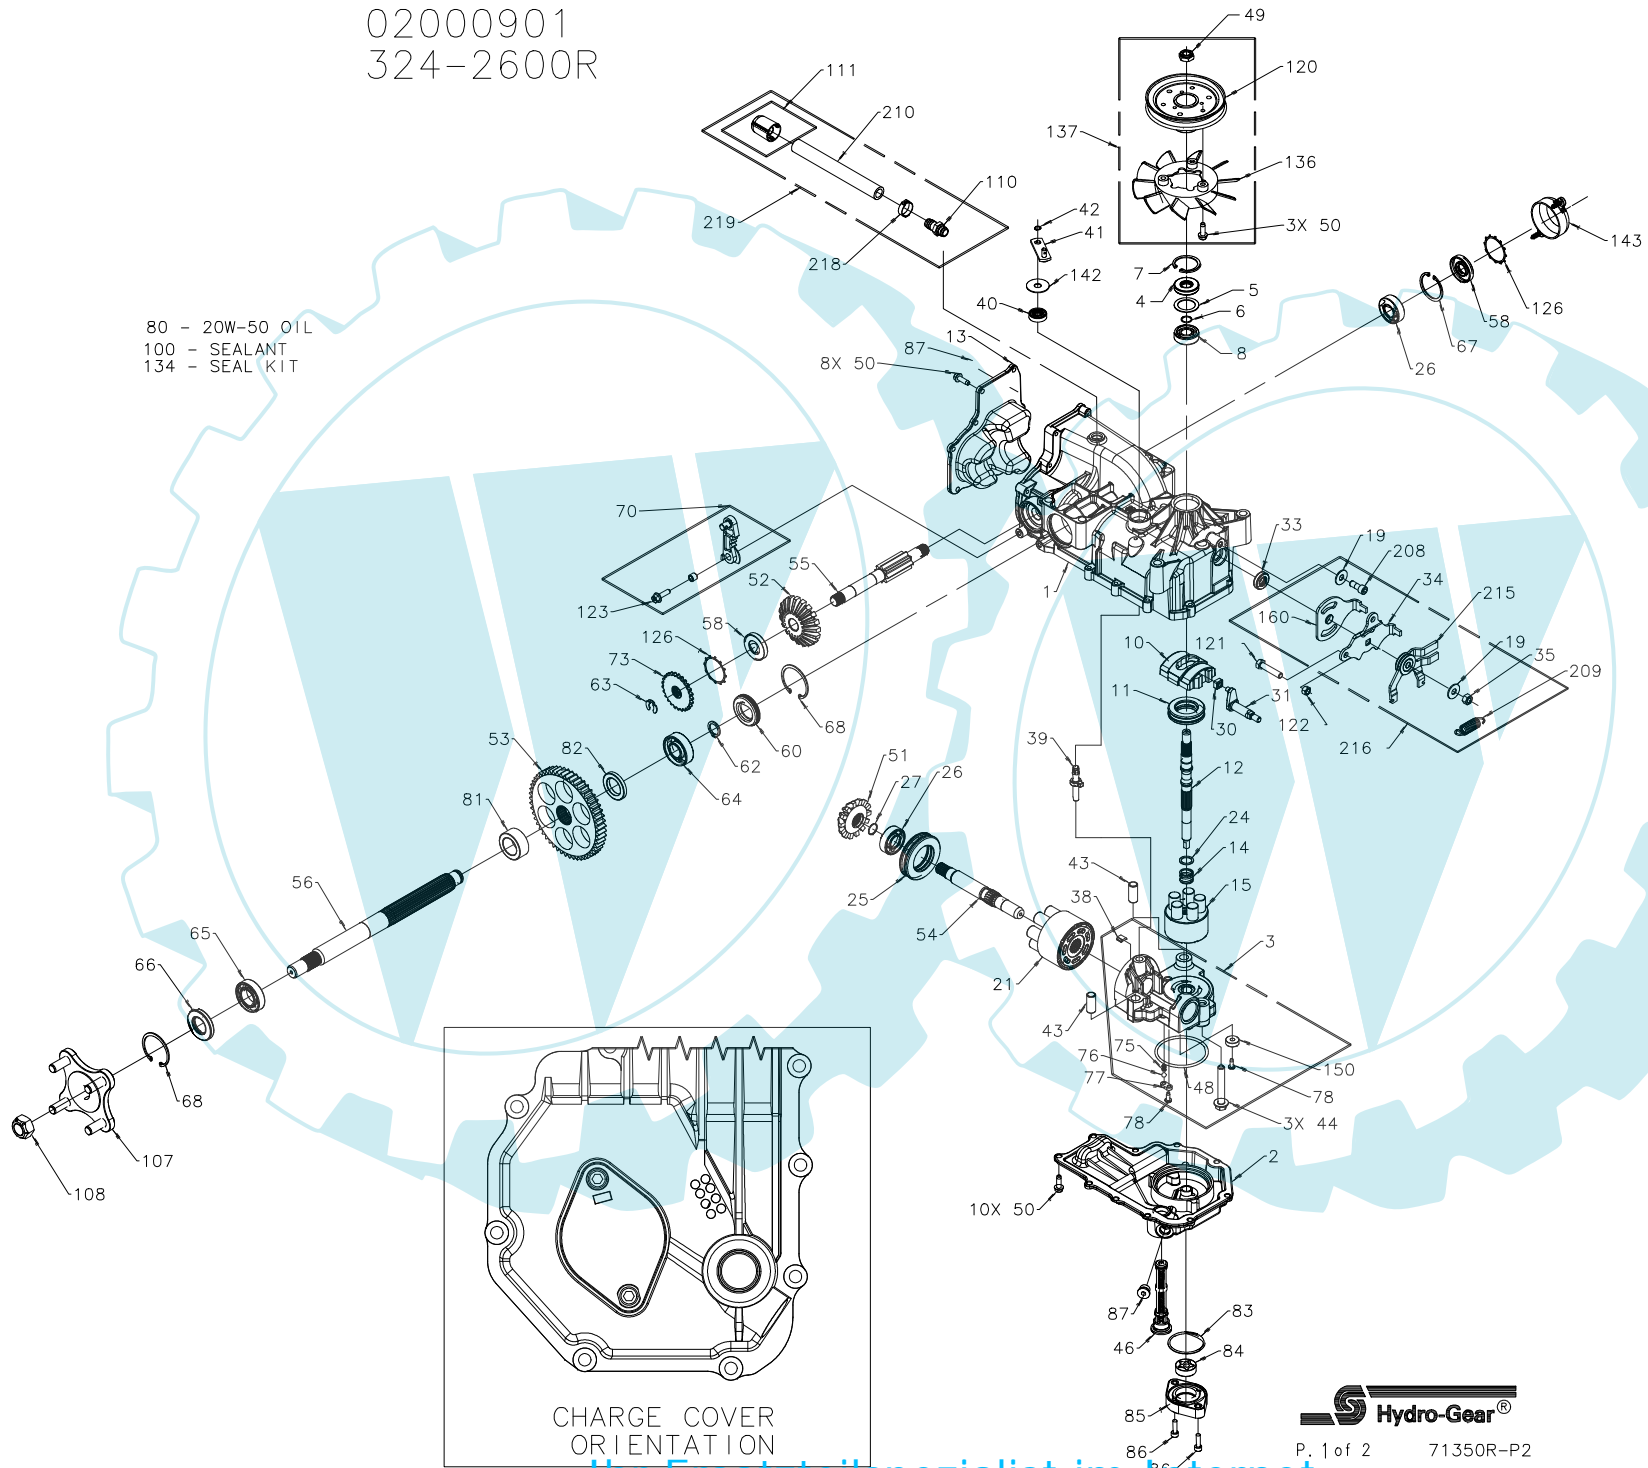

02000901  
324-2600R

80 - 20W-50 OIL  
100 - SEALANT  
134 - SEAL KIT

CHARGE COVER  
ORIENTATION

02000901  
324-2600R

ITEM #	PART #	QTY	DESCRIPTION
1	70627	1	KIT, HOUSING-MAIN
		1	HOUSING, MAIN
		2	BEARING, CRADLE
		1	BUSHING, TRUNNION
		1	SEAL, LIP 12 X 25 X 7
		1	SCREW, HFHC 1/4-28 X 7/8 (PATCH)
2	51866	1	HOUSING, LOWER
3	70903	1	KIT, CENTER SECTION
		1	CENTER SECTION
		1	BUSHING .673 X 1.03 X .75
		1	PLATE, BYPASS
		3	HFHCS, 3/8-24 X 2.5 (PATCH)
		2	ASSEMBLY, SHOCK VALVE .027
		1	SPRING, CHARGE RELIEF
		1	BALL, 1/4
		1	O-RING, .139 X 2.984 X 7
		1	PLATE, RELIEF
		2	BOLT, SELF-TAPPING 10-32 X .5
		1	MAGNET, RING
4	9008000-0128	1	LIP SEAL
5	2003018	1	SPACER
6	2003016	1	WIRE RETAINING RING
7	2003052	1	RETAINING RING
8	2003043	1	BALL BEARING
10	2003087	1	VARIABLE SWASHPLATE
11	50551	1	THRUST BEARING 30 X 52 X 13
12	51771	1	SHAFT, INPUT
13	50891RM	1	END COVER
14	2003014	1	SPRING, BLOCK
15	70331	1	10cc CYLINDER BLOCK ASS'Y
		1	10cc CYLINDER BLOCK
		5	10cc PISTON SPRING
		5	PISTON SEAT WASHER
		5	10cc PISTON
19	44130	1	WASHER
21	70082	1	21cc CYLINDER BLOCK ASS'Y
		1	21cc CYLINDER BLOCK
		7	21cc PISTON SPRING
		7	PISTON SEAT WASHER
		7	21cc PISTON
24	2003017	1	WASHER, BLOCK THRUST
25	50552	1	THRUST BEARING 42 X 68 X 16
26	50315	2	BALL BEARING
27	2000022	1	WIRE RETAINING RING
30	2000015	1	SLOT GUIDE
31	50807	1	TRUNNION ARM
33	9008000-0126	1	LIP SEAL
34	51394	1	ARM, CONTROL
35	52506	1	NUT, LOCK, SIDE 5/16-24-UNF-2B
38	70680	1	KIT, BYPASS PLATE
39	2003555	1	BYPASS ACTUATOR
40	45074	1	LIP SEAL
41	50270	1	BYPASS ARM
42	44870	1	RETAINING RING
43	50002	2	PIN
44	50016	3	SCREW
46	51931	1	ASSEMBLY, FILTER
49	51244	1	HEX LOCK NUT 1/2-20 (NYLON INSERT)
50	50752	21	SCREW, 1/4-20 X .75 LONG
51	50744	1	14T BEVEL GEAR
52	50745	1	19T BEVEL GEAR