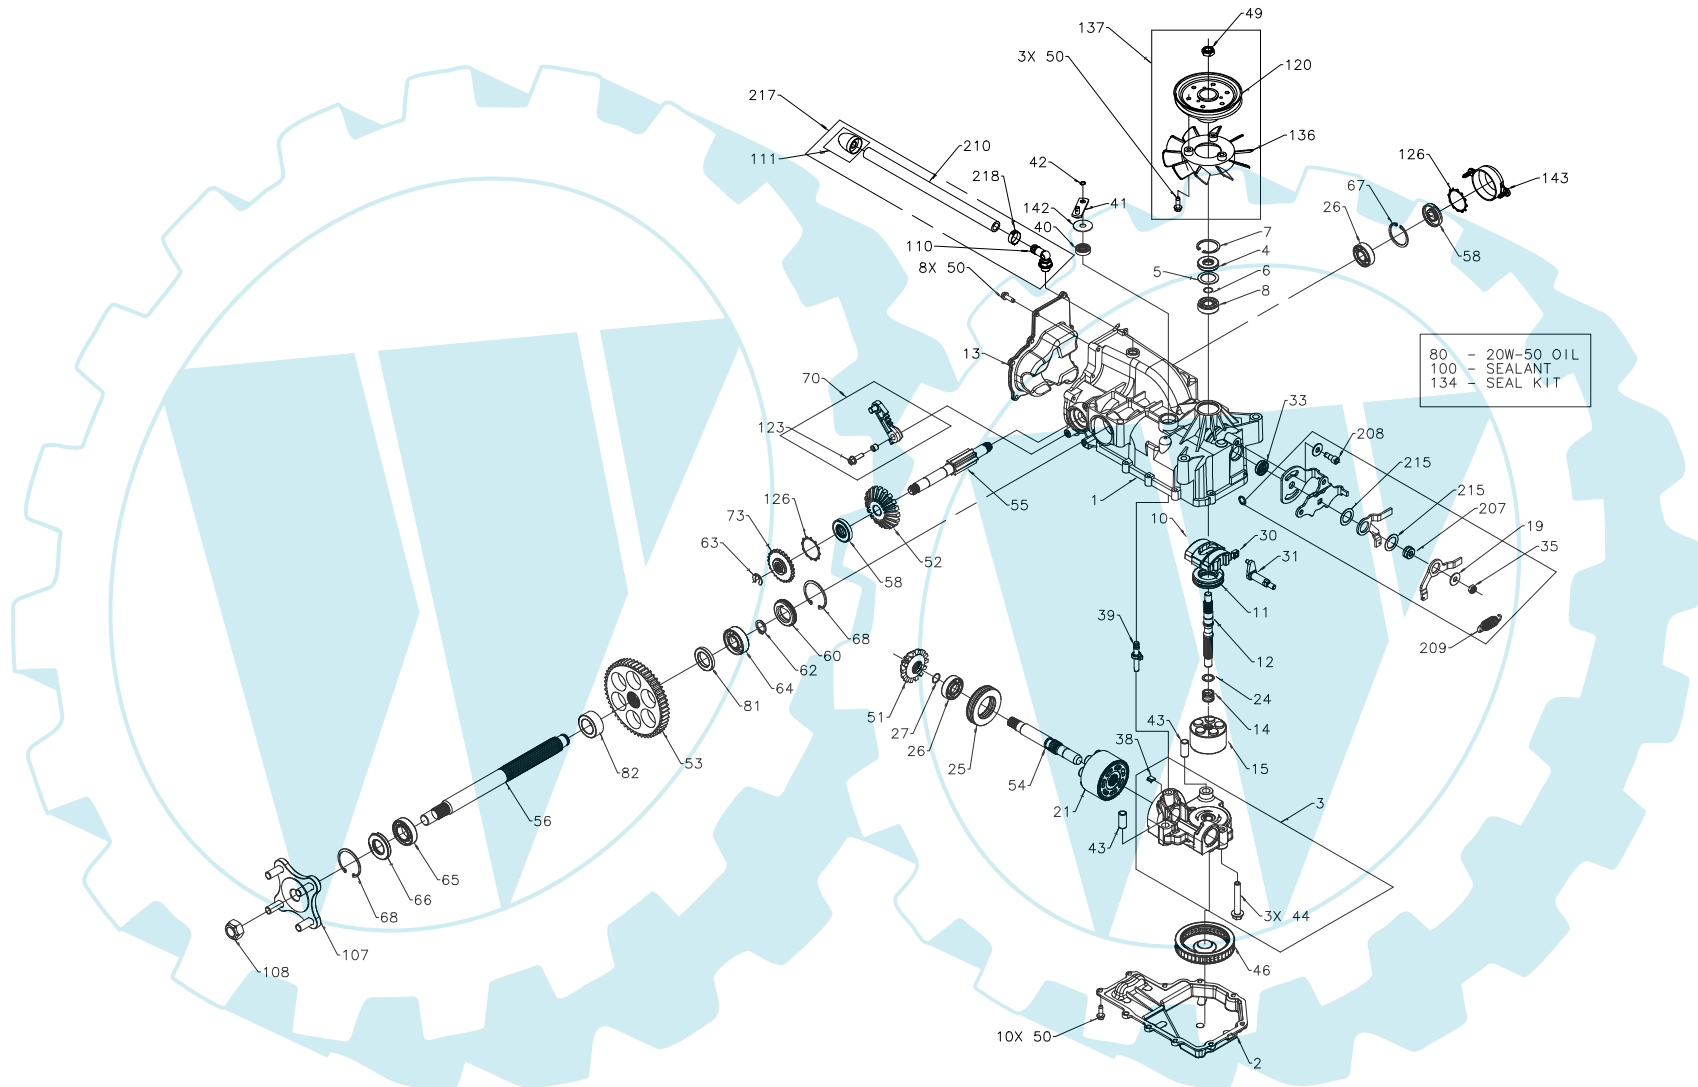

01597900
346-2400R

01597900
346-2400R

ITEM #	PART #	QTY	DESCRIPTION
1	70652	1	KIT, HOUSING-MAIN
		1	HOUSING, MAIN
		2	BEARING, CRADLE
		1	SEAL, LIP 12 X 25 X 7
		1	BUSHING, TRUNNION
		1	SHAFT, BRAKE
		1	SCREW, HFHC 1/4-28 X 7/8 (PATCH)
		1	WASHER .34 X .88 X .03
2	5089ORM	1	LOWER HOUSING
3	70667	1	KIT, CENTER SECTION
		1	CENTER SECTION
		1	BUSHING .67 X 1.03 X .75
		1	PLATE, BYPASS
		3	SCREW, 3/8-24 X 2.5
		2	CHECK PLUG ASSEMBLY, .044
4	9008000-0128	1	LIP SEAL
5	2003018	1	SPACER
6	2003016	1	WIRE RETAINING RING
7	2003052	1	RETAINING RING
8	2003043	1	BALL BEARING
10	2003087	1	VARIABLE SWASHPLATE
11	50551	1	THRUST BEARING 30 X 52 X 13
12	50005	1	INPUT SHAFT
13	50891RM	1	COVER-BACK
14	2003014	1	SPRING, BLOCK
15	70331	1	10cc CYLINDER BLOCK ASSY
		1	10cc CYLINDER BLOCK
		5	10cc PISTON SPRING
		5	PISTON SEAT WASHER
		5	10cc PISTON
19	44130	2	WASHER
21	70082	1	21cc CYLINDER BLOCK ASSY
		1	21cc CYLINDER BLOCK ASSY
		7	21cc PISTON SPRING
		7	PISTON SEAT WASHER
		7	21cc PISTON
24	2003017	1	WASHER, BLOCK THRUST
25	50552	1	THRUST BEARING 42 X 68 X 16
26	50315	2	BALL BEARING
27	2000022	1	WIRE RETAINING RING
30	2000015	1	SLOT GUIDE
31	50807	1	TRUNNION ARM
33	9008000-0126	1	LIP SEAL
35	50108	1	HEX LOCK NUT, 5/16-24 UNJF (NYLON INSERT)
38	70680	1	KIT, BYPASS PLATE
39	2003555	1	BYPASS ACTUATOR
40	45074	1	LIP SEAL
41	50270	1	BYPASS ARM
42	44870	1	RETAINING RING
43	50002	2	PIN
44	50016	3	SCREW
46	50990	1	FILTER
49	51244	1	HEX LOCK NUT, 1/2-20 (NYLON INSERT)
50	50752	21	SCREW, 1/4-20 X .75 LONG
51	50744	1	14T BEVEL GEAR
52	50745	1	19T BEVEL GEAR
53	50746	1	53T SPUR GEAR
54	50757	1	MOTOR SHAFT
55	51298	1	BRAKE SHAFT
56	50748	1	AXLE SHAFT
58	51161	2	SEAL, LIP 17 X 40 X 7
60	50995	1	SEAL PLUG - SIDE
62	50759	1	RETAINING RING - AXLE
63	51109	1	RETAINING RING .440 EXTERNAL
64	50743	1	BEARING-BALL 20X47X14(6204)
65	50740	1	BEARING-BALL 25X47X12(6005)
66	50751	1	SEAL
67	50329	1	RETAINING RING
68	50760	2	RETAINING RING-AXLE