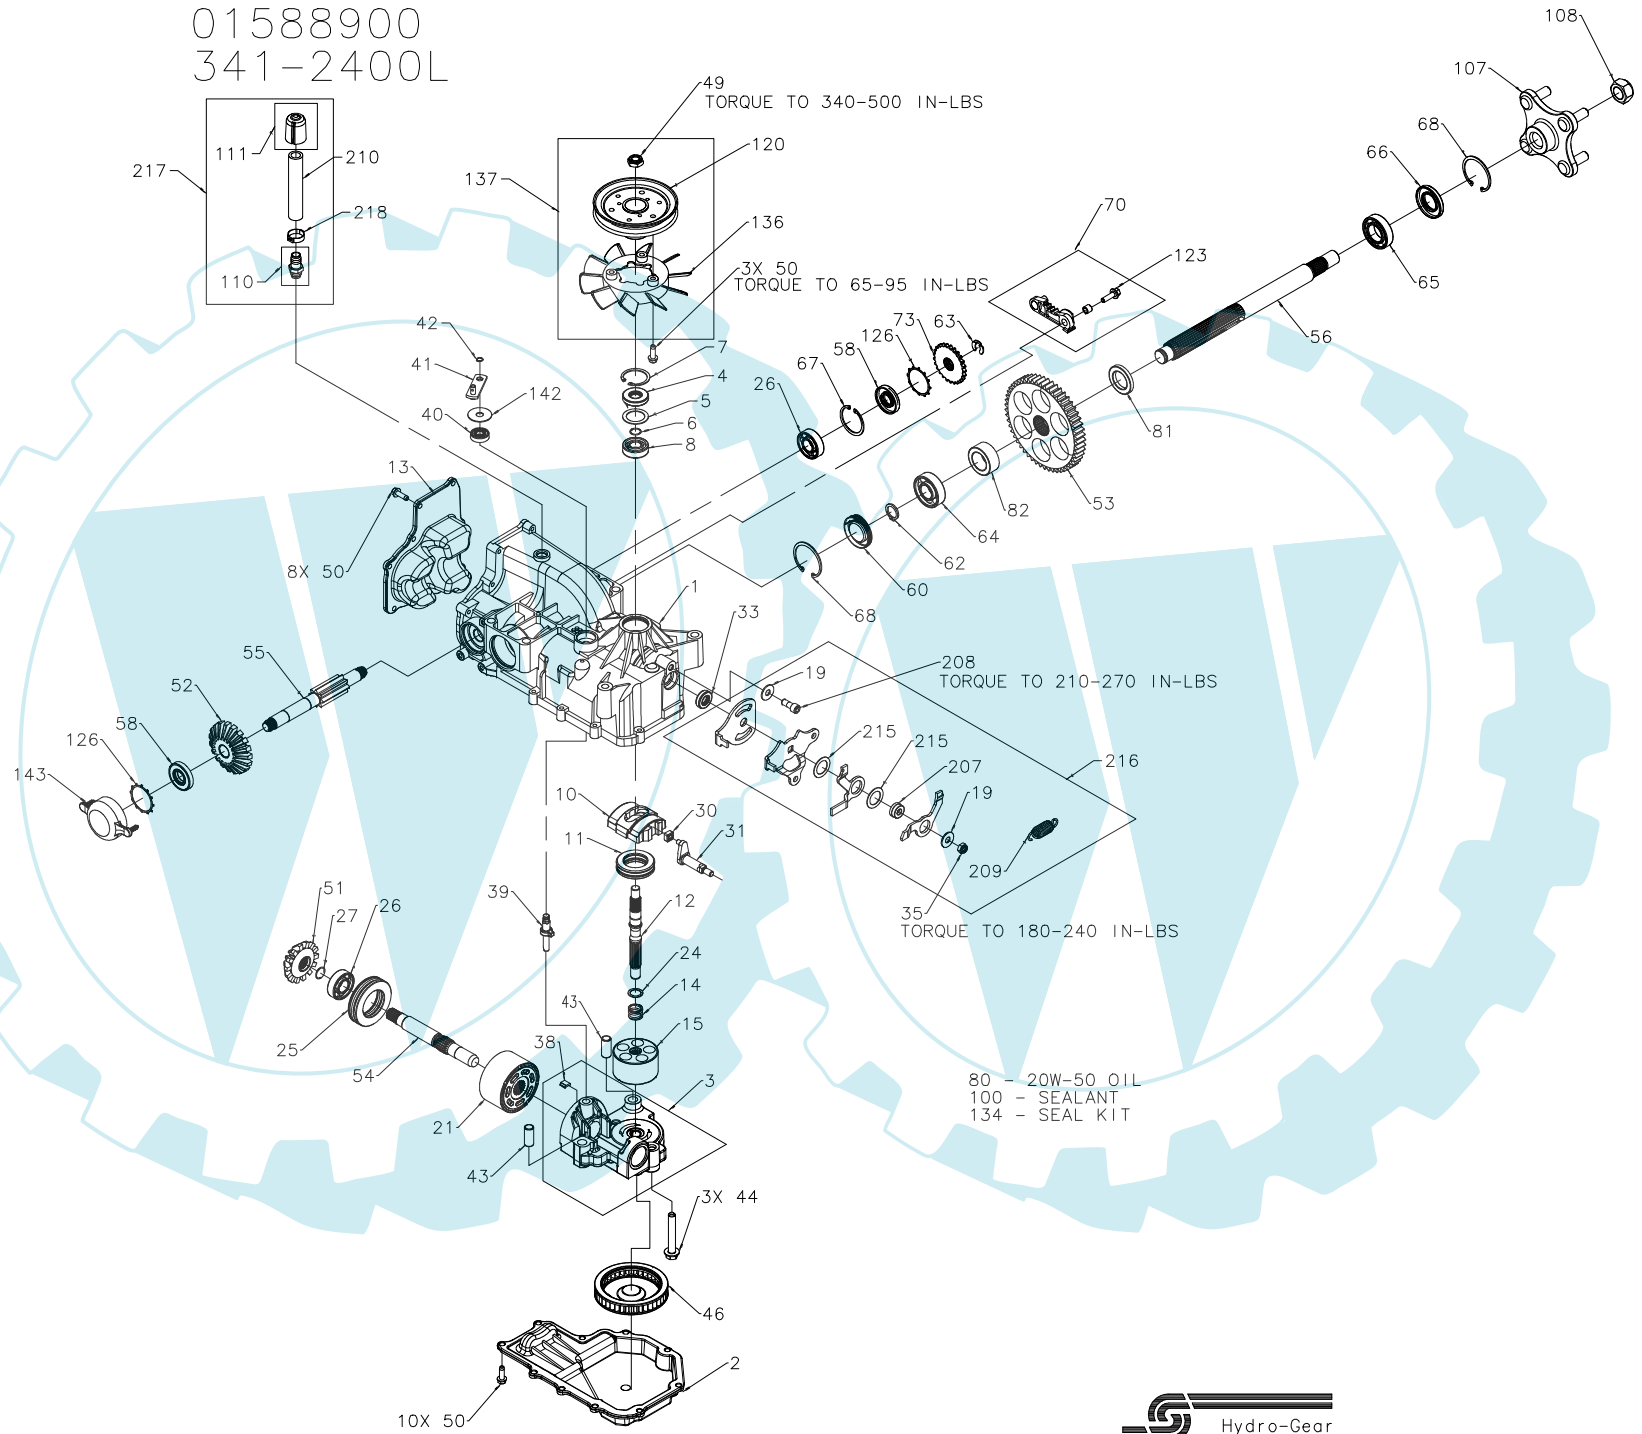

01588900
341-2400L

01588900
341-2400L

ITEM #	PART #	QTY	DESCRIPTION
1	70627	1	KIT, HOUSING-MAIN
		1	HOUSING, MAIN
		2	CRADLE BEARING
		1	SEAL, LIP 12 X 25 X 7
		1	TRUNNION BUSHING
		1	SCREW, HFHC 1/4-28 X 7/8 (PATCH)
2	5089ORM	1	LOWER HOUSING
3	70667	1	KIT, CENTER SECTION
		1	CENTER SECTION
		1	BUSHING .67 X 1.03 X .75
		1	PLATE, BYPASS
		3	SCREW 3/8-24 X 2.5
		2	CHECK PLUG ASSEMBLY, .027
4	9008000-0128	1	LIP SEAL
5	2003018	1	SPACER
6	2003016	1	WIRE RETAINING RING
7	2003052	1	RETAINING RING
8	2003043	1	BALL BEARING
10	2003087	1	VARIABLE SWASHPLATE
11	50551	1	THRUST BEARING 30 X 52 X 13
12	50005	1	INPUT SHAFT
13	50891RM	1	COVER-BACK
14	2003014	1	SPRING, BLOCK
15	70331	1	10cc CYLINDER BLOCK ASS'Y
		1	10cc CYLINDER BLOCK
		5	10cc PISTON SPRING
		5	PISTON SEAT WASHER
		5	10cc PISTON
19	44130	2	WASHER, .34 X .88 X .06
21	70082	1	21cc CYLINDER BLOCK ASS'Y
		1	21cc CYLINDER BLOCK
		7	21cc PISTON SPRING
		7	PISTON SEAT WASHER
		7	21cc PISTON
24	2003017	1	WASHER, BLOCK THRUST
25	50552	1	THRUST BEARING 42 X 68 X 16
26	50315	2	BALL BEARING
27	2000022	1	WIRE RETAINING RING
30	2000015	1	SLOT GUIDE
31	50807	1	TRUNNION ARM
33	9008000-0126	1	LIP SEAL
35	50108	1	HEX LOCK NUT, 5/16-24 UNJF (NYLON INSERT)
38	70680	1	KIT, BYPASS PLATE
39	2003555	1	BYPASS ACTUATOR
40	45074	1	LIP SEAL
41	50270	1	BYPASS ARM
42	44870	1	RETAINING RING
43	50002	2	PIN
44	50016	3	SCREW
46	50990	1	FILTER
49	51244	1	HEX LOCK NUT, 1/2-20 (NYLON INSERT)
50	50752	21	SCREW, 1/4-20 X .75 LONG
51	50744	1	14T BEVEL GEAR
52	50745	1	19T BEVEL GEAR
53	50746	1	53T SPUR GEAR
54	50757	1	MOTOR SHAFT
55	51298	1	BRAKE SHAFT
56	50748	1	AXLE SHAFT
58	51161	2	SEAL, LIP 17 X 40 X 7
60	50995	1	SEAL PLUG - SIDE