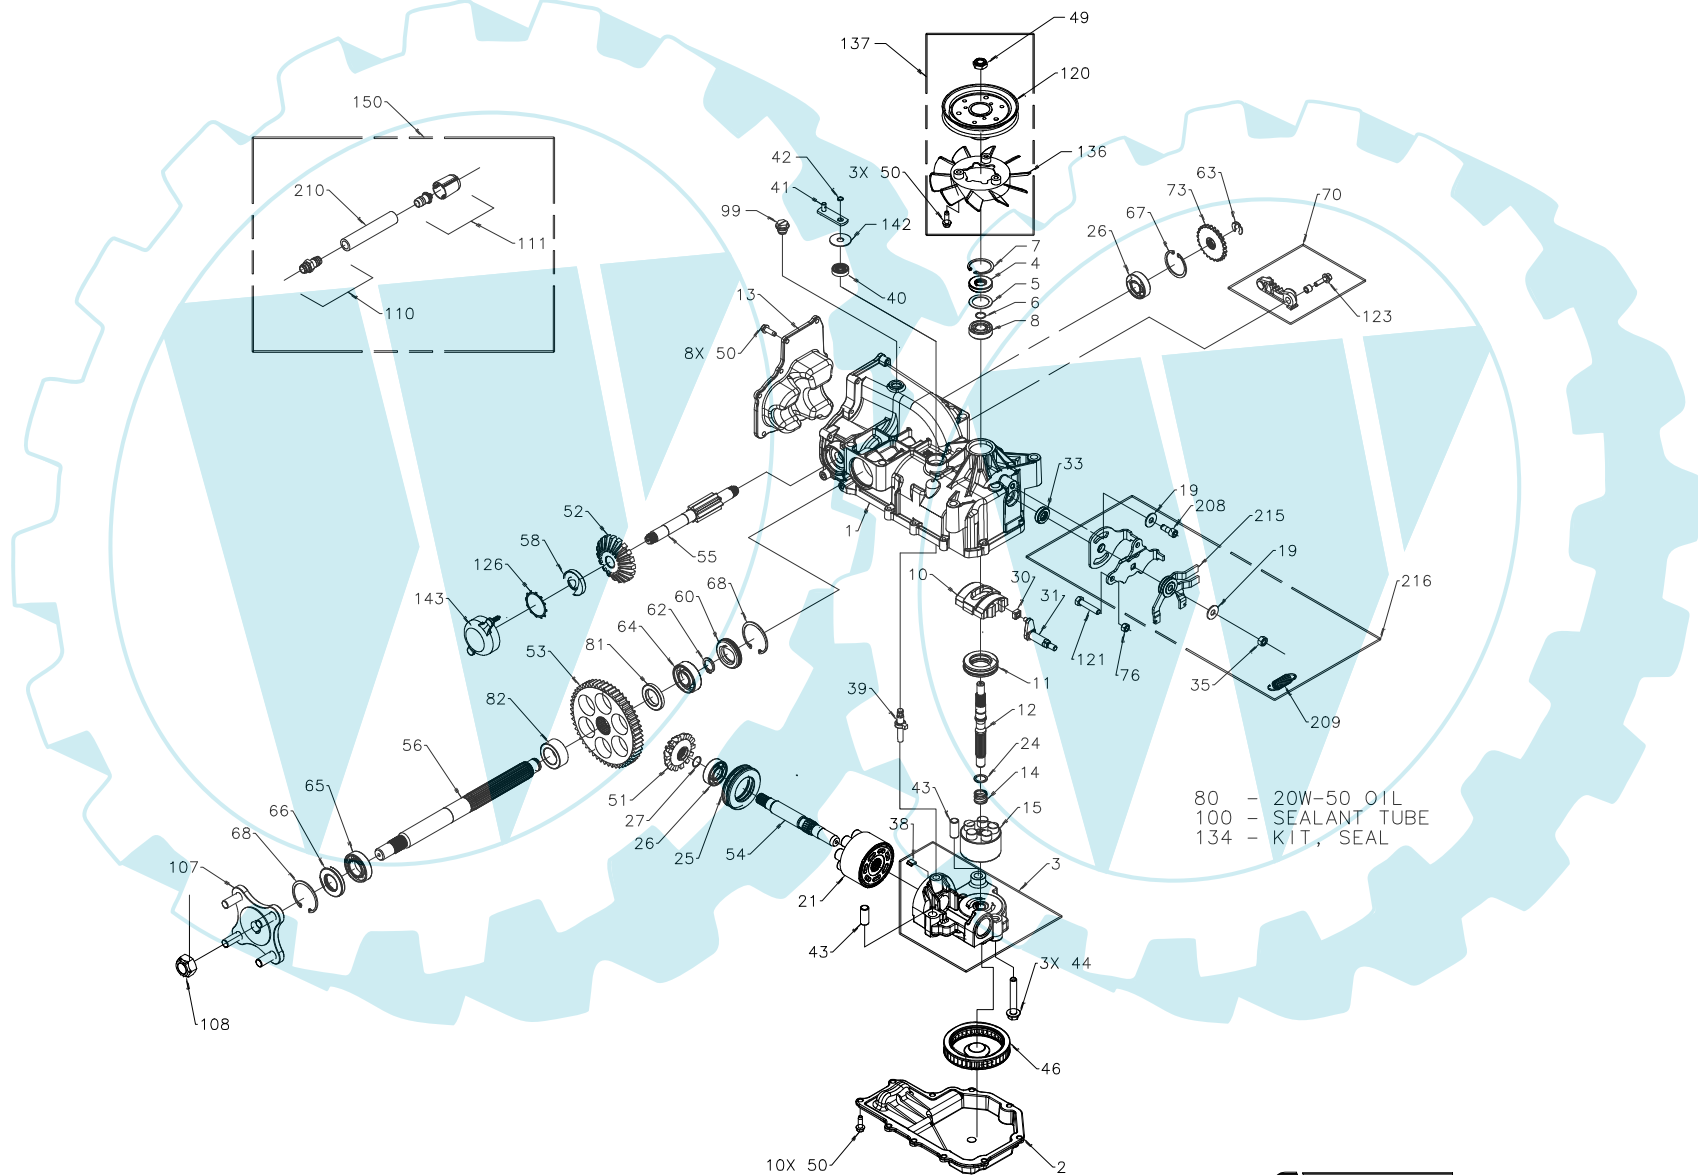

01008193
344-2400R

01008193
344-2400R

ITEM #	PART #	QTY	DESCRIPTION	ITEM #	PART #	QTY	DESCRIPTION	ITEM #	PART #	QTY	DESCRIPTION
1	70627	1	KIT, HOUSING-MAIN	43	50002	2	PIN, HOLLOW .39 X .5 X 1	126	51316	2	RING, RETAINING
		1	HOUSING, MAIN	44	50016	3	BOLT, HEX FLANGE 3/8-24 X 2.5				
		2	CRADLE BEARING	46	50990	1	FILTER	134	70553	1	KIT, SEAL
		1	TRUNNION BUSHING	49	51244	1	HEX LOCK NUT 1/2-20 (NYLON INSERT)			1	SEAL, LIP 15 X 35 X 7
		1	SEAL, LIP 12 X 25 X 7	50	50752	21	SCREW, 1/4-20 X .75			1	RING, RETAINING 37 INT
		1	SCREW, HFHC 1/4-28 X 7/8 (PATCH)	51	50744	1	14T BEVEL GEAR			1	SEAL, LIP 12 X 25 X 7
2	50890RM	1	LOWER HOUSING	52	50745	1	19T BEVEL GEAR			1	SEAL, LIP 10 X 25 X 7
3	70667	1	KIT, CENTER SECTION	53	50746	1	53T SPUR GEAR			1	RING, RETAINING .31 EXT
		1	CENTER SECTION	54	50757	1	SHAFT, MOTOR			18	HFHCS 1/4-20 X .75
		1	BUSHING .67 X 1.03 X .75	55	51298	1	SHAFT, BRAKE			1	SEAL PLUG
		1	PLATE, BYPASS	56	50748	1	SHAFT, AXLE			1	RING, RETAINING .75 EXT
		3	BOLT, HEX FLANGE 3/8-24 X 2.5	58	51161	2	SEAL, LIP 70 X 40 X 7			1	RING, RETAINING .440 EXT
		2	CHECK PLUG ASSEMBLY, .027	60	50995	1	SEAL PLUG - SIDE			1	SEAL, LIP 25 X 47 X 7
		1	SEAL, LIP 15 X 35 X 7	62	50759	1	RING, RETAINING - AXLE			1	RING, RETAINING 1.56 INT
4	9008000-0128	1	SPACER	63	51109	1	RING, RETAINING			2	RING, RETAINING 1.87 INT
5	2003018	1	RING, WIRE RETAINING	64	50743	1	BEARING-BALL 20X47X14(6204)			2	RING, RETAINING 1.43
6	2003016	1	RING, RETAINING	65	50740	1	BEARING-BALL 25X47X12(6005)	136	51365	1	FAN, 6", 10 BLADE
7	2003052	1	BALL BEARING	66	50751	1	SEAL, LIP 25 X 47 X 7	137	70591	1	KIT, FAN-PULLEY
8	2003043	1	VARIABLE SWASHPLATE	67	50329	1	RING, RETAINING			3	SCREW, 1/4-20 X .75
10	2003087	1	THRUST BEARING 30 X 52 X 13	68	50760	2	RING, RETAINING - AXLE			1	FAN, 6", 10 BLADE
11	50551	1	SHAFT, INPUT	70	70392	1	RH BRAKE ARM SERVICE ASSEMBLY			1	HEX LOCK NUT 1/2-20 (NYLON INSERT)
12	50005	1	COVER-BACK			1	ARM, BRAKE ZINC			1	PULLEY, Ø4.5 X 1.625
13	50891RM	1	SPRING, BLOCK			1	CLEVIS PIN	142	51813	1	WASHER, .39 X 1.27 X .05
14	2003014	1	10cc CYLINDER BLOCK ASS'Y			1	BUSHING .255 X .394 X .330	143	51774	1	CAP, BRAKE
15	70331	1	10cc CYLINDER BLOCK			1	SCREW, HFHC 1/4-28 X 7/8 (PATCH)	150	71004	1	KIT, BREATHER
		5	10cc PISTON SPRING	73	50754	1	BRAKE DISC			1	VENT, PLASTIC
		5	PISTON SEAT WASHER	76	43083	1	NUT, HEX 5/16-18			1	O-RING .08 X .468 70A
		5	10cc PISTON	80		79oz	20W-50 OIL			1	CAP-POPPETT VALVE
19	44130	2	WASHER, .34 X .88 X .06	81	51939	1	SPACER, 1.04 X 1.65 X .22			1	HOSE .5 X 4
21	70082	1	21cc CYLINDER BLOCK ASS'Y	82	51940	1	SPACER, 1.04 X 1.65 X .70			1	CAP, PLASTIC
		1	21cc CYLINDER BLOCK	99	9005200-5600	1	PLUG, PLASTIC	208	51400	1	SHCS 5/16-24 X .75 (PATCH)
		7	21cc PISTON SPRING	100	50928	1	SEALANT TUBE, 10.3 oz	209	51833	1	SPRING, EXTENSION
		7	PISTON SEAT WASHER	107	70314	1	HUB ASSEMBLY	210	51401	1	HOSE, .5 X 4
		7	21cc PISTON			1	HUB	215	52411	1	ASSEMBLY, RTN
24	2003017	1	WASHER, BLOCK THRUST			4	LUG BOLT	216	71465	1	KIT, RTN SCISSOR
25	50552	1	THRUST BEARING 42 X 68 X 16	108	50863	1	NUT, HEX 3/4-16			2	WASHER, .34 X .88 X .06
26	50315	2	BALL BEARING	110	70110	1	FITTING O-RING ASSEMBLY			1	NUT, LOCK, 5/16-24 UNF
27	2000022	1	RING, WIRE RETAINING			1	VENT, PLASTIC			1	ARM, RTN
30	2000015	1	SLOT GUIDE			1	O-RING .08 X .468 70A			1	ARM, CONTROL
31	50807	1	TRUNNION ARM			1	CAP VENT ASSEMBLY			1	SPRING, EXTENSION
33	9008000-0126	1	SEAL, LIP 12 X 25 X 7	111	70921	1	CAP-POPPETT VALVE			1	SHCS 5/16-24 X .75 (PATCH)
35	52506	1	NUT, LOCK, 5/16-24 UNF			1	CAP, PLASTIC			1	ASSEMBLY, RTN
38	70680	1	KIT, BYPASS PLATE			1	PULLEY, Ø4.5 X 1.625				
		1	PLATE, BYPASS (BREAD)	120	50302	1	BOLT, 5/16-18 X 1.50				
		1	PLATE, BYPASS	121	51753	1	SCREW, HFHC 1/4-28 X 7/8 (PATCH)				
39	2003555	1	BYPASS ACTUATOR	123	51576	1					
40	45074	1	SEAL, LIP 10 X 25 X 7								
41	50270	1	ARM, BYPASS								
42	44870	1	RING, RETAINING								