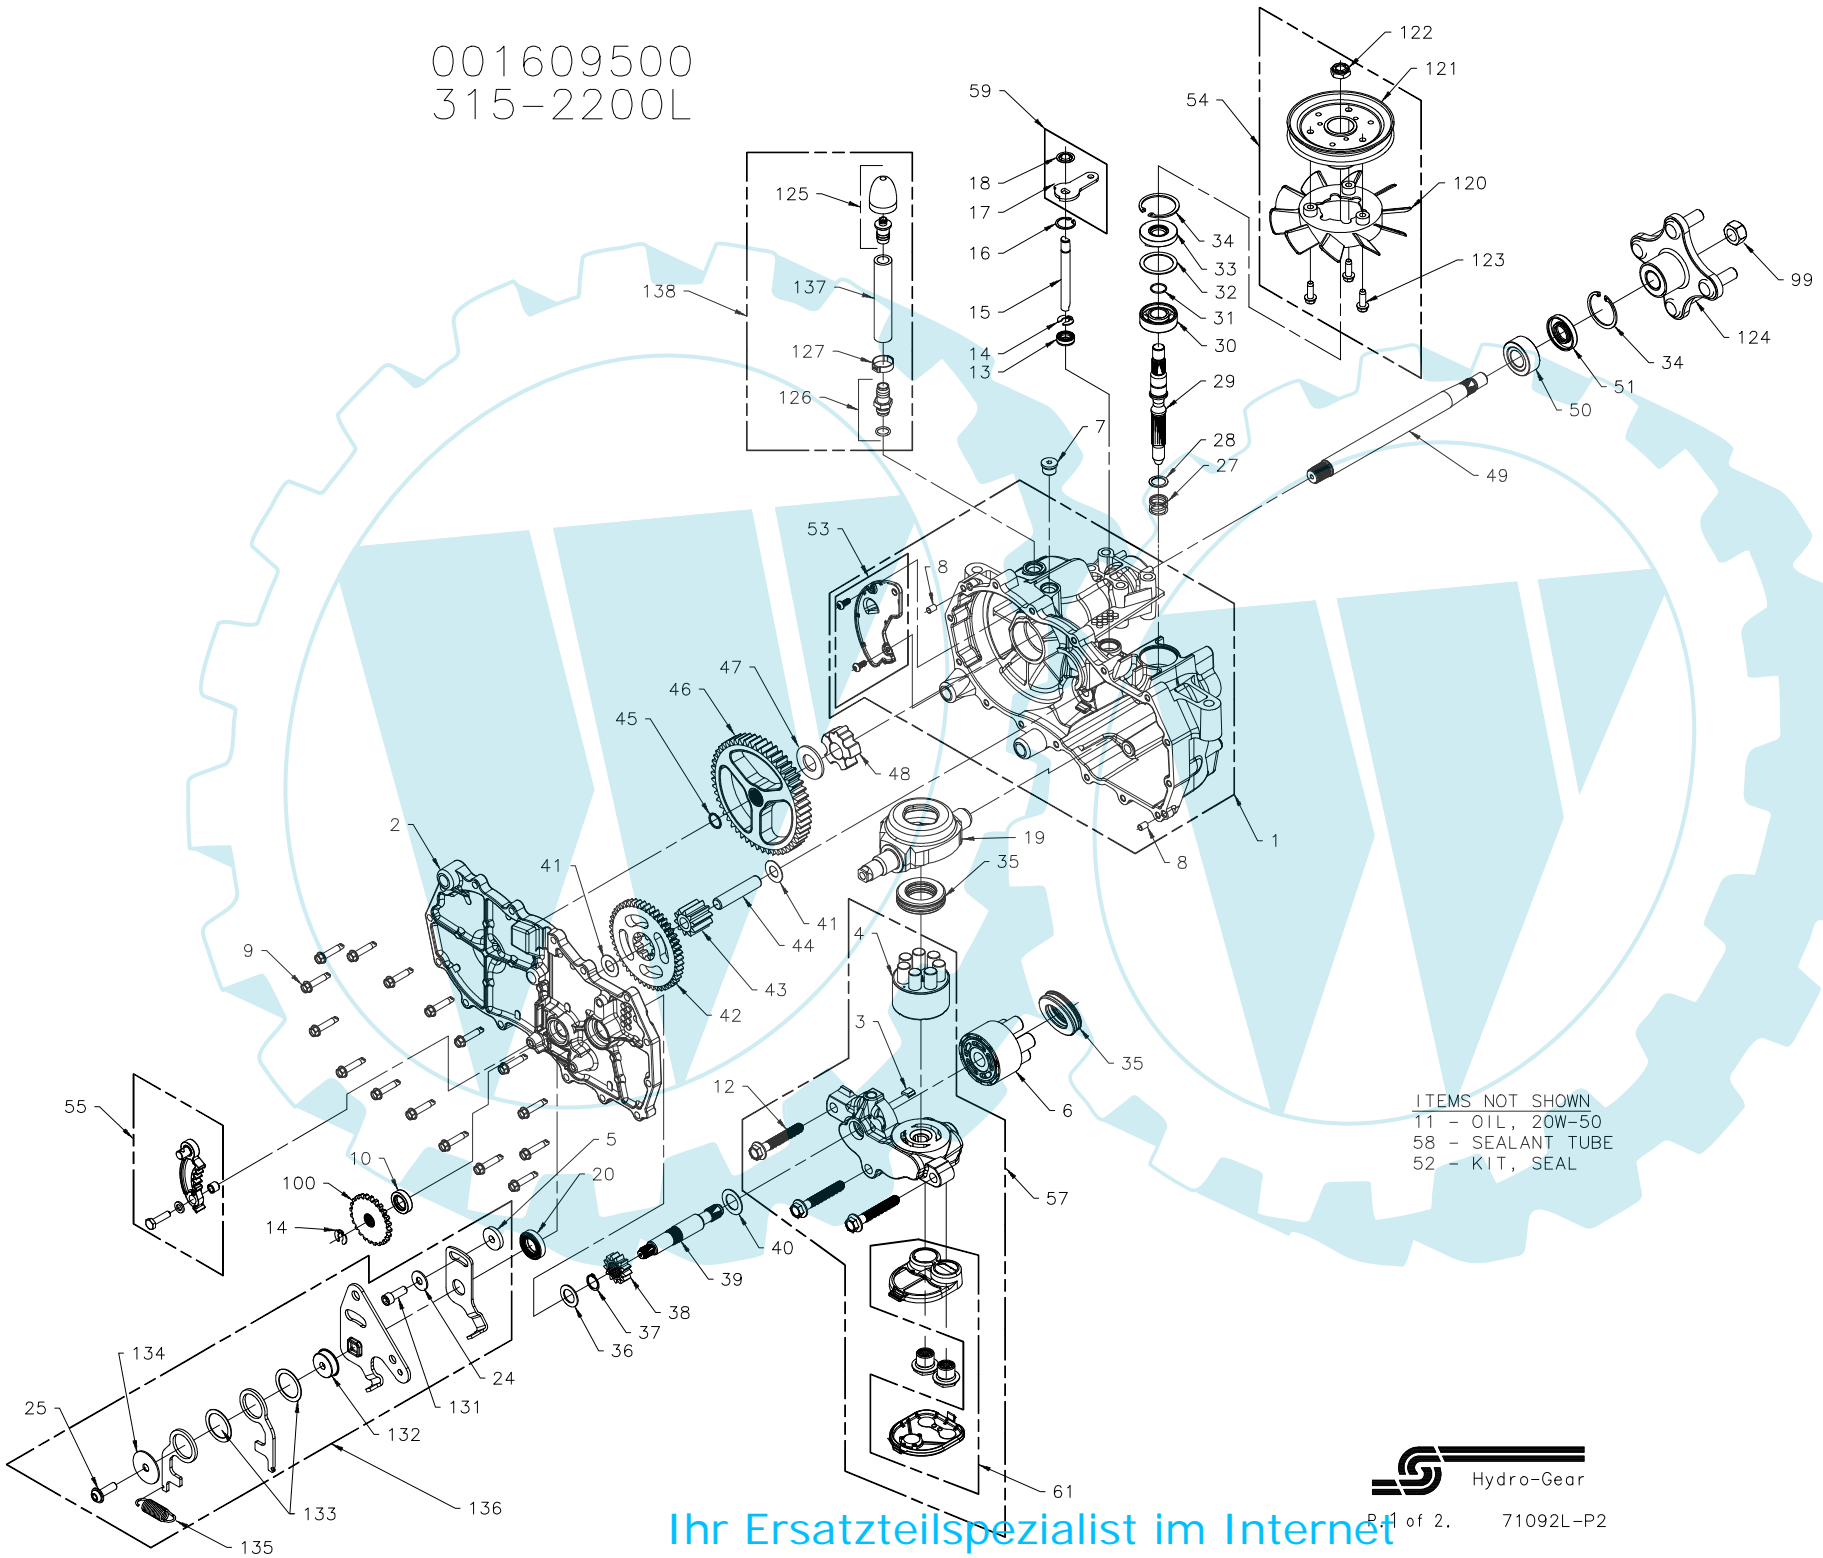

001609500
315-2200L

ITEMS NOT SHOWN
11 - OIL, 20W-50
58 - SEALANT TUBE
52 - KIT, SEAL

001609500
315-2200L

ITEM	PART #	QTY	DESCRIPTION
1	71030L	1	ASSEMBLY, MAIN HOUSING-LH
			HOUSING, MAIN LH-MACHINED
			BUSHING, .865 X .985 X .790
			PLATE, EXPANSION LH
			SCREW, 10-32 X 1/2 (SELF-TAPPING)
			PIN, STANDARD, HEADLESS
			SEALANT TUBE, 10.3 oz
			SEAL, LIP .375 X .75 X .25
2	71031L	1	ASSEMBLY, SIDE-LH
			HOUSING, SIDE LH-MACHINED
			BUSHING, .624 X .719 X .562
			BUSHING, .865 X .985 X .790
			SEAL, LIP .625 X 1.000 X .250
			SEAL, LIP 18 X 32 X 7
3	51448	1	PLATE, BYPASS
4	70723	1	ASSEMBLY, BLOCK-7P10CC PUMP
			BLOCK, CYLINDER
			PISTON
			SPRING, COMPRESSION
			WASHER, THRUST
5	51949	1	SPACER .320 X 1.005
6	70331	1	ASSEMBLY, BLOCK-5P10CC MOTOR
			BLOCK, CYLINDER
			PISTON
			SPRING, COMPRESSION
			WASHER, THRUST
7	9005110-5600	1	PLUG, SAE #6
8	9004800-2506	2	PIN, STANDARD, HEADLESS
9	51190	16	HFHCS 1/4-20 X 1.25 (SELF-TAPPING)
10	70719	1	KIT, BRAKE SEAL
11		56 oz.	OIL, 20W-50
12	50016	3	BOLT, HEX FLANGE 3/8-24 X 2.5
13	51626	1	SEAL, LIP .375 X .75 X .25
14	51628	2	RING, RETAINING .375 EXT
15	51625	1	ROD, BYPASS
16	51627	1	RING, RETAINING .750 INT
17	51629	1	ARM, BYPASS
18	51630	1	RING, RETAINING .375 EXT (PUSHNUT)
19	51048	1	SWASHPLATE, TRUNNION, MACHINED
20	51140	1	SEAL, LIP 18 X 32 X 7
24	44130	1	WASHER, FLAT 11/32 ID X 7/8 OD X 1/16
25	51812	1	TWHCS 5/16-24 X 1.0
27	2003014	1	SPRING-HELICAL COMPRESSION
28	2003017	1	WASHER .591 X .787 X .040
29	51062	1	SHAFT, INPUT
30	50315	1	BEARING, BALL 17MM ID X 40MM OD X 12MM
31	2000022	1	RING, RETAINING WIRE .561 ID
32	50951	1	SPACER
33	51161	1	SEAL, LIP 17 X 40 X 7
34	50329	2	RING, RETAINING
35	50551	2	BEARING, THRUST 30 X 52 X 13
36	44371	1	WASHER, FLAT 5/8 ID X 1.0 OD X .05
37	44145	1	RING, RETAINING
38	51130	1	GEAR, PINION, 13T
39	51632	1	SHAFT, MOTOR
40	51069	1	WASHER, MOTOR SHAFT .71 ID X 1.16 OD X .04
41	50132	2	WASHER, HT .5 ID X 1.0 OD X .032