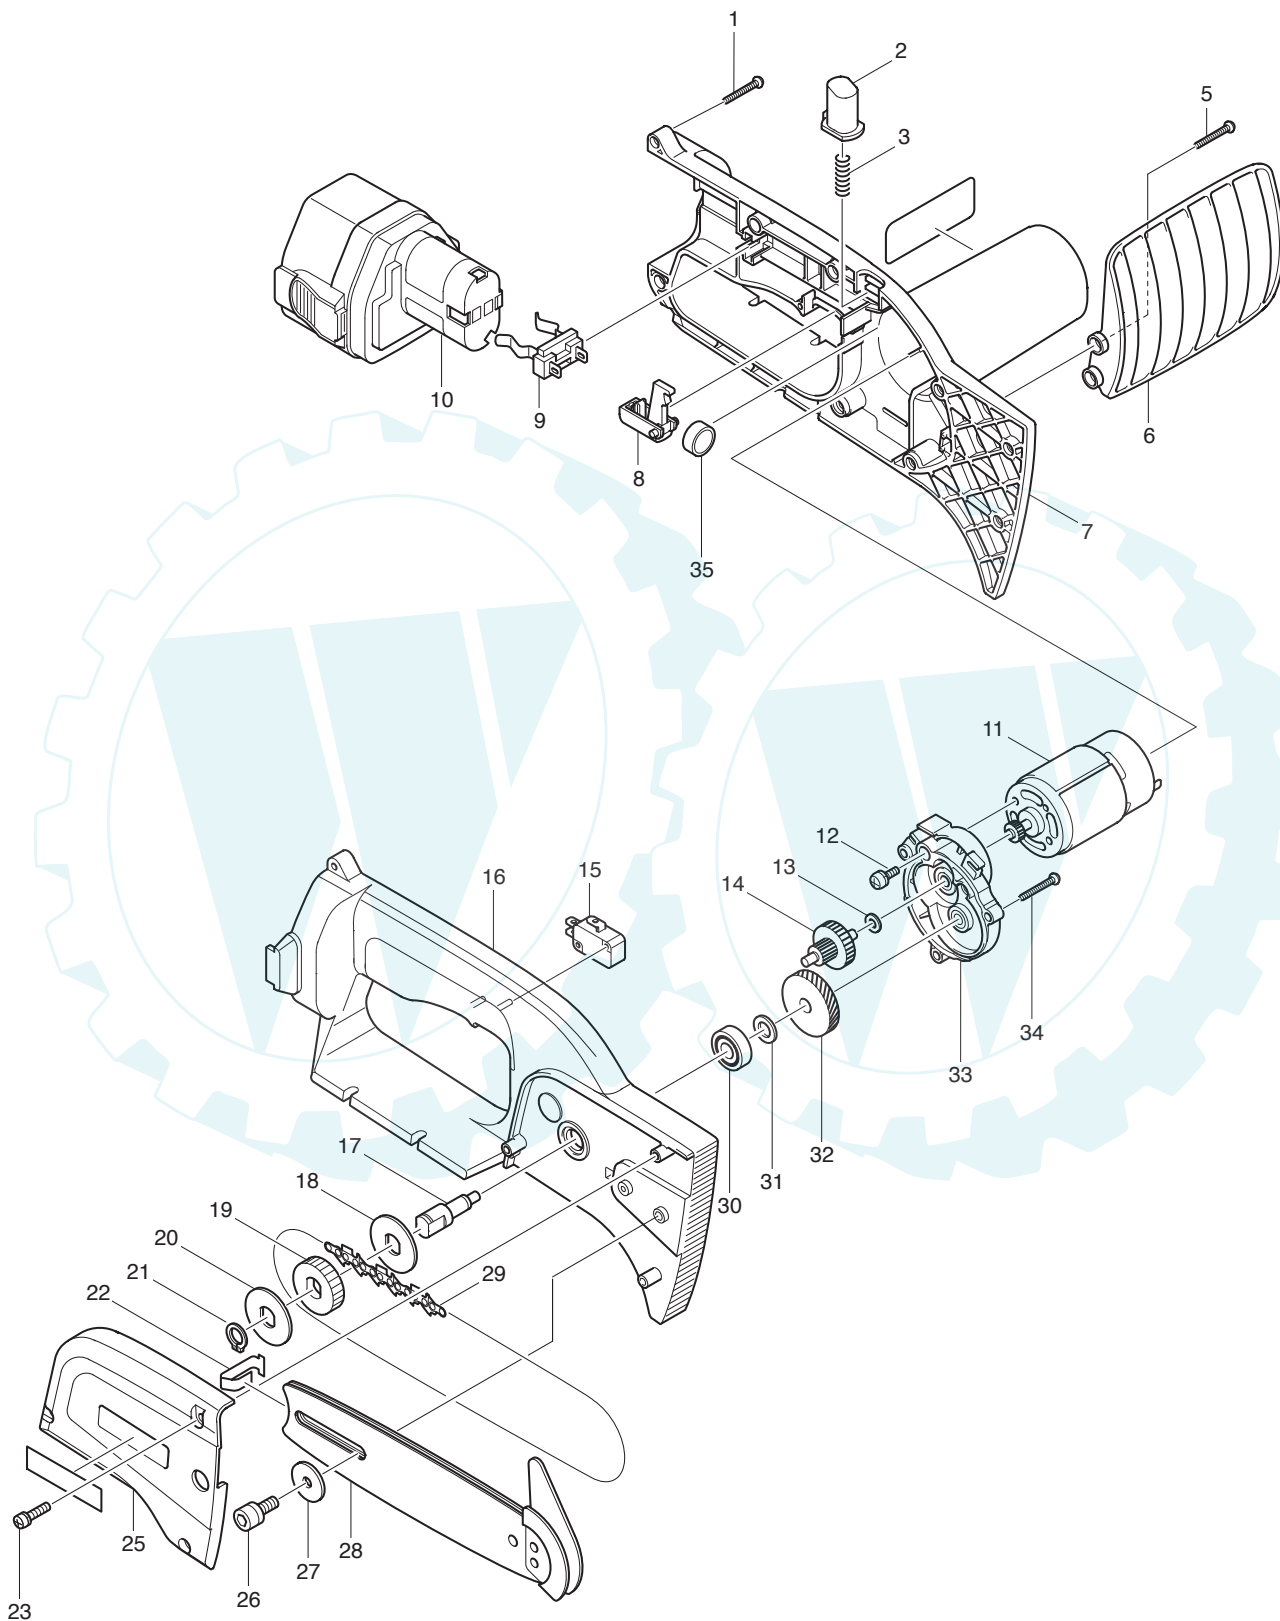

2006-03

AS-1212 LG

IMPORTANT! - To assure product SAFETY and RELIABILITY, repairs, maintenance or adjustments should be performed by DOLMAR Service Centers, or other qualified service organisations. Always use DOLMAR replacement parts.

DOLMAR

A member of the *Makita* Group

995 700 270 (GB)

MH-2556		Index	DOLMAR 
---------	--	-------	--

1

Housing, motor, battery, gear, guide bar, accessories

	Key to symbols
⇒ 1999999 2000000 ⇒ 2003.04 ⇒ TI 2003/07 Acc. = { m Corr.	Production to serial number New part from serial number New part from Year / Month See Technical Information Year / No. Accessories (not included in the delivery inventory) No standard execution, may be used Contains item number Sold by the meter Error correction
	Specifications subject to change without notice