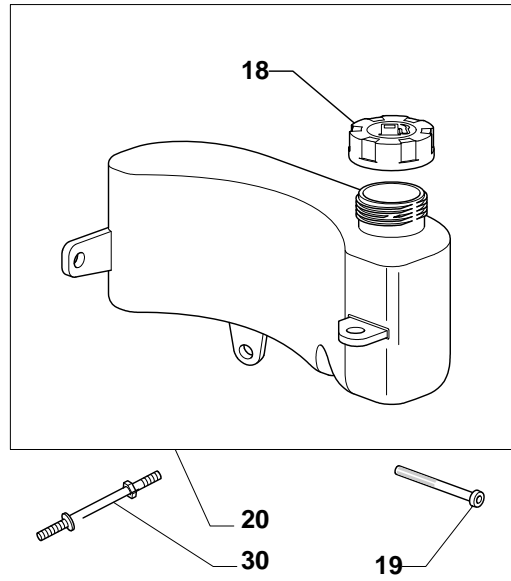

GGP ENGINE TECHNOLOGY

WBE0701 - 160 cc

Model Year 2010

Pos.	Part no.	Q.ty	Description	Remarks
B	118550248/0	1	Gasket Carburettor Assy	
A	118550389/0	1	Kit Repair	
1	118550276/0	1	Starter Assy	
A1	118550388/0	1	Kit Repair, Carburettor	
2	118550336/0	1	Nut	
3	118550335/0	1	Starter Cup	
4	118550254/0	1	Flywheel Fan	
5	118550253/0	1	Flywheel Ass.Y	
6	118550301/0	1	Stud Bolt	
7	118550255/0	1	Elettronic Coil	
9	118550274/0	1	Starter Handle	
10	118550275/0	1	Starter Pawl Set	
11	118550258/1	1	Air Cleaner Assy	
12	118550378/0	1	Gasket Assy	
13	118550376/0	1	Flywheel Brake/Stop Switch Assy	
14	118550302/0	2	Stud Bolt	
15	118550340/0	1	Fuel Pipe	
16	118550259/0	1	Remote Control Assy	
17	118550298/0	2	Stud Bolt	
18	118550339/0	1	Fuel Cap	
19	118550314/0	1	Fuel Filter	
20	118550316/0	1	Tank	
21	118550257/0	1	Air Filter	
21A	118550396/0	1	Air Cleaner Cover	
22	118550337/0	1	Casing Clamp	
23	118550338/0	1	Screw	
24	118550397/0	1	Governor Link	
25	118550260/0	1	Spring	
26	118550266/0	1	Arm Governor Assy	
27	118550263/0	1	Spring	
28	118550264/0	1	Choke Control Rod	
29	118550251/0	1	Carburettor	
30	118550315/0	1	Stud Bolt	