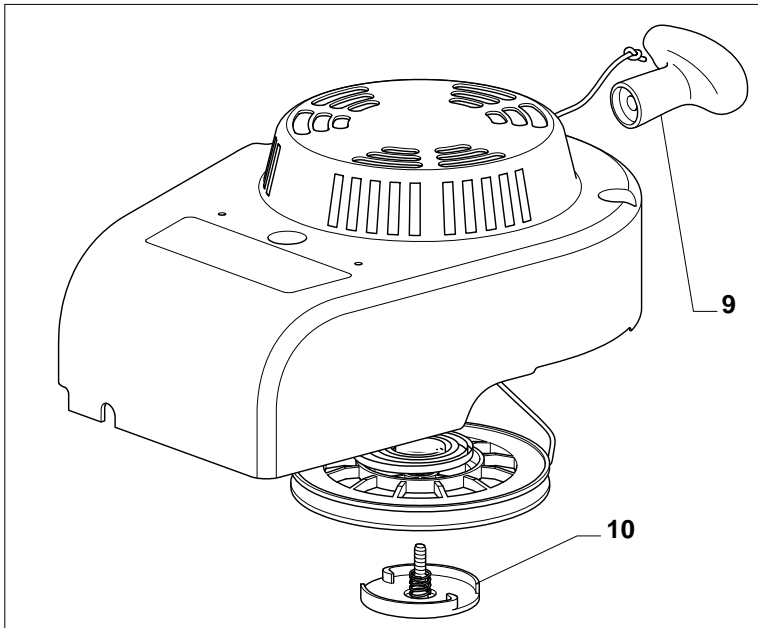

GGP ENGINE TECHNOLOGY

WBE0701 - 160 cc

Model Year 2010

Pos.	Part no.	Q.ty	Description	Remarks
B	118550248/0	1	Gasket Carburettor Assy	
A	118550389/0	1	Kit Repair	
1	118550276/0	1	Starter Assy	
A1	118550388/0	1	Kit Repair, Carburettor	
2	118550336/0	1	Nut	
3	118550335/0	1	Starter Cup	
4	118550254/0	1	Flywheel Fan	
5	118550253/0	1	Flywheel Ass.Y	
6	118550301/0	1	Stud Bolt	
7	118550255/0	1	Elettronic Coil	
9	118550274/0	1	Starter Handle	
10	118550275/0	1	Starter Pawl Set	
11	118550258/1	1	Air Cleaner Assy	
12	118550378/0	1	Gasket Assy	
13	118550376/0	1	Flywheel Brake/Stop Switch Assy	
14	118550302/0	2	Stud Bolt	
15	118550340/0	1	Fuel Pipe	
16	118550259/0	1	Remote Control Assy	
17	118550298/0	2	Stud Bolt	
18	118550339/0	1	Fuel Cap	
19	118550314/0	1	Fuel Filter	
20	118550316/0	1	Tank	
21	118550257/0	1	Air Filter	
21A	118550396/0	1	Air Cleaner Cover	
22	118550337/0	1	Casing Clamp	
23	118550338/0	1	Screw	
24	118550397/0	1	Governor Link	
25	118550260/0	1	Spring	
26	118550266/0	1	Arm Governor Assy	
27	118550263/0	1	Spring	
28	118550264/0	1	Choke Control Rod	
29	118550251/0	1	Carburettor	
30	118550315/0	1	Stud Bolt	