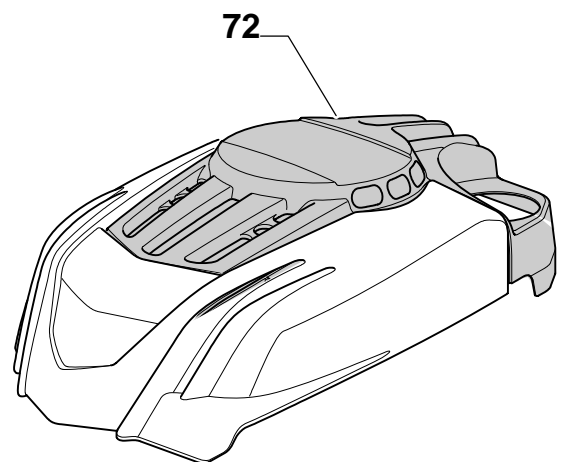

GPP ENGINE TECHNOLOGY

WBE0701 - 160 cc
Model Year 2010

Pos.	Part no.	Q.ty	Description	Remarks
60	22055452/0	1	Cover Wm45	
61	22055450/0	1	Cover Rm45	
62	22055439/0	1	Cover Om45	
63	322055463/1	1	Cover	
71	381002068/0	1	Cover	
72	381002067/0	1	Cover	
100	118550408/0	1	Engine Assembled