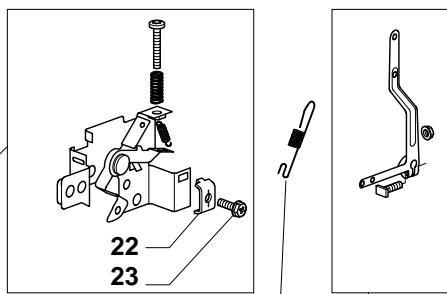

GGP ENGINE TECHNOLOGY

WBE0701 - 160 cc

Model Year 2010

Pos.	Part no.	Q.ty	Description	Remarks
B	118550248/0	1	Gasket Carburettor Assy	
A	118550389/0	1	Kit Repair	
1	118550276/0	1	Starter Assy	
A1	118550388/0	1	Kit Repair, Carburettor	
2	118550336/0	1	Nut	
3	118550335/0	1	Starter Cup	
4	118550254/0	1	Flywheel Fan	
5	118550253/0	1	Flywheel Ass.Y	
6	118550301/0	1	Stud Bolt	
7	118550255/0	1	Elettronic Coil	
9	118550274/0	1	Starter Handle	
10	118550275/0	1	Starter Pawl Set	
11	118550258/1	1	Air Cleaner Assy	
12	118550378/0	1	Gasket Assy	
13	118550376/0	1	Flywheel Brake/Stop Switch Assy	
14	118550302/0	2	Stud Bolt	
15	118550340/0	1	Fuel Pipe	
16	118550259/0	1	Remote Control Assy	
17	118550298/0	2	Stud Bolt	
18	118550339/0	1	Fuel Cap	
19	118550314/0	1	Fuel Filter	
20	118550316/0	1	Tank	
21	118550257/0	1	Air Filter	
21A	118550396/0	1	Air Cleaner Cover	
22	118550337/0	1	Casing Clamp	
23	118550338/0	1	Screw	
24	118550397/0	1	Governor Link	
25	118550260/0	1	Spring	
26	118550266/0	1	Arm Governor Assy	
27	118550263/0	1	Spring	
28	118550264/0	1	Choke Control Rod	
29	118550251/0	1	Carburettor	
30	118550315/0	1	Stud Bolt