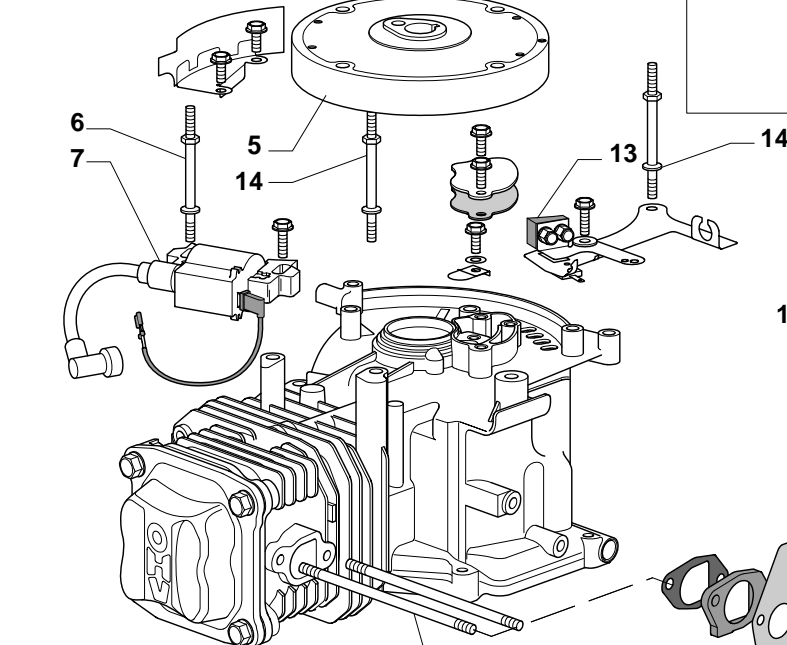

GGP ENGINE TECHNOLOGY

WBE0701 - 160 cc

Model Year 2010

Pos.	Part no.	Q.ty	Description	Remarks
B	118550248/0	1	Gasket Carburettor Assy	
A	118550389/0	1	Kit Repair	
1	118550276/0	1	Starter Assy	
A1	118550388/0	1	Kit Repair, Carburettor	
2	118550336/0	1	Nut	
3	118550335/0	1	Starter Cup	
4	118550254/0	1	Flywheel Fan	
5	118550253/0	1	Flywheel Ass.Y	
6	118550301/0	1	Stud Bolt	
7	118550255/0	1	Elettronic Coil	
9	118550274/0	1	Starter Handle	
10	118550275/0	1	Starter Pawl Set	
11	118550258/1	1	Air Cleaner Assy	
12	118550378/0	1	Gasket Assy	
13	118550376/0	1	Flywheel Brake/Stop Switch Assy	
14	118550302/0	2	Stud Bolt	
15	118550340/0	1	Fuel Pipe	
16	118550259/0	1	Remote Control Assy	
17	118550298/0	2	Stud Bolt	
18	118550339/0	1	Fuel Cap	
19	118550314/0	1	Fuel Filter	
20	118550316/0	1	Tank	
21	118550257/0	1	Air Filter	
21A	118550396/0	1	Air Cleaner Cover	
22	118550337/0	1	Casing Clamp	
23	118550338/0	1	Screw	
24	118550397/0	1	Governor Link	
25	118550260/0	1	Spring	
26	118550266/0	1	Arm Governor Assy	
27	118550263/0	1	Spring	
28	118550264/0	1	Choke Control Rod	
29	118550251/0	1	Carburettor	
30	118550315/0	1	Stud Bolt	