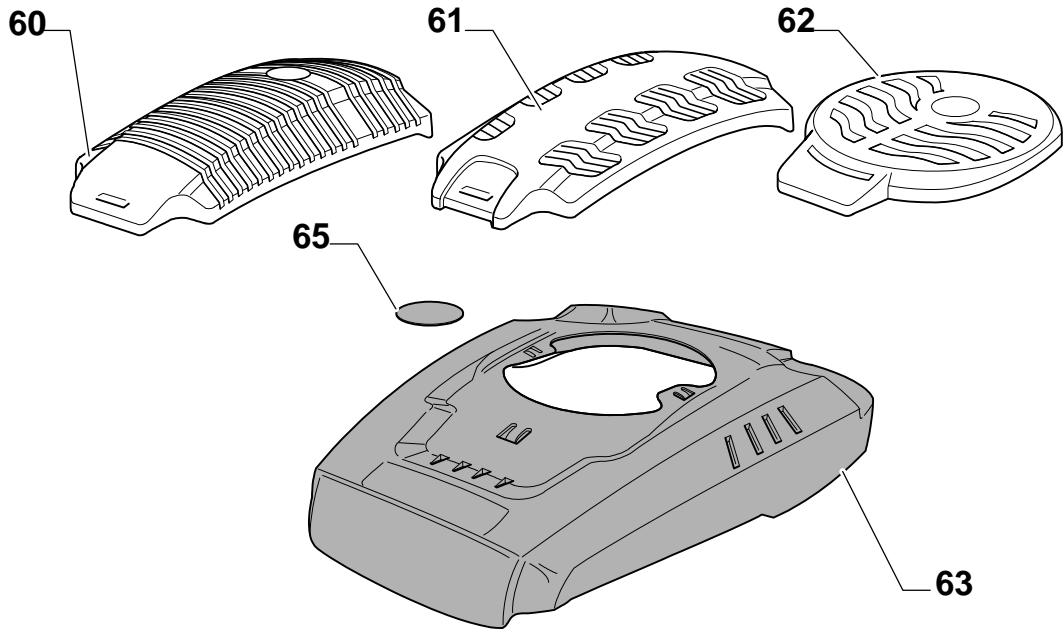

GPP ENGINE TECHNOLOGY

WBE0701 - 160 cc
Model Year 2010

Pos.	Part no.	Q.ty	Description	Remarks
60	22055452/0	1	Cover Wm45	
61	22055450/0	1	Cover Rm45	
62	22055439/0	1	Cover Om45	
63	322055463/1	1	Cover	
71	381002068/0	1	Cover	
72	381002067/0	1	Cover	
100	118550408/0	1	Engine Assembled