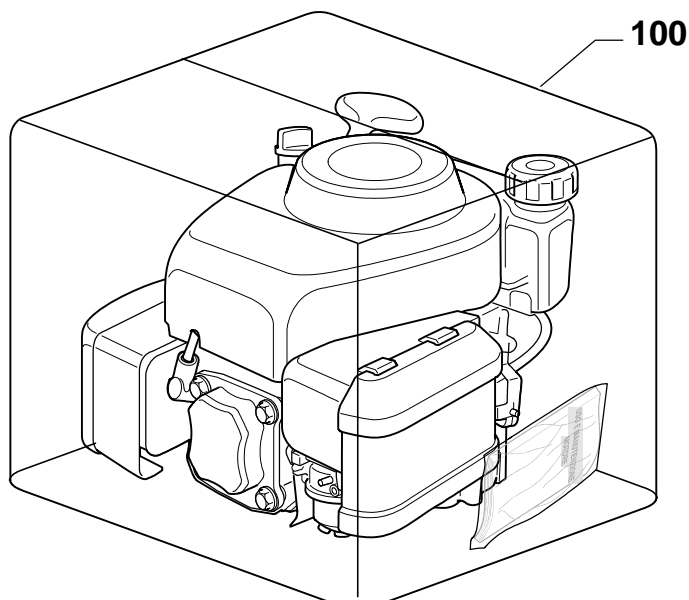

GPP ENGINE TECHNOLOGY

WBE0701 - 160 cc
Model Year 2010

Pos.	Part no.	Q.ty	Description	Remarks
60	22055452/0	1	Cover Wm45	
61	22055450/0	1	Cover Rm45	
62	22055439/0	1	Cover Om45	
63	322055463/1	1	Cover	
71	381002068/0	1	Cover	
72	381002067/0	1	Cover	
100	118550408/0	1	Engine Assembled