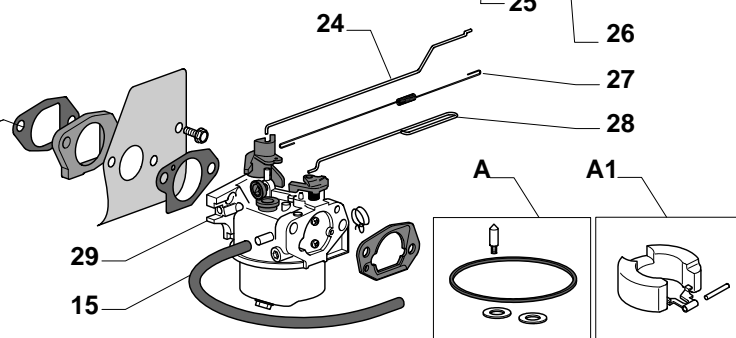

GGP ENGINE TECHNOLOGY

WBE0701 - 160 cc

Model Year 2010

Pos.	Part no.	Q.ty	Description	Remarks
B	118550248/0	1	Gasket Carburettor Assy	
A	118550389/0	1	Kit Repair	
1	118550276/0	1	Starter Assy	
A1	118550388/0	1	Kit Repair, Carburettor	
2	118550336/0	1	Nut	
3	118550335/0	1	Starter Cup	
4	118550254/0	1	Flywheel Fan	
5	118550253/0	1	Flywheel Ass.Y	
6	118550301/0	1	Stud Bolt	
7	118550255/0	1	Elettronic Coil	
9	118550274/0	1	Starter Handle	
10	118550275/0	1	Starter Pawl Set	
11	118550258/1	1	Air Cleaner Assy	
12	118550378/0	1	Gasket Assy	
13	118550376/0	1	Flywheel Brake/Stop Switch Assy	
14	118550302/0	2	Stud Bolt	
15	118550340/0	1	Fuel Pipe	
16	118550259/0	1	Remote Control Assy	
17	118550298/0	2	Stud Bolt	
18	118550339/0	1	Fuel Cap	
19	118550314/0	1	Fuel Filter	
20	118550316/0	1	Tank	
21	118550257/0	1	Air Filter	
21A	118550396/0	1	Air Cleaner Cover	
22	118550337/0	1	Casing Clamp	
23	118550338/0	1	Screw	
24	118550397/0	1	Governor Link	
25	118550260/0	1	Spring	
26	118550266/0	1	Arm Governor Assy	
27	118550263/0	1	Spring	
28	118550264/0	1	Choke Control Rod	
29	118550251/0	1	Carburettor	
30	118550315/0	1	Stud Bolt