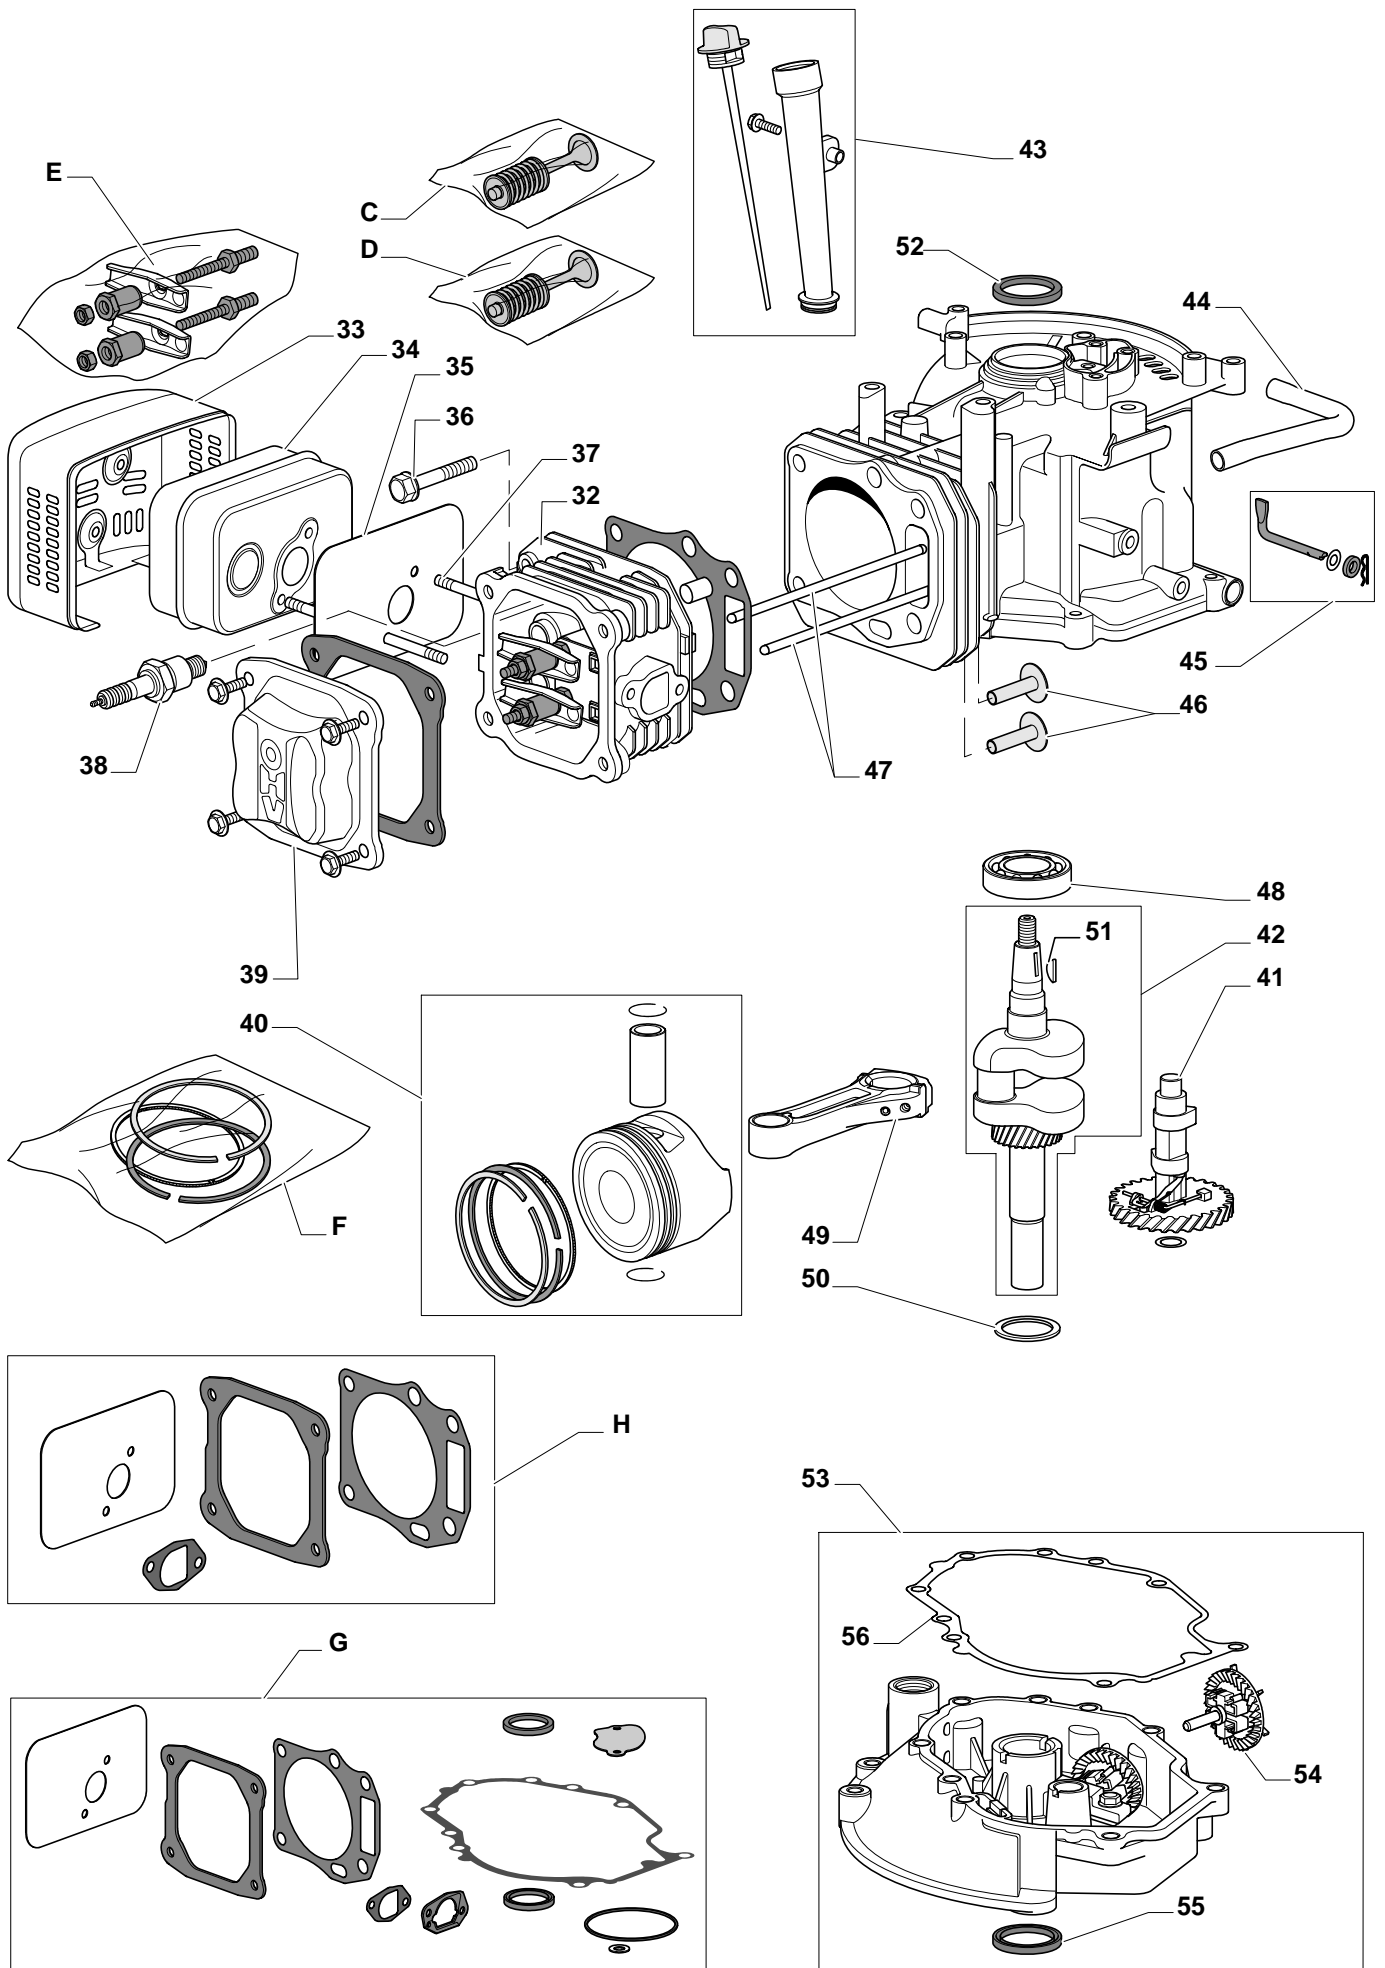

GGP ENGINE TECHNOLOGY

WBE0701 - 160 cc

Model Year 2010

Pos.	Part no.	Q.ty	Description	Remarks
B	118550248/0	1	Gasket Carburettor Assy	
A	118550389/0	1	Kit Repair	
1	118550276/0	1	Starter Assy	
A1	118550388/0	1	Kit Repair, Carburettor	
2	118550336/0	1	Nut	
3	118550335/0	1	Starter Cup	
4	118550254/0	1	Flywheel Fan	
5	118550253/0	1	Flywheel Ass.Y	
6	118550301/0	1	Stud Bolt	
7	118550255/0	1	Elettronic Coil	
9	118550274/0	1	Starter Handle	
10	118550275/0	1	Starter Pawl Set	
11	118550258/1	1	Air Cleaner Assy	
12	118550378/0	1	Gasket Assy	
13	118550376/0	1	Flywheel Brake/Stop Switch Assy	
14	118550302/0	2	Stud Bolt	
15	118550340/0	1	Fuel Pipe	
16	118550259/0	1	Remote Control Assy	
17	118550298/0	2	Stud Bolt	
18	118550339/0	1	Fuel Cap	
19	118550314/0	1	Fuel Filter	
20	118550316/0	1	Tank	
21	118550257/0	1	Air Filter	
21A	118550396/0	1	Air Cleaner Cover	
22	118550337/0	1	Casing Clamp	
23	118550338/0	1	Screw	
24	118550397/0	1	Governor Link	
25	118550260/0	1	Spring	
26	118550266/0	1	Arm Governor Assy	
27	118550263/0	1	Spring	
28	118550264/0	1	Choke Control Rod	
29	118550251/0	1	Carburettor	
30	118550315/0	1	Stud Bolt	