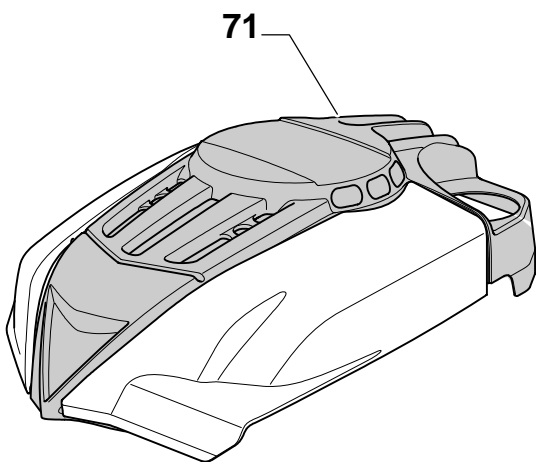

GPP ENGINE TECHNOLOGY

WBE0701 - 160 cc
Model Year 2010

Pos.	Part no.	Q.ty	Description	Remarks
60	22055452/0	1	Cover Wm45	
61	22055450/0	1	Cover Rm45	
62	22055439/0	1	Cover Om45	
63	322055463/1	1	Cover	
71	381002068/0	1	Cover	
72	381002067/0	1	Cover	
100	118550408/0	1	Engine Assembled