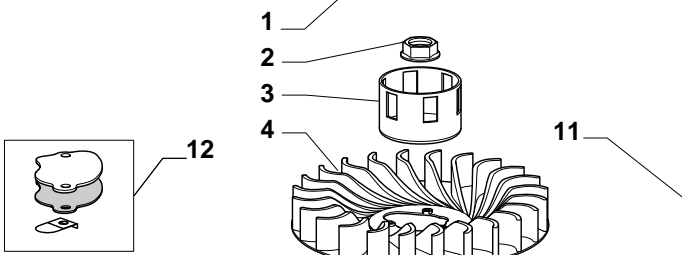

GGP ENGINE TECHNOLOGY

WBE0701 - 160 cc

Model Year 2010

Pos.	Part no.	Q.ty	Description	Remarks
B	118550248/0	1	Gasket Carburettor Assy	
A	118550389/0	1	Kit Repair	
1	118550276/0	1	Starter Assy	
A1	118550388/0	1	Kit Repair, Carburettor	
2	118550336/0	1	Nut	
3	118550335/0	1	Starter Cup	
4	118550254/0	1	Flywheel Fan	
5	118550253/0	1	Flywheel Ass.Y	
6	118550301/0	1	Stud Bolt	
7	118550255/0	1	Elettronic Coil	
9	118550274/0	1	Starter Handle	
10	118550275/0	1	Starter Pawl Set	
11	118550258/1	1	Air Cleaner Assy	
12	118550378/0	1	Gasket Assy	
13	118550376/0	1	Flywheel Brake/Stop Switch Assy	
14	118550302/0	2	Stud Bolt	
15	118550340/0	1	Fuel Pipe	
16	118550259/0	1	Remote Control Assy	
17	118550298/0	2	Stud Bolt	
18	118550339/0	1	Fuel Cap	
19	118550314/0	1	Fuel Filter	
20	118550316/0	1	Tank	
21	118550257/0	1	Air Filter	
21A	118550396/0	1	Air Cleaner Cover	
22	118550337/0	1	Casing Clamp	
23	118550338/0	1	Screw	
24	118550397/0	1	Governor Link	
25	118550260/0	1	Spring	
26	118550266/0	1	Arm Governor Assy	
27	118550263/0	1	Spring	
28	118550264/0	1	Choke Control Rod	
29	118550251/0	1	Carburettor	
30	118550315/0	1	Stud Bolt