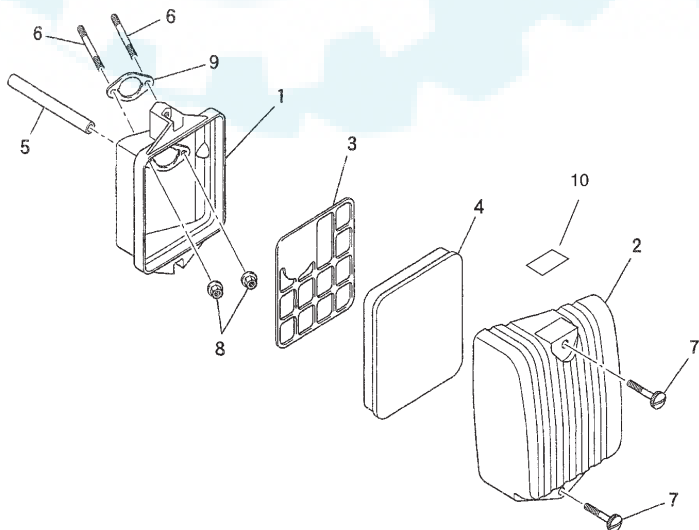

Item	Part #	Qty	Description
1	187492GS	1	HSNG, AIR CLNR
2	187494GS	1	CVR, AIR CLNR
3	187496GS	1	SPRT, AIR CLNR
4	187497GS	1	ELEMENT, AIR CLNR
5	187498GS	1	BRTHR, AIR CLNR
6	187500GS	2	STUD, AIR CLNR
7	187501GS	2	SCREW, AIR CLNR CVR
8	187503GS	2	NUT, AIR CLNR CVR
9	187504GS	1	GSKT, CARB
10	187576GS	1	DECAL, CHOKE