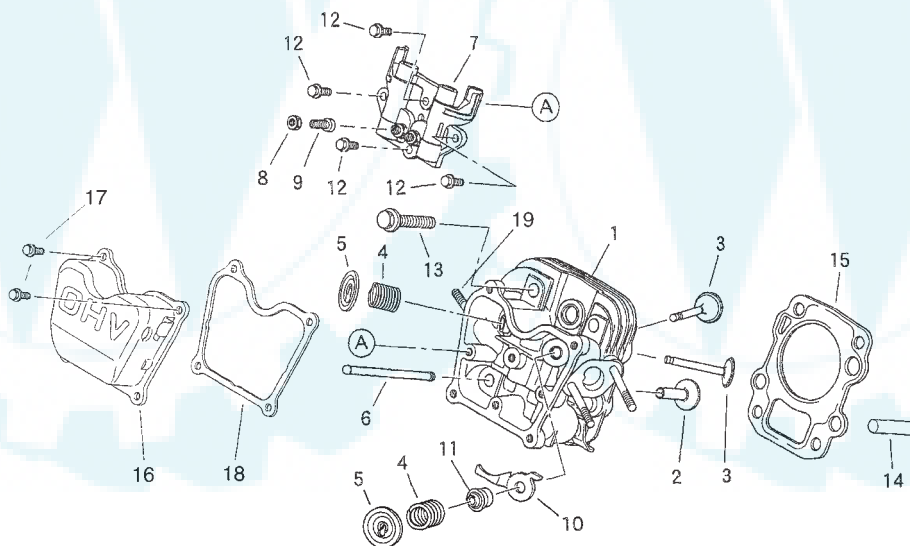

BSQ1000 Illustrated Parts List

EXPLODED VIEW AND PARTS LIST – ENGINE

Cylinder Block, Cylinder Head

Item	Part #	Qty	Description
1	187380GS	1	BLOCK, CYL
2	187386GS	1	ASSY, GOV, GEAR
3	187387GS	1	SLIDER, GOV
4	187391GS	1	SHFT, GOV
5	187393GS	2	PLUG, DRAIN
6	187394GS	2	SEAL, OIL
7	187395GS	1	BRG, BALL
8	187400GS	1	WSHR, CYLBLOCK
9	187402GS	2	GSKT, CYLBLOCK

Item	Part #	Qty	Description
1	187404GS	1	ASSY, CYL HEAD
2	187406GS	2	TPPT, CYL HEAD
3	187408GS	2	VLV, EXH
4	187410GS	2	SPRNG, VLV
5	187412GS	2	RTNR, VLV SPG
6	187414GS	2	ROD, PUSH
7	187416GS	1	ASSY, RCKR, ARM
8	187417GS	2	NUT, CYL HEAD
9	187418GS	2	SCRW, ADJST
10	187421GS	1	PLT, CYL HEAD

Item	Part #	Qty	Description
11	187422GS	1	SEAL, VLV STEM
12	187423GS	4	BOLT, FLNG
13	187426GS	4	BOLT, FLNG
14	187428GS	2	PIN, DWL
15	187429GS	1	GSKT, HEAD
16	187468GS	1	CVR, VALVE
17	187470GS	4	BOLT, VALVE CVR
18	187472GS	1	GSKT, VALVE CVR
19	187569GS	2	BOLT, STUD

BSQ1000 Illustrated Parts List

EXPLODED VIEW AND PARTS LIST – ENGINE

Crankcase Cover, Crankshaft/Camshaft

Item	Part #	Qty	Description
1	187394GS	2	SEAL, OIL
2	187473GS	1	CVR, CRANKCASE
3	187474GS	1	DIPSTICK, OIL
4	187475GS	1	O-RING, DIPSTICK
5	187477GS	1	BRG, PTO
6	187478GS	6	BOLT, CRANKCASE CVR
7	187428GS	2	PIN, DWL
8	187479GS	1	GSKT, CRANKCASE CVR