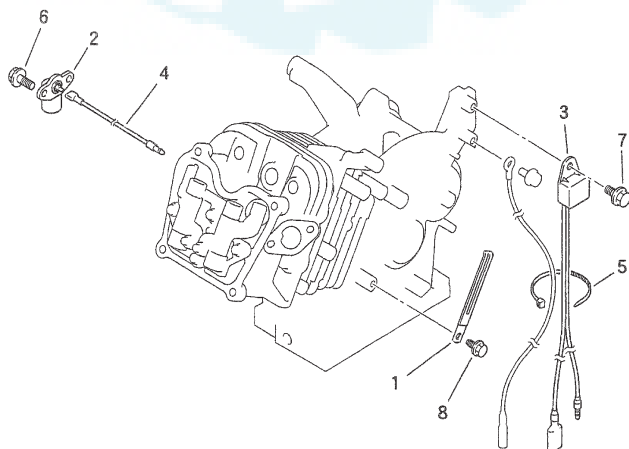

Item	Part #	Qty	Description
1	187563GS	1	CLAMP, OILSNSR
2	187564GS	1	SNSR, OIL
3	187565GS	1	UNIT, OILSNSR
4	187566GS	1	WIRE, LEAD
5	187567GS	1	BAND, OILSNSR
6	187470GS	2	BOLT, VALVE CVR
7	187524GS	1	BOLT, FAN CVR
8	187568GS	1	BOLT, FLNG