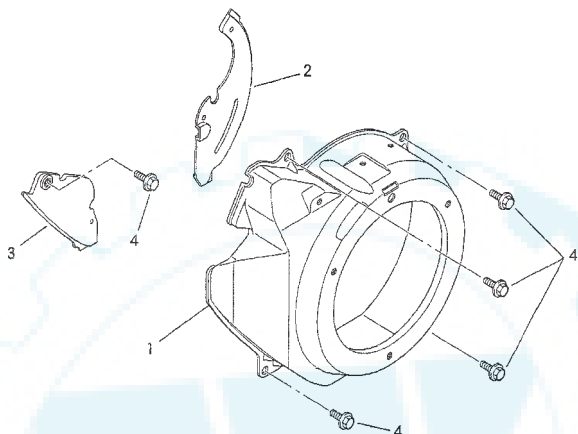

BSQ1000 Illustrated Parts List

EXPLODED VIEW AND PARTS LIST – ENGINE

Fan Cover, Recoil Starter, Oil Sensor

Item	Part #	Qty	Description
1	187521GS	1	CVR, FAN
2	187522GS	1	CVR, FAN
3	187523GS	1	CVR, FAN
4	187524GS	4	BOLT, FAN CVR