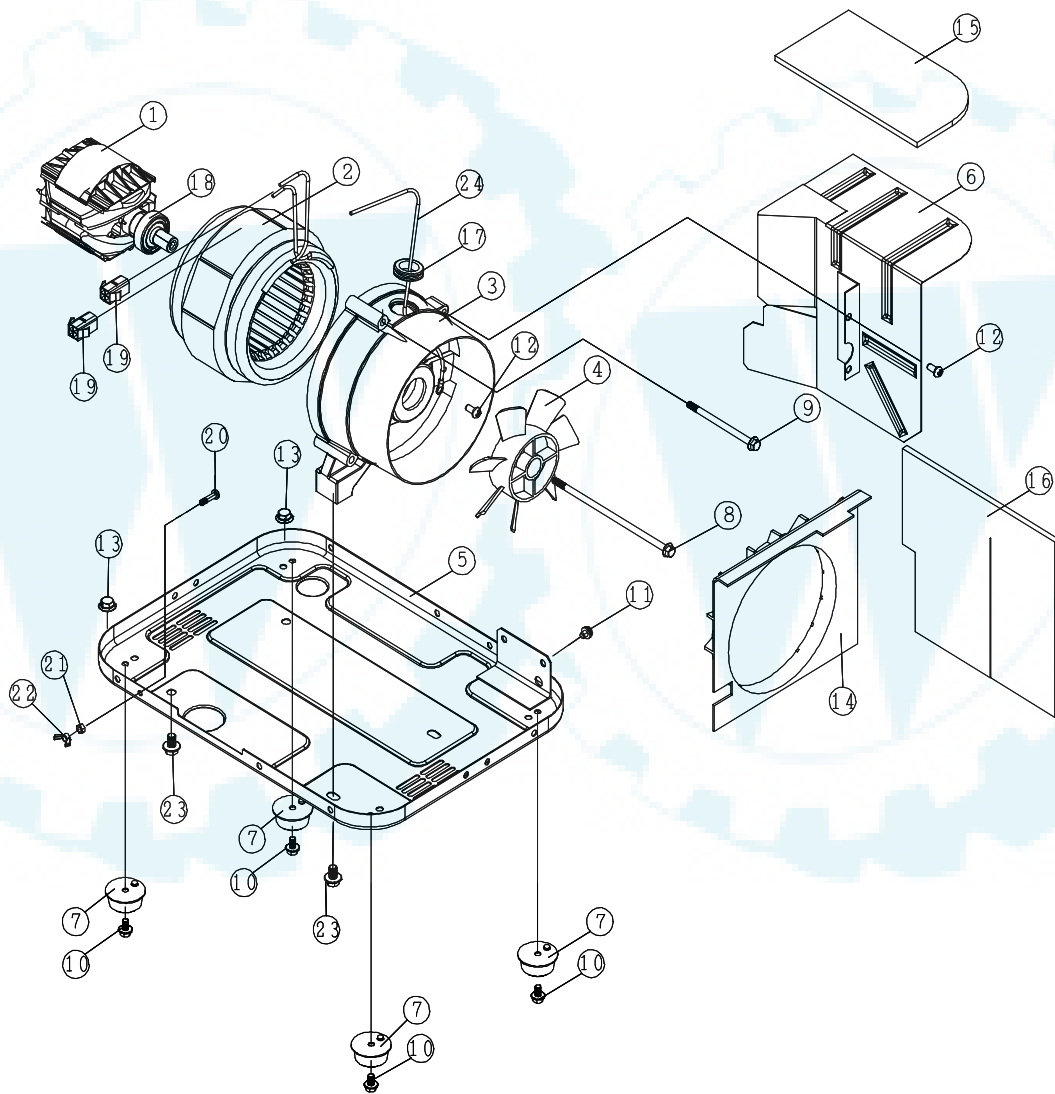

EXPLODED VIEW - MAIN UNIT

BSQ1000 Illustrated Parts List

PARTS LIST - MAIN UNIT

Item	Part #	Qty.	Description
0	187377GS	1	ENGINE GM82PN-801
1	102000GS	1	ROTOR ASSY
2	102001GS	1	STATOR ASSY
3	187381GS	1	BEARING CARRIER
4	187382GS	1	COOLING FAN
5	187383GS	1	GENERATOR BASE
6	187384GS	1	MUFFLER SHIELD
7	187385GS	4	VIBRATION MOUNT
8	187382GS	1	ROTOR BOLT (M6X160) WITH FLANGE
9	187389GS	3	STATOR BOLT (M6X90) WITH FLANGE
10	187390GS	4	BOLT , HEX HEAD (M6X10) WITH FLANGE
11	187392GS	2	SCREW, PAN HEAD (M6X10) WITH FLAT, LOCK
12	187399GS	3	SELF TAPPING SCREW (M6X12)
13	187401GS	2	NUT, HEX HEAD (M8X1.25) WITH FLANGE
14	187403GS	1	AIR DUCT
15	187405GS	1	HEAT SHIELD SPONGE #1
16	187407GS	1	HEAT SHIELD SPONGE #2
17	187409GS	1	BUSH, LEAD WIRE (G790B)
18	187411GS	1	BEARING
19	187413GS	2	CONNECTOR
20	187415GS	1	SCREW, PAN HEAD (M5X20)
21	187423GS	2	NUT, HEX HEAD (M5X0.8) WITH FLANGE
22	187424GS	2	NUT, WING (M5X0.8)
23	187427GS	4	BOLT, HEX HEAD (M8X12) WITH FLANGE
24	187430GS	1	LEAD WIRE ASSY GRAY

BSQ1000 Illustrated Parts List

EXPLODED VIEW AND PARTS LIST – ENGINE

Cylinder Block, Cylinder Head

Item	Part #	Qty	Description
1	187380GS	1	BLOCK, CYL
2	187386GS	1	ASSY, GOV, GEAR
3	187387GS	1	SLIDER, GOV
4	187391GS	1	SHFT, GOV
5	187393GS	2	PLUG, DRAIN
6	187394GS	2	SEAL, OIL
7	187395GS	1	BRG, BALL
8	187400GS	1	WSHR, CYLBLOCK
9	187402GS	2	GSKT, CYLBLOCK