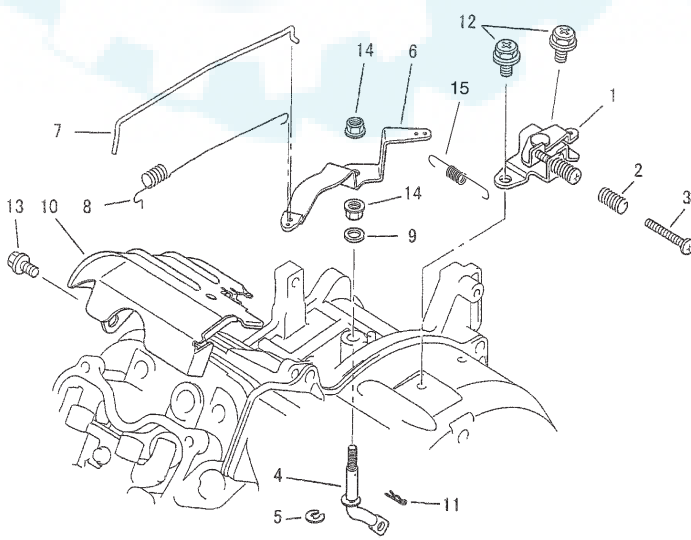

BSQ1000 Illustrated Parts List

EXPLODED VIEW AND PARTS LIST – ENGINE

Carburetor, Control/Linkages

Item	Part #	Qty	Description
1	187469GS	1	CARB, COMPLETE
2	187471GS	1	JET, MAIN
3	187476GS	1	SHFT, THROTTL
4	187480GS	1	VLV, NEEDLE
5	187482GS	1	CLIP, CARB
6	187483GS	1	PIN, CARB
7	187485GS	1	VLV, THRTTL
8	187491GS	3	HHCS, CARB
9	187493GS	1	VLV, CHOKE
10	187495GS	1	GSKT, CARB
11	187499GS	1	CHMBR, FLOAT
12	187502GS	1	SPRING, CARB
13	187509GS	1	HHCS, CARB
14	187511GS	1	GSKT, CARB
15	187525GS	1	BOLT, CARB
16	187536GS	1	FLOAT, CARB
17	187538GS	1	NZZL, MAIN, CARB
18	187542GS	1	HHCS, CARB
19	187502GS	1	SPRING, CARB
20	187547GS	1	ADJSTR, CARB
21	187548GS	1	LEVER, CHOKE
22	187549GS	1	JET, PILOT
23	187550GS	1	SPRING, CARB
24	187551GS	1	CAP, CARB
25	187552GS	2	PACKING, CARB
26	187553GS	1	SEAL, CARB
27	187554GS	1	SEAL, CARB
28	187556GS	1	INSLTR, CARB
29	187504GS	2	GSKT, CARB

Item	Part #	Qty	Description
1	187505GS	1	BRKT, SPEED CNTRL
2	187506GS	1	SPRING, SPEED CNTRL
3	187507GS	1	SCREW, SPEED CNTRL
4	187508GS	1	SHFT, GOV
5	187510GS	1	RING, SNAP, GOV ROD
6	187512GS	1	LEVER, GOV
7	187513GS	1	ROD, GOV
8	187514GS	1	SPRING, GOV LEVER
9	187515GS	1	WSHR, GOV LEVER
10	187516GS	1	CVR, TOP
11	187517GS	1	CLIP, GOV ROD
12	187518GS	1	BOLT, SPEED CNTRL BKT
13	187519GS	1	BOLT, TOP CVR
14	187520GS	2	NUT, GOV LEVER
15	187570GS	1	SPRING, GOV