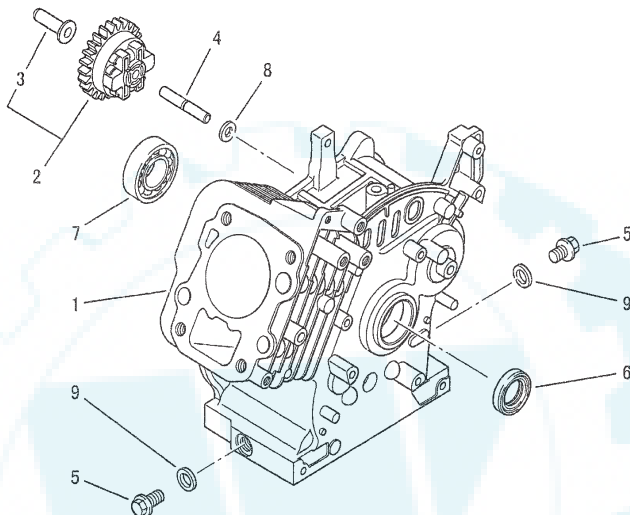

EXPLODED VIEW - MAIN UNIT

BSQ1000 Illustrated Parts List

PARTS LIST - MAIN UNIT

Item	Part #	Qty.	Description
0	187377GS	1	ENGINE GM82PN-801
1	102000GS	1	ROTOR ASSY
2	102001GS	1	STATOR ASSY
3	187381GS	1	BEARING CARRIER
4	187382GS	1	COOLING FAN
5	187383GS	1	GENERATOR BASE
6	187384GS	1	MUFFLER SHIELD
7	187385GS	4	VIBRATION MOUNT
8	187382GS	1	ROTOR BOLT (M6X160) WITH FLANGE
9	187389GS	3	STATOR BOLT (M6X90) WITH FLANGE
10	187390GS	4	BOLT , HEX HEAD (M6X10) WITH FLANGE
11	187392GS	2	SCREW, PAN HEAD (M6X10) WITH FLAT, LOCK
12	187399GS	3	SELF TAPPING SCREW (M6X12)
13	187401GS	2	NUT, HEX HEAD (M8X1.25) WITH FLANGE
14	187403GS	1	AIR DUCT
15	187405GS	1	HEAT SHIELD SPONGE #1
16	187407GS	1	HEAT SHIELD SPONGE #2
17	187409GS	1	BUSH, LEAD WIRE (G790B)
18	187411GS	1	BEARING
19	187413GS	2	CONNECTOR
20	187415GS	1	SCREW, PAN HEAD (M5X20)
21	187423GS	2	NUT, HEX HEAD (M5X0.8) WITH FLANGE
22	187424GS	2	NUT, WING (M5X0.8)
23	187427GS	4	BOLT, HEX HEAD (M8X12) WITH FLANGE
24	187430GS	1	LEAD WIRE ASSY GRAY

BSQ1000 Illustrated Parts List

EXPLODED VIEW AND PARTS LIST – ENGINE

Cylinder Block, Cylinder Head

Item	Part #	Qty	Description
1	187380GS	1	BLOCK, CYL
2	187386GS	1	ASSY, GOV, GEAR
3	187387GS	1	SLIDER, GOV
4	187391GS	1	SHFT, GOV
5	187393GS	2	PLUG, DRAIN
6	187394GS	2	SEAL, OIL
7	187395GS	1	BRG, BALL
8	187400GS	1	WSHR, CYLBLOCK
9	187402GS	2	GSKT, CYLBLOCK