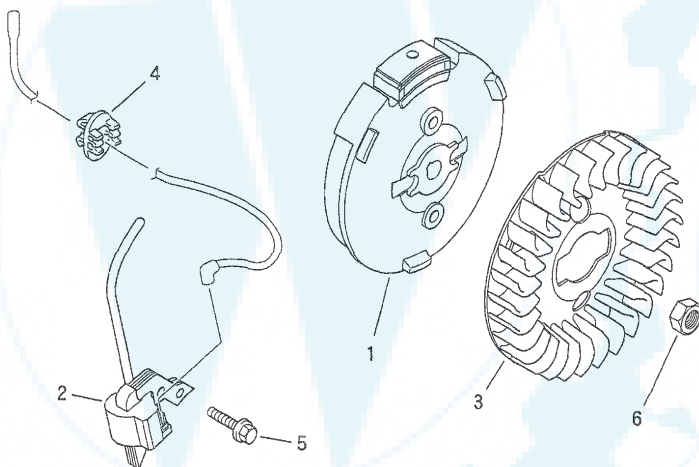

BSQ1000 Illustrated Parts List

EXPLODED VIEW AND PARTS LIST – ENGINE

Piston/Rod, Magneto/Flywheel, Air Cleaner

Item	Part #	Qty	Description
1	187526GS	1	ROD, CNNCTNG, STD
1	187527GS	1	ROD, CNNCTNG, US.25
1	187528GS	1	ROD, CNNCTNG, US.50
2	187529GS	2	BOLT, CNNCTNG ROD
3	187530GS	1	ASSY, PSTN, STD
3	187531GS	1	ASSY, PSTN, OS.25
3	187532GS	1	ASSY, PSTN, OS.50
4	187533GS	1	PIN, PISTON
5	187534GS	1	SET, RING, PSTN, STD
5	187535GS	1	SET, RING, PSTN, OS.25
5	187537GS	1	SET, RING, PSTN, OS.50
6	187539GS	2	CLIP, SPRING, PSTN PIN