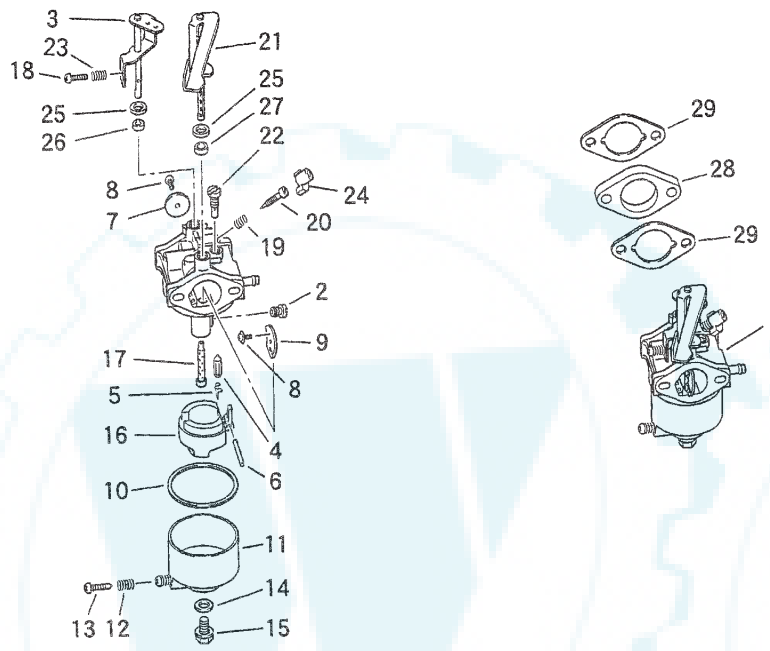

BSQ1000 Illustrated Parts List

EXPLODED VIEW AND PARTS LIST – ENGINE

Piston/Rod, Magneto/Flywheel, Air Cleaner

Item	Part #	Qty	Description
1	187526GS	1	ROD, CNNCTNG, STD
1	187527GS	1	ROD, CNNCTNG, US.25
1	187528GS	1	ROD, CNNCTNG, US.50
2	187529GS	2	BOLT, CNNCTNG ROD
3	187530GS	1	ASSY, PSTN, STD
3	187531GS	1	ASSY, PSTN, OS.25
3	187532GS	1	ASSY, PSTN, OS.50
4	187533GS	1	PIN, PISTON
5	187534GS	1	SET, RING, PSTN, STD
5	187535GS	1	SET, RING, PSTN, OS.25
5	187537GS	1	SET, RING, PSTN, OS.50
6	187539GS	2	CLIP, SPRING, PSTN PIN

Item	Part #	Qty	Description
1	187540GS	1	FLYWHL
2	187541GS	1	COIL, IGNITION
3	187543GS	1	FAN
4	187544GS	1	CLIP, MAGNETO
5	187545GS	2	BOLT, MAGNETO
6	187546GS	1	NUT

Item	Part #	Qty	Description
1	187492GS	1	HSNG, AIR CLNR
2	187494GS	1	CVR, AIR CLNR
3	187496GS	1	SPRT, AIR CLNR
4	187497GS	1	ELEMENT, AIR CLNR
5	187498GS	1	BRTHR, AIR CLNR
6	187500GS	2	STUD, AIR CLNR
7	187501GS	2	SCREW, AIR CLNR CVR
8	187503GS	2	NUT, AIR CLNR CVR
9	187504GS	1	GSKT, CARB
10	187576GS	1	DECAL, CHOKE

BSQ1000 Illustrated Parts List

EXPLODED VIEW AND PARTS LIST – ENGINE

Carburetor, Control/Linkages

Item	Part #	Qty	Description
1	187469GS	1	CARB, COMPLETE
2	187471GS	1	JET, MAIN
3	187476GS	1	SHFT, THROTTL
4	187480GS	1	VLV, NEEDLE
5	187482GS	1	CLIP, CARB
6	187483GS	1	PIN, CARB
7	187485GS	1	VLV, THRTTL
8	187491GS	3	HHCS, CARB
9	187493GS	1	VLV, CHOKE
10	187495GS	1	GSKT, CARB
11	187499GS	1	CHMBR, FLOAT
12	187502GS	1	SPRING, CARB
13	187509GS	1	HHCS, CARB
14	187511GS	1	GSKT, CARB
15	187525GS	1	BOLT, CARB
16	187536GS	1	FLOAT, CARB
17	187538GS	1	NZZL, MAIN, CARB
18	187542GS	1	HHCS, CARB
19	187502GS	1	SPRING, CARB
20	187547GS	1	ADJSTR, CARB
21	187548GS	1	LEVER, CHOKE
22	187549GS	1	JET, PILOT
23	187550GS	1	SPRING, CARB
24	187551GS	1	CAP, CARB
25	187552GS	2	PACKING, CARB
26	187553GS	1	SEAL, CARB
27	187554GS	1	SEAL, CARB
28	187556GS	1	INSLTR, CARB
29	187504GS	2	GSKT, CARB