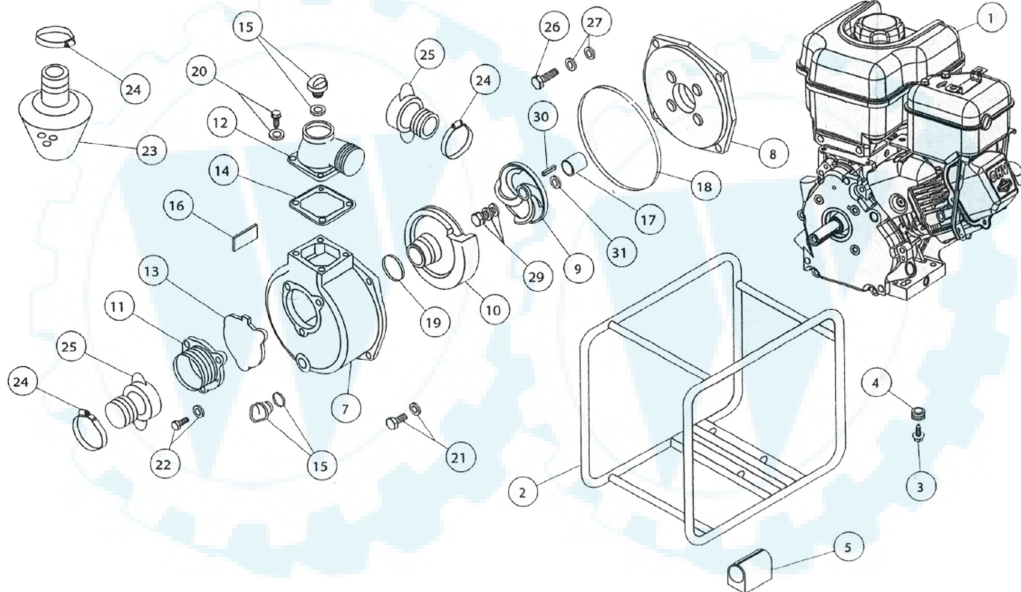

www.ersatzteil-service.de

www.ersatzteilplan.de

WP3-60 Parts List

Ihr Ersatzteilspezialist im Internet

WP2-55

Ref #	Description	Req.	Service #
1	Engine	1	NSP
2	Deluxe Frame/ Welded	1	NSP
7	Pump Housing	1	NSP
8	Flange Bracket	1	865087
9	Impeller	1	865090
10	Volute	1	865092
11	Inlet Flange (Suction)	1	865094
12	Output Flange (Delivery)	1	865098
13	Check Valve	1	965094
14	Output Flange Gasket	1	865098
15	Drain Plug	2	865096
16	Pump Name & Date Plate	1	NSP
17	Impeller Seal	1	865090
18	O-Ring Housing	1	NSP
19	O-Ring Volute	1	865092
23	Strainer	1	865100
24	Hose Clamp	3	865110
25	Coupling Set	2	865102
	Plug Wrench	1	NSP
	Kit Pump Overhaul	1	865114

WP3-60

Ref #	Description	Req.	Service #
1	Engine	1	NSP
2	Deluxe Frame/ Welded	1	NSP
7	Pump Housing	1	NSP
8	Flange Bracket	1	865088
9	Impeller	1	865091
10	Volute	1	865093
11	Inlet Flange (Suction)	1	865095
12	Output Flange (Delivery)	1	865099
13	Check Valve	1	865095
14	Output Flange Gasket	1	865099
15	Drain Plug	2	865097
16	Pump Name & Date Plate	1	NSP
17	Impeller Seal	1	865091
18	O-Ring Housing	1	NSP
19	O-Ring Volute	1	865093
23	Strainer	1	865101
24	Hose Clamp	3	865111
25	Coupling Set	2	865103
	Plug Wrench	1	NSP
	Kit Pump Overhaul	1	865115