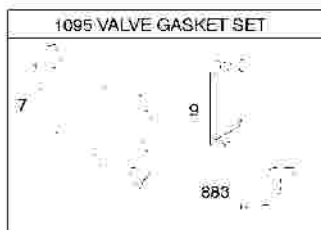

1319 WARNING LABEL

WARNING

- Read and follow Operating Instructions before running engine.
- Gasoline is flammable. Allow engine to cool at least 2 minutes before refueling.
- Engines emit carbon monoxide. DO NOT run in enclosed area.
- Muffler area temperature may exceed 150°F. Do not touch hot parts.

REQUIRED when replacing parts with warning labels affixed.