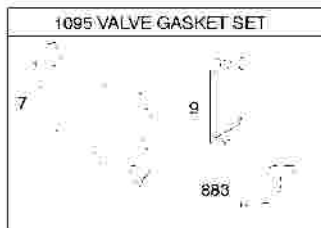

1319 WARNING LABEL

WARNING

- Read and follow Operating Instructions before running engine.
- Gasoline is flammable. Allow engine to cool at least 2 minutes before refueling.
- Engines emit carbon monoxide. DO NOT run in enclosed area.
- Muffler area temperature may exceed 150°F. Do not touch hot parts.

REQUIRED when replacing parts with warning labels affixed.