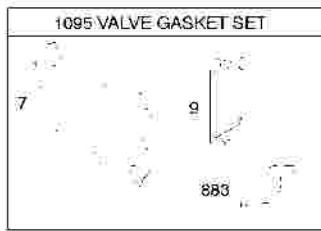

1319 WARNING LABEL

WARNING

- Read and follow Operating Instructions before running engine.
- Gasoline is flammable. Allow engine to cool at least 2 minutes before refueling.
- Engines emit carbon monoxide. **DO NOT** run in enclosed area.
- Muffler area temperature may exceed 150°F. Do not touch hot parts.

REQUIRED when replacing parts with warning labels affixed.