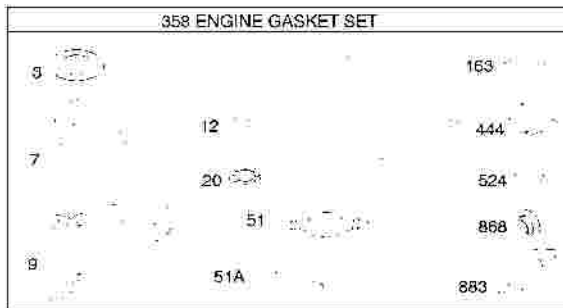

1319 WARNING LABEL

WARNING

- Read and follow Operating Instructions before running engine.
- Gasoline is flammable. Allow engine to cool at least 2 minutes before refueling.
- Engines emit carbon monoxide. DO NOT run in enclosed area.
- Muffler area temperature may exceed 150°F. Do not touch hot parts.

REQUIRED when replacing parts with warning labels affixed.

10