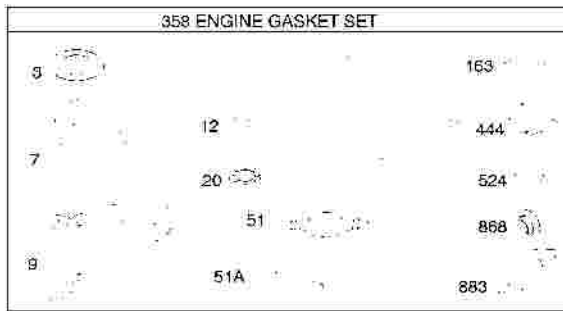

1319 WARNING LABEL

WARNING

- Read and follow Operating Instructions before running engine.
- Gasoline is flammable. Allow engine to cool at least 2 minutes before refueling.
- Engines emit carbon monoxide. **DO NOT** run in enclosed area.
- Muffler area temperature may exceed 150°F. Do not touch hot parts.

REQUIRED when replacing parts with warning labels affixed.

10