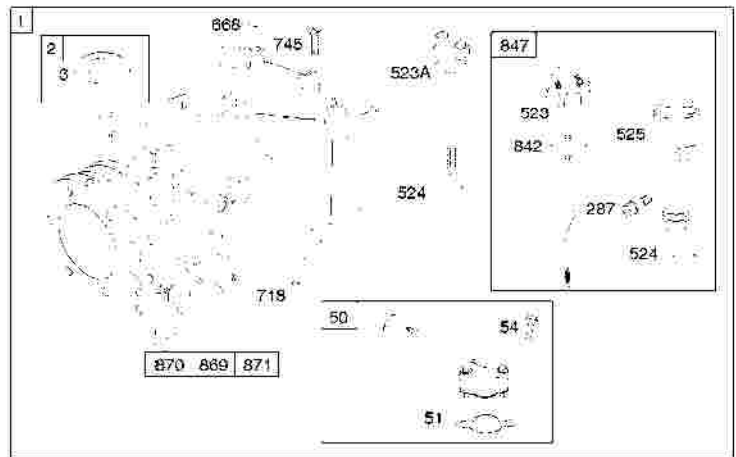

1319 WARNING LABEL

WARNING

- Read and follow Operating Instructions before running engine.
- Gasoline is flammable. Allow engine to cool at least 2 minutes before refueling.
- Engines emit carbon monoxide. **DO NOT** run in enclosed area.
- Muffler area temperature may exceed 150°F. Do not touch hot parts.

REQUIRED when replacing parts with warning labels affixed.

10