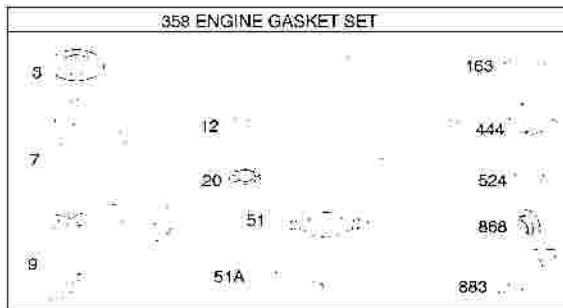

1319 WARNING LABEL

WARNING

- Read and follow Operating Instructions before running engine.
- Gasoline is flammable. Allow engine to cool at least 2 minutes before refueling.
- Engines emit carbon monoxide. DO NOT run in enclosed area.
- Muffler area temperature may exceed 150°F. Do not touch hot parts.

REQUIRED when replacing parts with warning labels affixed.