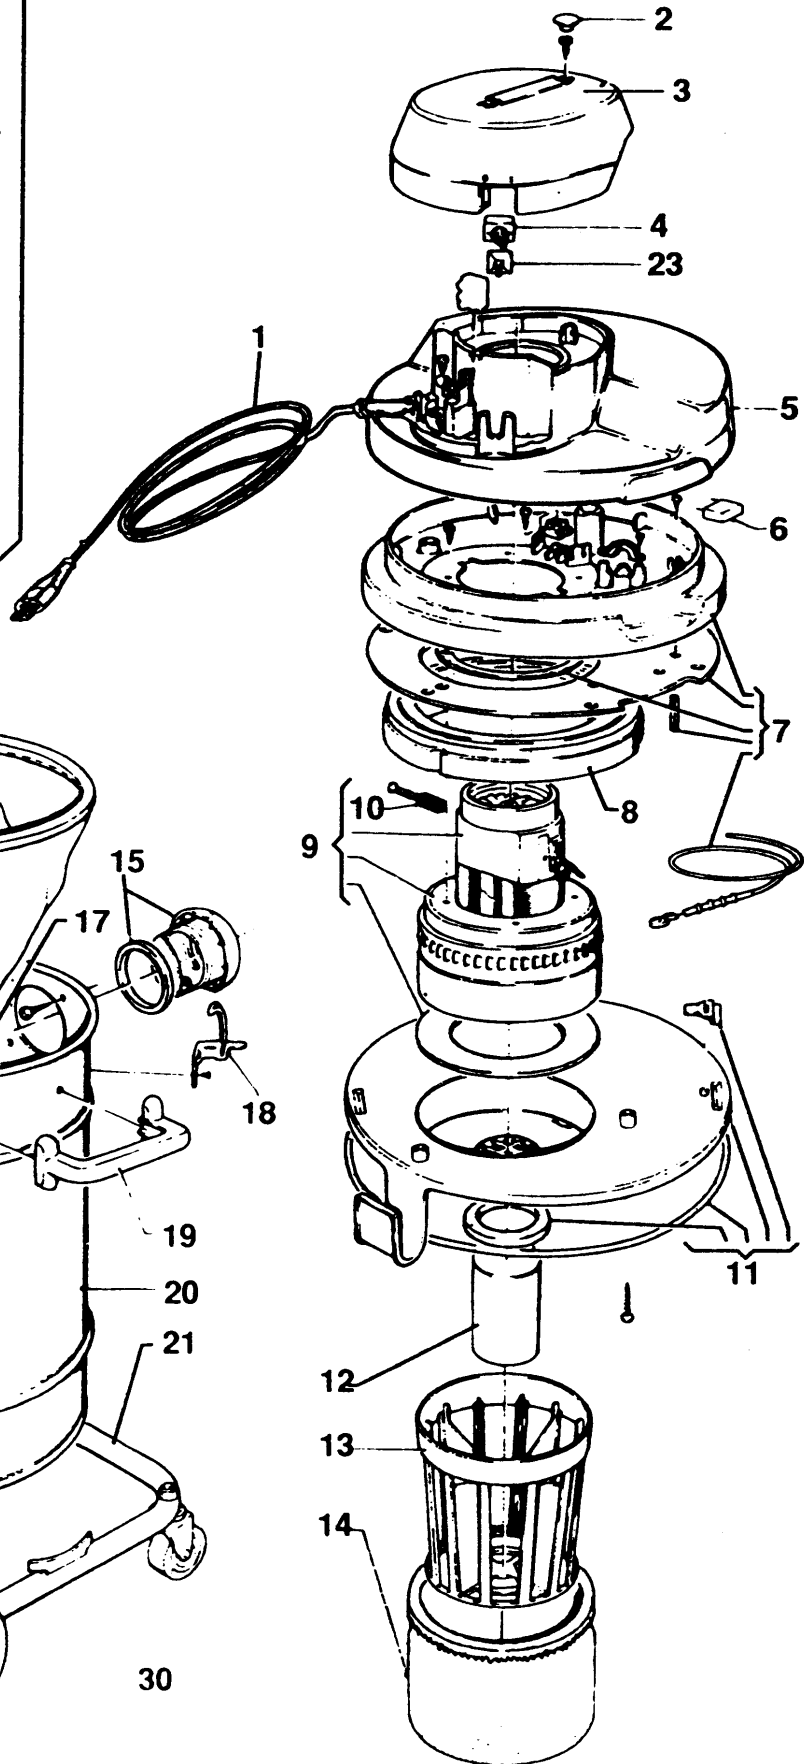

VACUUM EXTRACTOR

WD30-----A

TYPE 1

TYPE 1

Dia = 32mm

Dia = 36mm

Dia = 40mm

Dia = 64mm