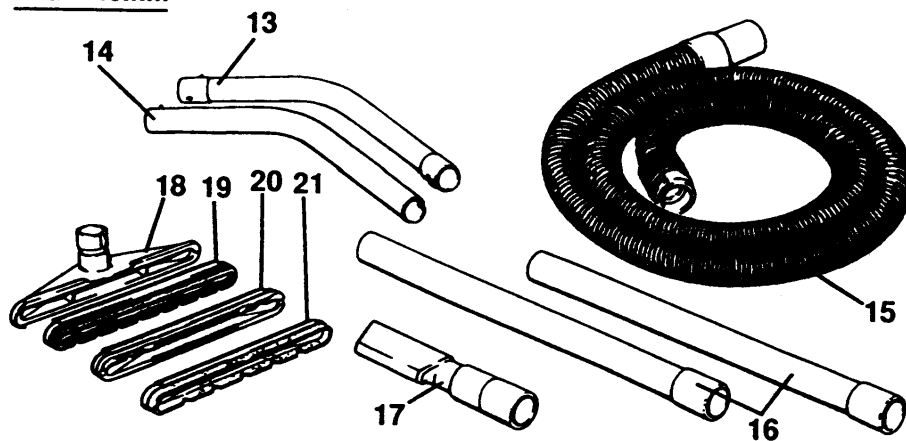

VACUUM EXTRACTOR

WD30-----A

TYPE 1

TYPE 1

Dia = 32mm

Dia = 36mm

Dia = 40mm

Dia = 64mm