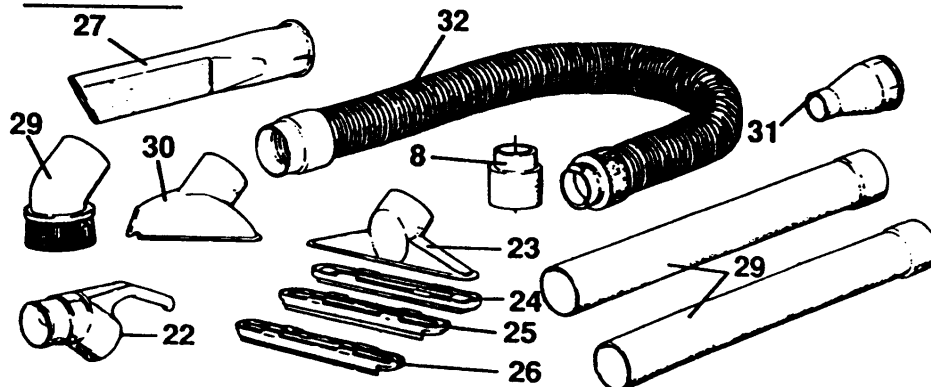

VACUUM EXTRACTOR

WD30-----A

TYPE 1

TYPE 1

Dia = 32mm

Dia = 36mm

Dia = 40mm

Dia = 64mm