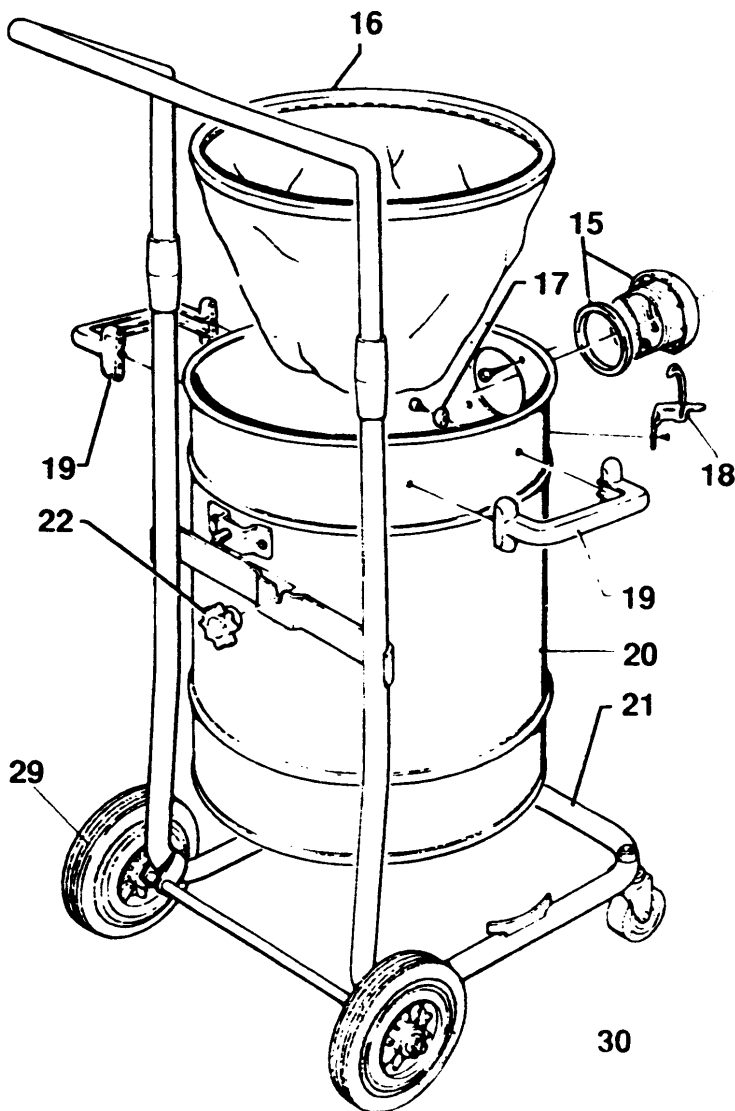

VACUUM EXTRACTOR

WD30-----A

TYPE 1

TYPE 1

Dia = 32mm

Dia = 36mm

Dia = 40mm

Dia = 64mm