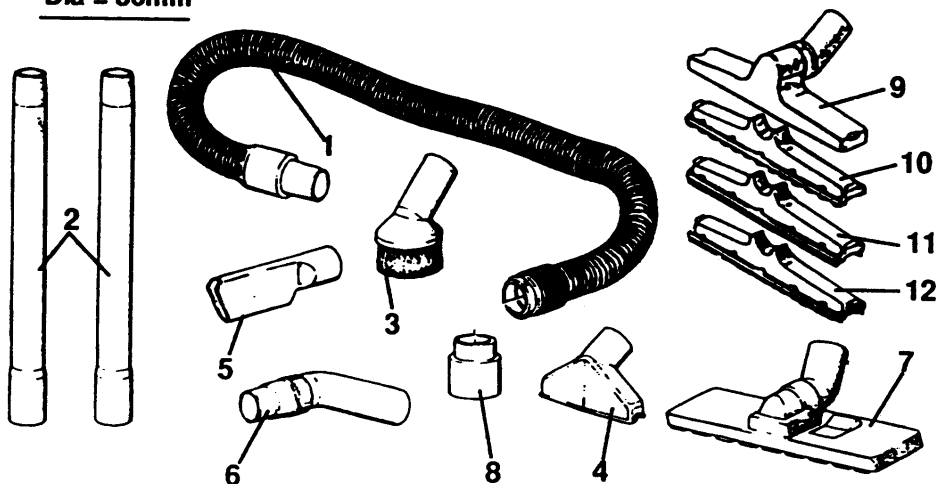

VACUUM EXTRACTOR

WD30-----A

TYPE 1

TYPE 1

Dia = 32mm

Dia = 36mm

Dia = 40mm

Dia = 64mm