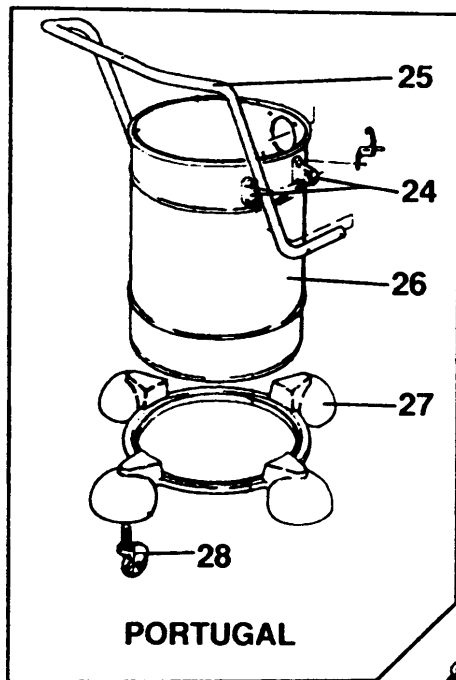

VACUUM EXTRACTOR

WD30-----A

TYPE 1

TYPE 1

Dia = 32mm

Dia = 36mm

Dia = 40mm

Dia = 64mm