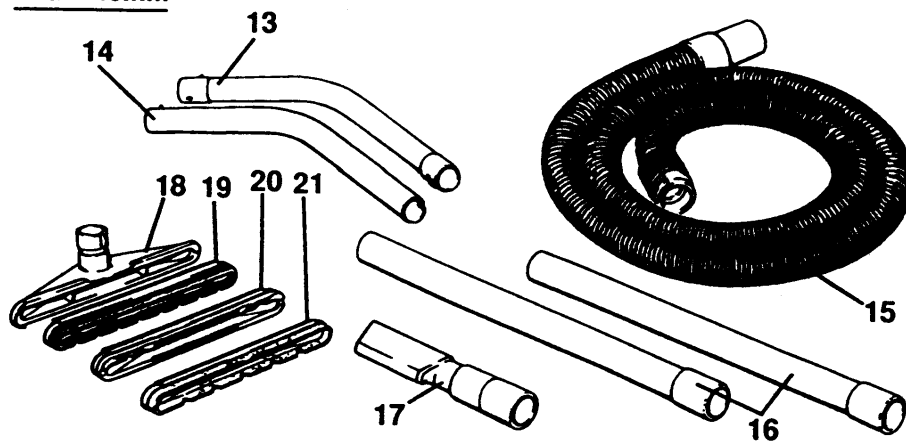

VACUUM CLEANER

WD65-----A

TYPE 1

Dia = 32mm

Dia = 36mm

Dia = 40mm

Dia = 64mm

VACUUM CLEANER