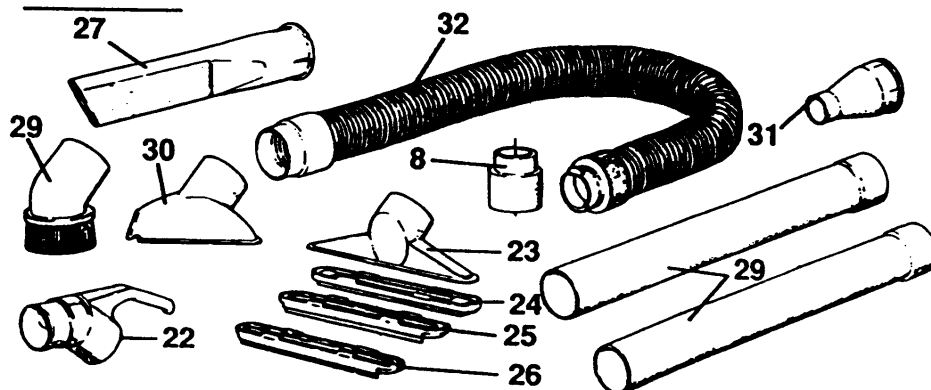

VACUUM CLEANER

WD65-----A

TYPE 1

Dia = 32mm

Dia = 36mm

Dia = 40mm

Dia = 64mm

VACUUM CLEANER