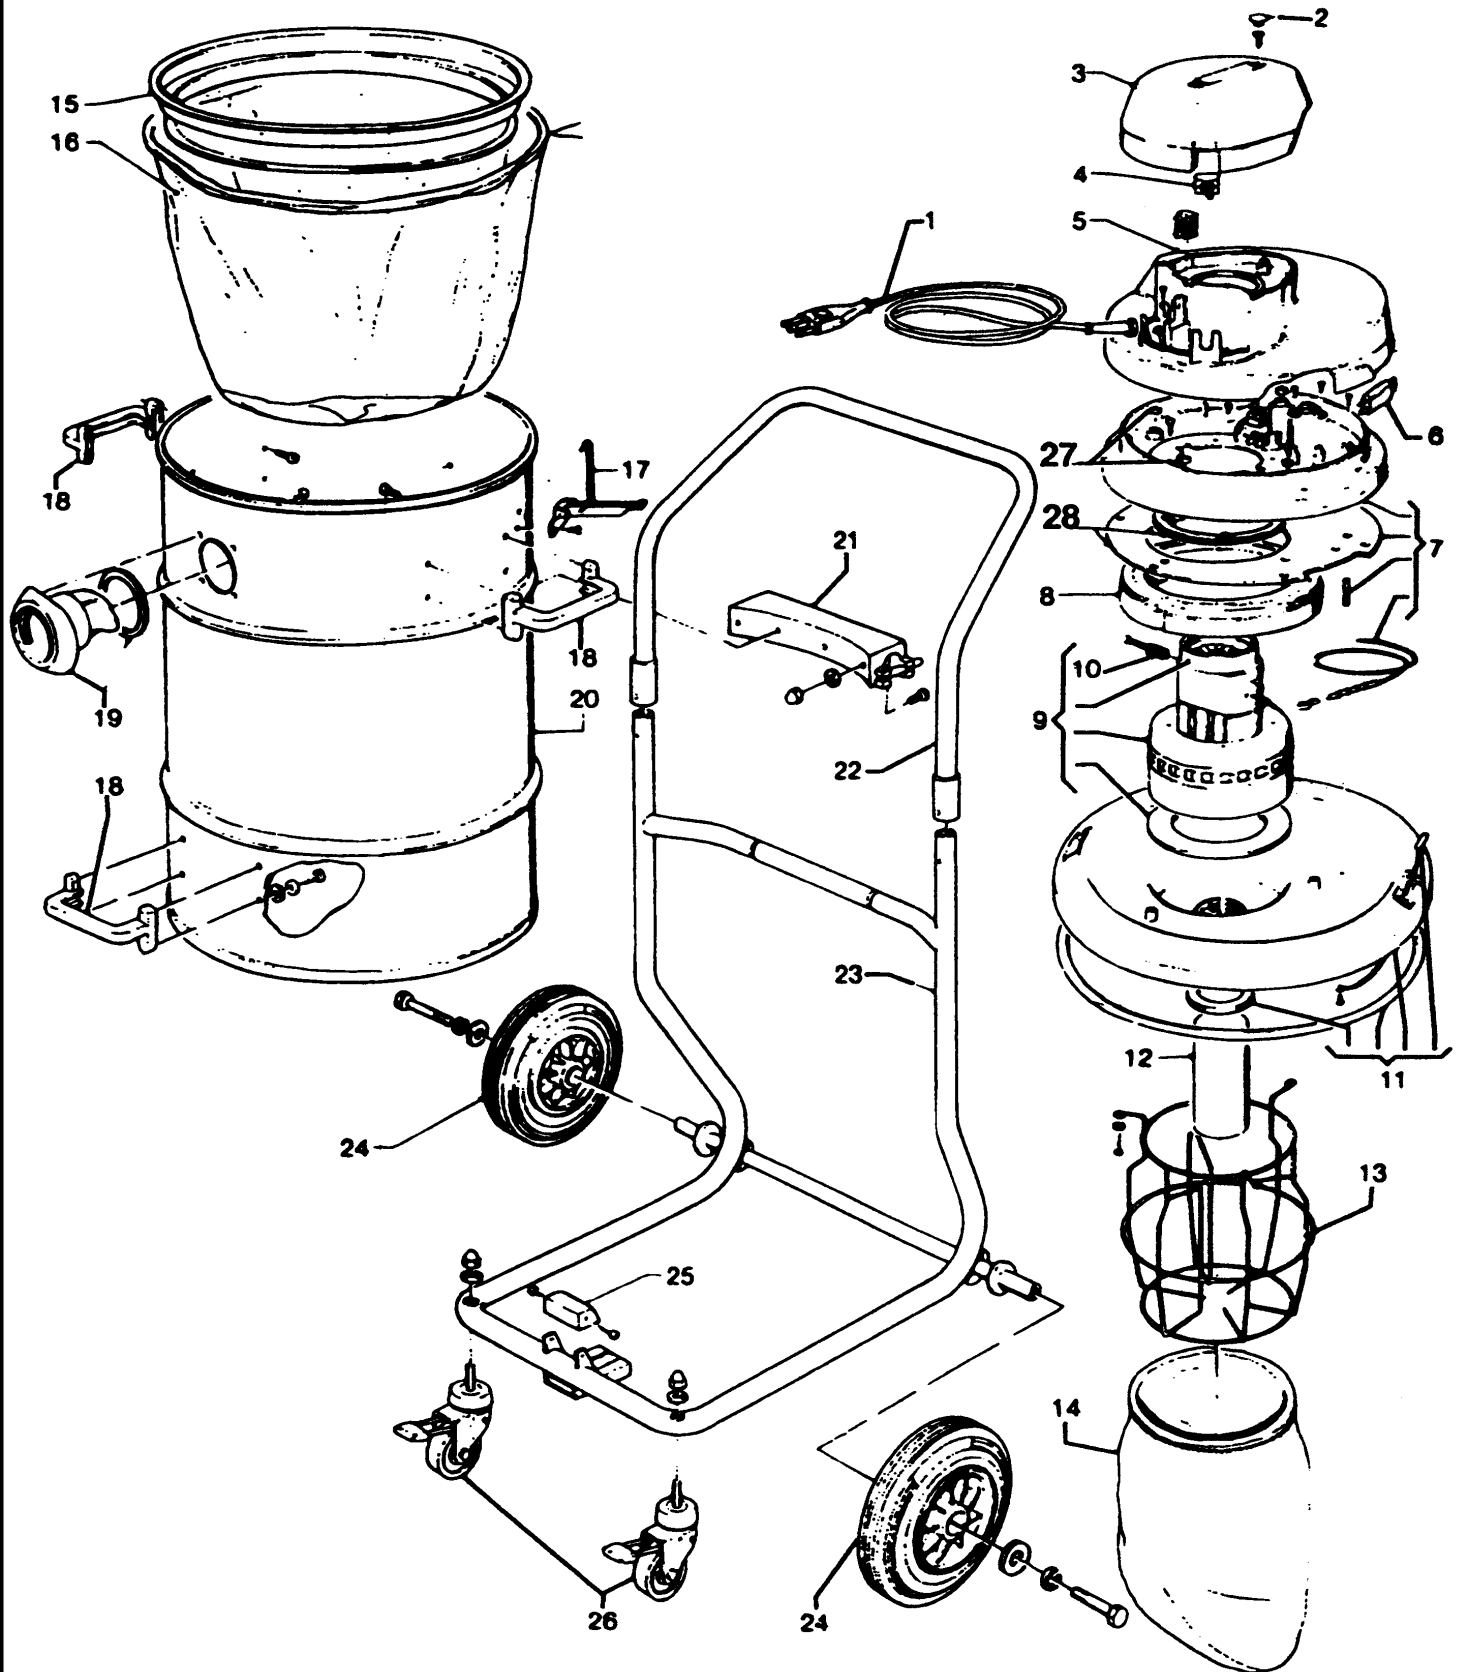

VACUUM CLEANER

WD65-----A

TYPE 1

Dia = 32mm

Dia = 36mm

Dia = 40mm

Dia = 64mm

VACUUM CLEANER