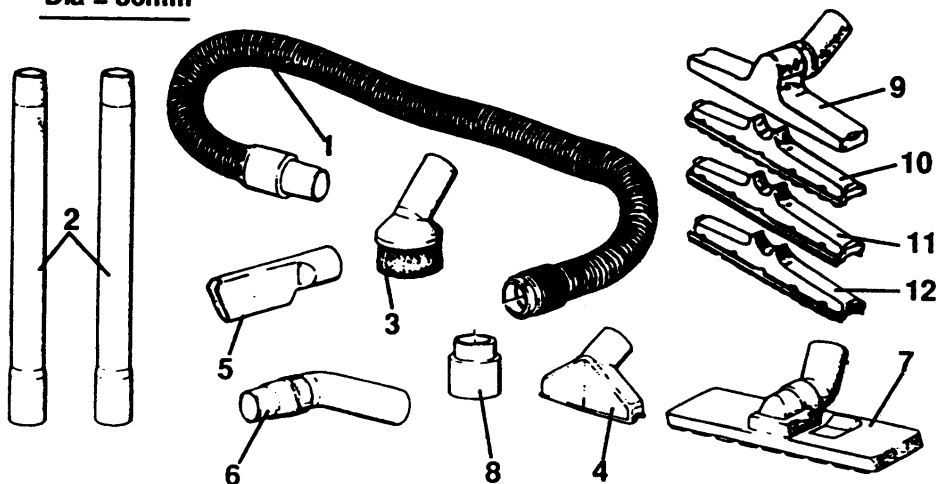

VACUUM CLEANER

WD65-----A

TYPE 1

Dia = 32mm

Dia = 36mm

Dia = 40mm

Dia = 64mm

VACUUM CLEANER