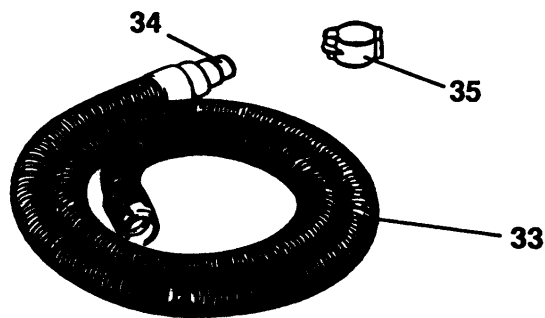

VACUUM CLEANER

WD65-----A

TYPE 1

Dia = 32mm

Dia = 36mm

Dia = 40mm

Dia = 64mm

VACUUM CLEANER