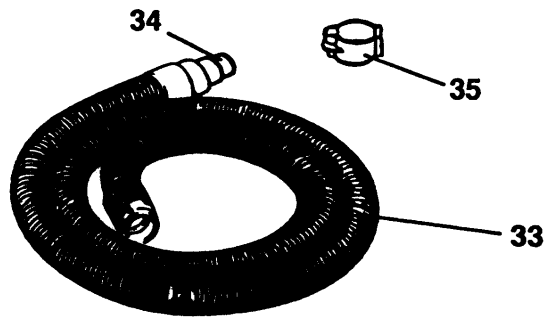

VACUUM CLEANER

P9025----A

TYPE 1

Dia = 32mm

Dia = 36mm

Dia = 40mm

Dia = 64mm

VACUUM CLEANER