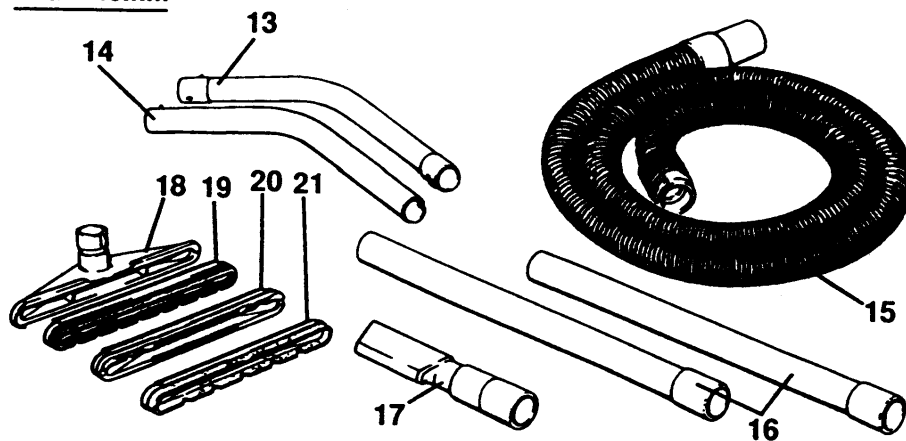

VACUUM CLEANER

P9025----A

TYPE 1

Dia = 32mm

Dia = 36mm

Dia = 40mm

Dia = 64mm

VACUUM CLEANER