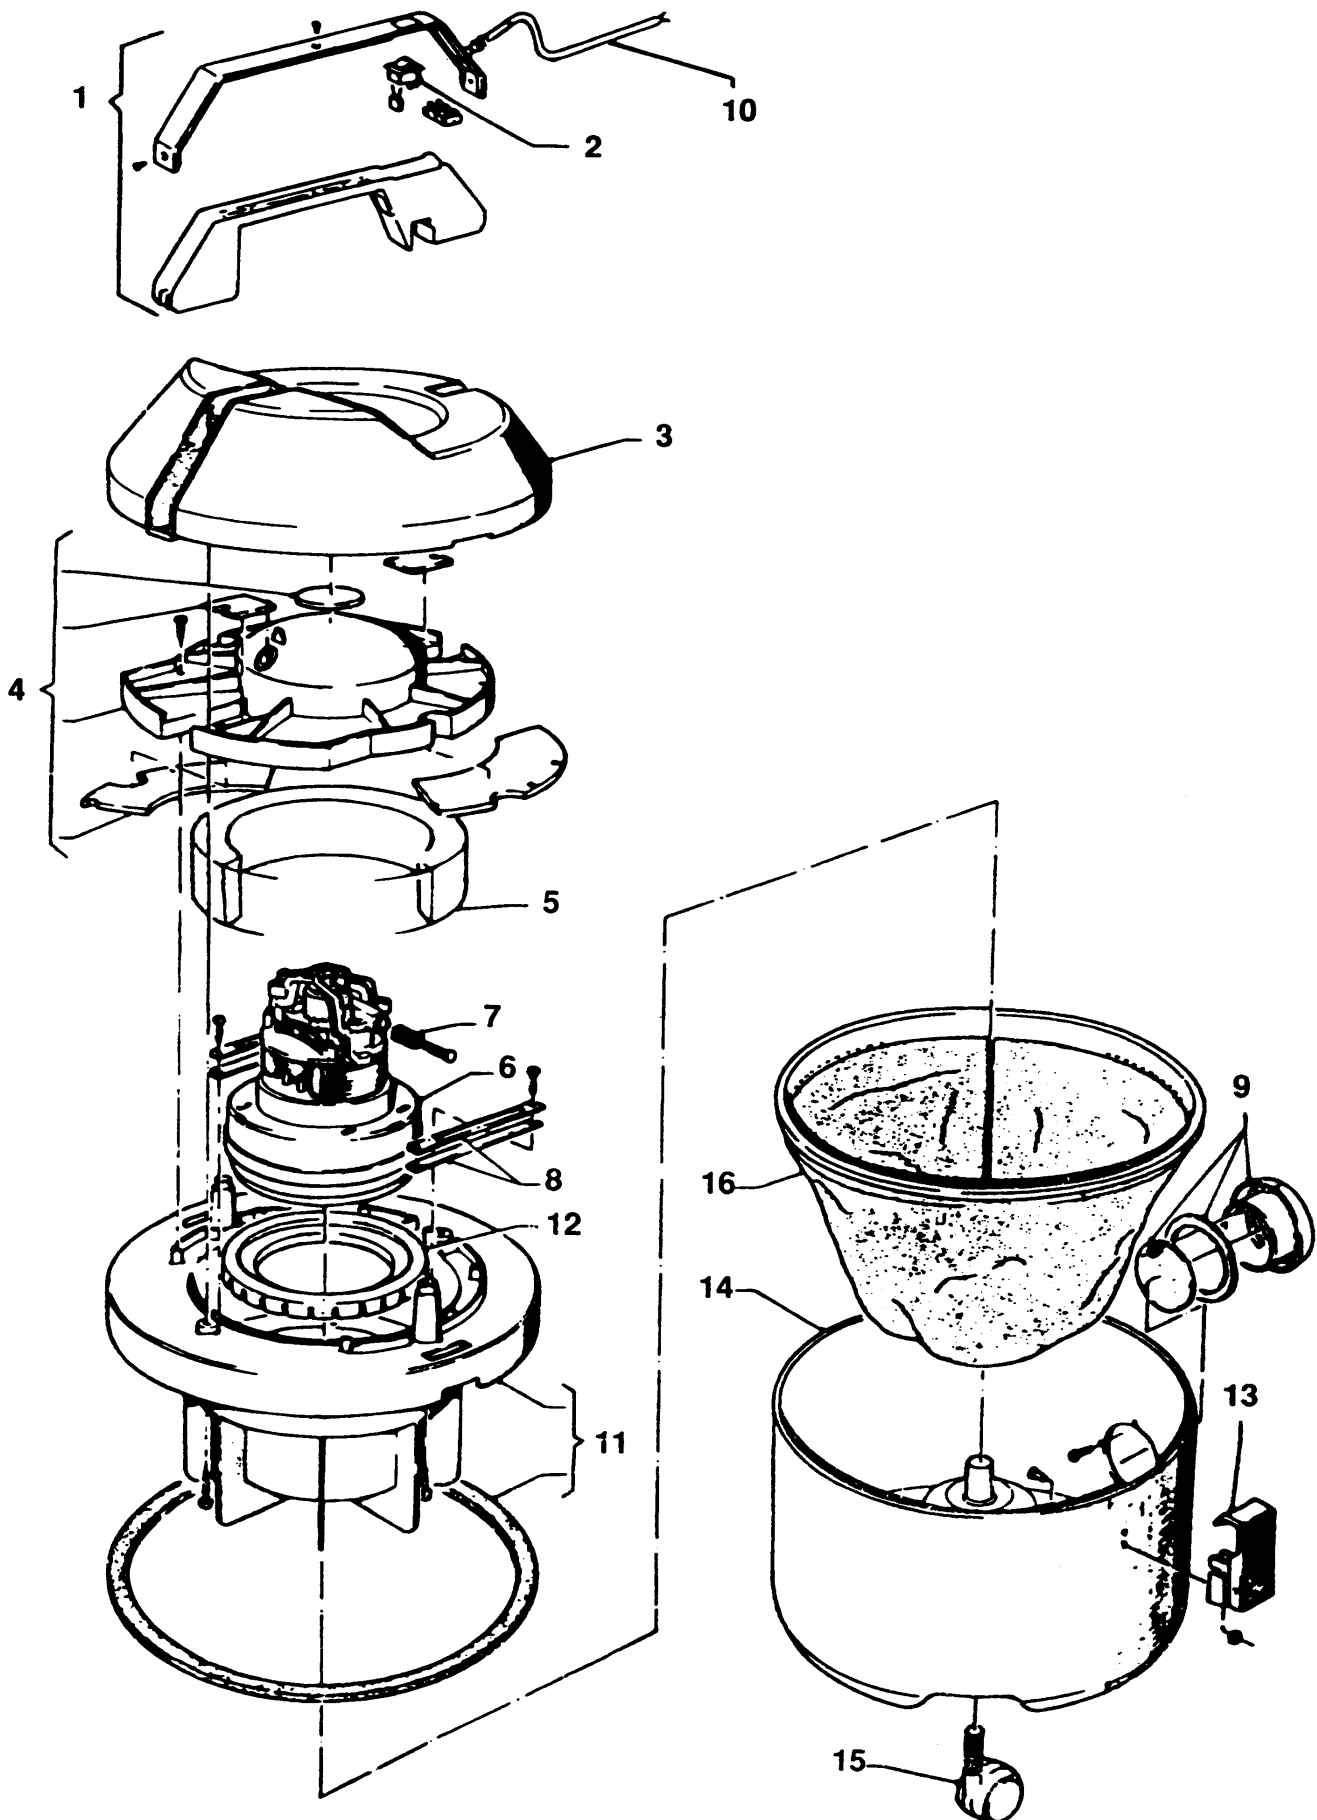

VACUUM CLEANER

P9023-----A

TYPE 1

Dia = 32mm

Dia = 36mm

Dia = 40mm

Dia = 64mm

VACUUM CLEANER