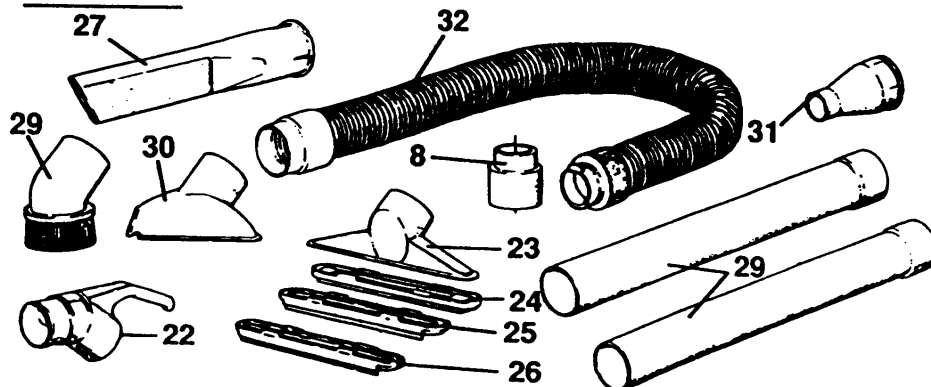

VACUUM CLEANER

P9023-----A

TYPE 1

Dia = 32mm

Dia = 36mm

Dia = 40mm

Dia = 64mm

VACUUM CLEANER