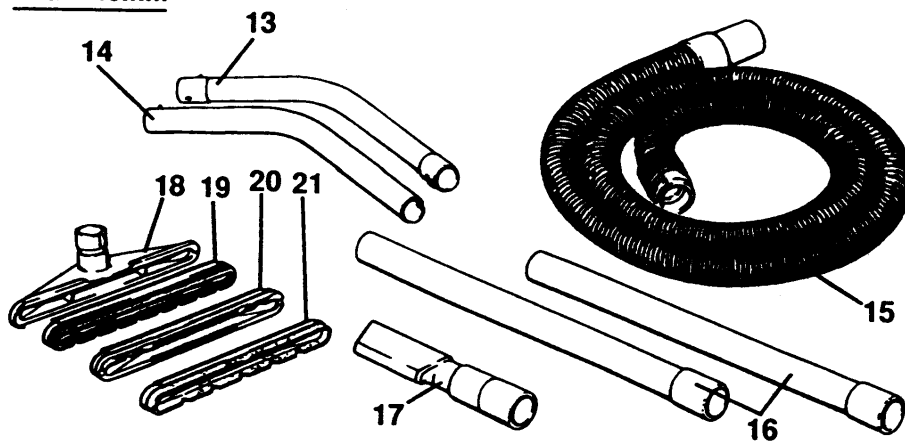

VACUUM CLEANER

P9023-----A

TYPE 1

Dia = 32mm

Dia = 36mm

Dia = 40mm

Dia = 64mm

VACUUM CLEANER