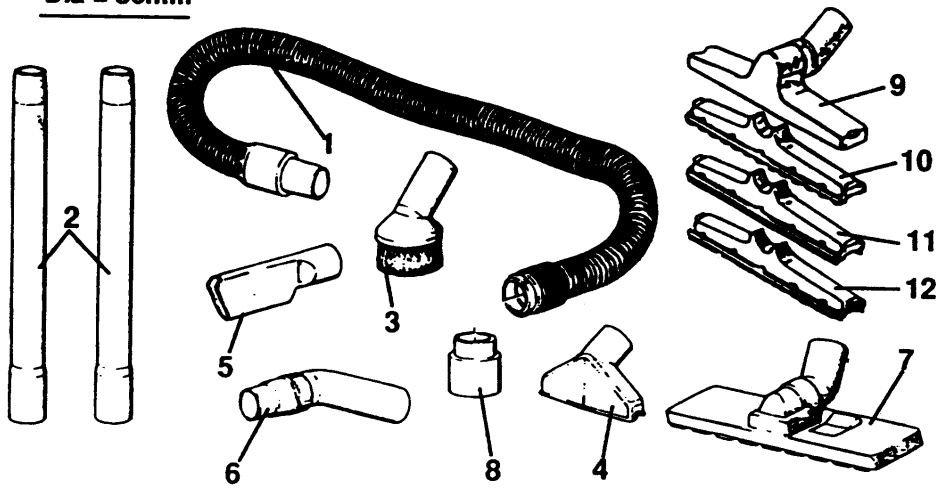

VACUUM CLEANER

P9023-----A

TYPE 1

Dia = 32mm

Dia = 36mm

Dia = 40mm

Dia = 64mm

VACUUM CLEANER